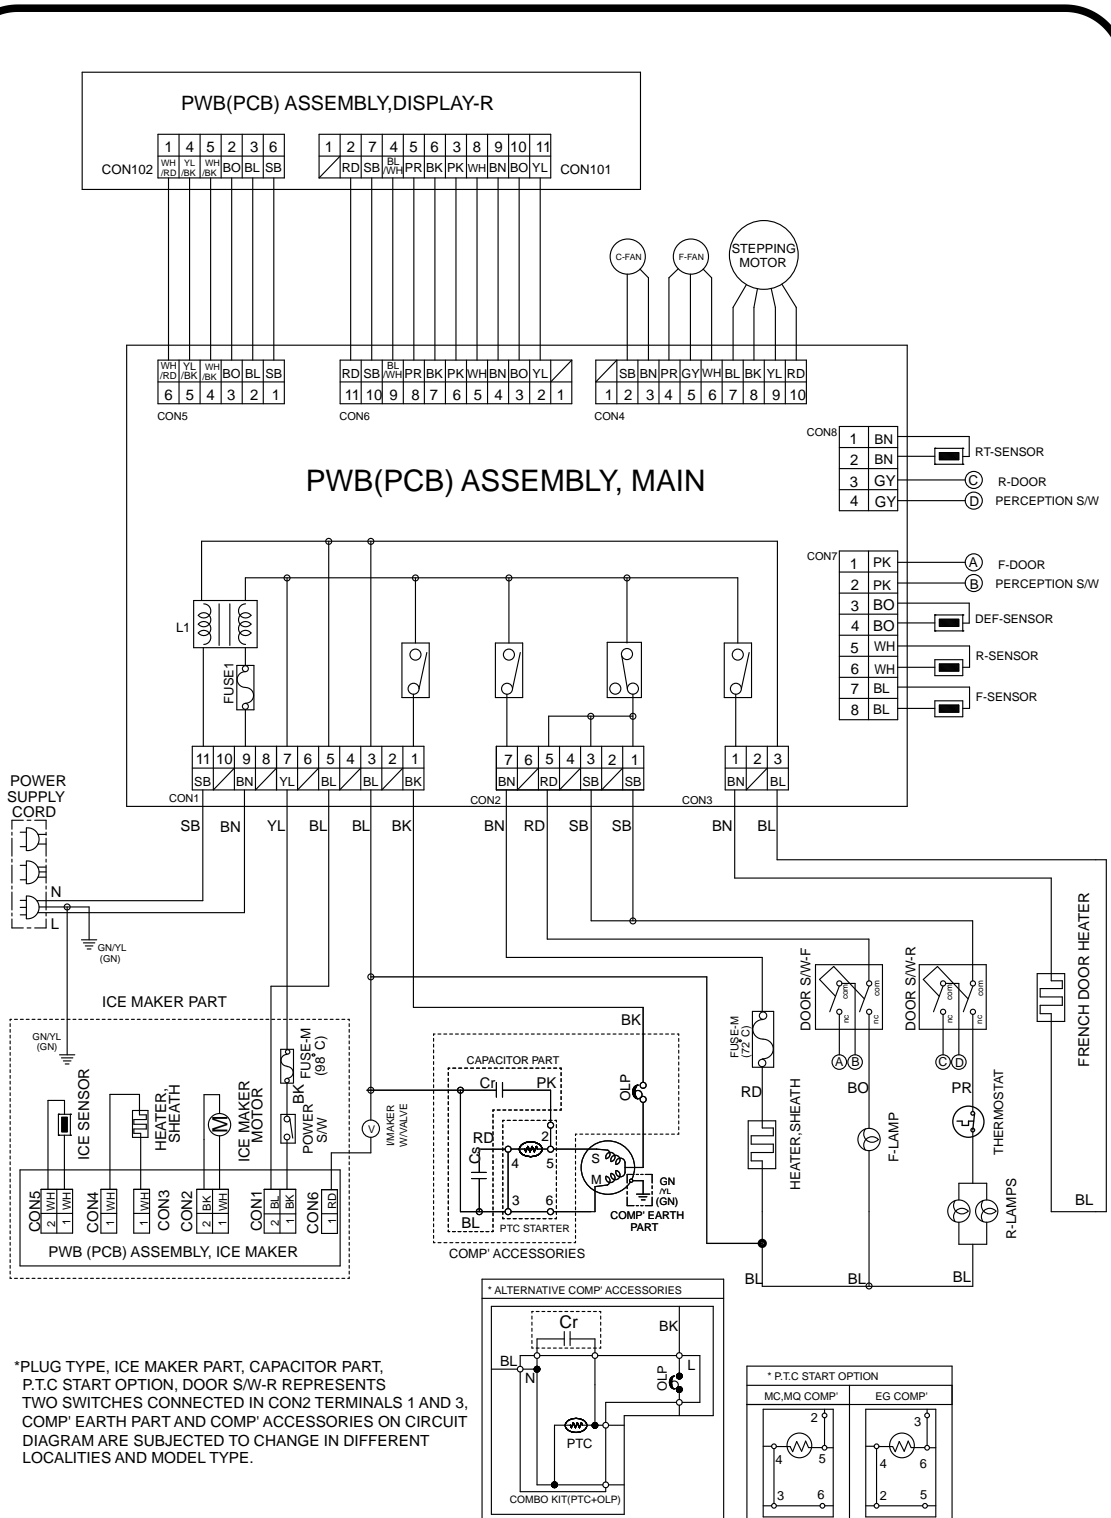

5. CIRCUIT DIAGRAM