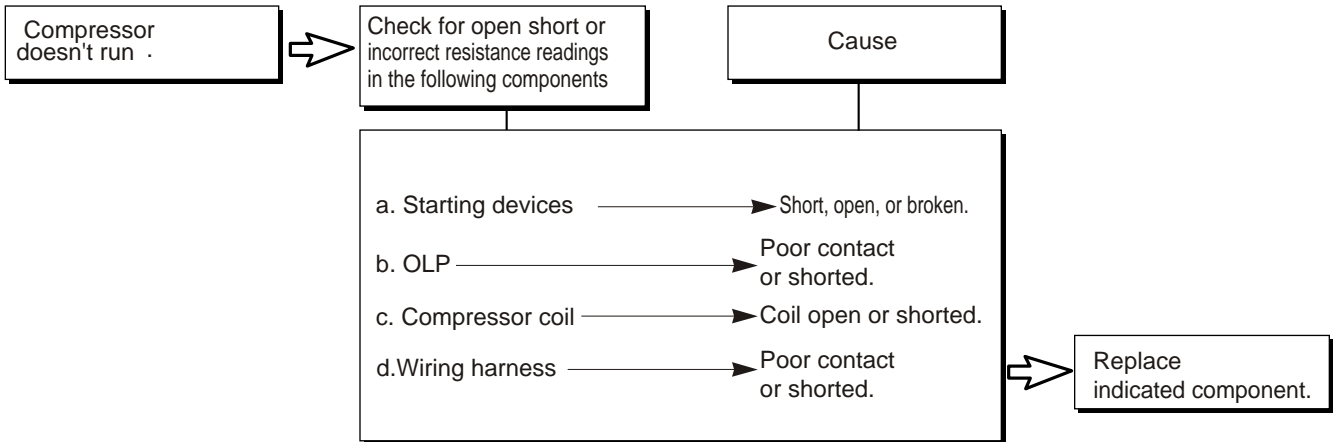

6-3 OTHER ELECTRICAL COMPONENTS

•Not cooling at all