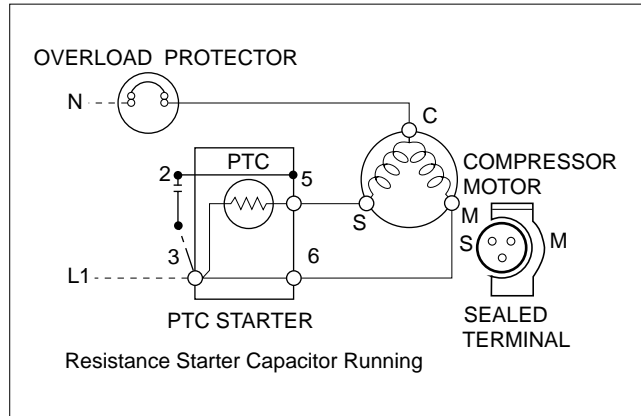

4-2 PTC-STARTER/ COMBO

4-2-1 Composition of PTC- Starter

- (1) PTC (Positive Temperature Coefficient) is a no-contact semiconductor starting device which uses ceramic material consisting of BaTiO₃.
- (2) The higher the temperature is, the higher the resistance value. These features are used as a starting device for the motor.

4-2-2 Role of PTC-Starter

- (1) The PTC is attached to the Sealed Compressor and is used for starting the motor.
- (2) The compressor is a single-phase induction motor. During the starting operation, the PTC allows current flow to both the start winding and main winding.

4-2-3 Combo TSD

TSD (Time Starting Device) is a new electronic starting system for high efficiency compressors due to the following characteristics:

- (1) Combo concept-overload protector, electronic board and cover in a single casing.
- (2) Fully electronic concept.
- (3) Full integration of starting and protection devices.
- (4) Free from mechanical and electromagnetic noises.

4-2-4 Role of Combo TSD

- (1) The combo is attached to the sealed compressor and is used for the operation and protect the motor.
- (2) The compressor is a single phase induction motor. During the starting and operation, the combo allows current flow to both the start and main winding.

4-2-5 PTC/Combo - Applied Circuit Diagram Starting Method for the Motor

PTC DIAGRAM