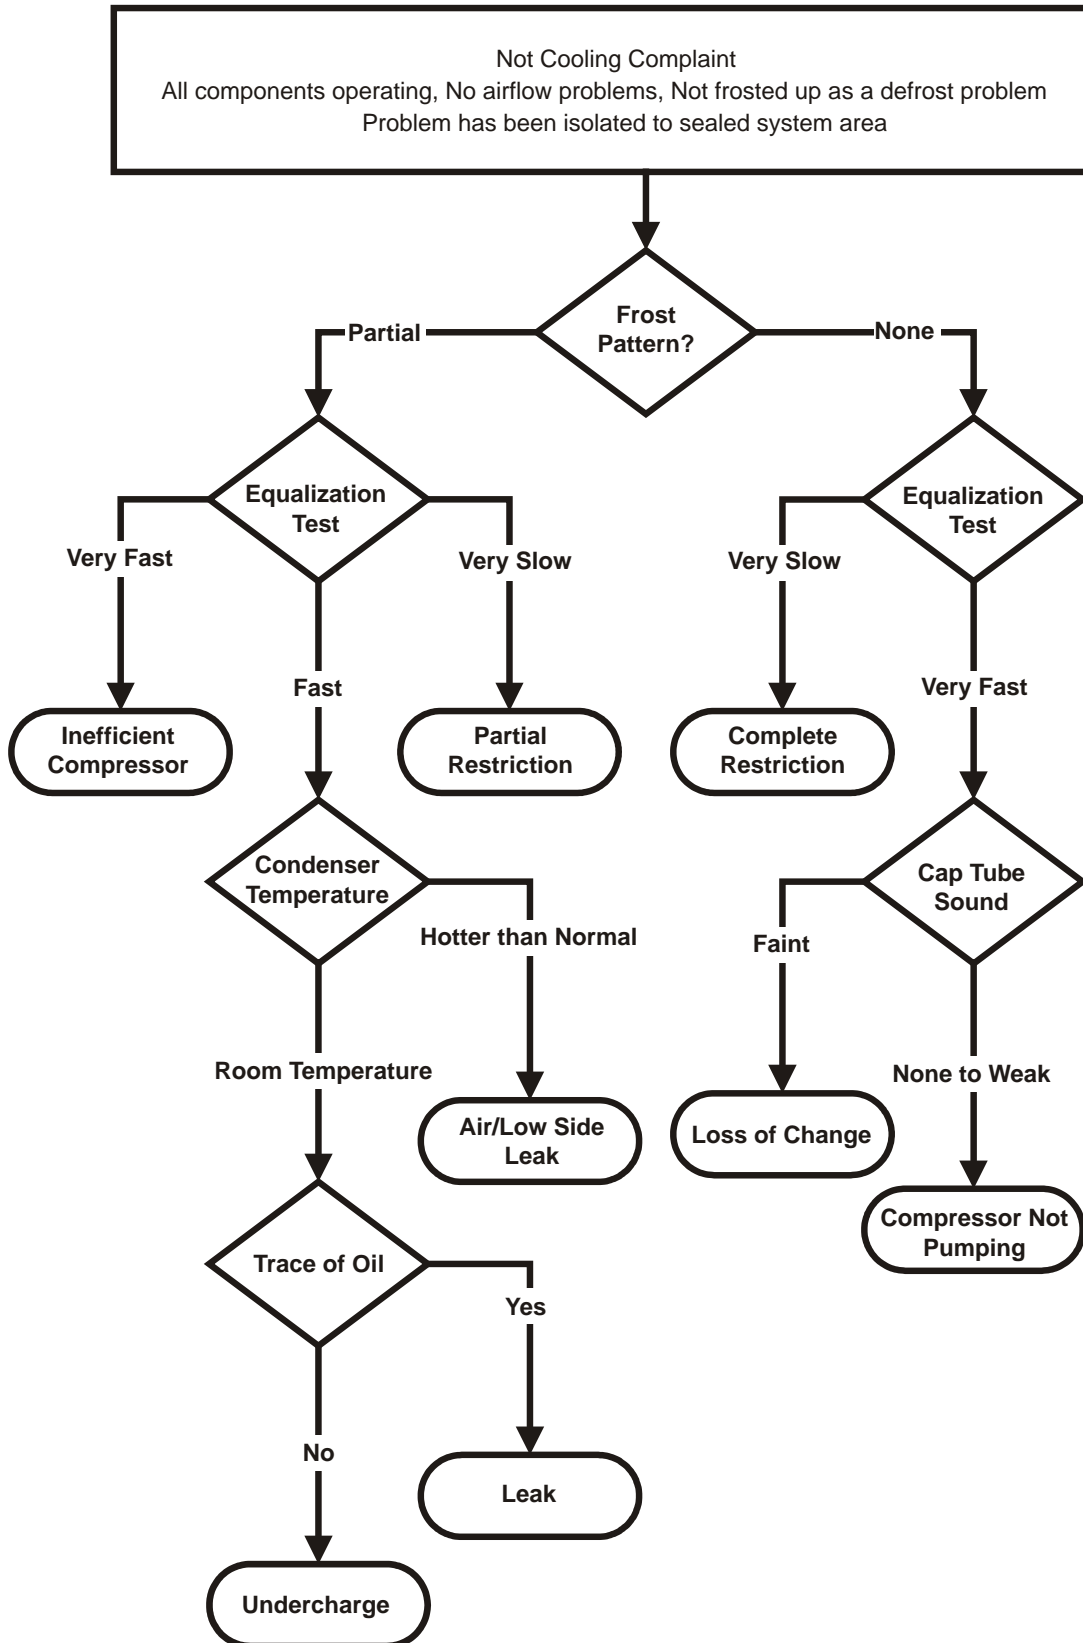

6-5-1 SEALED SYSTEM DIAGNOSIS

(The equalization test is trying to restart a compressor after it has been operating.)