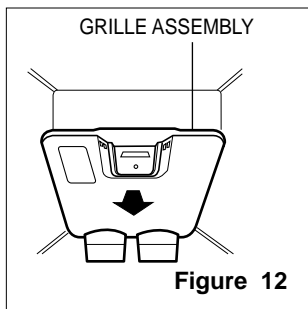

Fuse-M is a safety device for preventing over-heating of the evaporator area when defrosting.

At 72°C, it turns the Defrost Heater off.

1. Pull out the grille assembly. (Figure 12)
2. Separate the connector with the Defrost Control assembly and replace the Defrost Control assembly after cutting the tie wrap. (Figure 13)
3. Be sure to retie the wires when reassembling after service.