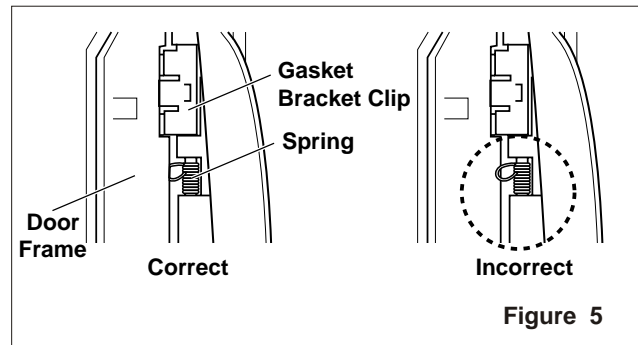

- 1) Pull gasket back to expose gasket bracket clip and door frame.
- 2) Insert a flat tip screwdriver into seam between gasket bracket and door frame and pry back until clips snap out.
- 3) Continue prying back along seam until all clips snap out.

Figure 3

3. Remove gasket

Pull gasket free from gasket channel on the three remaining sides of door.

Figure 4

Door Gasket Replacement

1. Insert gasket bracket clips

- 1) Insert gasket bracket edge beneath door frame edge.
- 2) Turn upper gasket bracket spring so that both spring ends are in the door channel.
- 3) Push in clip until you hear it snap securely into place.

Figure 5

- 4) Push in remaining two clips until you hear each snap securely into place.

Note: Make sure that no part of gasket bracket edge protrudes from beneath door frame edge.

2. Insert gasket into channel