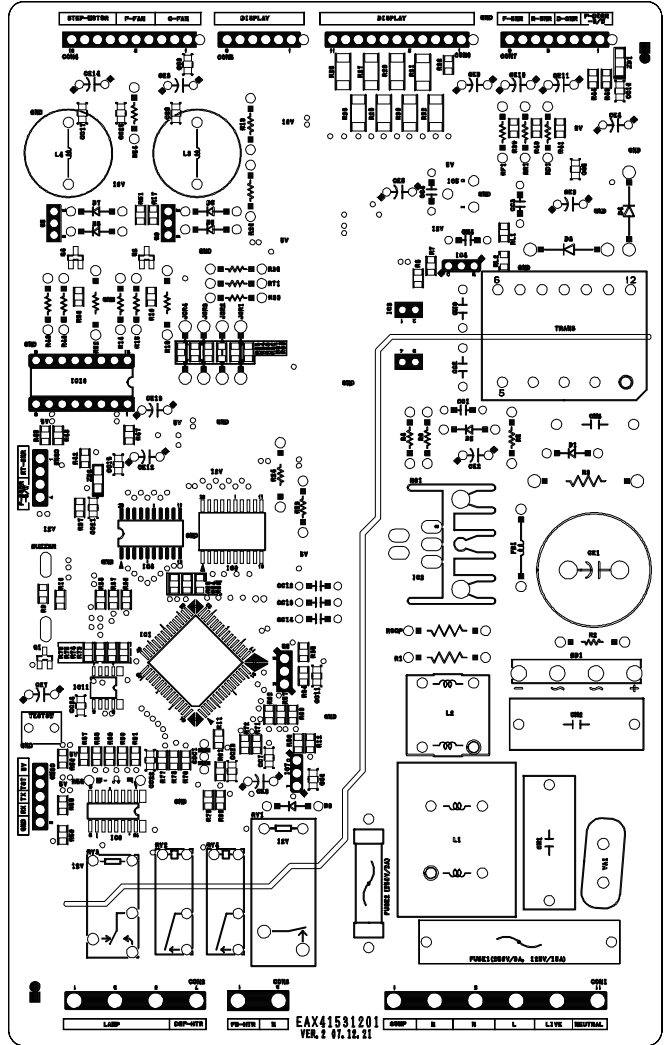

BOTTOM VIEW