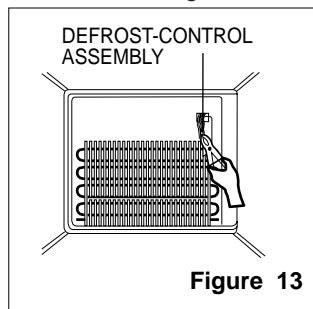

Figure 11

3-4 DEFROST CONTROL ASSEMBLY

Defrost Control assembly consists of Defrost Sensor and FUSE-M.

The Defrost Sensor works to defrost automatically. It is attached to the metal side of the Evaporator and senses its Temperature.

Fuse-M is a safety device for preventing over-heating of the evaporator area when defrosting.

At 72°C, it turns the Defrost Heater off.

1. Pull out the grille assembly. (Figure 12)
2. Separate the connector with the Defrost Control assembly and replace the Defrost Control assembly after cutting the tie wrap. (Figure 13)
3. Be sure to retie the wires when reassembling after service.

Figure 12

Figure 13

3-5 LAMP

Figure 14

3-5-1 Refrigerator Compartment Lamp

1. Unplug the power cord from the outlet.
2. Remove refrigerator shelves.
3. Release the hooks on the front of the light shield with the help of a flat screwdriver and pull the shield down to remove it.
4. Turn the bulb counterclockwise.
5. To assemble, first insert the hooks at the back and then push up the light shield.