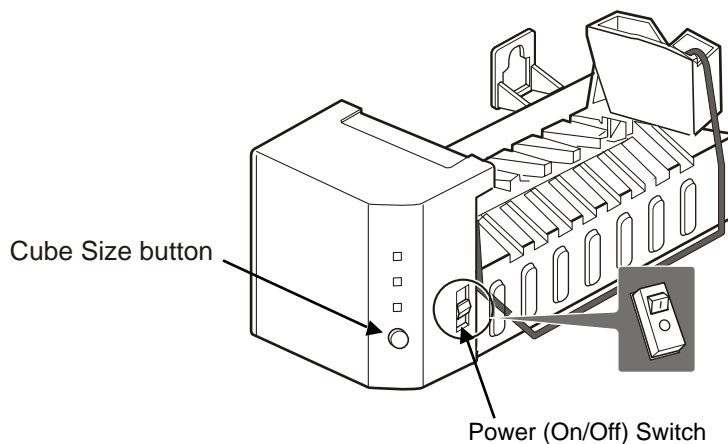

1. Turning the Icemaker stop switch off (O) stops the icemaking function.
2. Setting the Icemaker switch to OFF and then turning it back on will reset the icemaker control.

7-2 ICE MAKER FUNCTIONS

7-2-1 Ice Making Mode