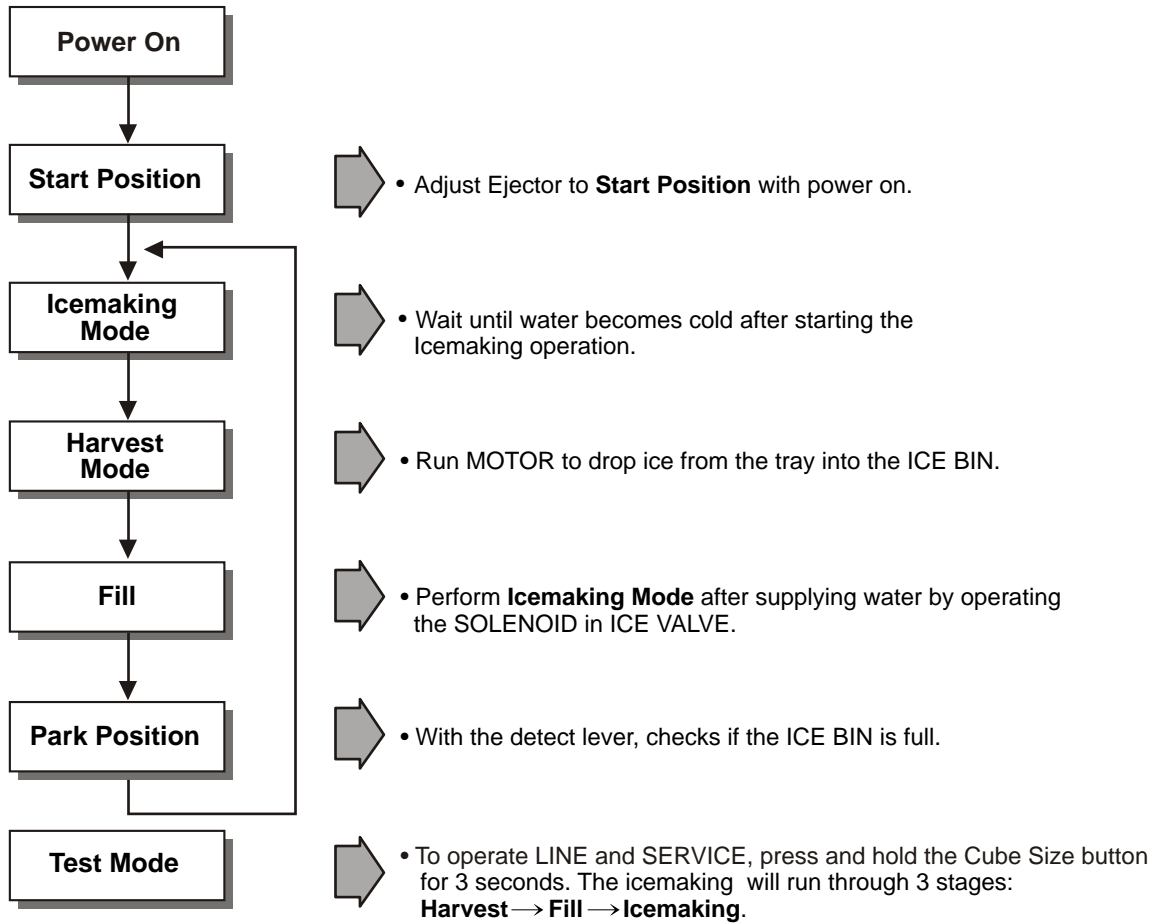

6-5-1 SEALED SYSTEM DIAGNOSIS

(The equalization test is trying to restart a compressor after it has been operating.)

7. ICEMAKER OPERATING PRINCIPLES AND REPAIR

7-1 OPERATION PRINCIPLE

7-1-1 Operation Principle of Icemaker

1. Turning the Icemaker stop switch off (O) stops the icemaking function.
2. Setting the Icemaker switch to OFF and then turning it back on will reset the icemaker control.

7-2 ICE MAKER FUNCTIONS

7-2-1 Ice Making Mode