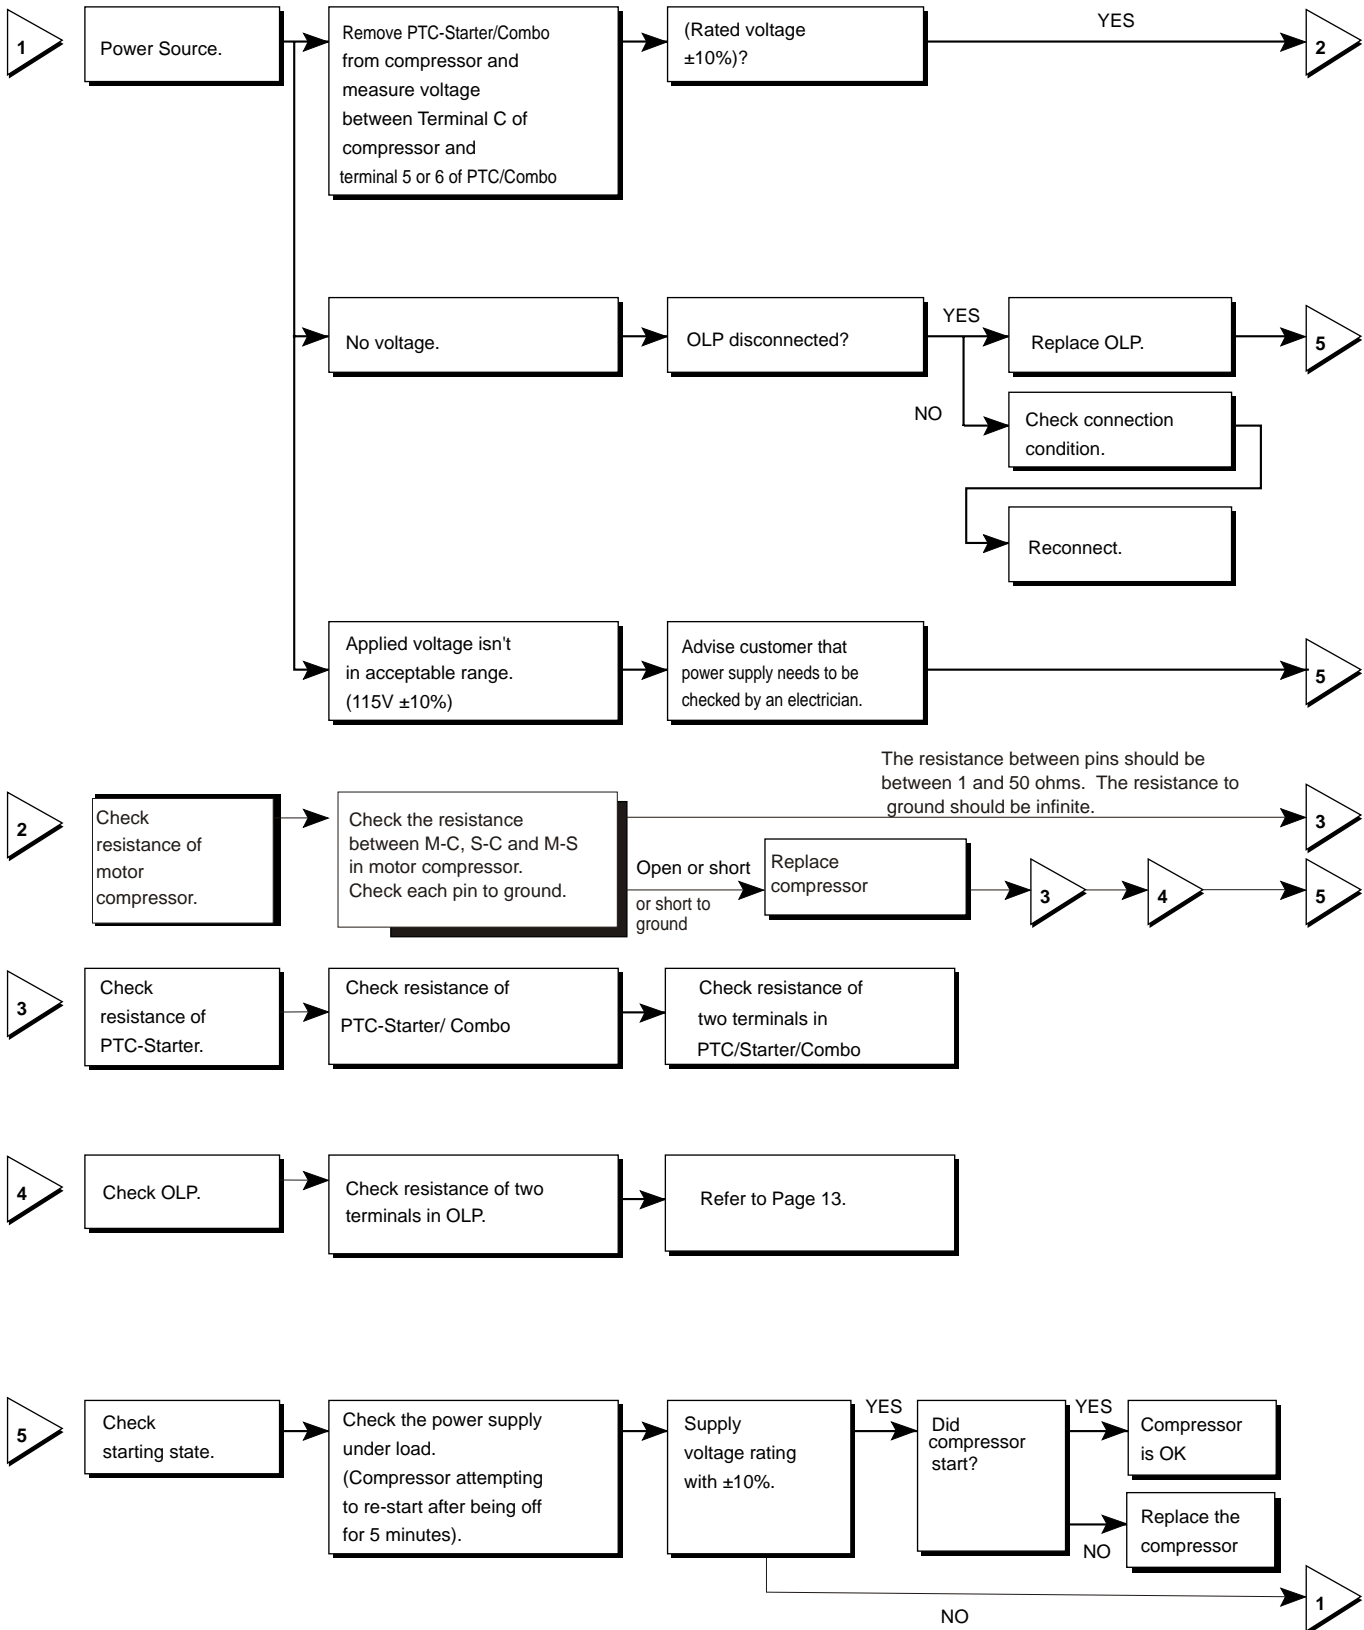

6. TROUBLESHOOTING

6-1 COMPRESSOR AND ELECTRIC COMPONENTS