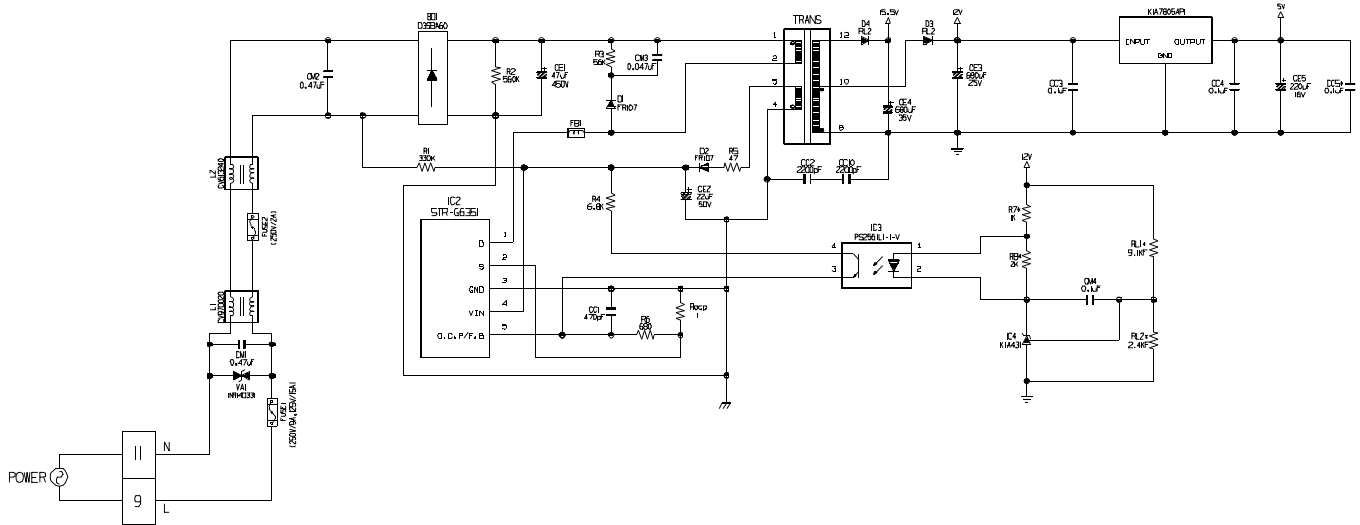

8-2 PCB FUNCTION

8-2-1 Power Circuit

The secondary part of the TRANSFORMER is composed of the power supply for the display, the BLDC FAN Motor drive (15.5 V dc), the relay drive (12 Vdc) and the MICOM and IC (5 Vdc).

The voltage for each part is as follows:

PART	VA 1	CE 3	CE 4	CE 5
VOLTAGE	115 Vac	12 Vdc	15.5 Vdc	5 Vdc

VA1 is a part for preventing over voltage and noise. When 385V or higher power is applied, the inside elements are short-circuited and broken, resulting in blowout of the fuse in order to protect the elements of the secondary part of the TRANSFORMER.