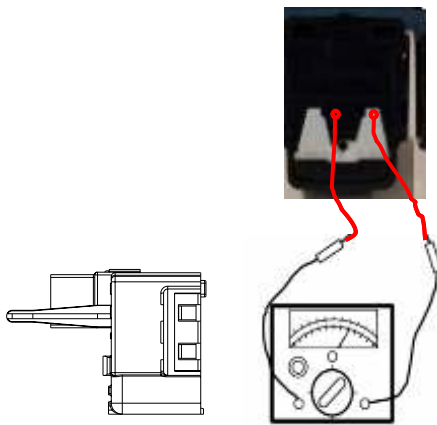

6-2 PTC/COMBO AND OLP

Figure 19b