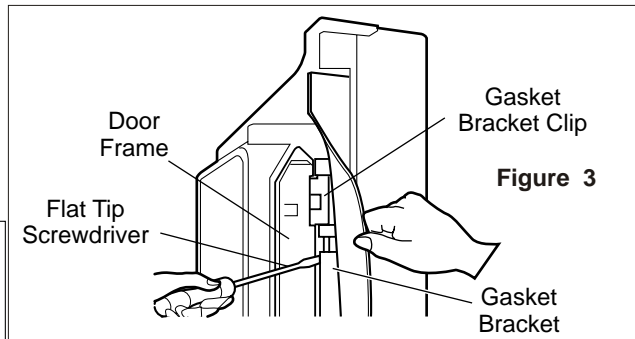

- 1) Pull gasket back to expose gasket bracket clip and door frame.
- 2) Insert a flat tip screwdriver into seam between gasket bracket and door frame and pry back until clips snap out.
- 3) Continue prying back along seam until all clips snap out.

Figure 3

3. Remove gasket

Pull gasket free from gasket channel on the three remaining sides of door.

Figure 4

Door Gasket Replacement

1. Insert gasket bracket clips

- 1) Insert gasket bracket edge beneath door frame edge.
- 2) Turn upper gasket bracket spring so that both spring ends are in the door channel.
- 3) Push in clip until you hear it snap securely into place.