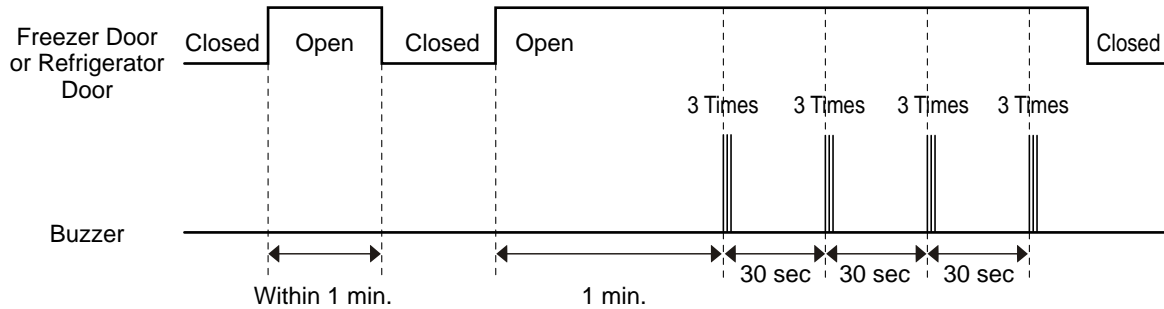

8-1-6 Alarm for Open Door

1. This feature sounds a buzzer when the freezer or refrigerator door is not closed within 1 minute after it is opened.
2. One minute after the door is opened, the buzzer sounds three times each for ½ second. These tones repeat every 30 seconds.
3. The alarm is cancelled when the freezer or the refrigerator is closed, while the buzzer sounds.

8-1-7 Buzzer Sound

When the button on the front display is pushed, a Ding~ Dong~ sound is produced.

8-1-8 Defrosting (removing frost)

1. Defrosting starts each time when compressor running time reaches 7 hours, if any door hasn't been opened.
2. In case of any door has been opened the defrosting period will start considering the next conditions:
  If compressor running time is bigger than 7 hrs when door is opened: defrosting starts immediately.
  If compressor running time is less than 7 hrs when door is opened: defrosting starts after a compensation time is applied.
3. For initial power on or for restoring power, defrosting starts when the compressor running time reaches 4 hours.
4. Defrosting stops if the sensor temperature reaches 8°C (46°F) or more. If the sensor doesn't reach 8°C (46°F) in 1 hour, the Defrost mode is malfunctioning.
5. Defrosting won't function if its sensor is defective (wires are cut or short circuited)