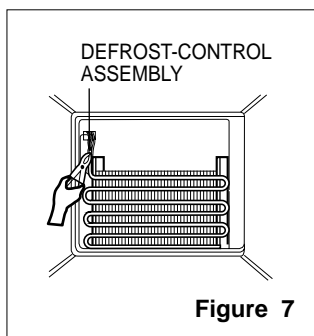

Figure 6

Figure 7