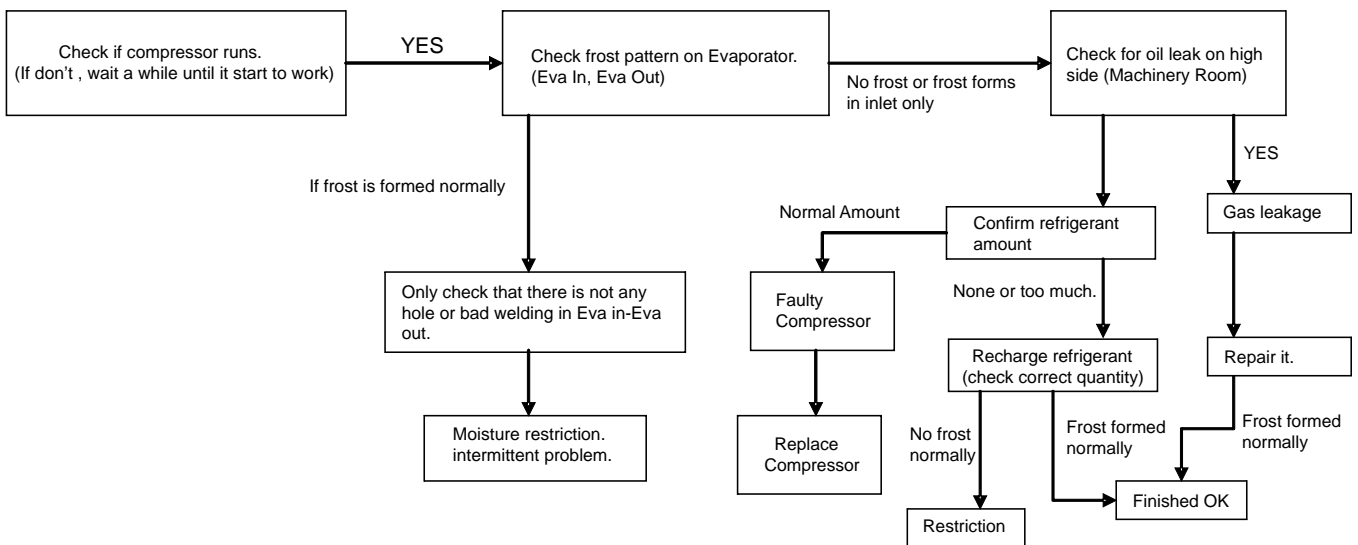

Leakage Detection

Check sealed system for leak.