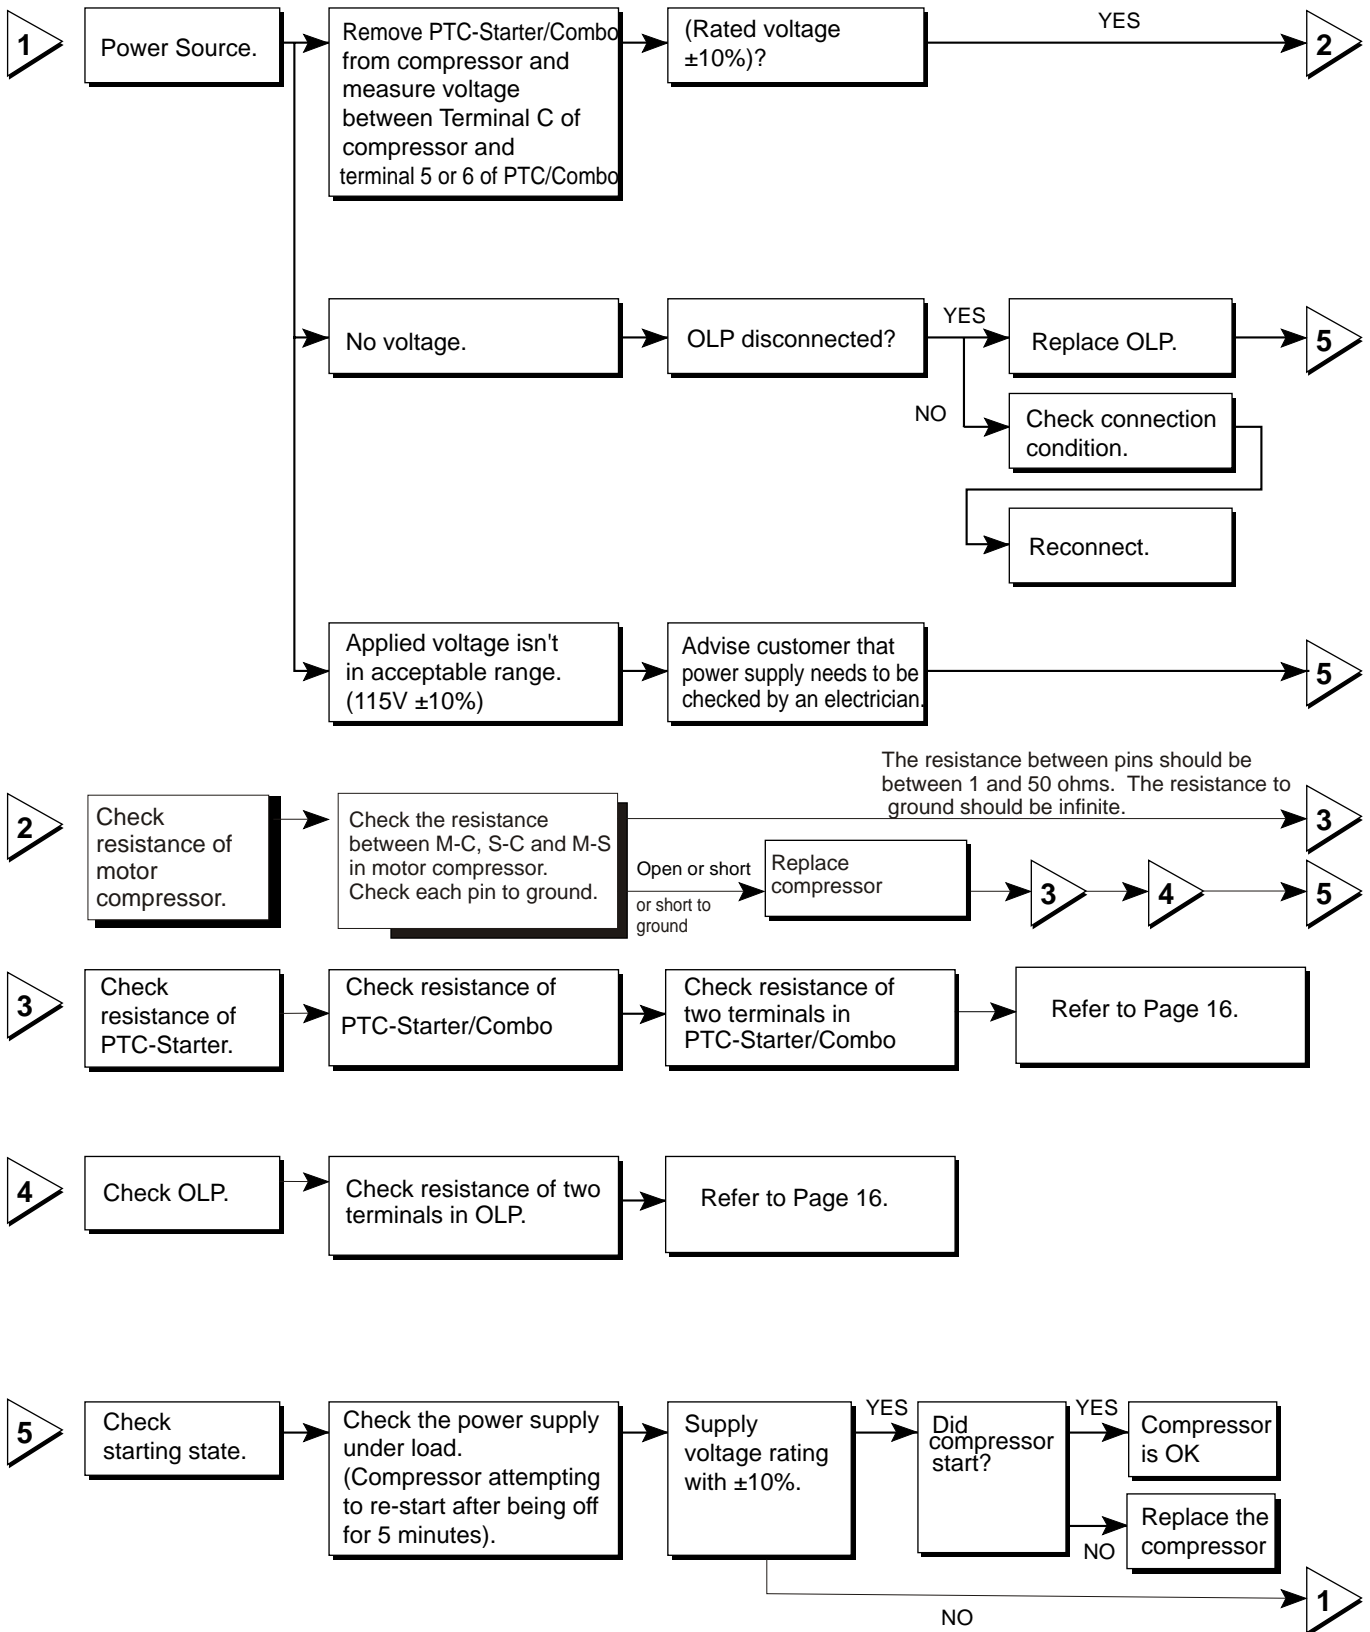

6. TROUBLESHOOTING

6-1 COMPRESSOR AND ELECTRIC COMPONENTS