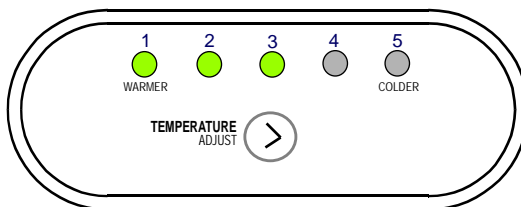

8. DESCRIPTION OF FUNCTION & CIRCUIT OF MICOM

8-1 FUNCTION

8-1-1 Function

1. When the appliance is plugged in, is set to “3” for the refrigerator. You can adjust the Refrigerator control temperature by pressing the ADJUST button.
2. When the power is initially applied or restored after a power failure, it is automatically reset to “3”.

8-1-2 Defrost Cycle

Defrosting starts each time the accumulated COMPRESSOR running time is between 7 and 50 hours. This time is determinate by how long the doors are opened.

For initial power on or for restoring power, defrosting starts when the compressor running time reaches 4 hours.

Defrosting stops if the sensor temperature reaches 50 °F (10 °C) or more. If the sensor doesn't reach the 50 °F (10°C) in 1 hour, the defrost mode is malfunctioning. (Refer to the defect diagnosis function).

Defrosting won't function if the sensor is defective (wires are cut or short circuited)

8-1-3 Electrical Parts Operation in Sequence.

Electrical parts such as COMP, defrost heater, freezer FAN, etc. Operate in the following order to prevent noise and parts damage. Several parts are started at the same time at initial power on and are turned off together when TEST is completed.

	OPERATING	ORDER	REMARKS
INITIAL POWER ON	Temperature of defrost sensor is 113°F (45°C) or more .	<pre> graph LR A[POWER ON] -- "0.5 Sec" --> B[COMP, F-FAN ON] </pre>	
	Temperature of defrost sensor is lower than 113°F (45°C).	<pre> graph LR A[POWER ON] -- "0.5 Sec" --> B[Def-Heater ON] B -.-> C[Def-Heater OFF] C -- "10 Sec" --> D[COMP, F-FAN ON] D -- "0.5 Sec" --> E[ ] style E fill:none,stroke:none </pre>