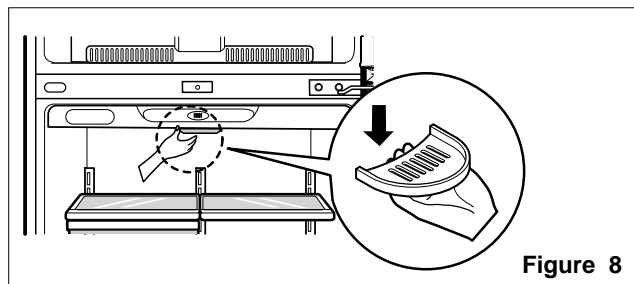

3-5 LAMP

Figure 8

3-5-1 Refrigerator Compartment Lamp

1. Unplug the power cord from the outlet.
2. Remove refrigerator shelves.
3. Release the hooks on both ends of the lamp shield and pull the shield downward to remove it.
4. Turn the lamp counterclockwise.
5. Assemble in reverse order of disassembly. Replacement bulb must be the same specification as the original (Max. 40 W-1EA).

3-6 CONTROL BOX-REFRIGERATOR

1. First, remove all shelves in the refrigerator. Then remove the Refrigerator Control Box by loosening 2 screws.