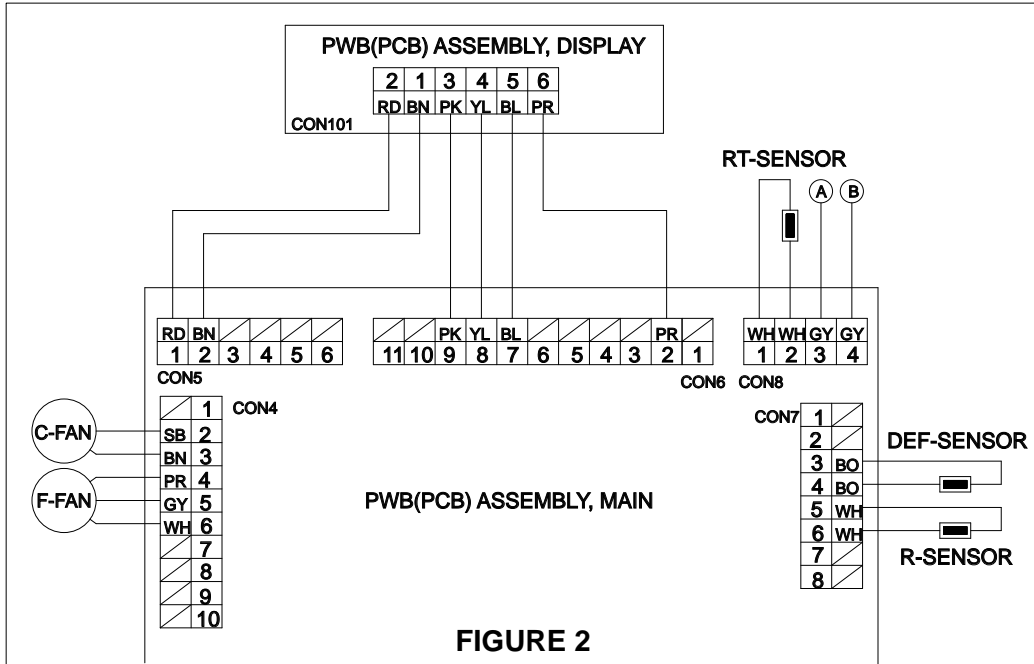

2. Door Monitor Circuit (LV)

Refrigerator	Measurement between pins 4 and 3 Con 8
Door Close	0 volts
Door Open	5 volts

CONNECTOR 8				
PIN	1	2	3	4
	RT-SNR		R-DOOR S/W	

8-2-3 Temperature Sensor Circuit (Refer to figure 2)

Voltage supplied to each sensor will range between 0.5 volts -22°F(-30°C) and 4.5 volts 122°F(50°C) depending upon the temperature in the compartments. A measurement of 0 volts indicates a short in the sensor circuit. A measurement of 5 volts indicates an open in the sensor circuit.

FIGURE 2

CONNECTOR 7								
PIN	1	2	3	4	5	6	7	8
	N/C	N/C	D-SNR	R-SNR	N/C	N/C		

CONNECTOR 8				
PIN	1	2	3	4
	RT-SNR		R-DOOR S/W	

To measure the outputs of the sensors, check the voltages between the pins as in the table. And refer the values in the section **“RESISTANCE SPECIFICATION OF SENSOR”**

SENSOR	Pin Number	Pin Number
D-SNR	Con 7 Pin 3	Con 7 Pin 4
R-SNR	Con 7 Pin 5	Con 7 Pin 6
RT-SNR	Con 8 Pin 1	Con 8 Pin 2

To measure the outputs of the fans on the control boards check the voltages between the pins for the following components:

FAN	PIN NUMBER	PIN NUMBER	OUTPUT VOLTAGE	
			MOTOR ON	MOTOR OFF
Freezer Fan	Con 4 pin 5	Con 4 pin 6	10 - 14 VCD	2 VCD or less
Cooling Fan	Con 4 pin 2	Con 4 pin 3	10 - 14 VCD	2 VCD or less

CONNECTOR 4										
PIN	1	2	3	4	5	6	7	8	9	10
	C-FAN			F-FAN			N/C			
	N/C	G	V	F	G	V	N/C	N/C	N/C	N/C