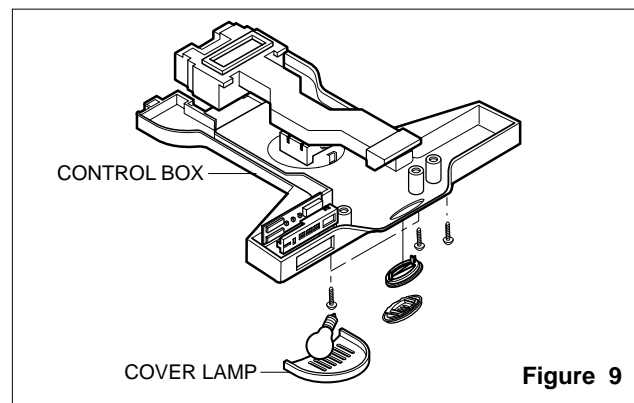

#### 3-5-1 Refrigerator Compartment Lamp

1. Unplug the power cord from the outlet.
2. Remove refrigerator shelves.
3. Release the hooks on both ends of the lamp shield and pull the shield downward to remove it.
4. Turn the lamp counterclockwise.
5. Assemble in reverse order of disassembly. Replacement bulb must be the same specification as the original (Max. 40 W-1EA).

### 3-6 CONTROL BOX-REFRIGERATOR

1. First, remove all shelves in the refrigerator. Then remove the Refrigerator Control Box by loosening 2 screws.

Figure 9

2. Remove the Refrigerator Control Box by pulling it downward.
3. Disconnect the lead wire on the right position and separate the lamp sockets.