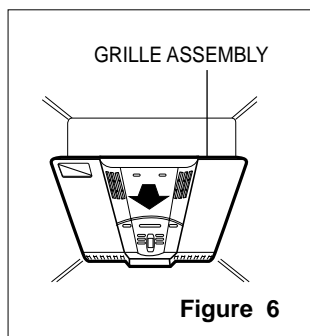

Fuse-M is a safety device for preventing over-heating of the Heater when defrosting.

1. Pull out the grille assembly. (Figure 6)
2. Separate the connector of the Defrost Control assembly and replace the Defrost Control assembly after cutting the Tie Wrap. (Figure 7)