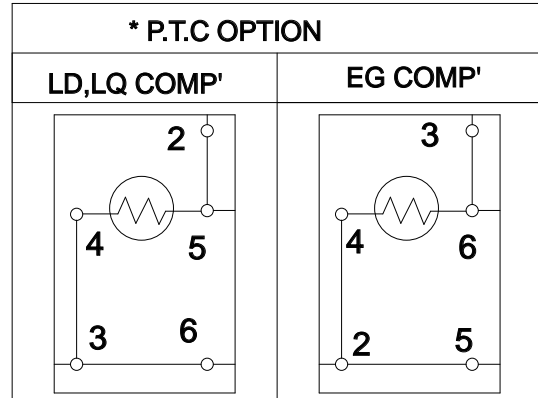

PTC DIAGRAM