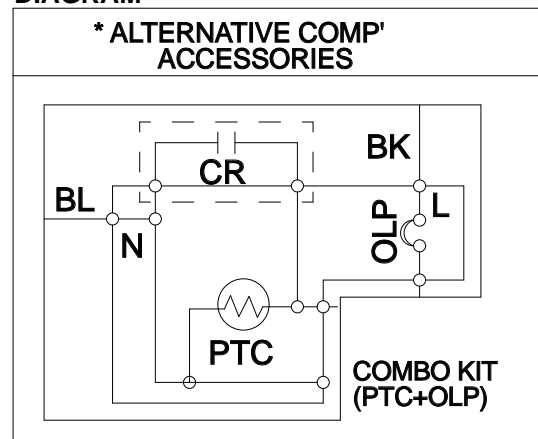

COMBO KIT DIAGRAM