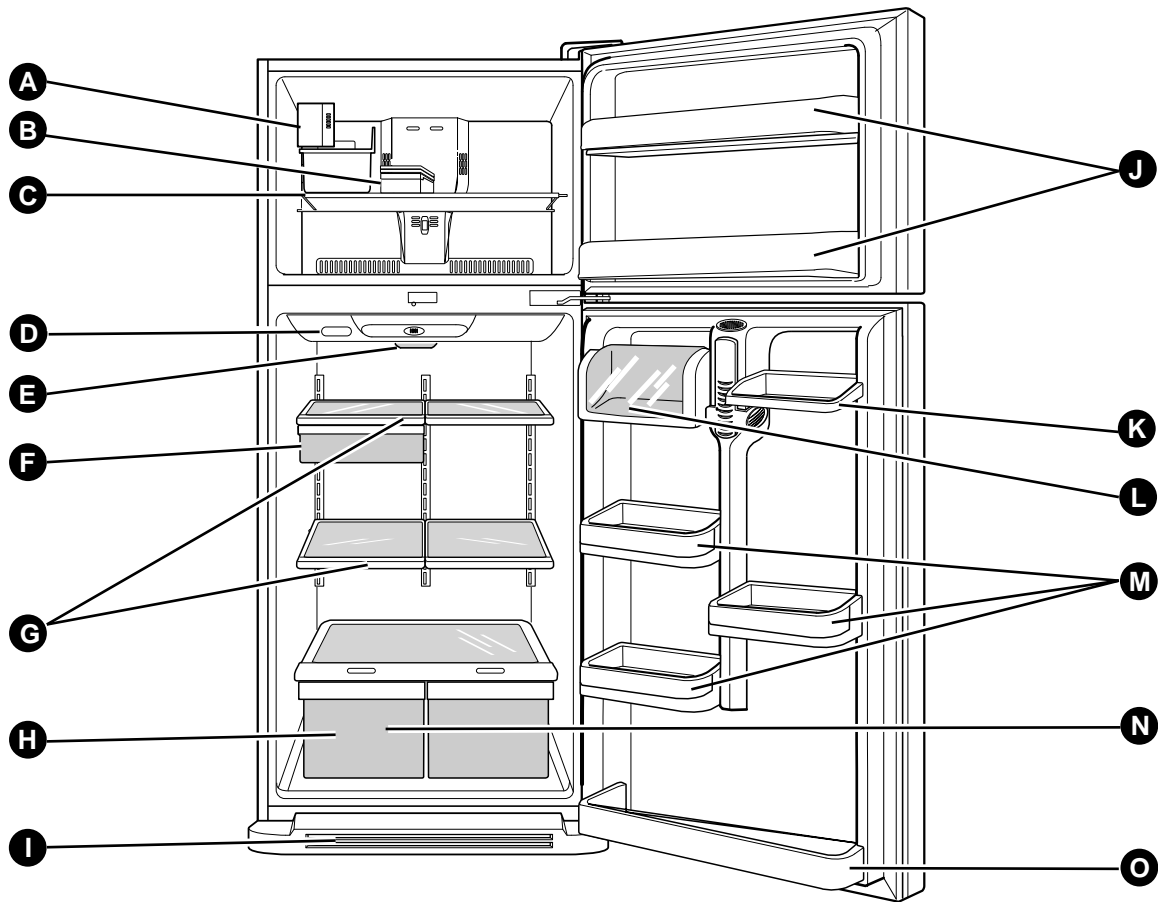

2. PARTS IDENTIFICATION

Use this section to become more familiar with the parts and features. Page references are included for your convenience.

NOTE: This guide covers several different models. The refrigerator you have purchased may have some or all of the items listed below. The locations of the features shown below may not match your model.

A CustomCube Ice maker

B Ice Bin

C Freezer Shelf

D Digital Sensor Control

E Refrigerator Light

F Snack Pan

G Shelves

H Crisper
Keeps fruits and vegetables fresh and crisp

I Base Grille

J Freezer Door Bin

K Dairy Corner

L Can Dispenser

M Door Bin

N Refrigerator Door Rack

O Vitabox (Inside)*