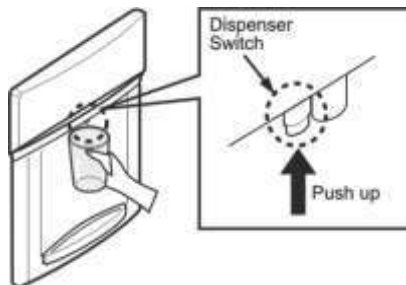

8.2 WATER DISPENSER (on some models)

1. Push up the dispenser switch with a cup until you hear click to get cold water. Try can be easily removed by pressing and pull in git.