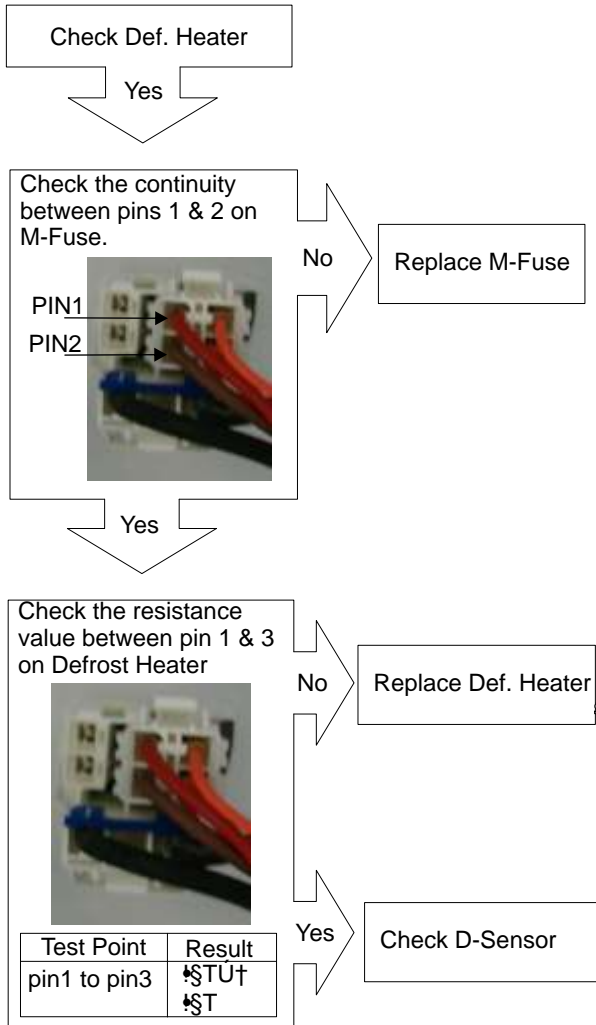

Yes

RESET TEST 3 MODE
Is the voltage value between 0 ~ 2 V AC

CON1
PIN3

CON2
PIN1

No
Replace Main PCB

Yes

Disassembly the back panel of the freezer compartment and identify the connector of the Defrost Heater and Defrost Sensor. Are this connectors loose?

No
Check Def. Heater

Yes

Reconnect

Defrost Heater Error

Is the resistance value of DEF-sensor like as below?
It depends on the temperature.

Defrost Sensor Resistance

Test Point	Result	Test Point	Result
- 30°	∞	10°	∞
- 20°	∞	20°	∞
- 10°	∞	30°	∞
0°	•	40°	∞