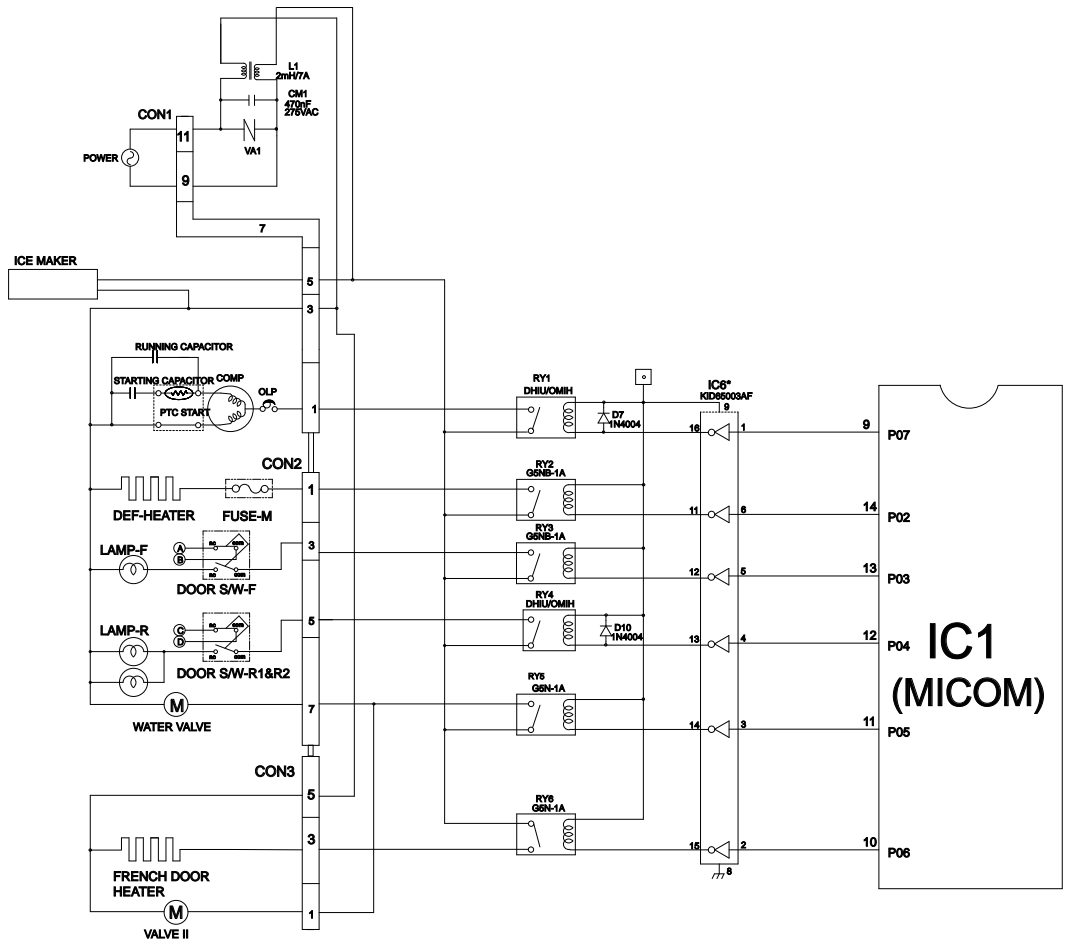

9-2-4 Load / Buzzer Drive & Open Door Detection Circuit

1. Load Drive Condition Check

LOAD TYPE	COMP	DEFROSTING HEATER	F LAMP	R LAMP	FRENCH DOOR HEATER DEW HEATER	VALVE
Measurement Location	CON1 PIN1	CON2 PIN1	CON2 PIN3	CON2 PIN5	CON3 PIN3	CON2 PIN7
Condition	ON	115V				
	OFF	1V or below				

Note:

To measure outputs of the control board, check voltages between each Measurement Location and CON1 PIN 3 (neutral).