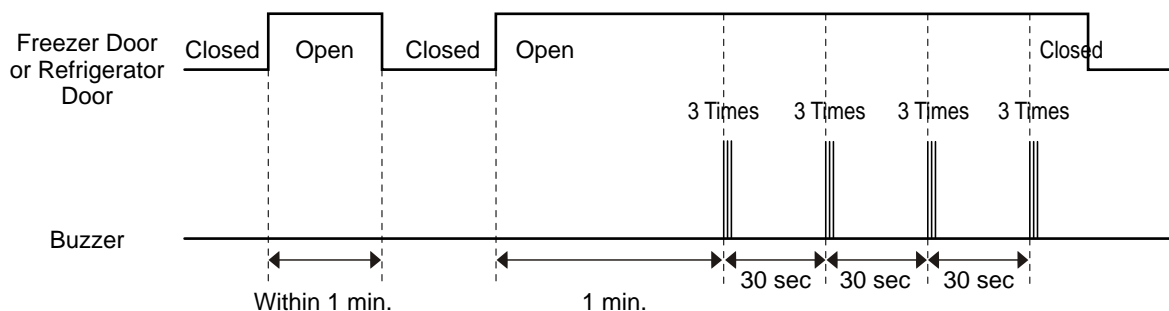

9-1-8 Refrigerator lamp auto off

1. To avoid heat damage caused by the lamp, it is turned off automatically when the refrigerator door is open for more than 7 minutes.

9-1-9 Alarm for Open Door

1. This feature sounds a buzzer when the freezer or refrigerator door is not closed within 1 minute after it is opened.
2. One minute after the door is opened, the buzzer sounds three times each for 1/2 seconds. These tones repeat every 30 seconds.
3. The alarm is cancelled when the freezer or the refrigerator is closed while the buzzer sounds.