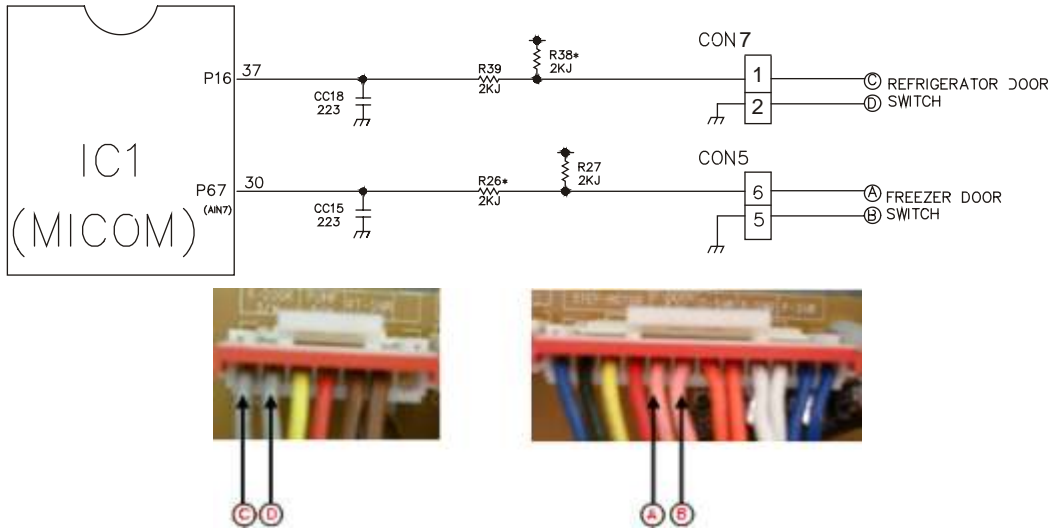

3. Open Door Detection Circuit Check

Measurement Location	(PIN NO.30 & PIN NO.37)
Closed	5 V
Open	0 V