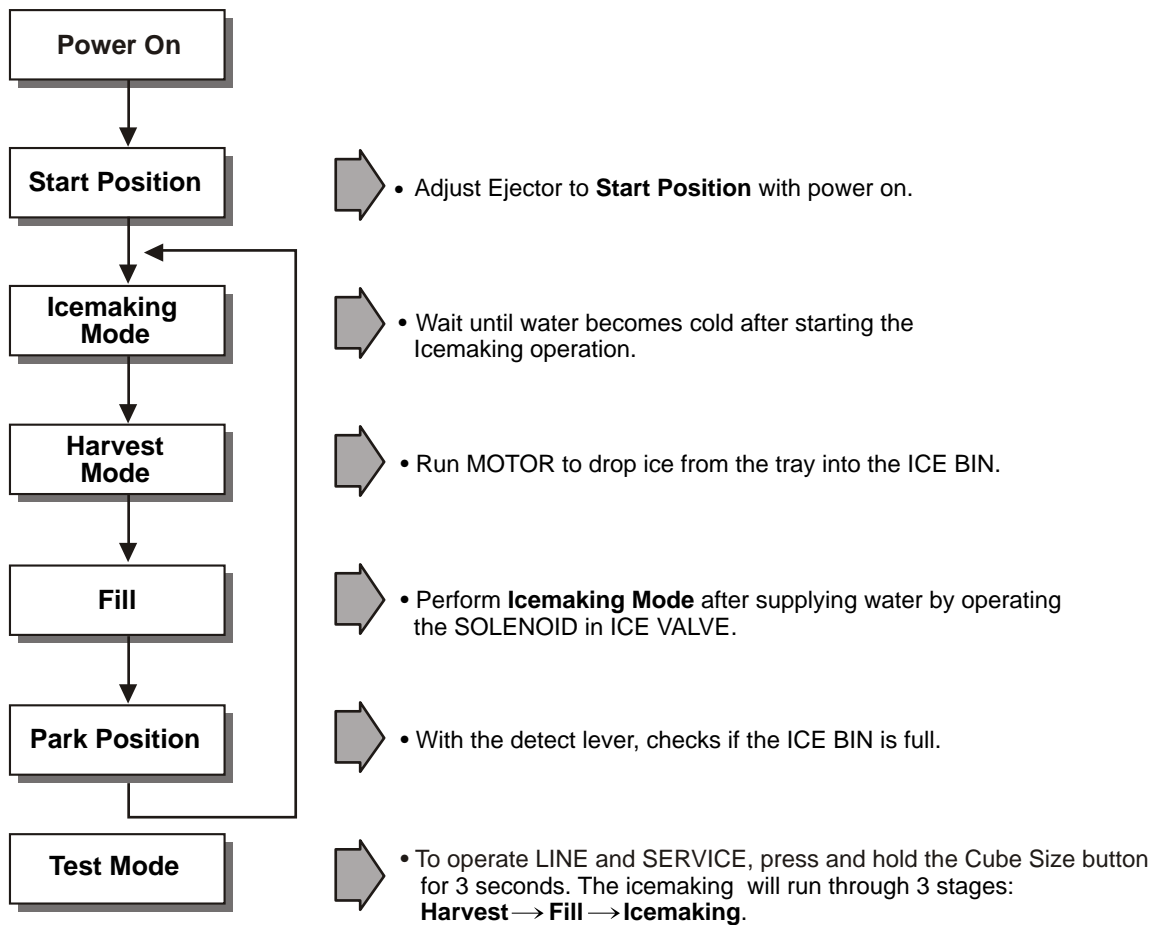

7-1 OPERATION PRINCIPLE

7-1-1 Operation Principle of Icemaker

1. Turning the Icemaker stop switch off (O) stops the icemaking function.
2. Setting the Icemaker switch to OFF and then turning it back on will reset the icemaker control.