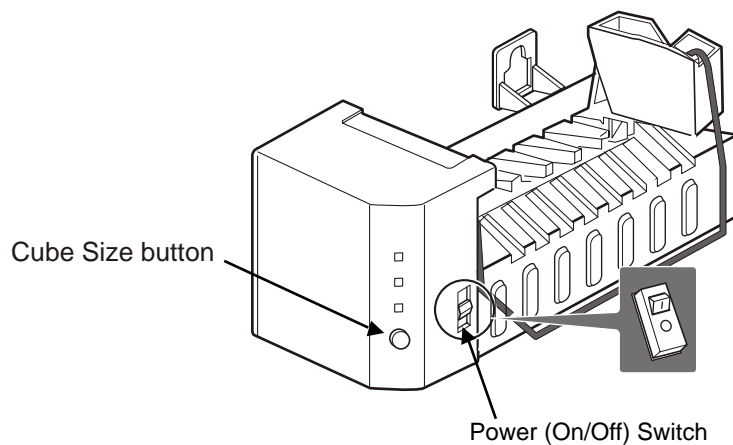

1. Turning the Icemaker stop switch off (O) stops the icemaking function.
2. Setting the Icemaker switch to OFF and then turning it back on will reset the icemaker control.