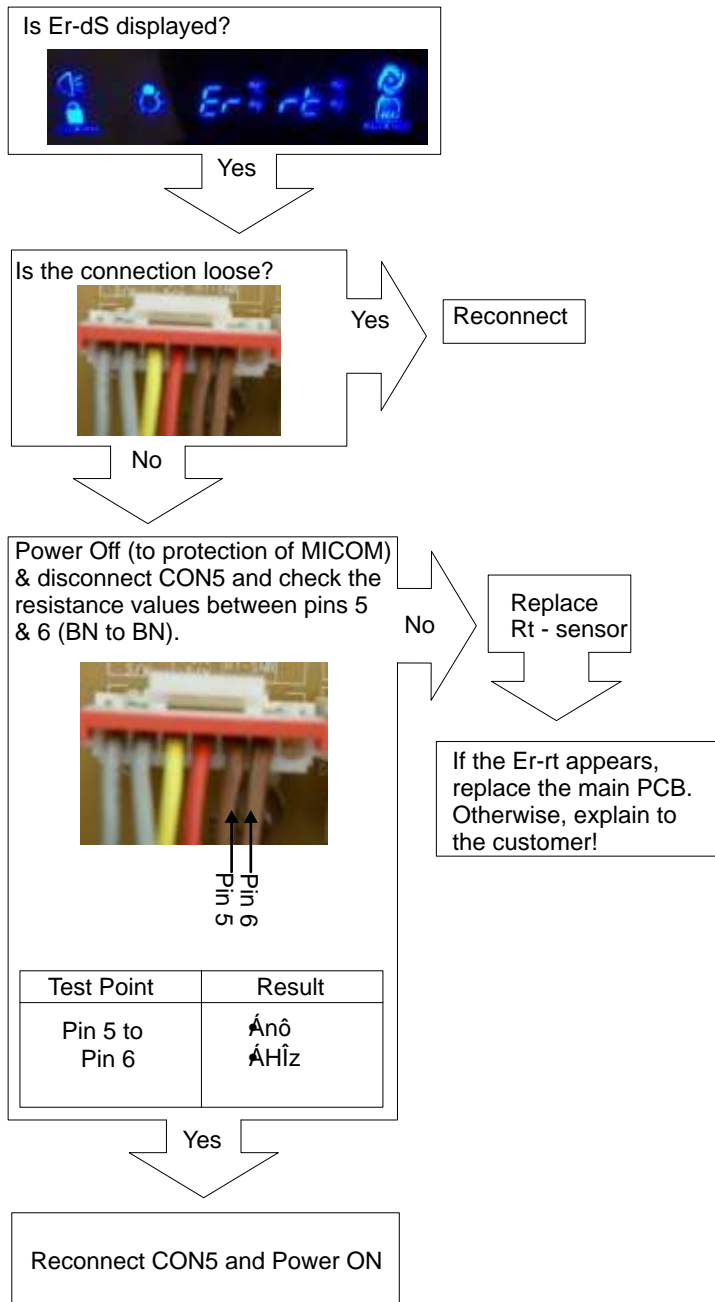

Room Temp Sensor Error