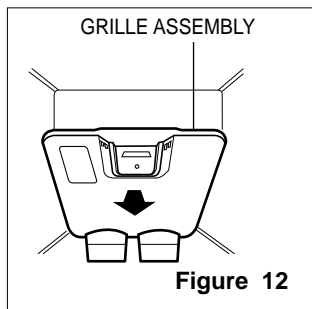

Fuse-M is a safety device for preventing over-heating of the evaporator area when defrosting.

At 72°C, it turns the Defrost Heater off.

1. Pull out the grille assembly. (Figure 12).
2. Separate the connector with the Defrost Control assembly and replace the Defrost Control assembly after cutting the tie wrap. (Figure 13).
3. Be sure to retire the wires when reassembling after service.