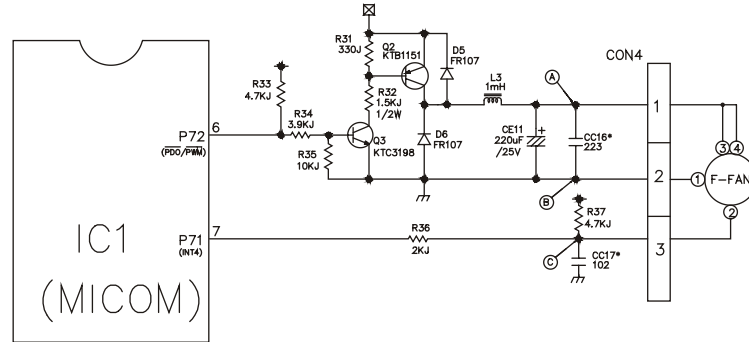

2. Motors driving circuit

2.1 Fan motor driving circuit (freezing compartment fan)

1. This circuit makes standby power 0 by cutting of power supplied to ISs inside of the fan motor in the fan motor OFF
2. This is a circuit to perform a temporary change of speed for the fan motor and applies DC voltage up to 7.5V ~ 16V to motor
3. This circuit prevents over-driving the fan motor by cutting of power applied to the fan motor in the lock of fan motor by sensing the operation RPM of the fan motor.