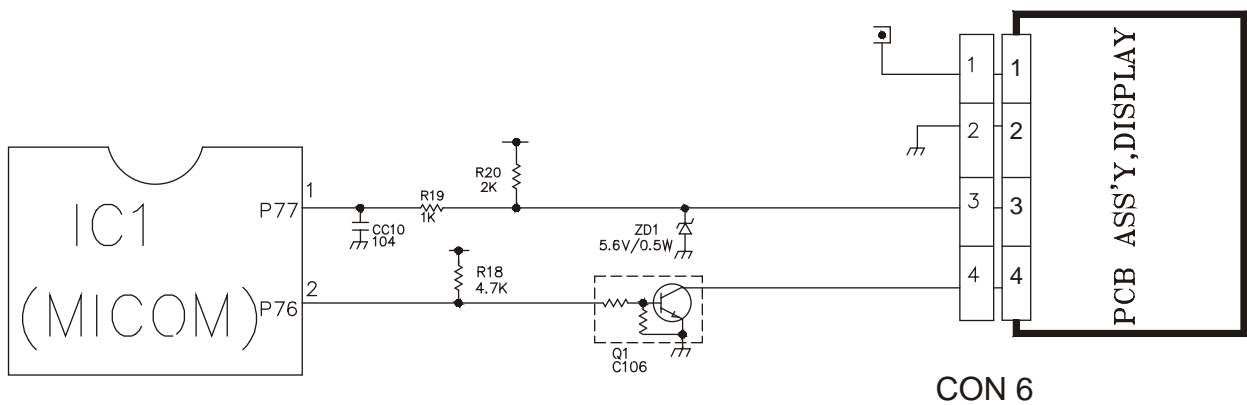

The circuit shown above determines the communication between Main PCB and Display PCB. When a function control key on the operation display is pushed. It also turns on the corresponding function indication LED Module SEVEN SEGMENTS DISPLAY. Then the PCB Assy Display send the corresponding function to the PCB Assy Main to execute the function.