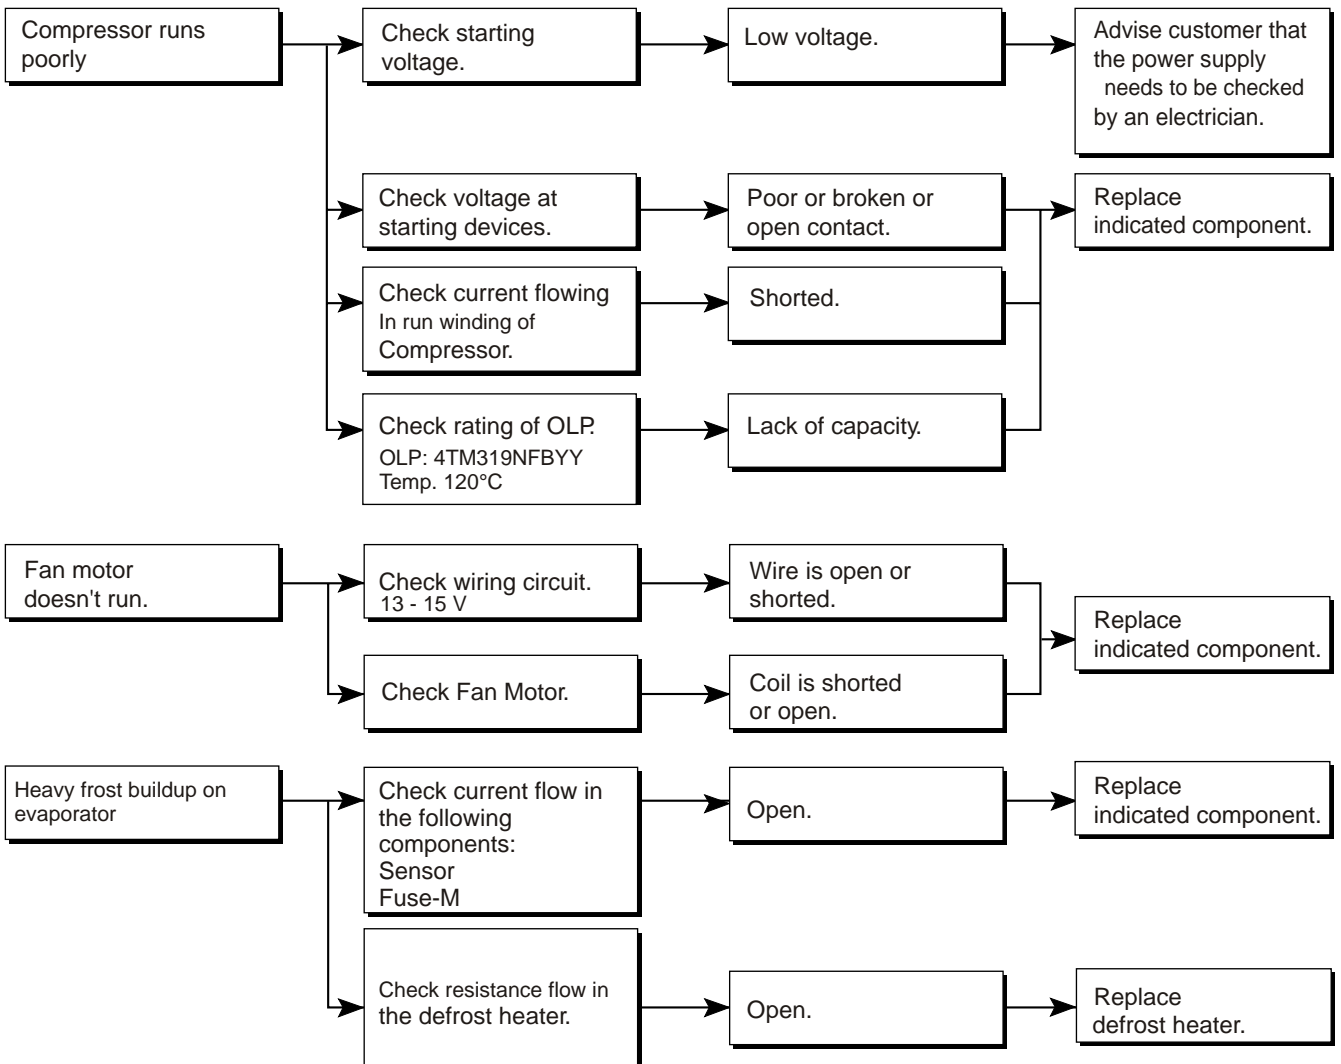

Not cooling at all

Poor cooling performance

6-4 SERVICE DIAGNOSIS CHART

COMPLAINT	POINTS TO BE CHECKED	REMARKS
No Cooling.	<ul style="list-style-type: none"> •Is the power cord unplugged from the outlet? •Check if the power switch is set to OFF. •Check if the fuse of the power switch is shorted. •Measure the voltage of the power outlet. 	<ul style="list-style-type: none"> •Plug into the outlet. •Set the switch to ON. •Replace the fuse. •If the voltage is low, correct the wiring.
Cools poorly.	<ul style="list-style-type: none"> •Check if the unit is placed too close to the wall. •Check if the unit is placed too close to the stove, gas cooker, or in direct sunlight. •Is the ambient temperature too high or the room door closed? •Check if food put in the refrigerator is hot. •Did you open the door of the unit too often or check if the door is sealed properly? •Check if the Control is set to Warm position 	<ul style="list-style-type: none"> •Place the unit about 4 inches (10 cm) from the wall. •Place the unit away from these heat sources. •Lower the ambient temperature. •Put in foods after they have cooled down. •Don't open the door too often and close it firmly. •Set the control to Recommended position .
Food in the Refrigerator is frozen.	<ul style="list-style-type: none"> •Is food placed in the cooling air outlet? •Check if the control is set to colder position •Is the ambient temperature below 5° C? 	<ul style="list-style-type: none"> •Place foods in the high-temperature section. (front part) •Set the control to Recommended position . •Set the control to Warm position .
Condensation or ice forms inside the unit.	<ul style="list-style-type: none"> •Is liquid food sealed? •Check if food put in the refrigerator is hot. •Did you open the door of the unit too Often or check if the door is sealed properly? 	<ul style="list-style-type: none"> •Seal liquid foods with wrap. •Put in foods after they have cooled down. •Don't open the door too often and close It firmly.
Condensation forms in the Exterior Case.	<ul style="list-style-type: none"> •Check if the ambient temperature and humidity of the surrounding air are high. •Is there a gap in the door gasket? 	<ul style="list-style-type: none"> •Wipe moisture with a dry cloth. It will disappear in low temperature and humidity. •Fill up the gap.
There is abnormal noise.	<ul style="list-style-type: none"> •Is the unit positioned in a firm and even place? •Are any unnecessary objects placed Behind side of the unit? •Check if the Drip Tray is not firmly attached. •Check if the cover of the compressor enclosure in the lower drip tray taken out. 	<ul style="list-style-type: none"> •Adjust the leveling screw, and position the refrigerator in a firm place. •Remove the objects. •Fix the drip tray firmly in the original position. •Place the cover in its original position.
Door does not close well.	<ul style="list-style-type: none"> •Check if the door gasket is dirty with an item like juice. •Is the refrigerator level? •Is there too much food in the refrigerator? 	<ul style="list-style-type: none"> •Clean the door gasket. •Position in a firm place and level the leveling screw. •Make sure food stored in shelves does not prevent the door from closing.
Ice and foods smell unpleasant.	<ul style="list-style-type: none"> •Check if the inside of the unit is dirty. •Are foods with a strong odor unwrapped? •The unit smells of plastic. 	<ul style="list-style-type: none"> •Clean the inside of the unit. •Wrap foods that have a strong odor. •New products smell of plastic, but this will go away after 1-2 weeks.