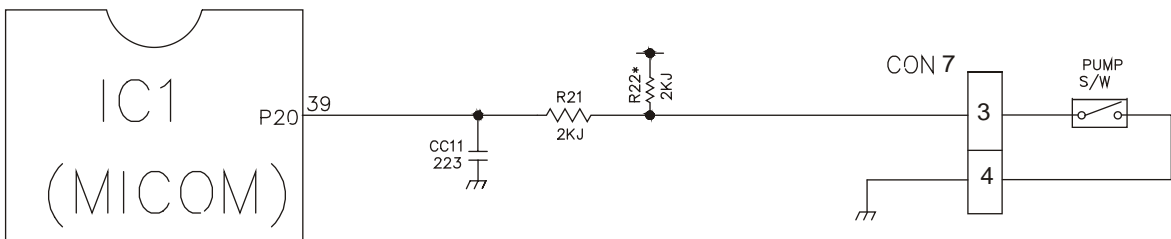

9-2-7 Dispenser Input