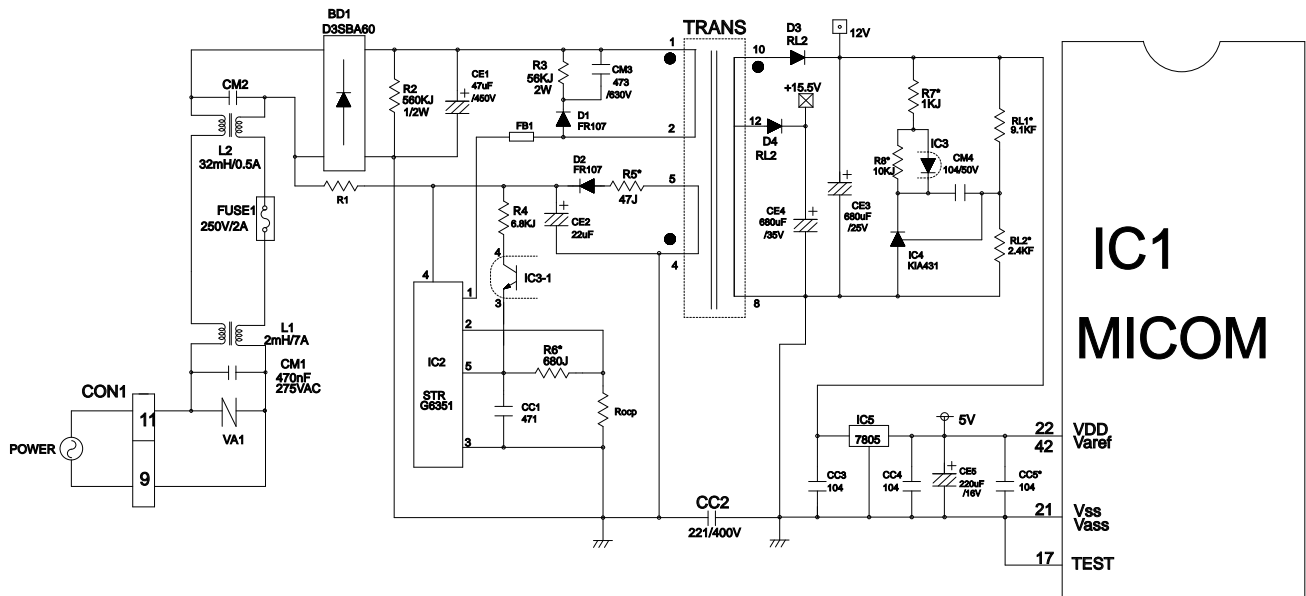

9-2 PCB FUNCTION

9-2-1 Power Circuit

The secondary part of the TRANSFORMER is composed of the power supply for the display, the BLDC FAN Motor drive (15.5 V), the relay drive (12 Vdc) and the MICOM and IC (5 Vdc).

The voltage for each part is as follows:

PART	VA 1	CE 3	CE 4	CE 5
VOLTAGE	115 Vac	12 Vdc	15.5 Vdc	5 V

VA1 is a part for preventing over voltage and noise. When 385V or higher power is applied, the inside elements are short-circuited and broken, resulting in blowout of the fuse in order to protect the elements of the secondary part of the TRANSFORMER.