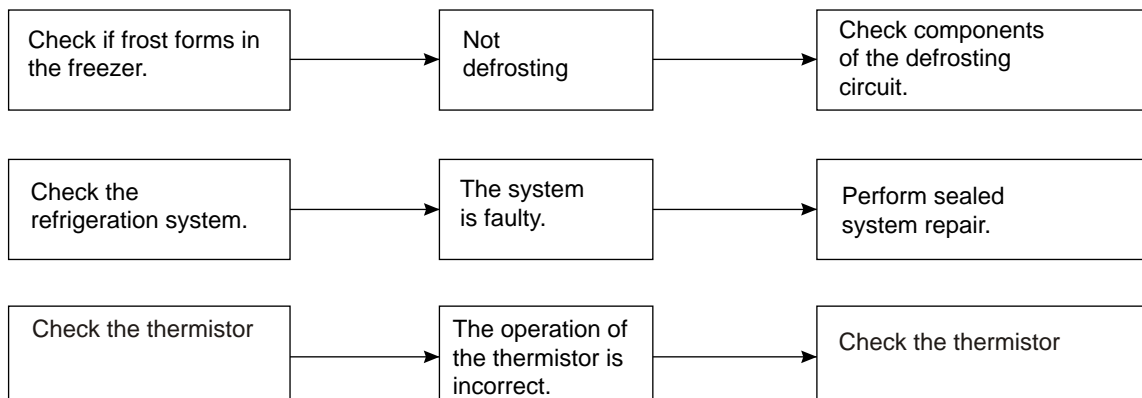

Other possible problems: