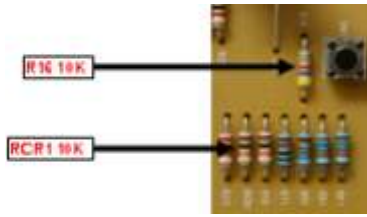

9-2-8 Temperature Compensation & Overcooling/Undercooling Compensation Circuit

1. Refrigerator Temperature Compensation

Refrigerator		Remark
Resistance (RCR)	Temperature Compensation	
180 KΩ	+2.5 °C	Compensation by raising the temperature ↑
56 KΩ	+2.0 °C	
33 KΩ	+1.5 °C	
18 KΩ	+1.0 °C	
12 KΩ	+0.5 °C	
10 KΩ	0 °C	Standard Temperature
8.2 KΩ	-0.5 °C	Compensation by lowering the temperature ↓
5.6 KΩ	-1.0 °C	
3.3 KΩ	-1.5 °C	
2 KΩ	-2.0 °C	
470 Ω	-2.5 °C	

Table of Temperature Compensation by adjusting the resistance (difference from the current temperature) e.g., If the refrigerator compensation resistance (RCR) is changed from 10K (the current resistance) to 18K (the adjustment resistance), the temperature of the refrigerator rises 33.8°F(+1°C).

2. The temperature compensation for refrigerator compartment is in the following table:

	Revised resistance / Present resistance	470Ω	2kΩ	3.3kΩ	5.6kΩ	8.2kΩ	10kΩ	12kΩ	18kΩ	33kΩ	56kΩ	180kΩ
Refrigerator (RCR)	470Ω	No change	0.5°C Up	1°C Up	1.5°C Up	2°C Up	2.5°C Up	3°C Up	3.5°C Up	4°C Up	4.5°C Up	5°C Up
	2kΩ	0.5°C Down	No Change	0.5°C Up	1°C Up	1.5°C Up	2°C Up	2.5°C Up	3°C Up	3.5°C Up	4°C Up	4.5°C Up
	3.3kΩ	1°C Down	0.5°C Down	No Change	0.5°C Up	1°C Up	1.5°C Up	2°C Up	2.5°C Up	3°C Up	3.5°C Up	4°C Up
	5.6kΩ	1.5°C Down	1°C Down	0.5°C Down	No Change	0.5°C Up	1°C Up	1.5°C Up	2°C Up	2.5°C Up	3°C Up	3.5°C Up
	8.2kΩ	2°C Down	1.5°C Down	1°C Down	0.5°C Down	No Change	0.5°C Up	1°C Up	1.5°C Up	2°C Up	2.5°C Up	3°C Up
	10kΩ	2.5°C Down	2°C Down	1.5°C Down	1°C Down	0.5°C Down	No Change	0.5°C Up	1°C Up	1.5°C Up	2°C Up	2.5°C Up
	12kΩ	3°C Down	2.5°C Down	2°C Down	1.5°C Down	1°C Down	0.5°C Down	No Change	0.5°C Up	1°C Up	1.5°C Up	2°C Up
	18kΩ	3.5°C Down	3°C Down	2.5°C Down	2°C Down	1.5°C Down	1°C Down	0.5°C Down	No Change	0.5°C Up	1°C Up	1.5°C Up
	33kΩ	4°C Down	3.5°C Down	3°C Down	2.5°C Down	2°C Down	1.5°C Down	1°C Down	0.5°C Down	No Change	0.5°C Up	1°C Up
	56kΩ	4.5°C Down	4°C Down	3.5°C Down	3°C Down	2.5°C Down	2°C Down	1.5°C Down	1°C Down	0.5°C Down	No Change	0.5°C Up
180kΩ	5°C Down	4.5°C Down	4°C Down	3.5°C Down	3°C Down	2.5°C Down	2°C Down	1.5°C Down	1°C Down	0.5°C Down	No Change	

NOTE: This circuit is designed to input the necessary temperature compensation values into the MICOM. This adjust the refrigerator temperature, which is different in each model.