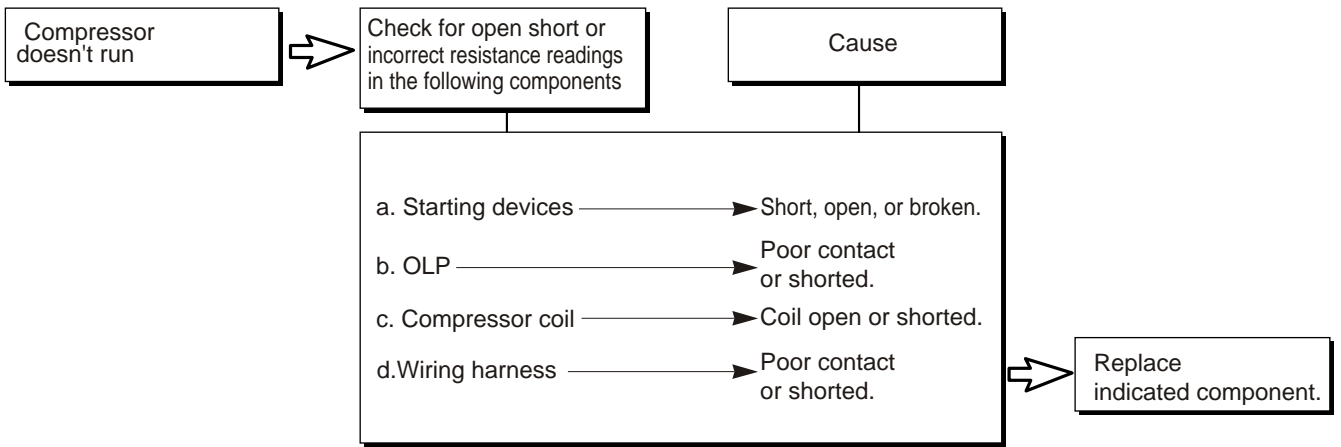

6-3 OTHER ELECTRICAL COMPONENTS

Not cooling at all