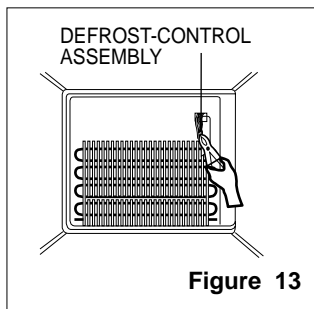

Fuse-M is a safety device for preventing over-heating of the evaporator area when defrosting.

At 72°C, it turns the Defrost Heater off.

1. Pull out the grille assembly. (Figure 12).
2. Separate the connector with the Defrost Control assembly and replace the Defrost Control assembly after cutting the tie wrap. (Figure 13).
3. Be sure to retire the wires when reassembling after service.

Figure 12

Figure 13

3-5 LAMP

Figure 14

3-5-1 To change the refrigerator light

1. Unplug the power cord from the outlet.
2. Remove refrigerator shelves.
3. Release the hooks on the front of the light shield with the help of a flat screwdriver and pull the shield down to remove it.
4. Turn the bulb counterclockwise.
5. To assemble, first insert the hooks at the back and then push up the light shield.