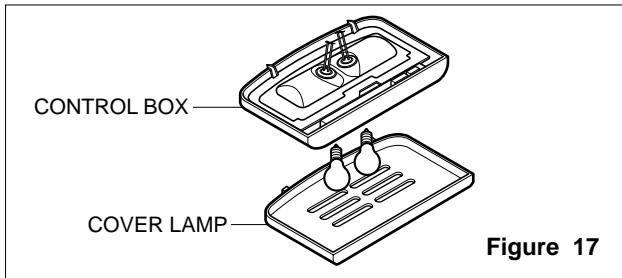

Figure 12

Figure 13

3-5 LAMP

Figure 14

3-5-1 To change the refrigerator light

1. Unplug the power cord from the outlet.
2. Remove refrigerator shelves.
3. Release the hooks on the front of the light shield with the help of a flat screwdriver and pull the shield down to remove it.
4. Turn the bulb counterclockwise.
5. To assemble, first insert the hooks at the back and then push up the light shield.

Figure 15

3-5-2 To change the freezer light

1. Unplug refrigerator or disconnect power.
2. Reach behind light shield to remove bulb.
3. Replace bulb with a wattage indicated in the refrigerator section, as shown in picture 1.
4. Plug in refrigerator or reconnect power.

Figure 16

3-6 REFRIGERATOR CONTROL BOX

1. First, remove all shelves in the refrigerator, then remove the refrigerator control box by loosening 2 screws.

2. Remove the Refrigerator Control Box by pulling it downward.
3. Disconnect the lead wire on the right position and separate the lamp sockets.