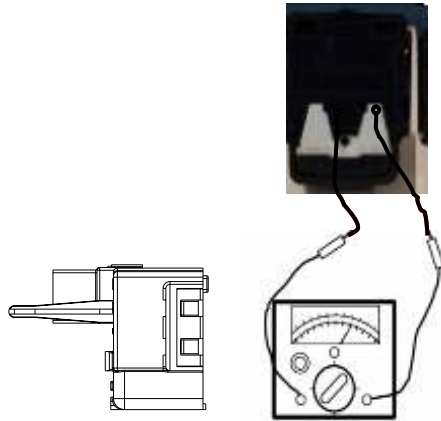

6-2 PTC / COMBO AND OLP

Figure 19b