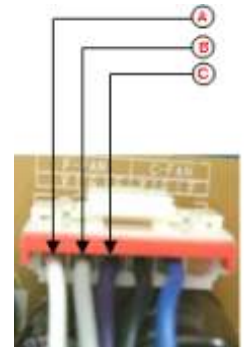

2. Motors driving circuit

2.1 Fan motor driving circuit (freezing compartment fan)

1. This circuit makes standby power 0 by cutting of power supplied to ISs inside of the fan motor in the fan motor OFF
2. This is a circuit to perform a temporary change of speed for the fan motor and applies DC voltage up to 7.5V ~ 16V to motor
3. This circuit prevents over-driving the fan motor by cutting of power applied to the fan motor in the lock of fan motor by sensing the operation RPM of the fan motor.