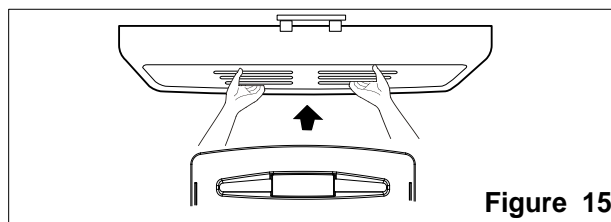

Figure 12

Figure 13

3-5 LAMP

Figure 14

3-5-1 To change the refrigerator light

1. Unplug the power cord from the outlet.
2. Remove refrigerator shelves.
3. Release the hooks on the front of the light shield with the help of a flat screwdriver and pull the shield down to remove it.
4. Turn the bulb counterclockwise.
5. To assemble, first insert the hooks at the back and then push up the light shield.