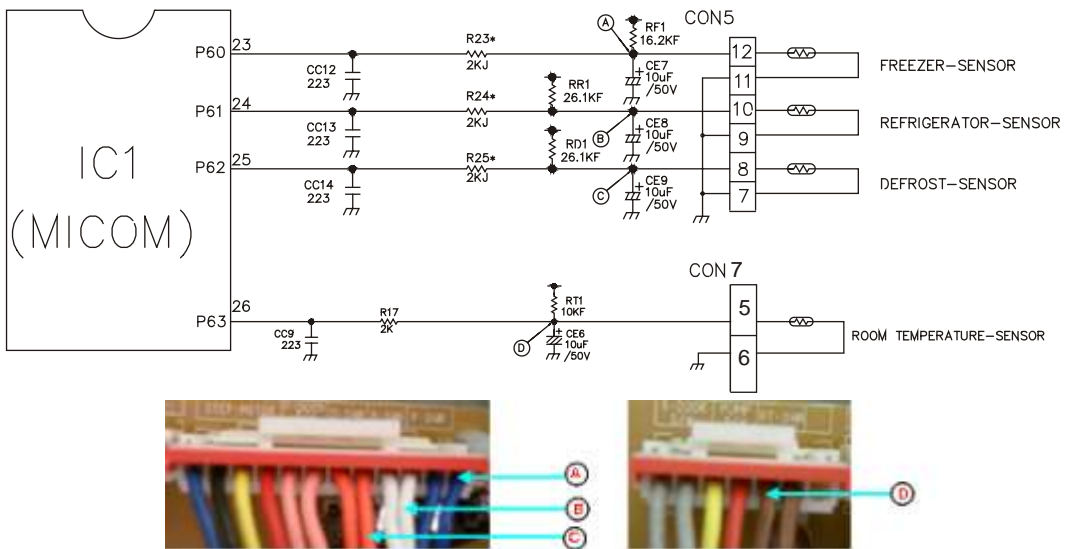

	Ⓐ Part	Ⓑ part
MOTOR OFF	2V or less	0V
MOTOR ON	13V~16V	0V

3. Open Door Detection Circuit Check

Measurement Location	(PIN NO.30 & PIN NO.37)
Closed	5 V
Open	0 V

9-2-5 Temperature Sensor Circuit

The upper CIRCUIT reads REFRIGERATOR temperature, FREEZER Temperature, and DEFROST-SENSOR temperature for defrosting and the indoor temperature for compensating for the surrounding temperature into MICOM. OPENING or SHORT state of each TEMPERATURE SENSOR are as follows: