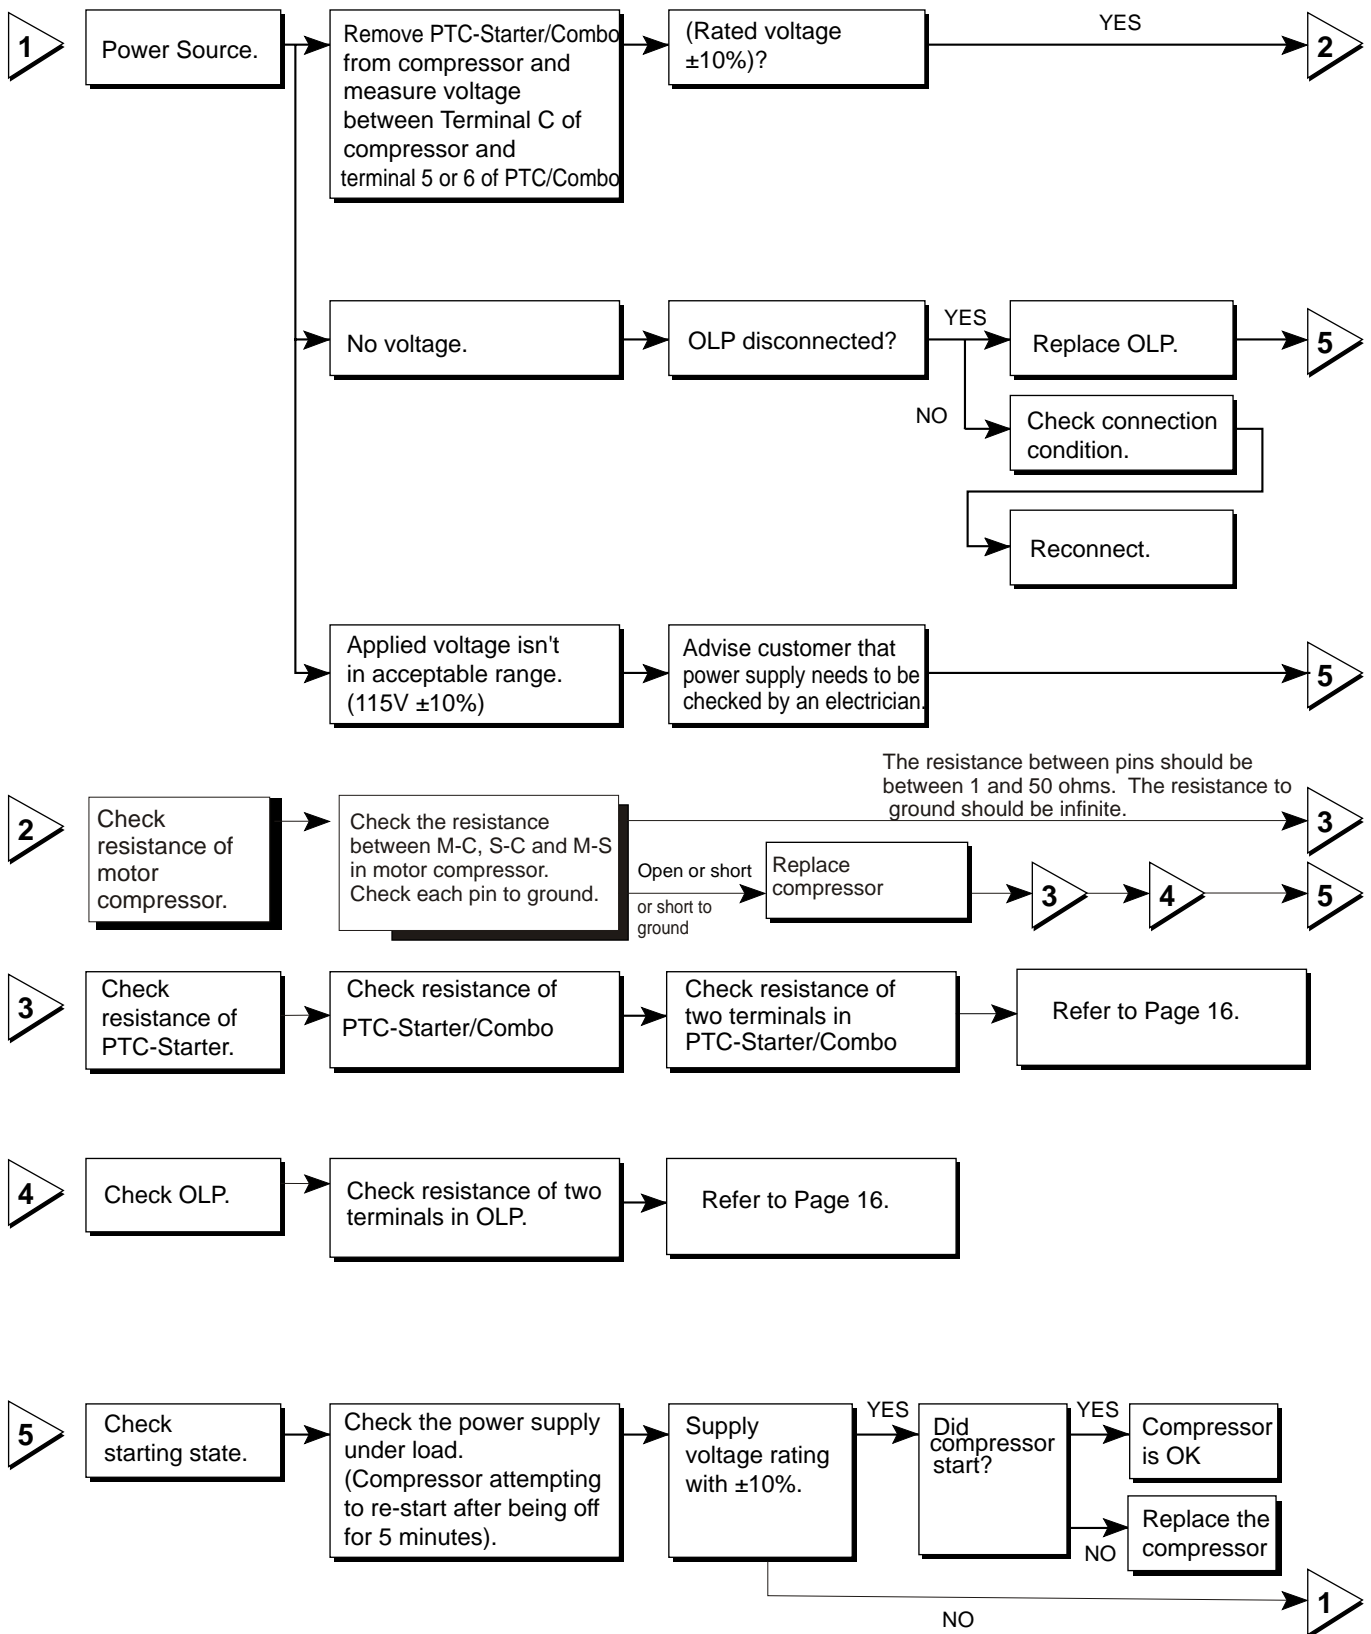

6. TROUBLESHOOTING

6-1 COMPRESSOR AND ELECTRIC COMPONENTS