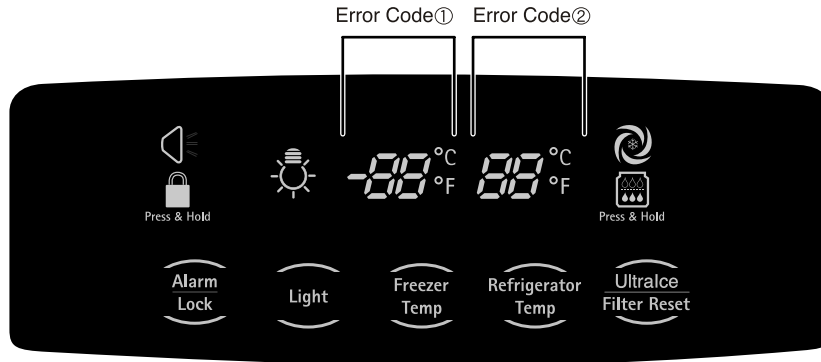

9-1-14 Automatic Diagnosis Function

1. Automatic diagnosis makes servicing the refrigerator easy.
2. When an error occurs, the buttons will not operate; but the tones, such as ding, will sound.
3. When the error CODE removes the sign, it returns to normal operation (RESET).
4. The error CODE shows on the Refrigerator and Freezer Display.

ERROR CODE on display panel

NO	ITEM	ERROR CODE		CONTENTS	REMARKS
		①	②		
1	Failure of freezer sensor	Er	FS	Cut or short circuit wire	Inspect Connecting wires on each sensor
2	Failure of Refrigerator sensor	Er	rS	Cut or short circuit wire	
3	Failure of defrost sensor	Er	dS	Cut or short circuit wire	
4	Failure of Room Temperature sensor	"Er rt" only available in LED check function**		Cut or short circuit wire	
5	Failure of defrost mode	Er	dH	When defrost sensor doesn't reach 46°F(8°C) within 1 hour after starting defrost	Snapping of defrost heater or Temperature fuse, pull-out of connector (indicated minimum 1 hour after failure occurs)
6	Failure of BLDC Fan Motor at Freezing Compartment	Er	FF	If there is no fan motor signal for more than 115sec in operation fan motor	Poor motor, hooking to wires of fan, contact of structures to fan, snapping or short circuit of Lead wires
7	Failure of BLDC Fan Motor a Mechanical Room	Er	CF	If there is no fan motor signal for more than 115sec in operation fan motor	Poor motor, hooking to wires of fan, contact of structures to fan, snapping or short circuit of Lead wires

**LED check function: Press simultaneously "Ultra Ice" and "Freezer Temp" buttons for one second or longer, every LED on the display turns on. When the buttons are released the previous mode is restored.