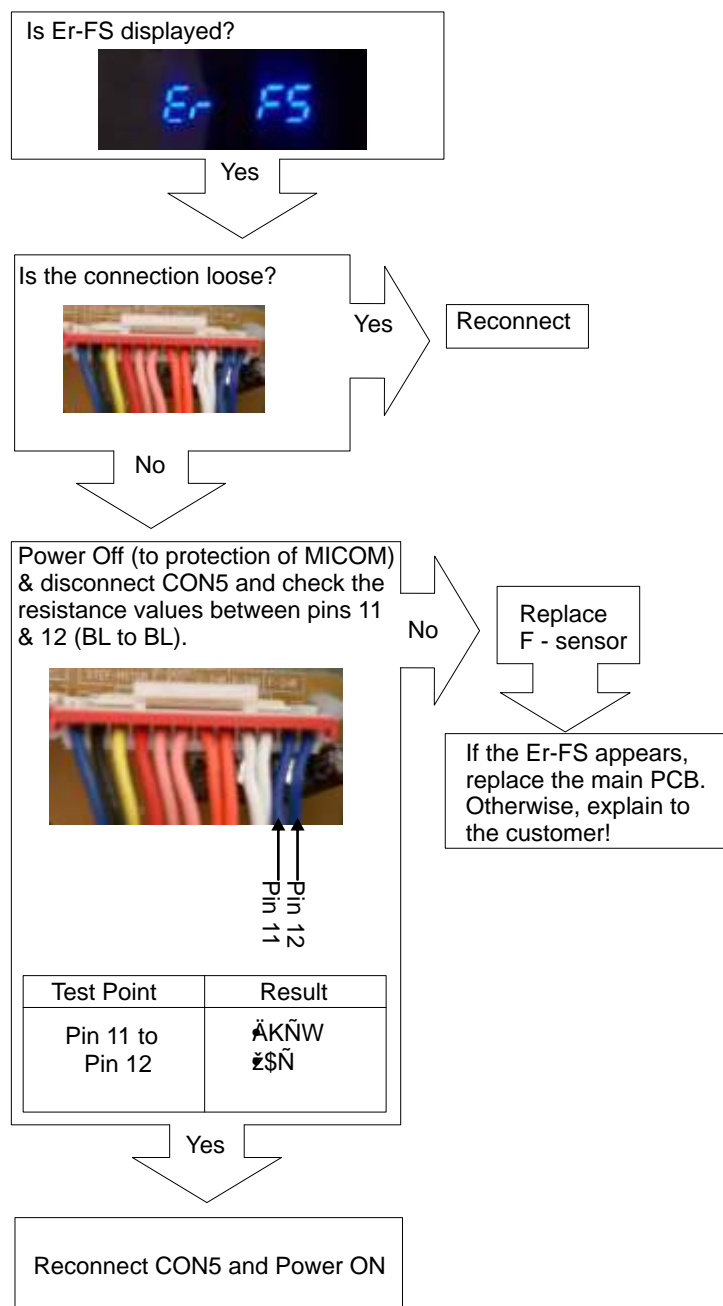

6-6 Troubleshooting with Error

Freezer Sensor Error