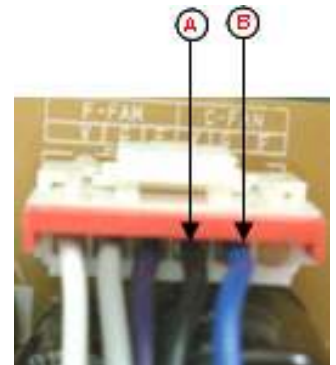

2.2 Cooling motor driving circuit (machine room)

1. This circuit makes standby power 0 by cutting off power supplied to ISs inside of the fan motor in the fan motor OFF .
2. This is a circuit to perform a temporary change of speed for the fan motor and applies DC voltage up to 7.5V ~ 16V to motor

	Ⓐ Part	Ⓑ part
MOTOR OFF	2V or less	0V
MOTOR ON	13V~16V	0V