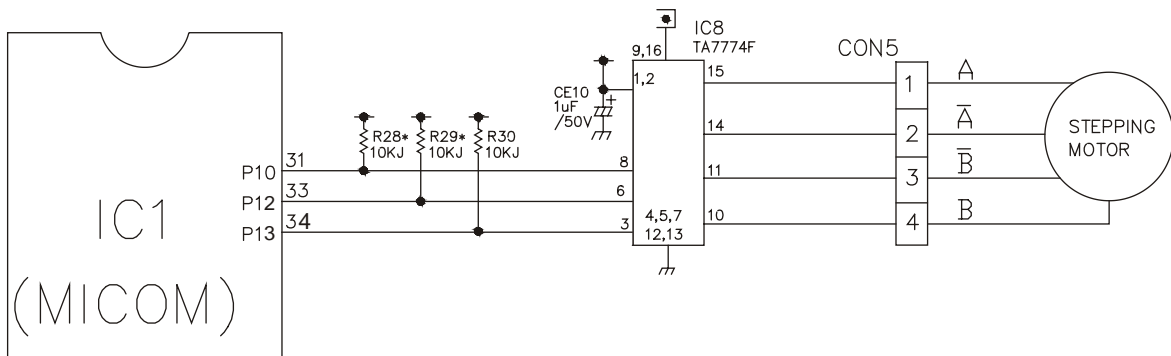

9-2-6 Refrigeration Compartment Stepping Motor Damper Circuit

* The circuit shown below is the damper circuit to regulate the refrigerator temperature.