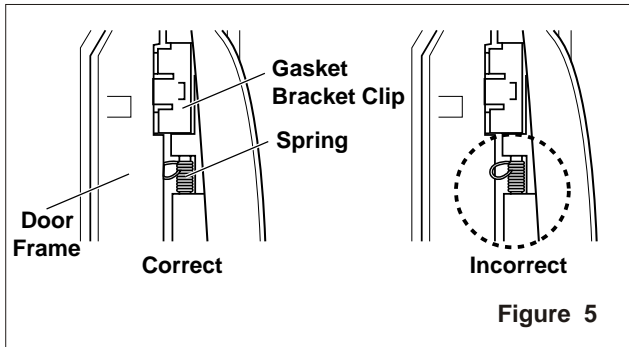

There are two clips on each door. Start bracket removal near one of the middle clips.

- 1) Pull gasket back to expose gasket bracket clip and door frame.
- 2) Insert a flat tip screwdriver into seam between gasket bracket and door frame and pry back until clips snap out.
- 3) Continue prying back along seam until all clips snap out.

Figure 3

3. Remove gasket

Pull gasket free from gasket channel on the three remaining sides of door.

Figure 4

Door Gasket Replacement

1. Insert gasket bracket clips

- 1) Insert gasket bracket edge beneath door frame edge.
- 2) Turn upper gasket bracket spring so that both spring ends are in the door channel.

3) Push in clip until you hear it snap securely into place.

Figure 5

4) Push in remaining two clips until you hear each snap securely into place.

Note: Make sure that no part of gasket bracket edge protrudes from beneath door frame edge.

2. Insert gasket into channel

1) Snap gasket assembly into the door bracket.

Inserting the Gasket Assembly into the Bracket Door.

Figure 6

2) Press gasket into channel on the three remaining sides of door.