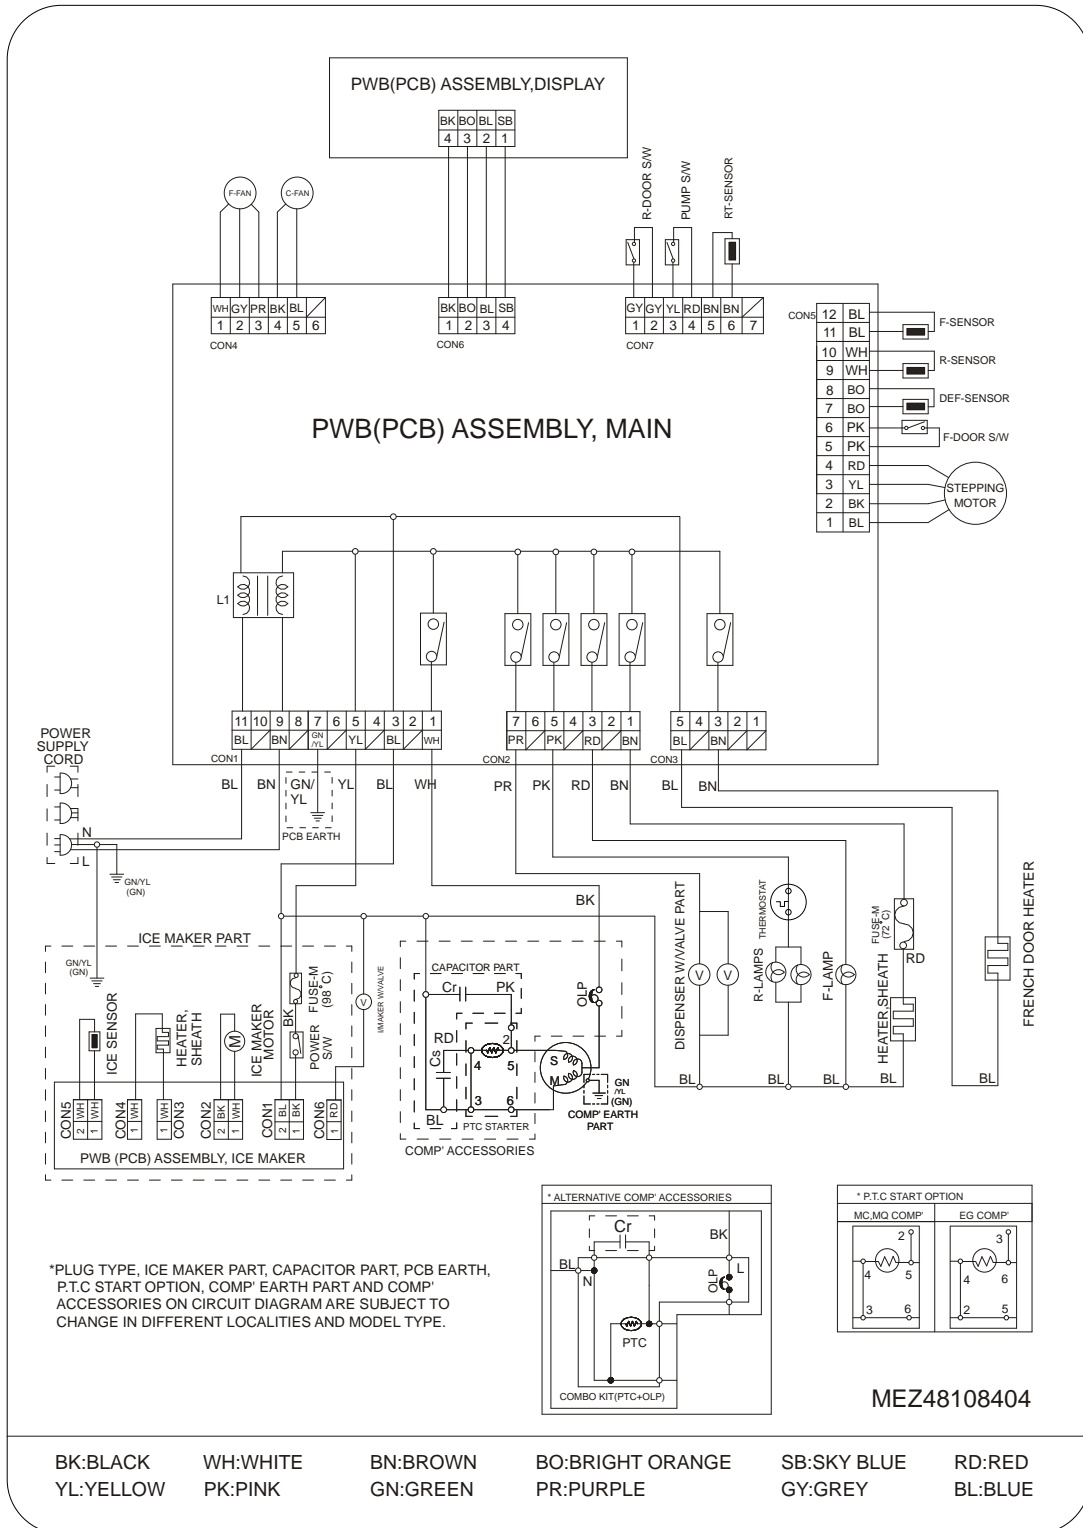

5. CIRCUIT DIAGRAM