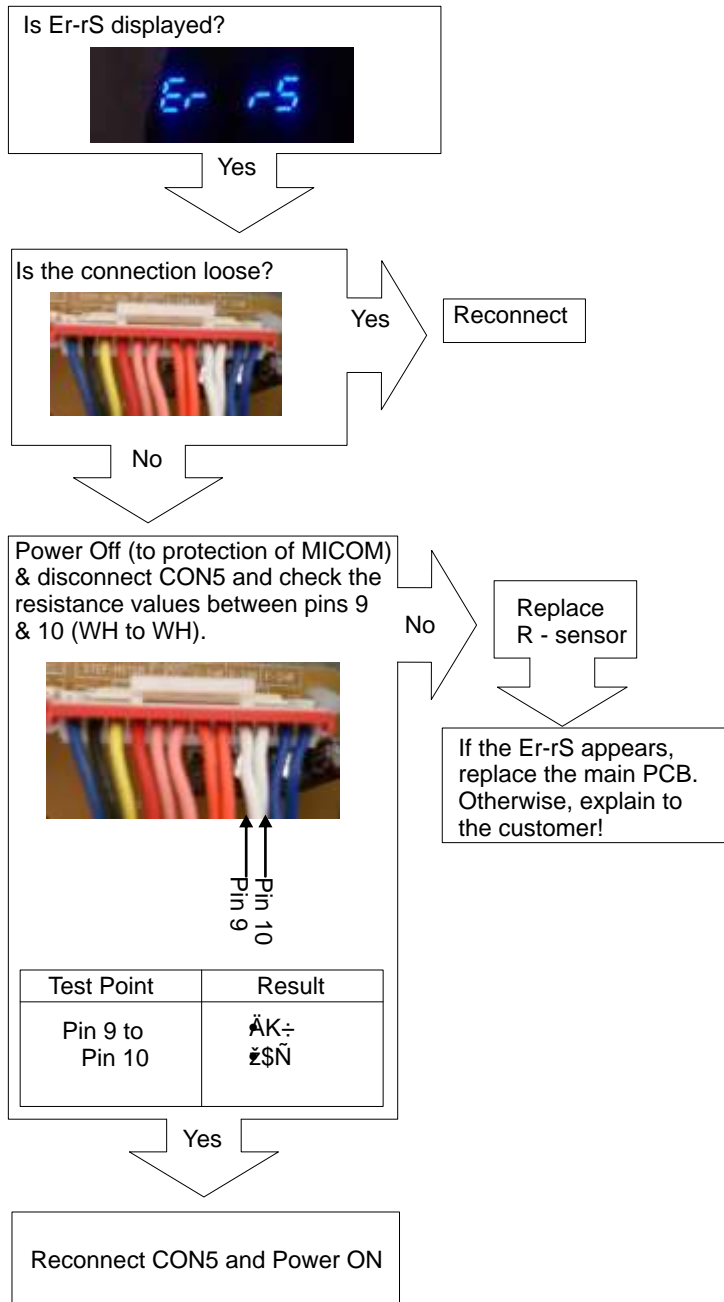

Refrigerator Sensor Error