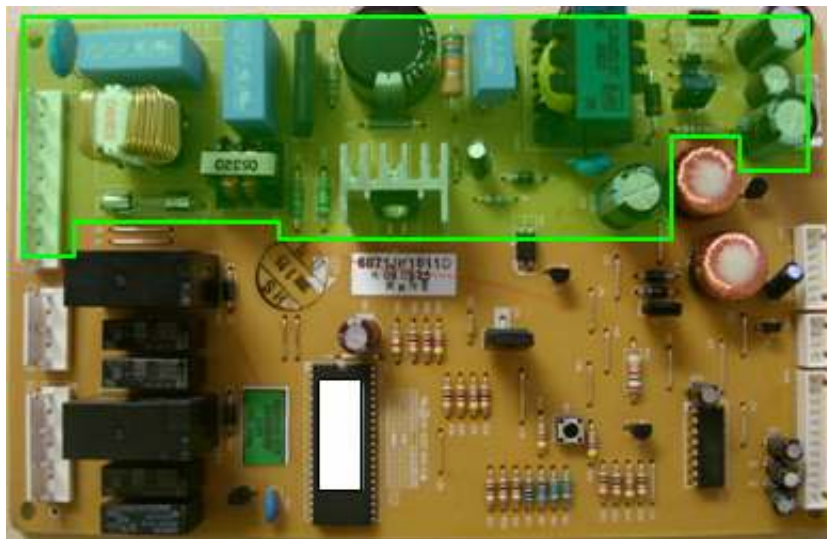

9-2 PCB FUNCTION

9-2-1 Power Circuit

The secondary part of the TRANSFORMER is composed of the power supply for the display, the BLDC FAN Motor drive (15.5 V), the relay drive (12 Vdc) and the MICOM and IC (5 Vdc).

The voltage for each part is as follows:

PART	VA 1	CE 3	CE 4	CE 5
VOLTAGE	115 Vac	12 Vdc	15.5 Vdc	5 V

VA1 is a part for preventing over voltage and noise. When 385V or higher power is applied, the inside elements are short-circuited and broken, resulting in blowout of the fuse in order to protect the elements of the secondary part of the TRANSFORMER.