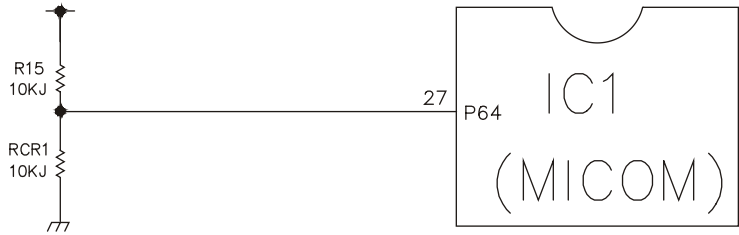

9-2-8 Temperature Compensation & Overcooling/Undercooling Compensation Circuit

1. Refrigerator Temperature Compensation

Refrigerator		Remark
Resistance (RCR)	Temperature Compensation	
180 KΩ	+2.5 °C	Compensation by raising the temperature ↑
56 KΩ	+2.0 °C	
33 KΩ	+1.5 °C	
18 KΩ	+1.0 °C	
12 KΩ	+0.5 °C	
10 KΩ	0 °C	Standard Temperature
8.2 KΩ	-0.5 °C	Compensation by lowering the temperature ↓
5.6 KΩ	-1.0 °C	
3.3 KΩ	-1.5 °C	
2 KΩ	-2.0 °C	
470 Ω	-2.5 °C	

Table of Temperature Compensation by adjusting the resistance (difference from the current temperature) e.g., If the refrigerator compensation resistance (RCR) is changed from 10K (the current resistance) to 18K (the adjustment resistance), the temperature of the refrigerator rises 33.8°F(+1°C).

2. The temperature compensation for refrigerator compartment is in the following table:

	Revised resistance / Present resistance	470Ω	2kΩ	3.3kΩ	5.6kΩ	8.2kΩ	10kΩ	12kΩ	18kΩ	33kΩ	56kΩ	180kΩ
Refrigerator (RCR)	470Ω	No change	0.5°C Up	1°C Up	1.5°C Up	2°C Up	2.5°C Up	3°C Up	3.5°C Up	4°C Up	4.5°C Up	5°C Up
	2kΩ	0.5°C Down	No Change	0.5°C Up	1°C Up	1.5°C Up	2°C Up	2.5°C Up	3°C Up	3.5°C Up	4°C Up	4.5°C Up
	3.3kΩ	1°C Down	0.5°C Down	No Change	0.5°C Up	1°C Up	1.5°C Up	2°C Up	2.5°C Up	3°C Up	3.5°C Up	4°C Up
	5.6kΩ	1.5°C Down	1°C Down	0.5°C Down	No Change	0.5°C Up	1°C Up	1.5°C Up	2°C Up	2.5°C Up	3°C Up	3.5°C Up
	8.2kΩ	2°C Down	1.5°C Down	1°C Down	0.5°C Down	No Change	0.5°C Up	1°C Up	1.5°C Up	2°C Up	2.5°C Up	3°C Up
	10kΩ	2.5°C Down	2°C Down	1.5°C Down	1°C Down	0.5°C Down	No Change	0.5°C Up	1°C Up	1.5°C Up	2°C Up	2.5°C Up
	12kΩ	3°C Down	2.5°C Down	2°C Down	1.5°C Down	1°C Down	0.5°C Down	No Change	0.5°C Up	1°C Up	1.5°C Up	2°C Up
	18kΩ	3.5°C Down	3°C Down	2.5°C Down	2°C Down	1.5°C Down	1°C Down	0.5°C Down	No Change	0.5°C Up	1°C Up	1.5°C Up
	33kΩ	4°C Down	3.5°C Down	3°C Down	2.5°C Down	2°C Down	1.5°C Down	1°C Down	0.5°C Down	No Change	0.5°C Up	1°C Up
	56kΩ	4.5°C Down	4°C Down	3.5°C Down	3°C Down	2.5°C Down	2°C Down	1.5°C Down	1°C Down	0.5°C Down	No Change	0.5°C Up
180kΩ	5°C Down	4.5°C Down	4°C Down	3.5°C Down	3°C Down	2.5°C Down	2°C Down	1.5°C Down	1°C Down	0.5°C Down	No Change	

NOTE: This circuit is designed to input the necessary temperature compensation values into the MICOM. This adjust the refrigerator temperature, which is different in each model.