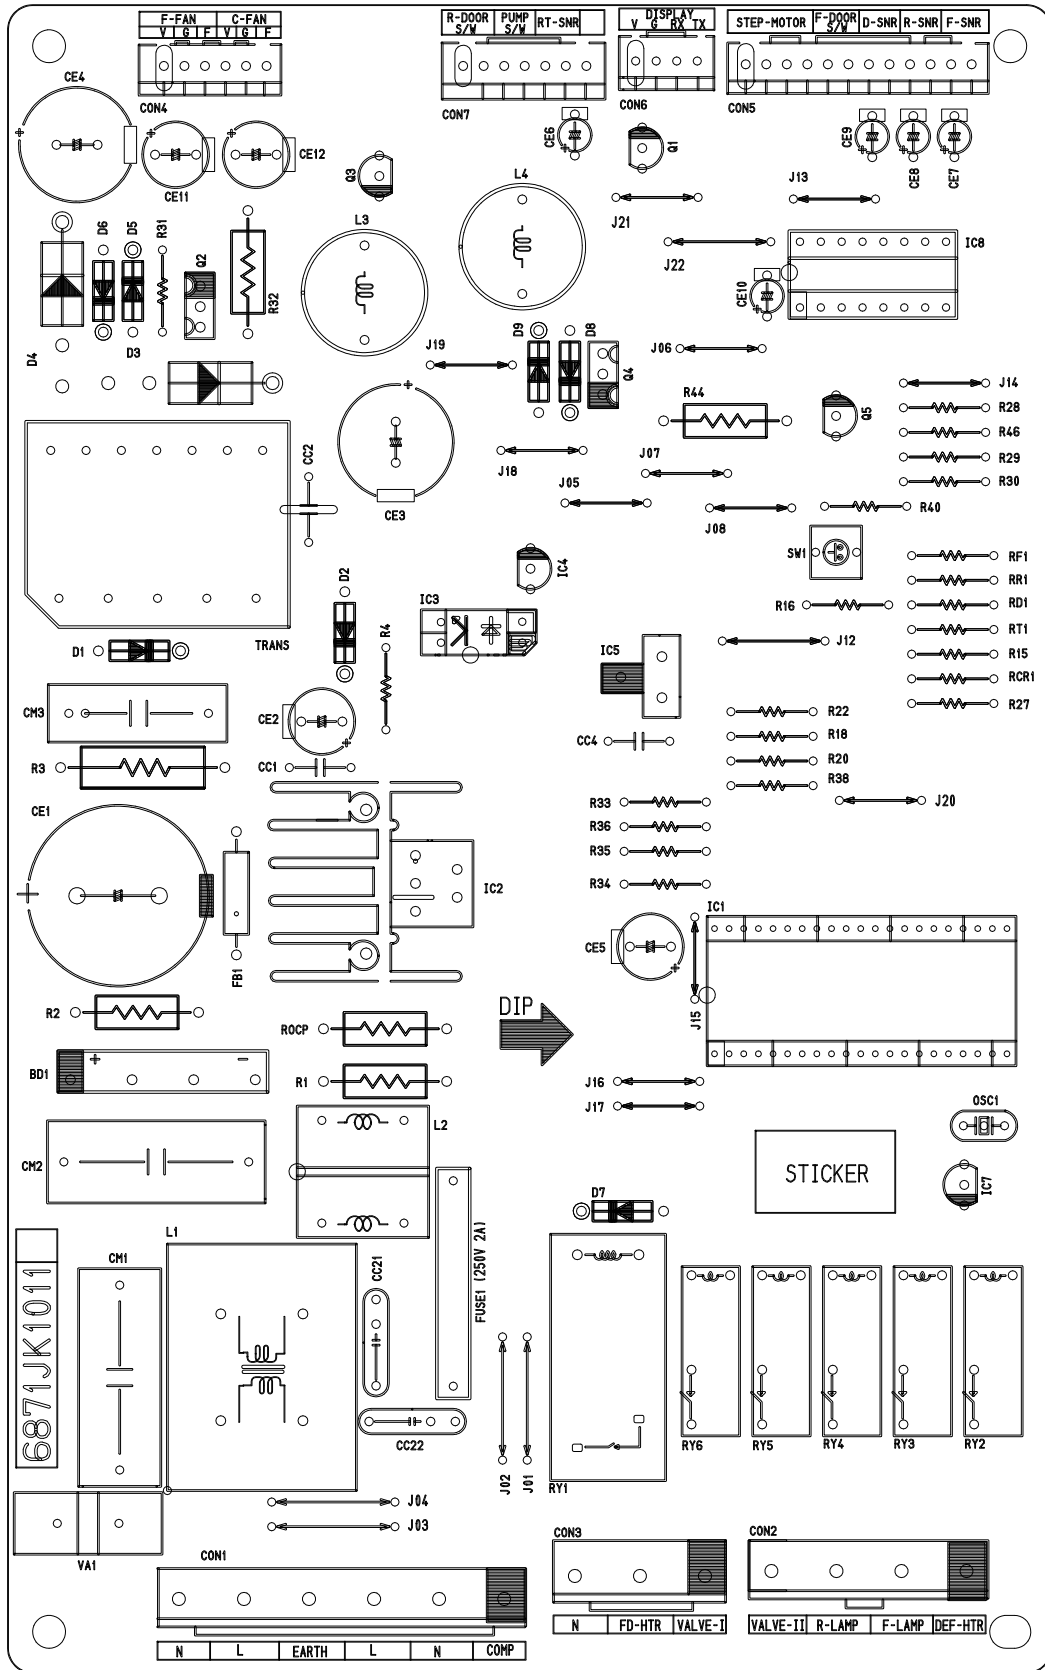

9-5 MAIN PWB ASSEMBLY AND PARTS LIST

9-5-1 Main PWB Assembly

9-5-2 Replacement Parts List