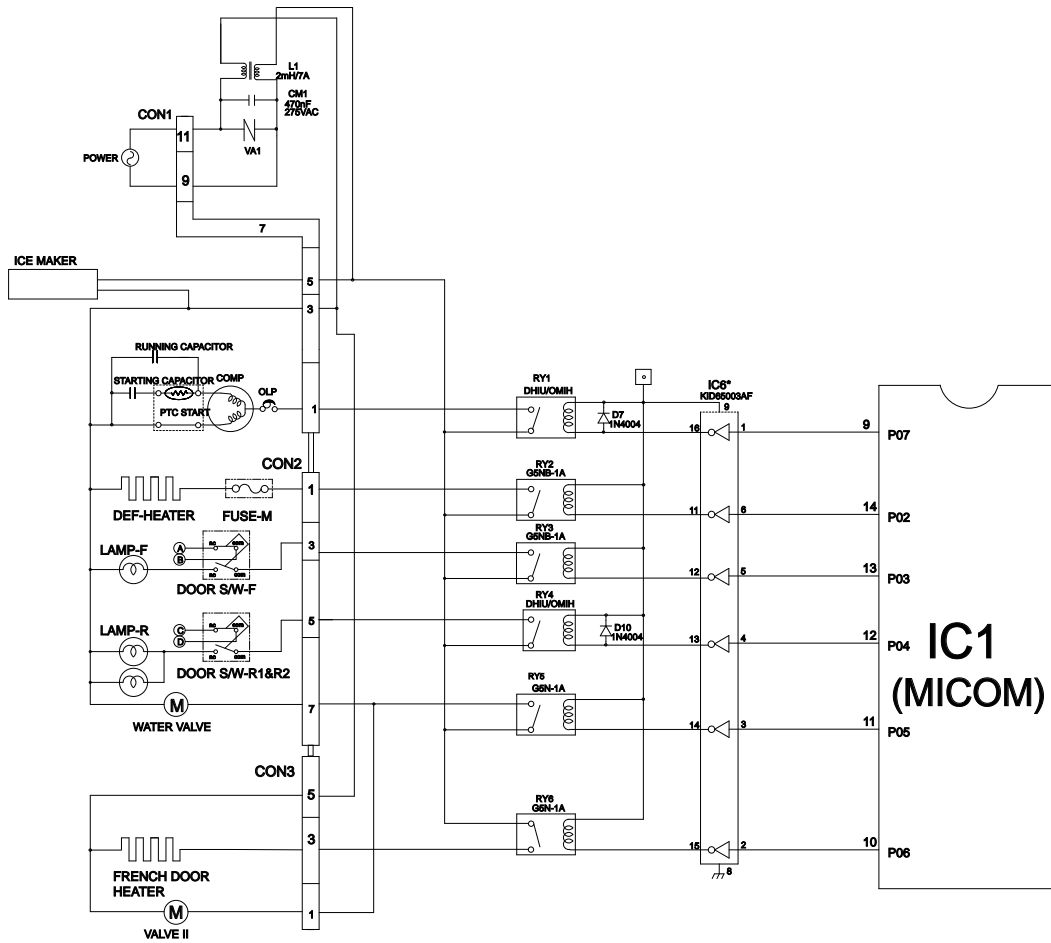

9-2-4 Load / Buzzer Drive & Open Door Detection Circuit

1. Load Drive Condition Check

LOAD TYPE	COMP	DEFROSTING HEATER	F LAMP	R LAMP	FRENCH DOOR HEATER DEW HEATER	VALVE
Measurement Location	CON1 PIN1	CON2 PIN1	CON2 PIN3	CON2 PIN5	CON3 PIN3	CON2 PIN7
Condition	ON	115V				
	OFF	1V or below				

Note:

To measure outputs of the control board, check voltages between each Measurement Location and CON1 PIN 3 (neutral).