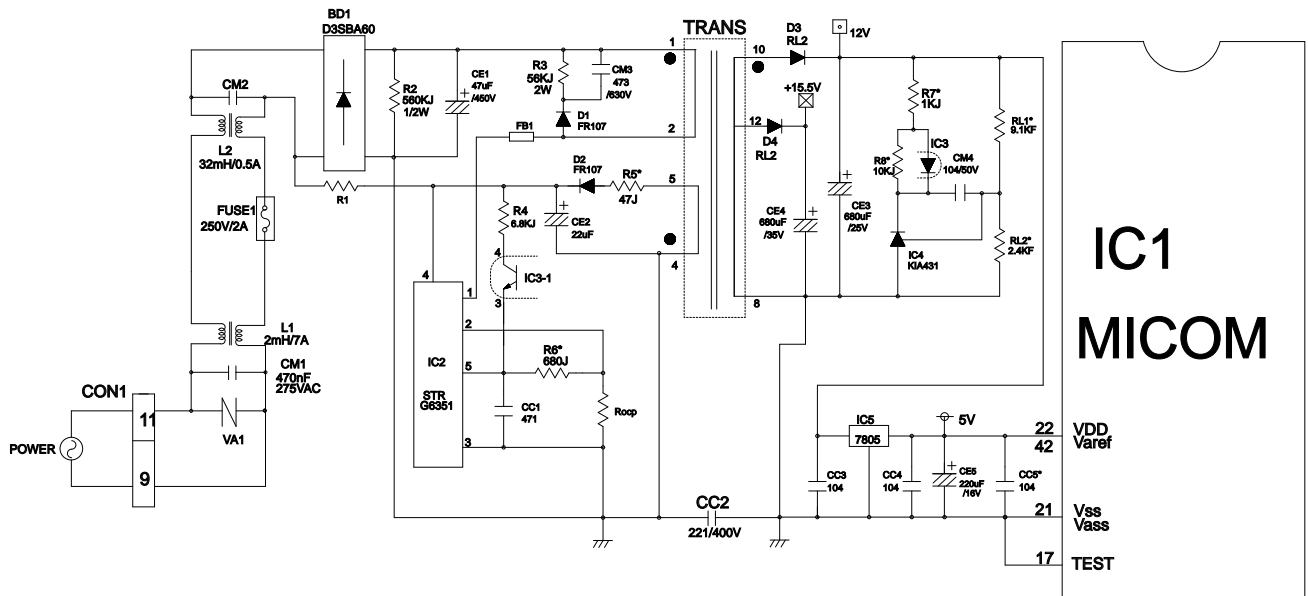

9-2 PCB FUNCTION

9-2-1 Power Circuit

The secondary part of the TRANSFORMER is composed of the power supply for the display, the BLDC FAN Motor drive (15.5 V), the relay drive (12 Vdc) and the MICOM and IC (5 Vdc).

The voltage for each part is as follows:

PART	VA 1	CE 3	CE 4	CE 5
VOLTAGE	115 Vac	12 Vdc	15.5 Vdc	5 V

VA1 is a part for preventing over voltage and noise. When 385V or higher power is applied, the inside elements are short-circuited and broken, resulting in blowout of the fuse in order to protect the elements of the secondary part of the TRANSFORMER.