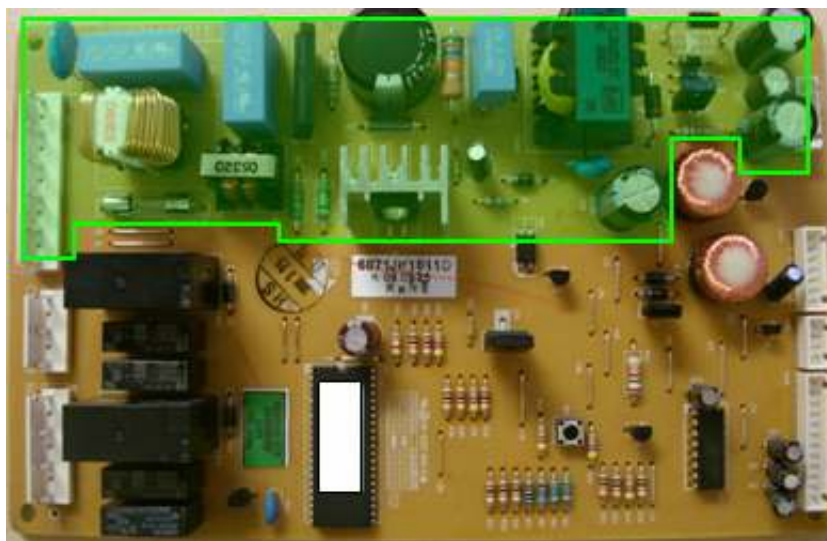

9-2 PCB FUNCTION

9-2-1 Power Circuit

The secondary part of the TRANSFORMER is composed of the power supply for the display, the BLDC FAN Motor drive (15.5 V), the relay drive (12 Vdc) and the MICOM and IC (5 Vdc).

The voltage for each part is as follows:

PART	VA 1	CE 3	CE 4	CE 5
VOLTAGE	115 Vac	12 Vdc	15.5 Vdc	5 V

VA1 is a part for preventing over voltage and noise. When 385V or higher power is applied, the inside elements are short-circuited and broken, resulting in blowout of the fuse in order to protect the elements of the secondary part of the TRANSFORMER.