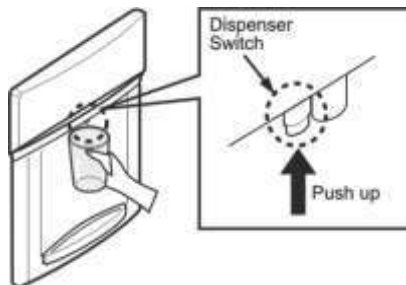

8.2 WATER DISPENSER (on some models)

1. Push up the dispenser switch with a cup until you hear click to get cold water.
Try can be easily removed by pressing and pull in git.