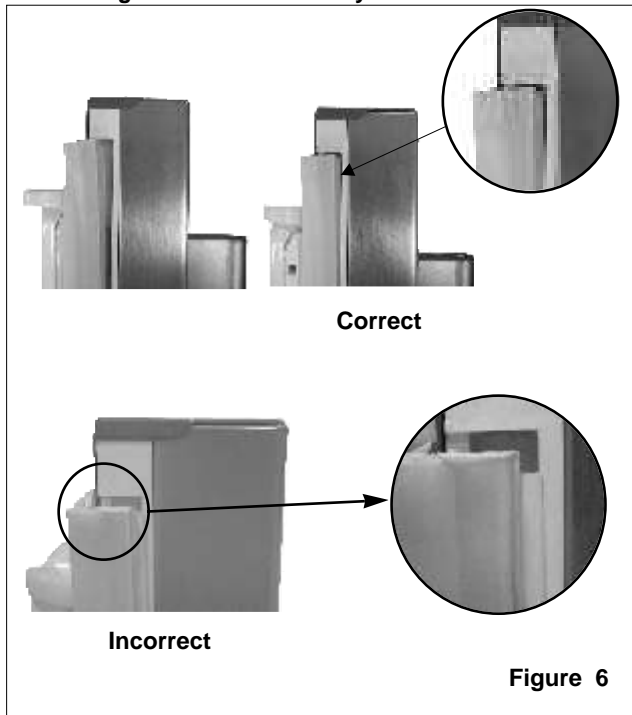

### 1. Insert gasket bracket clips

- 1) Insert gasket bracket edge beneath door frame edge.
- 2) Turn upper gasket bracket spring so that both spring ends are in the door channel.

3) Push in clip until you hear it snap securely into place.

Figure 5

4) Push in remaining two clips until you hear each snap securely into place.

**Note:** Make sure that no part of gasket bracket edge protrudes from beneath door frame edge.

**2. Insert gasket into channel**

1) Snap gasket assembly into the door bracket.

**Inserting the Gasket Assembly into the Bracket Door.**

Figure 6

2) Press gasket into channel on the three remaining sides of door.

Figure 7

**3. Replace door frame cover**