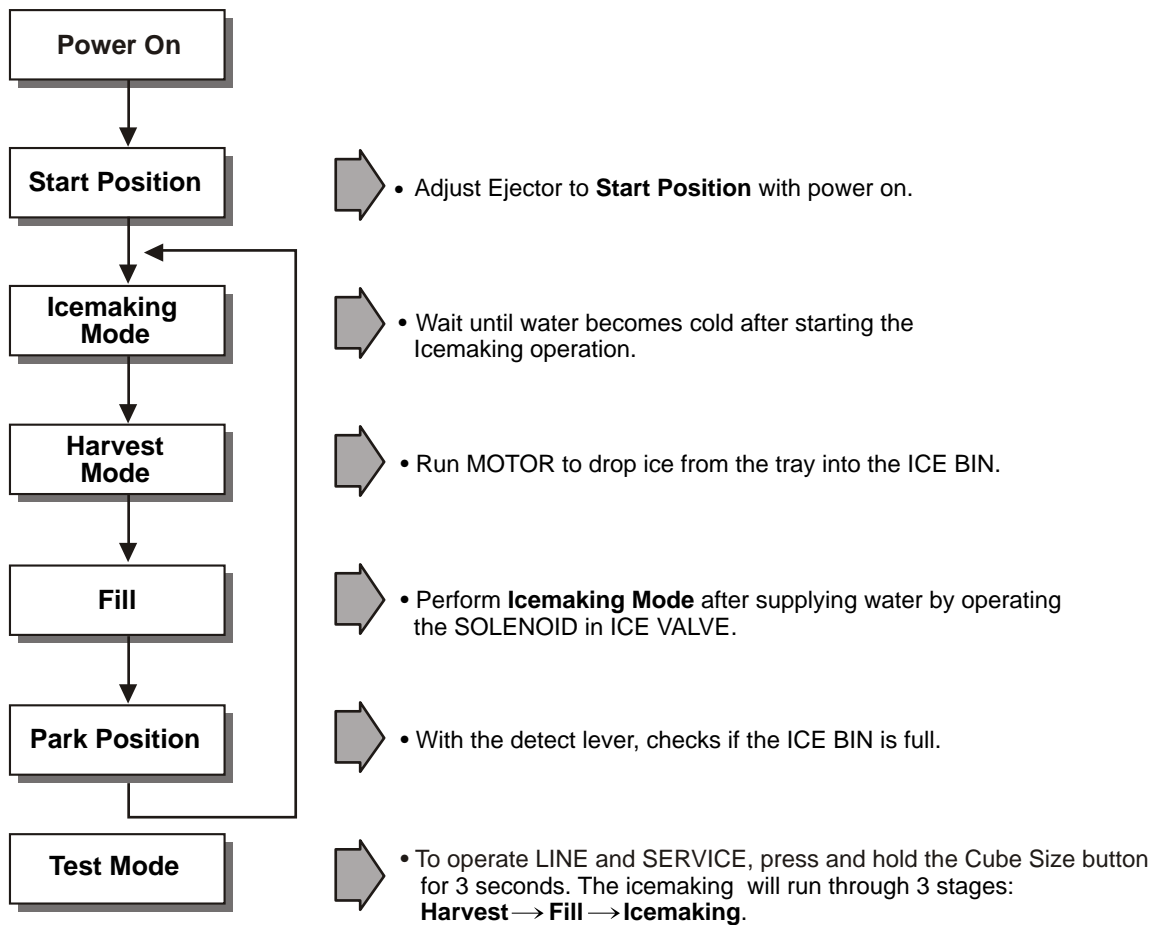

7. ICEMAKER OPERATING PRINCIPLES AND REPAIR

7-1 OPERATION PRINCIPLE

7-1-1 Operation Principle of Icemaker