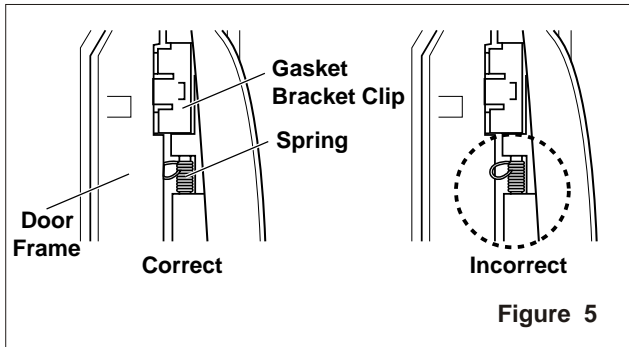

### 1. Insert gasket bracket clips

- 1) Insert gasket bracket edge beneath door frame edge.
- 2) Turn upper gasket bracket spring so that both spring ends are in the door channel.

3) Push in clip until you hear it snap securely into place.

Figure 5

4) Push in remaining two clips until you hear each snap securely into place.

**Note:** Make sure that no part of gasket bracket edge protrudes from beneath door frame edge.

**2. Insert gasket into channel**