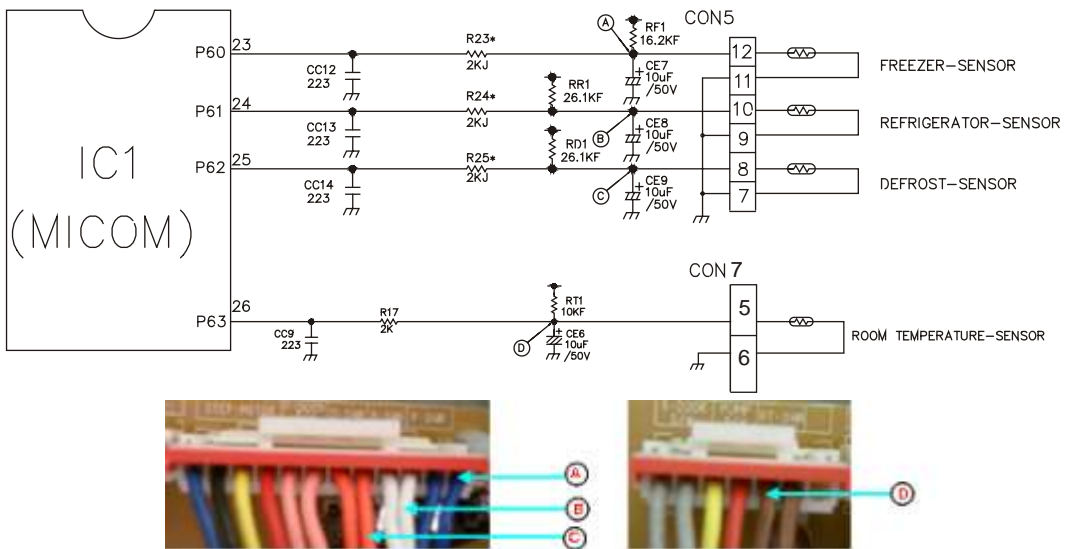

9-2-5 Temperature Sensor Circuit

The upper CIRCUIT reads REFRIGERATOR temperature, FREEZER Temperature, and DEFROST-SENSOR temperature for defrosting and the indoor temperature for compensating for the surrounding temperature into MICOM. OPENING or SHORT state of each TEMPERATURE SENSOR are as follows:

SENSOR	CHECK POINT	NORMAL (-30°C ~ 50°C)	SHORT-CIRCUITED	OPEN
Freezer Sensor	POINT (A) Voltage	0.5 V ~ 4.5 V	0 V	5 V
Refrigerator Sensor	POINT (B) Voltage			
Defrosting Sensor	POINT (C) Voltage			
Room Temperature sensor	POINT (D) Voltage