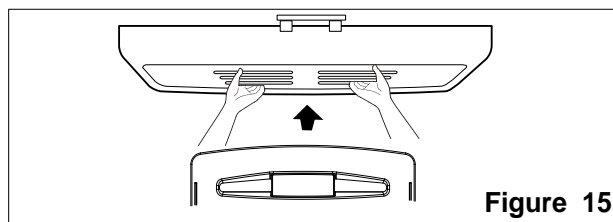

#### 3-5-1 To change the refrigerator light

1. Unplug the power cord from the outlet.
2. Remove refrigerator shelves.
3. Release the hooks on the front of the light shield with the help of a flat screwdriver and pull the shield down to remove it.
4. Turn the bulb counterclockwise.
5. To assemble, first insert the hooks at the back and then push up the light shield.