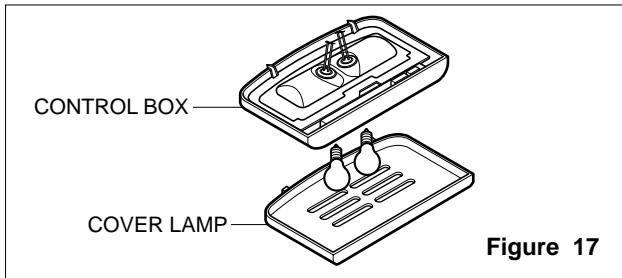

3-6 REFRIGERATOR CONTROL BOX

1. First, remove all shelves in the refrigerator, then remove the refrigerator control box by loosening 2 screws.

2. Remove the Refrigerator Control Box by pulling it downward.
3. Disconnect the lead wire on the right position and separate the lamp sockets.

2) Remove the lower drawer.