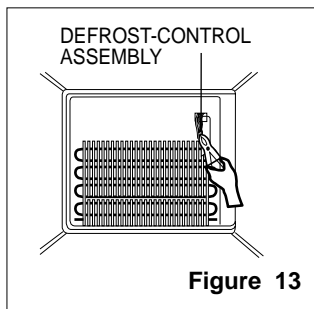

Figure 12

Figure 13