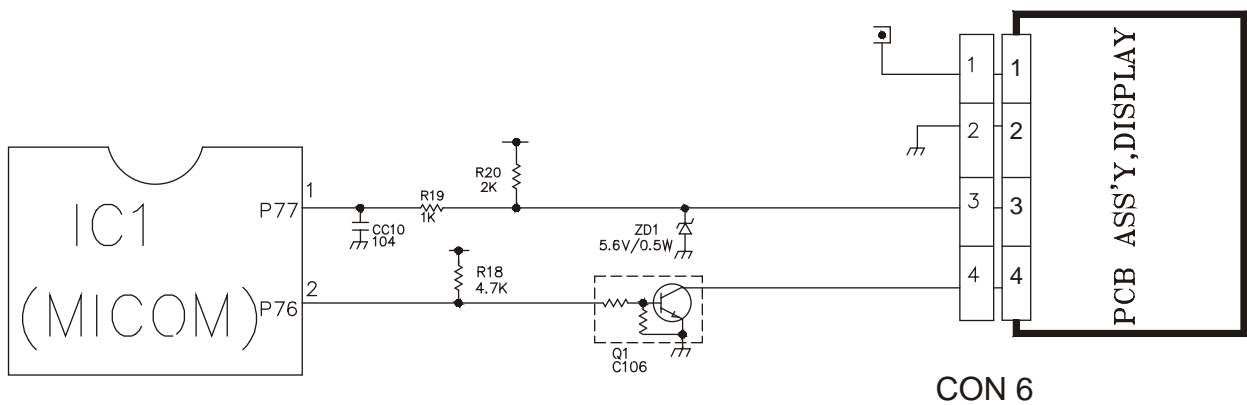

### 9-2-9 Key Button Input & Display Light-On Circuit

The circuit shown above determines the communication between Main PCB and Display PCB. When a function control key on the operation display is pushed. It also turns on the corresponding function indication LED Module SEVEN SEGMENTS DISPLAY. Then the PCB Assy Display send the corresponding function to the PCB Assy Main to execute the function.