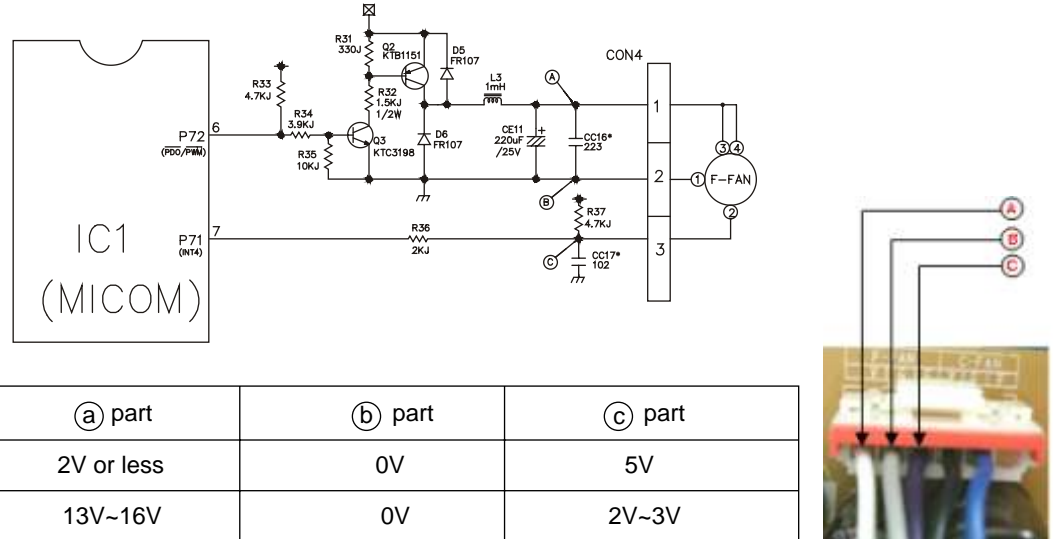

2. Motors driving circuit

2.1 Fan motor driving circuit (freezing compartment fan)

1. This circuit makes standby power 0 by cutting of power supplied to ISs inside of the fan motor in the fan motor OFF
2. This is a circuit to perform a temporary change of speed for the fan motor and applies DC voltage up to 7.5V ~ 16V to motor
3. This circuit prevents over-driving the fan motor by cutting of power applied to the fan motor in the lock of fan motor by sensing the operation RPM of the fan motor.