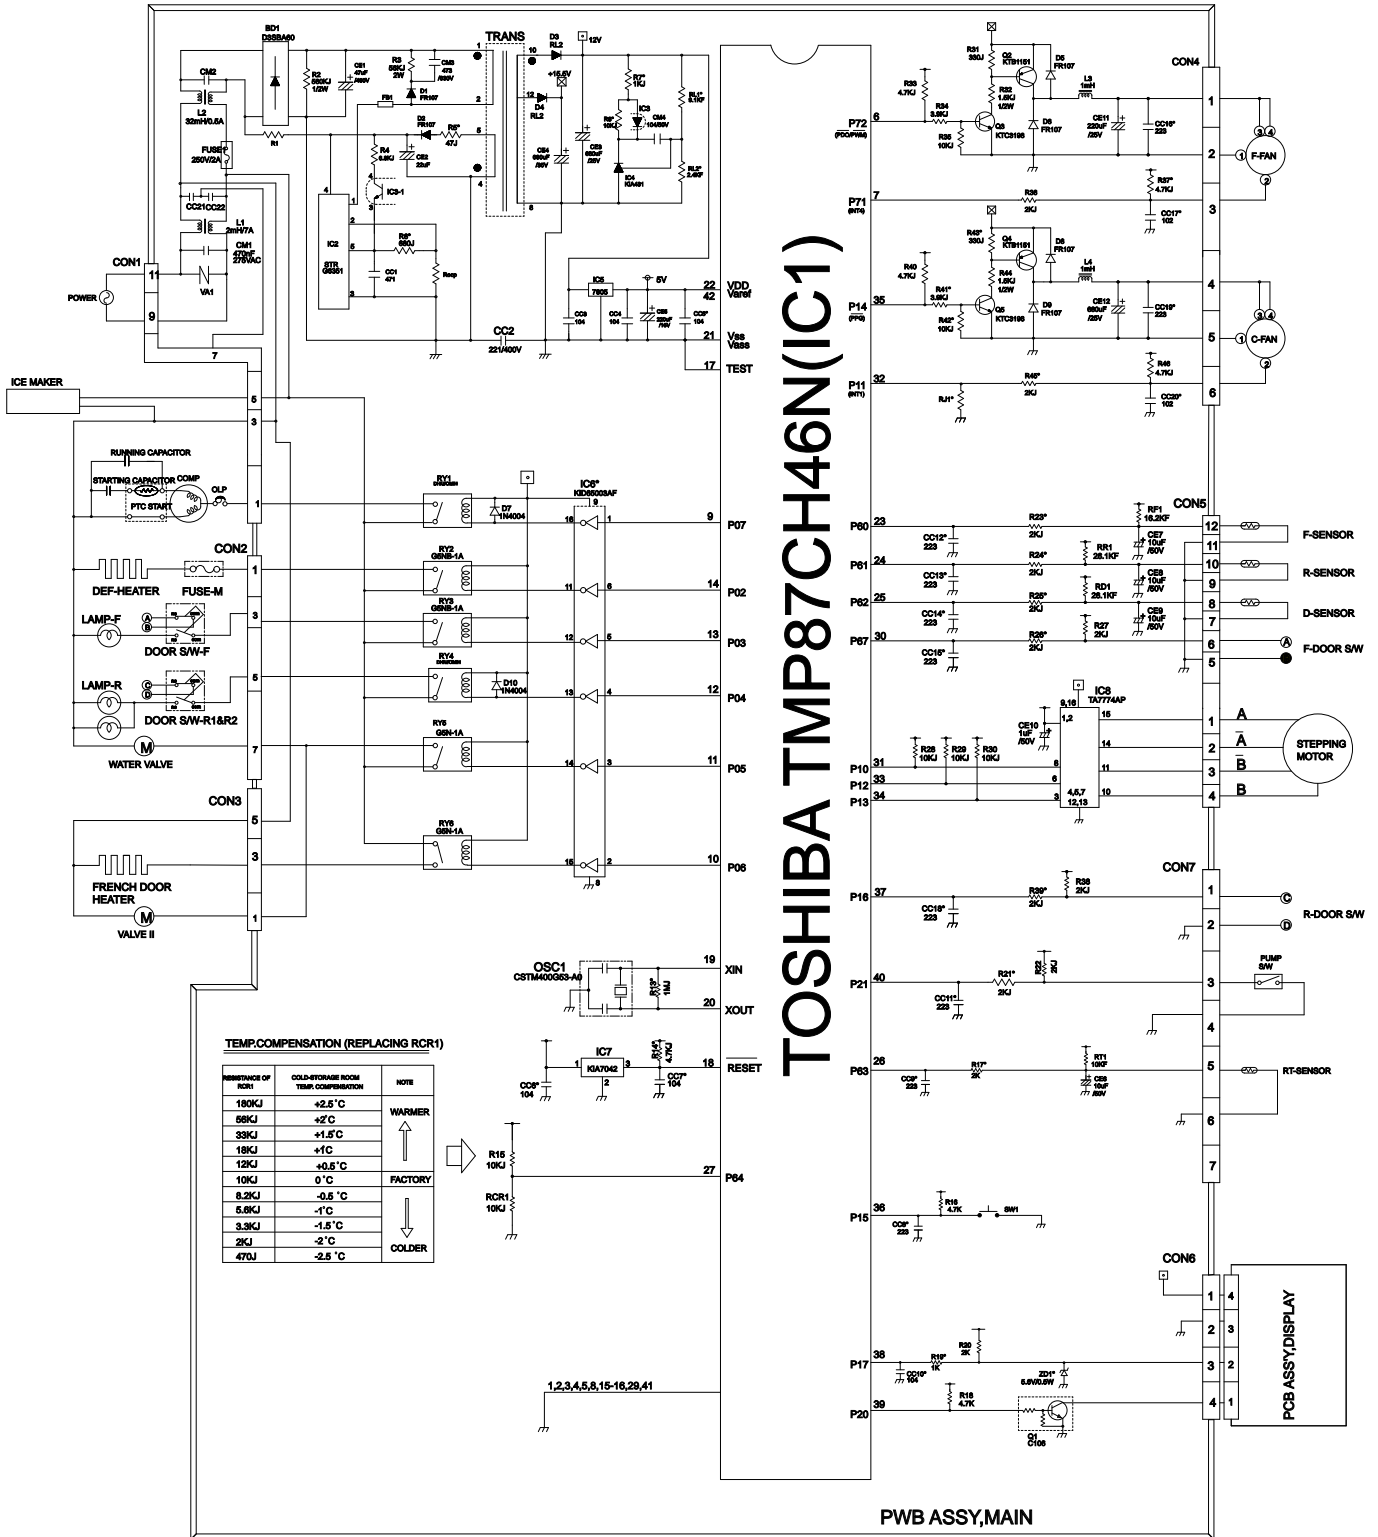

No	P/NO	DESCRIPTION	SPEC	MAKER	REMARK
1	6170.82028	TRANSFORMER, SMPS COIL 1	BEST-BRAVO-PJT WINNER-PJT	DOO SAN	T-1,6
2	6170.8202C	TRANSFORMER, SMPS COIL 1	DL-PJT 2.5M/20M	SAM IL	TRANS
3	6170.8202D	TRANSFORMER, SMPS COIL 1	BRAVO-PJT 220-240V	SAM IL	TRANS
4	6630.66002E	CONNECTOR (CIRC), WAFER	YK96-10AV	YEON HO	CON1
5	6630.66003E	CONNECTOR (CIRC), WAFER	YK96-07AV	YEON HO	CON2
6	6630.66004E	CONNECTOR (CIRC), WAFER	YK96-05AV	YEON HO	CON3
7	6630.66004E	CONNECTOR (CIRC), WAFER	SM250 YEONHO 6P 2.5MM STRAIGHT SN	YEON HO	CON4
8	6630.66004L	CONNECTOR (CIRC), WAFER	SM250 YEONHO 12P 2.5MM STRAIGHT SN	YEON HO	CON5
9	6630.66004C	CONNECTOR (CIRC), WAFER	SM250 YEONHO 4P 2.5MM STRAIGHT SN	YEON HO	CON6
10	6630.66004F	CONNECTOR (CIRC), WAFER	SM250 YEONHO 7P 2.5MM STRAIGHT SN	YEON HO	CON7
11	01Z7.K2002E	IC, DRAWING	IMP70846N 42P SDIP BK OIP WINNER-PJT BASIC/OIS	TOSHIBA	IC1
12	01SK.65100A	IC, POWER MANAGEMENT	STR-66351 5PIN BK SPS 2.4PIN FORM	SANKEN	IC2
13	01PM.9E001A	IC, POWER MANAGEMENT	PS26611-1-V NEC 4P, DIP BK - TLP72IF	NEC	IC3
14	01KE.43000A	IC, REC	KI431 T1PT	KEC CHANGJIANG	IC4
15	01KE.78002Z	IC, LINEAR	KI4765P1 30IP BK 5V TA REFORM	KEC CHANGJIANG	IC5
16	01KE.62003B	IC, REC	KI65003AP 16P SDIP BK DRIVE IC	KEC	IC6
17	01KE.650030C	IC, STANDARD LOGIC	KI65003AF 16 50P BK 7OH DRIVE	KEC	IC6
18	01KE.704200D	IC, REC	KI47042P 2K/TP 4.2 RESET REC - - -	KEC	IC7
19	01T0.77400A	IC, DRAWING	TA7774AP 16, SDIP BK DRIVE, IC STEPPING MOTOR	TOSHIBA	IC8
20	01Z7.K2002M	IC, DRAWING	IMP70846N 42P SDIP BK OIP WINNER-PJT ARGENTINA	TOSHIBA	IC1
21	6520.E2005A	RELAY	AL1E512 250VAC 16A 12VDC IA NO VENTING	MATSUSHITA	RY1
22	6520.E2005B	RELAY	GSJ5-1A-NT 250VAC 16A 12VDC IA NO VENTING	OMRON	RY1
23	6520.E2005C	RELAY	DH1U II 250VAC 16A 12VDC IA VENTING	OMRON	RY1
24	6520.E2005D	RELAY	GMH-SS-112LM DEG AC240V DC12V 16A IA	OMRON	RY1
25	6520.E2005E	RELAY	GMH-1A OMRON 250VAC 1.5A 12VDC IA JAPAN	OMRON	RY3,RY5,RY6,RY7,RY8
26	6520.E2005F	RELAY	GMH-1A-E(CHINA) OMRON 250VAC 1.5A 12VDC IA NO VENTING	OMRON	RY3,RY5,RY6,RY7,RY8
27	6520.E2005G	RELAY	GMH-1A-E(JAPAN) OMRON 250VAC 1.5A 12VDC IA NO VENTING	OMRON	RY3,RY5,RY6,RY7,RY8
28	6520.E2005H	RELAY	PJ-11203M(CHINA) 250VAC 3A 12VDC IA NO VENTING	TYCO	RY3,RY5,RY6,RY7,RY8
29	6520.E2005I	RELAY	ALD112(JAPAN) 250VAC 3A 12VDC IA NO VENTING	MATSUSHITA	RY3,RY5,RY6,RY7,RY8
30	6520.E2005J	RELAY	ALD112 MITSUBISHI 250VAC 3A 12VDC IA NO VENTING	MATSUSHITA	RY3,RY5,RY6,RY7,RY8
31	6520.E2005K	RELAY	GMH-1A OMRON 250VAC 1.5A 12VDC IA	OMRON	RY2,RY4
32	6520.E2005L	RELAY	GMH-1A-E(CHINA) OMRON 250VAC 1.5A 12VDC IA NO VENTING	OMRON	RY2,RY4
33	6520.E2005M	RELAY	GMH-1A-E(JAPAN) OMRON 250VAC 1.5A 12VDC IA NO VENTING	OMRON	RY2,RY4
34	6520.E2005N	RELAY	GMH-1A OMRON 250VAC 1.5A 12VDC IC NO VENTING	OMRON	RY2,RY4
35	6520.E2005O	RELAY	GMH-1A OMRON 250VAC 1.5A 12VDC IC NO VENTING	OMRON	RY2,RY4
36	6212BA3041A	RESONATOR, CERAMIC	CST1.S4M0053-40 MURATA 4.00MHz +/- 0.5% TA 16PF 3	MURATA	OSC1
37	6102.BB001B	VARIABLE	INF40521 ILJIN UL/VDR BK 620V	ILJIN	VA1
38	6102.BB001A	VARIABLE	SV320-14A	AB	VA1
39	6102.BB001C	VARIABLE	TYR1261	THINKING	VA1
40	6102.BB001D	VARIABLE	INF4033K ILJIN UL/CSA/VDR BK, SVC33D-14A ISAW HMA, TYR1433(THINKING)	ILJIN / THINKING	VA1
41	00B3.60000A	DIODE, RECTIFIERS	D358A60 BK SHINDENGEN - 600V 4A BDA - IOUA	SHINDENGEN	BD1
42	00D4.04000A	DIODE, RECTIFIERS	RECT1M402A TP	SAM WHA	BD1
43	00D1.07000A	DIODE, RECTIFIERS	FR107 TP RECTRON D041 1000V IA 30A 500SEC 5A	DELTA	BD1, BD2, BD5, BD6, BD8, BD9
44	00D5.A00070A	DIODE, RECTIFIERS	RL2 SANKEN BK NON 400V 2A 40A 50SEC IOUA	SANKEN	BD3, BD4
45	00ZM.000025A	DIODE, ZENERS	NE232B MOTOROLA TP D034 0.5W 5.6V 8MA .PF	DELTA	ZD1
46	00E1.00000A	CAPACITOR, FIXED ELECTROLYTIC	1UF 16V 50% RYX 20% FMS TP 5 LYXA/SMI	SAM WHA / HONG-MING	CE10
47	00E2.00000A	CAPACITOR, FIXED ELECTROLYTIC	10UF 16V 50% RYX 20% FMS TP 5 IRG/YXA/SMI	SAM WHA / HONG-MING	CE5, CE9
48	00E3.2F633B	CAPACITOR, FIXED ELECTROLYTIC	220UF 16V 50% RYX 20% FMS TP 5 IRG/YXA/SMI	SAM WHA / HONG-MING	CE5
49	00E4.2F633B	CAPACITOR, FIXED ELECTROLYTIC	220UF 16V 50% RYX 20% FMS TP 5 LYXA/SMI	SAM WHA / HONG-MING	CE11
50	00E5.2F633B	CAPACITOR, FIXED ELECTROLYTIC	220UF 16V 50% RYX 20% FMS TP 5 LYXA/SMI	SAM WHA / HONG-MING	CE12
51	00E6.2F633B	CAPACITOR, FIXED ELECTROLYTIC	220UF 16V 50% RYX 20% FMS TP 5	SAM WHA	CE2
52	00E7.1A633B	CAPACITOR, FIXED ELECTROLYTIC	47UF 16V 450V 20% BULK SMI IN IKL/TANC/MI	SAM WHA / HONG-MING	CE3
53	00E8.7A633B	CAPACITOR, FIXED ELECTROLYTIC	680UF 16V 25V 20% BULK SMI IN IKXL/YXG/LUI	SAM WHA / HONG-MING	CE4
54	00E9.7A633B	CAPACITOR, FIXED ELECTROLYTIC	680UF 16V 25V 20% TP 5 FL IKXL/YXG/LUI	SAM WHA / HONG-MING	CE4
55	00I1.02000A	CAPACITOR, FIXED CERAMIC(HIGH DIELECTRIC)	INF 2012 50V 80% .20% R1/P X7R	MURATA	CC17, CC20
56	00I2.23000A	CAPACITOR, FIXED CERAMIC(HIGH DIELECTRIC)	22NF 2012 50V 80% .20% R1/P X7R	MURATA	CC8, CC9, CC11-16, CC18-19
57	00I4.10K519	CAPACITOR, FIXED CERAMIC(High dielectric)	470PF 50V X 8 T452	SAM WHA	CC1
58	00I5.AIN529	CAPACITOR, FIXED FILM	0.1UF D 100V 10% BK TFS	SAM WHA	CC1
59	00I7.417470	CAPACITOR, FIXED FILM	0.047UF D 630V 0.05 BULK M/PP NI	PILKOR	CC1

9-6 PWB DIAGRAM

9-6-1 PWB Main Assembly