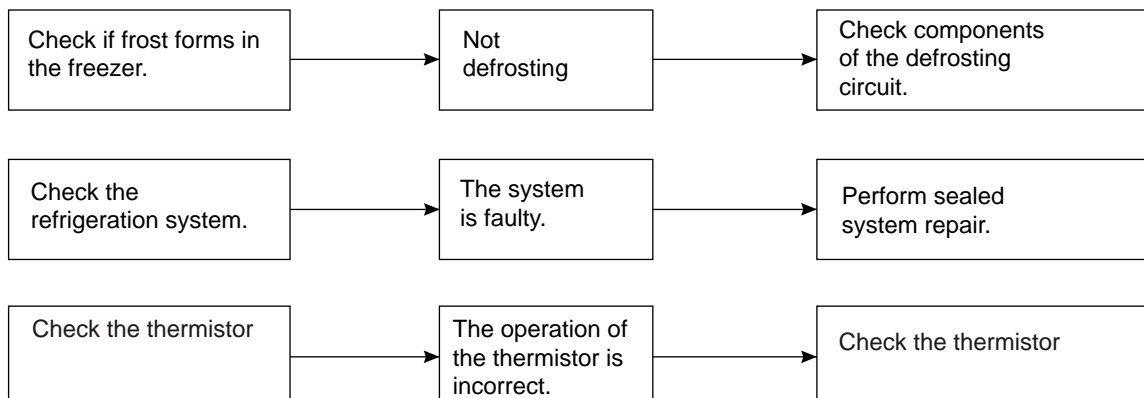

Other possible problems: