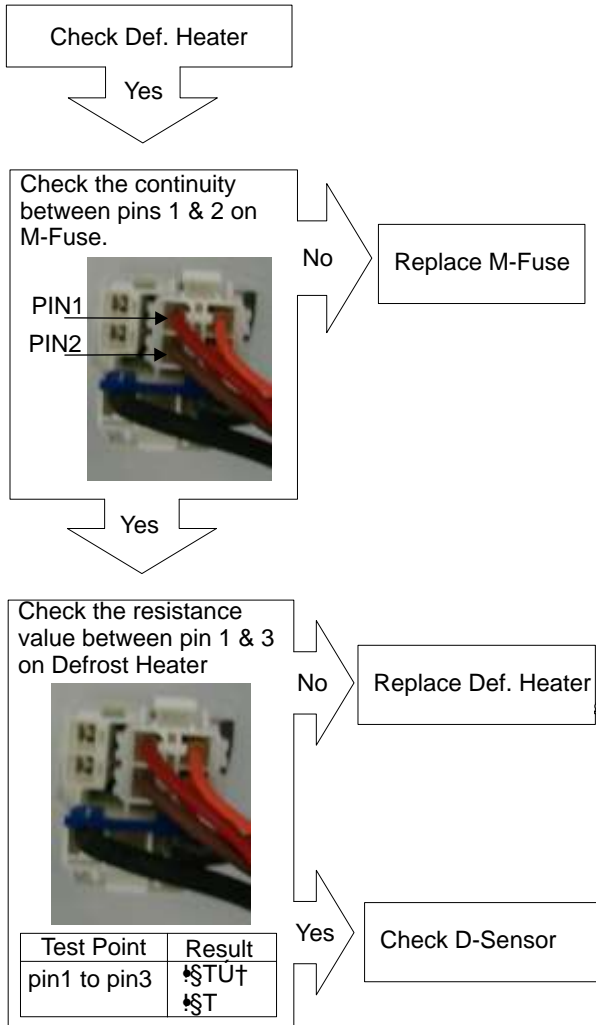

Yes

RESET TEST 3 MODE
Is the voltage value between 0 ~ 2 V AC

CON1
PIN3

CON2
PIN1

No
Replace Main PCB

Yes

Disassembly the back panel of the freezer compartment and identify the connector of the Defrost Heater and Defrost Sensor. Are this connectors loose?

No
Check Def. Heater

Yes
Reconnect

Defrost Heater Error

Is the resistance value of DEF-sensor like as below?
It depends on the temperature.

Defrost Sensor Resistance

Test Point	Result	Test Point	Result
- 30°	∞	10°	∞
- 20°	∞	20°	∞
- 10°	∞	30°	∞
0°	•	40°	∞