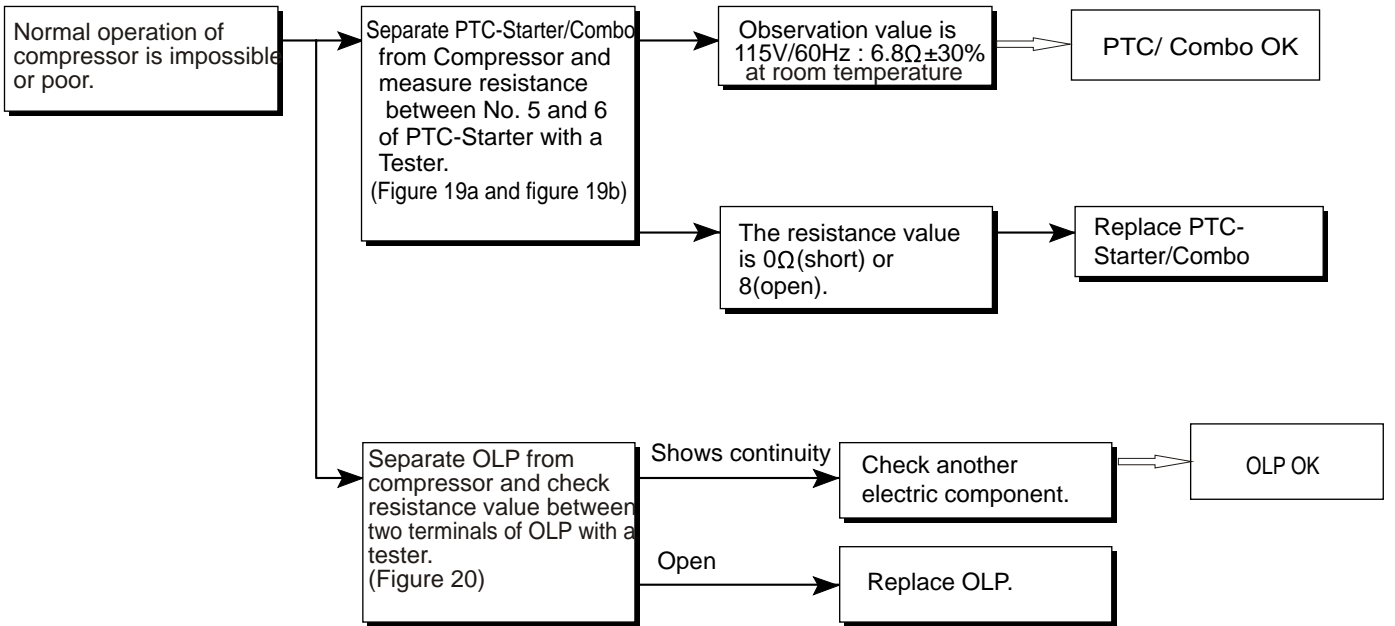

6-2 PTC / COMBO AND OLP