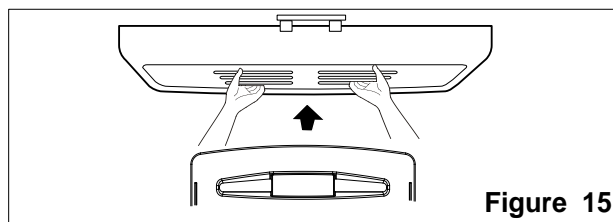

Figure 12

Figure 13

3-5 LAMP

Figure 14

3-5-1 To change the refrigerator light

1. Unplug the power cord from the outlet.
2. Remove refrigerator shelves.
3. Release the hooks on the front of the light shield with the help of a flat screwdriver and pull the shield down to remove it.
4. Turn the bulb counterclockwise.
5. To assemble, first insert the hooks at the back and then push up the light shield.