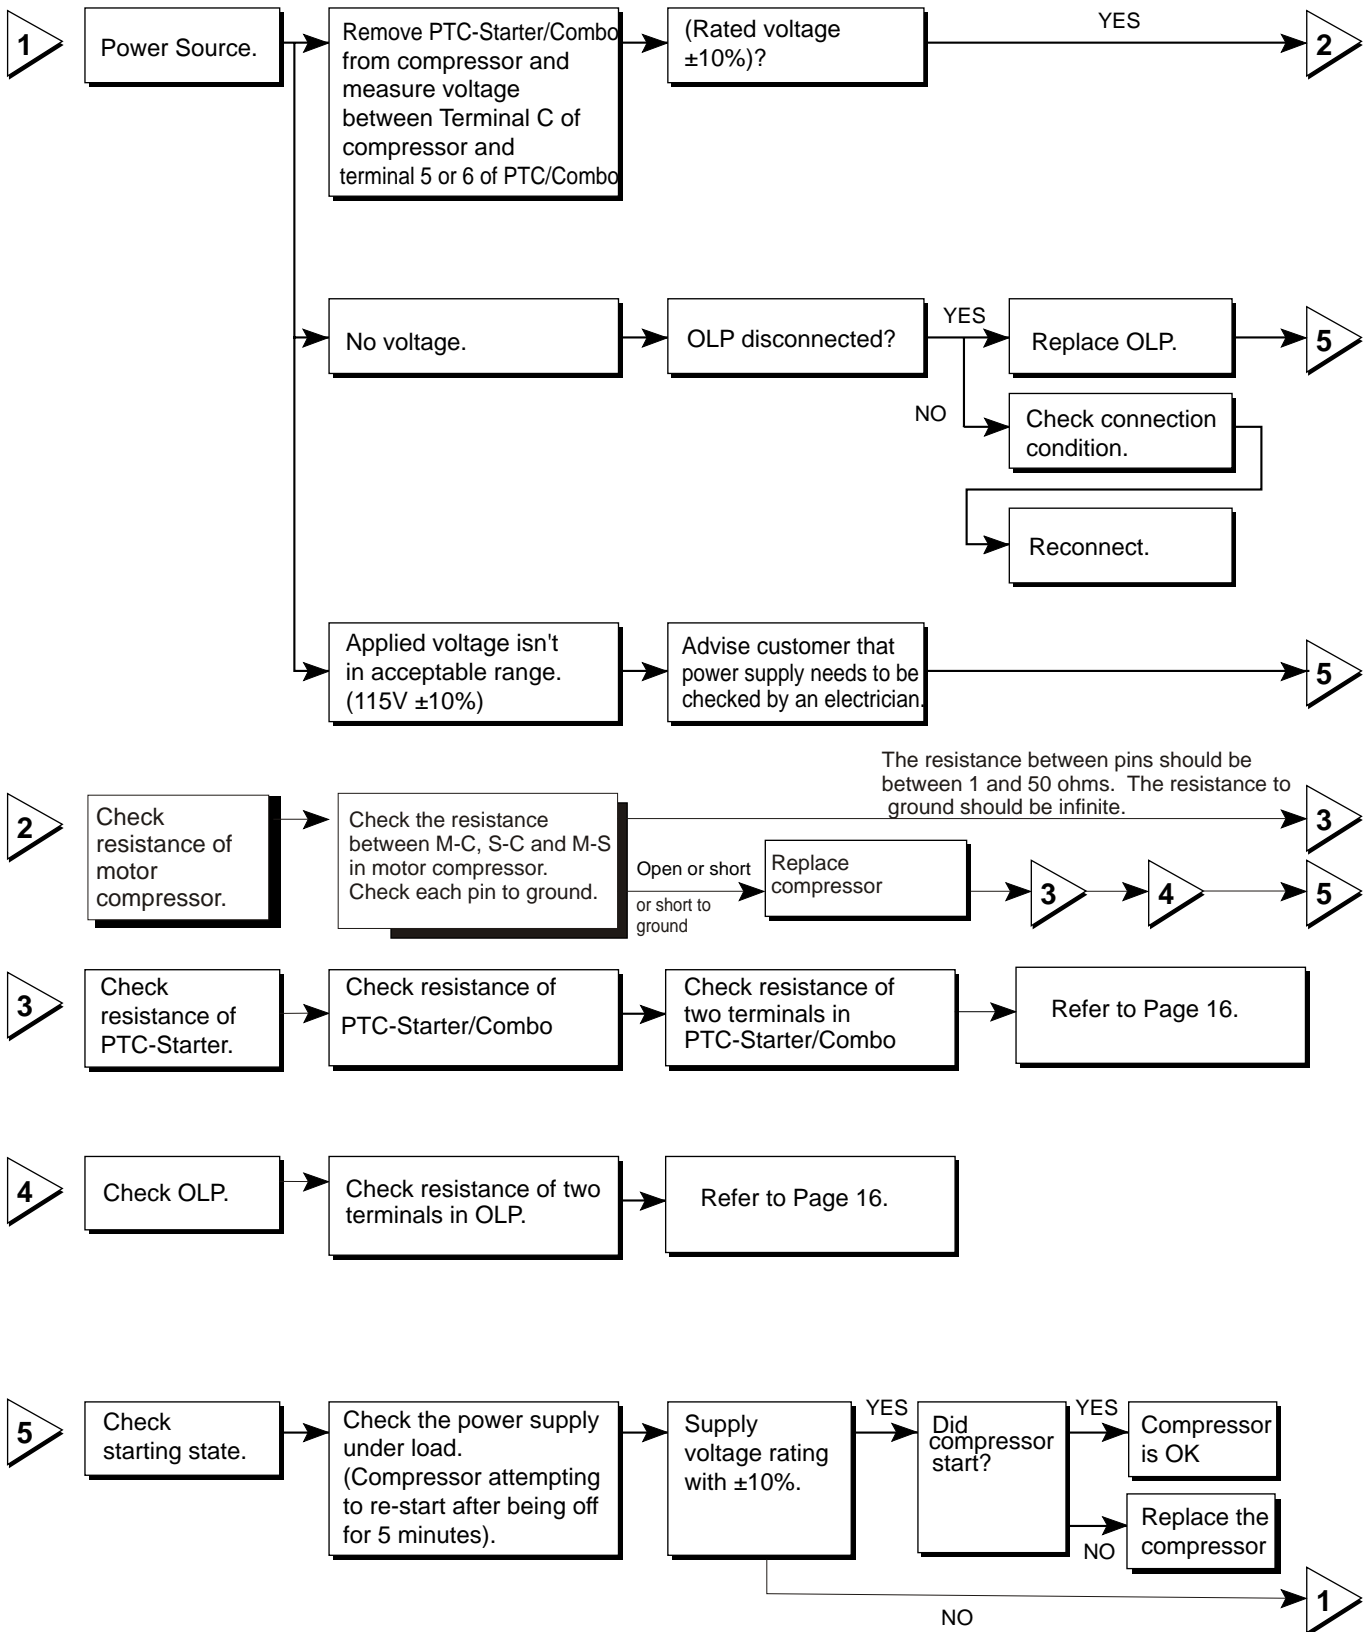

6. TROUBLESHOOTING

6-1 COMPRESSOR AND ELECTRIC COMPONENTS