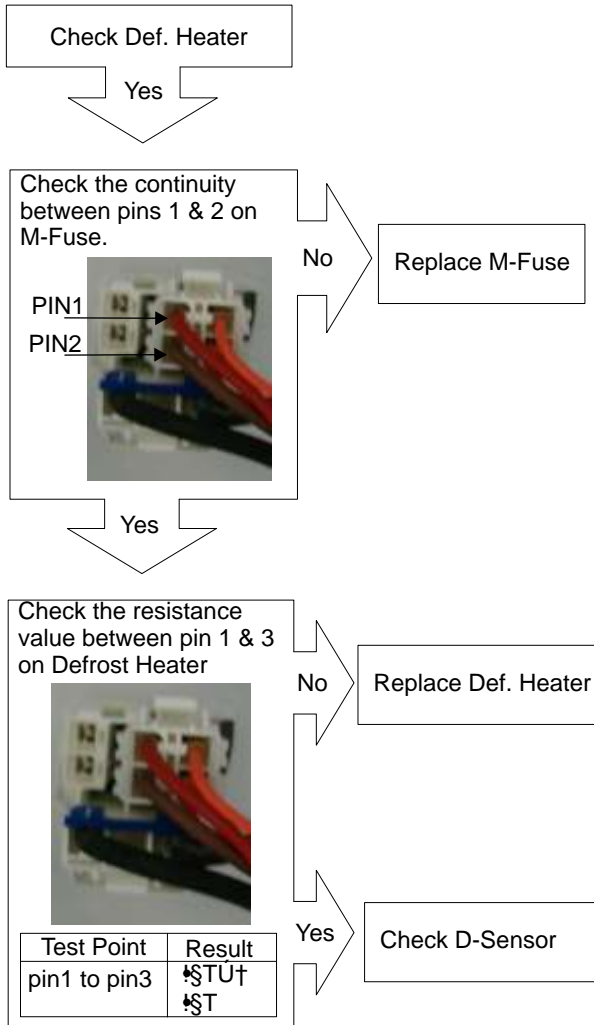

CON1

PIN3

CON2

PIN1

No

Replace Main PCB

Yes

Disassembly the back panel of the freezer compartment and identify the connector of the Defrost Heater and Defrost Sensor. Are this connectors loose?

No

Check Def. Heater

Yes

Reconnect

Defrost Heater Error

Is the resistance value of DEF-sensor like as below? It depends on the temperature.

Defrost Sensor Resistance

Test Point	Result	Test Point	Result
- 30°	∞	10°	∞
- 20°	∞	20°	∞
- 10°	∞	30°	∞
0°	•	40°	∞