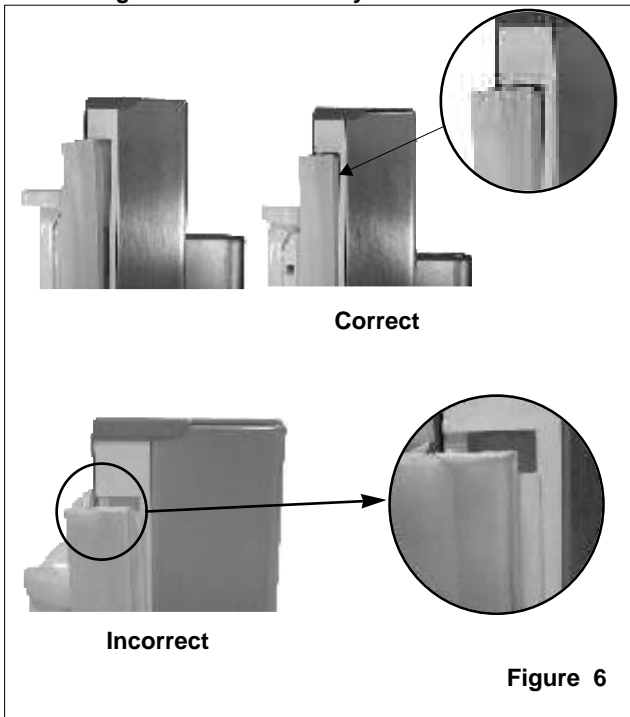

#### 1. Insert gasket bracket clips

- 1) Insert gasket bracket edge beneath door frame edge.
- 2) Turn upper gasket bracket spring so that both spring ends are in the door channel.

3) Push in clip until you hear it snap securely into place.

Figure 5

4) Push in remaining two clips until you hear each snap securely into place.

**Note:** Make sure that no part of gasket bracket edge protrudes from beneath door frame edge.

**2. Insert gasket into channel**

1) Snap gasket assembly into the door bracket.

**Inserting the Gasket Assembly into the Bracket Door.**

Figure 6

2) Press gasket into channel on the three remaining sides of door.

Figure 7

**3. Replace door frame cover**