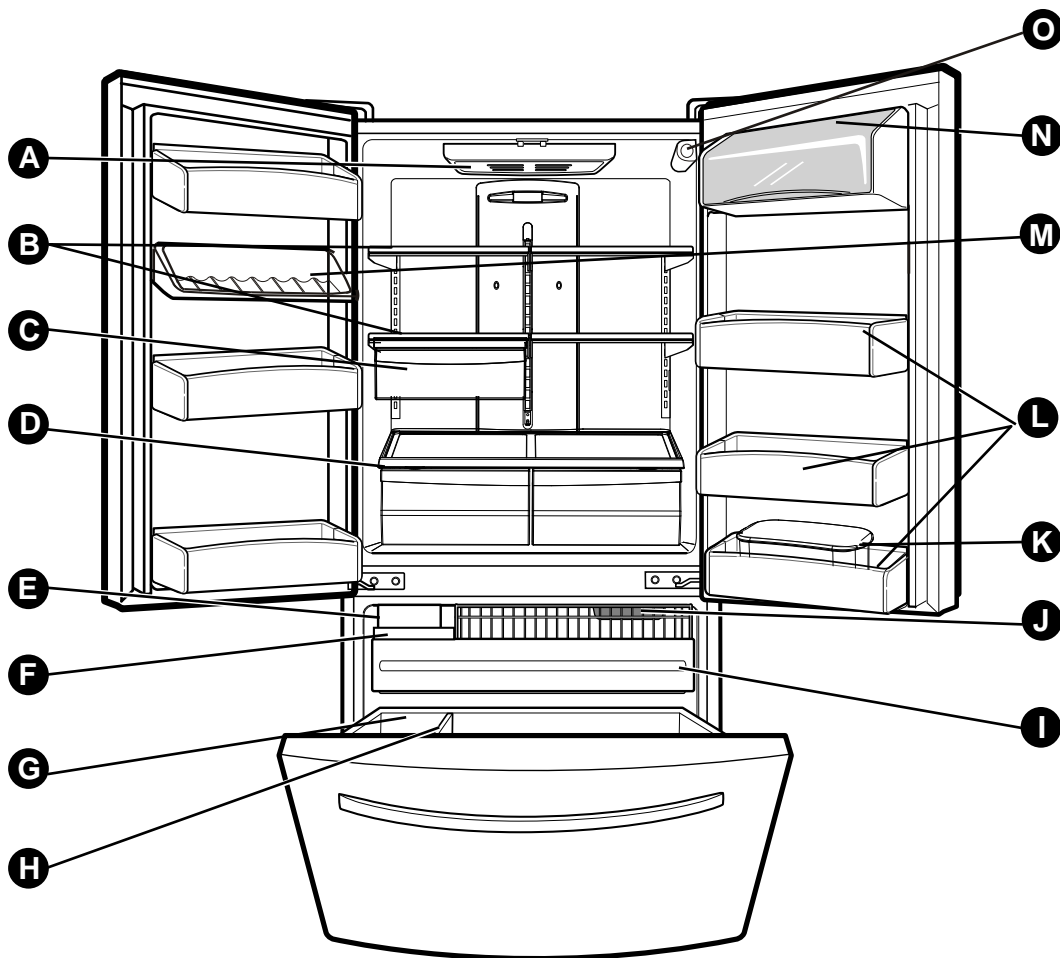

2. PARTS IDENTIFICATION

Use this section to become more familiar with the parts and features.

NOTE: This guide covers several different models. The refrigerator you have purchased may have some or all of the items listed below. The locations of the features shown below may not match your model.

A Refrigerator Light	I Glide-Out Drawer Basket
B Refrigerator Shelves	J Freezer Light
C Snack Pan	K Egg Box
D Crisper	L Modular Door Bins
E Adjust-a-Cube Ice Maker	M Can Rack*
F Ice Bin	N Dairy Corner
G Durabase	O Filter
H Divider	

*On some models