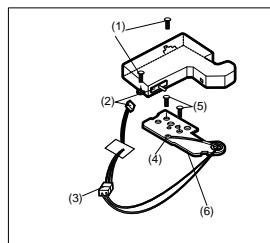

3. DISASSEMBLY

3-1 DOOR

► Left Door

- Loosen the screws and remove the cover on back side (see figure A).
- Disconnect water supply tube by pushing back on the disconnect ring (3).
- Loosen the cover screws (1).
- Disconnect door switch wire (2).
- Disconnect wire harness (4).
- Pull out the tube (5).
- Loosen hinge bolts (6).
- Lift off the top hinge (7).
- Place the door on a non-scratching surface with the inside up.

► Right Door

- Loosen the cover screws (1).
- Disconnect door switch wire (2).
- Disconnect wire harness (3).
- Loosen ground screw (4).
- Loosen hinge bolts (5).
- Lift off the top hinge (6).
- Place the door on a non-scratching surface with the inside up.

RIGHT

Figure 1

Door Gasket Removal

1. Remove door frame cover

Starting at top of cover and working down, snap cover out and away from door.

2. Remove gasket bracket clips

There are two clips on each door. Start bracket removal near one of the middle clips.

1) Pull gasket back to expose gasket bracket clip and door frame.
2) Insert a flat tip screwdriver into seam between gasket bracket and door frame and pry back until clips snap out.
3) Continue prying back along seam until all clips snap out.

3. Remove gasket

Pull gasket free from gasket channel on the three remaining sides of door.

Door Gasket Replacement

1. Insert gasket bracket clips

1) Insert gasket bracket edge beneath door frame edge.
2) Turn upper gasket bracket spring so that both spring ends are in the door channel.