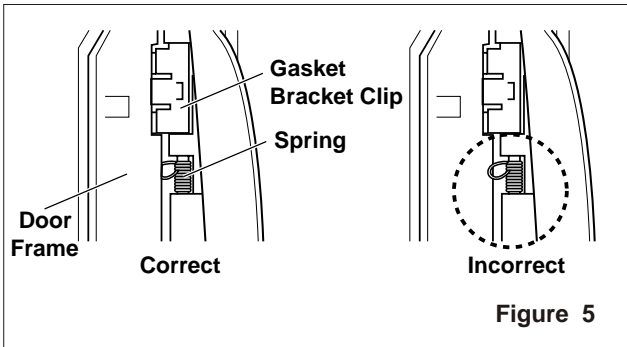

#### 1. Insert gasket bracket clips

- 1) Insert gasket bracket edge beneath door frame edge.
- 2) Turn upper gasket bracket spring so that both spring ends are in the door channel.

3) Push in clip until you hear it snap securely into place.

Figure 5

4) Push in remaining two clips until you hear each snap securely into place.

**Note:** Make sure that no part of gasket bracket edge protrudes from beneath door frame edge.

**2. Insert gasket into channel**