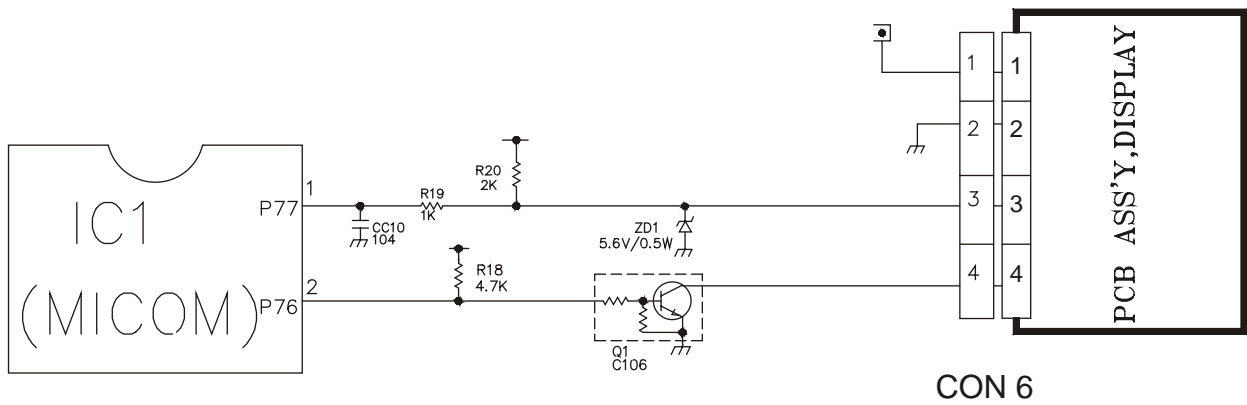

### 9-2-9 Key Button Input & Display Light-On Circuit

The circuit shown above determines the communication between Main PCB and Display PCB. When a function control key on the operation display is pushed. It also turns on the corresponding function indication LED Module SEVEN SEGMENTS DISPLAY. Then the PCB Assy Display send the corresponding function to the PCB Assy Main to execute the function.