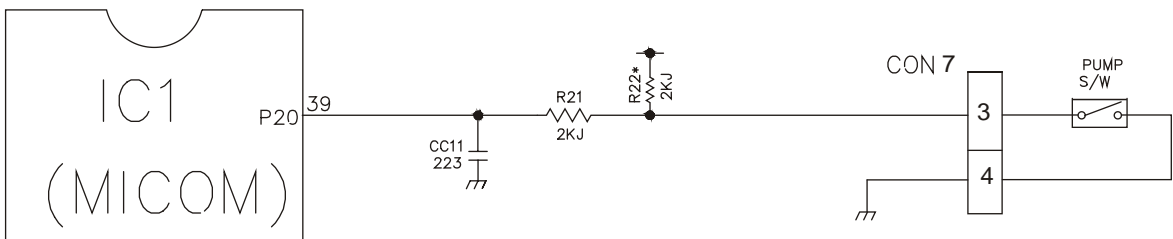

9-2-7 Dispenser Input