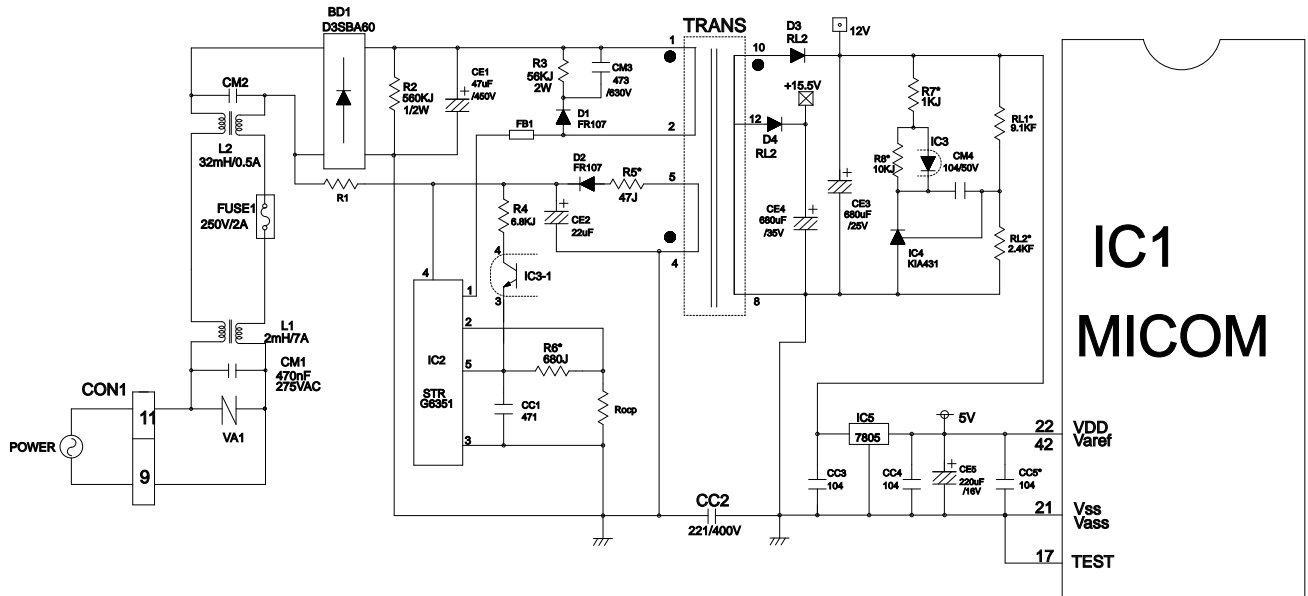

9-2 PCB FUNCTION

9-2-1 Power Circuit

The secondary part of the TRANSFORMER is composed of the power supply for the display, the BLDC FAN Motor drive (15.5 V), the relay drive (12 Vdc) and the MICOM and IC (5 Vdc).

The voltage for each part is as follows:

PART	VA 1	CE 3	CE 4	CE 5
VOLTAGE	115 Vac	12 Vdc	15.5 Vdc	5 V

VA1 is a part for preventing over voltage and noise. When 385V or higher power is applied, the inside elements are short-circuited and broken, resulting in blowout of the fuse in order to protect the elements of the secondary part of the TRANSFORMER.