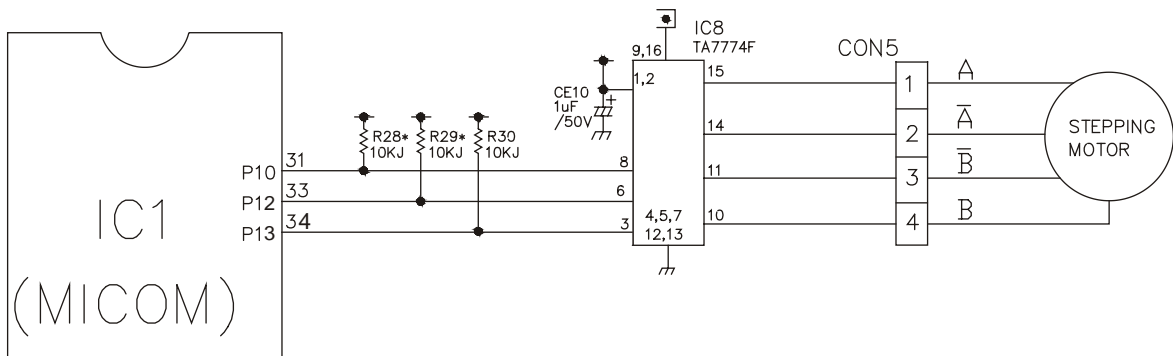

9-2-6 Refrigeration Compartment Stepping Motor Damper Circuit

* The circuit shown below is the damper circuit to regulate the refrigerator temperature.