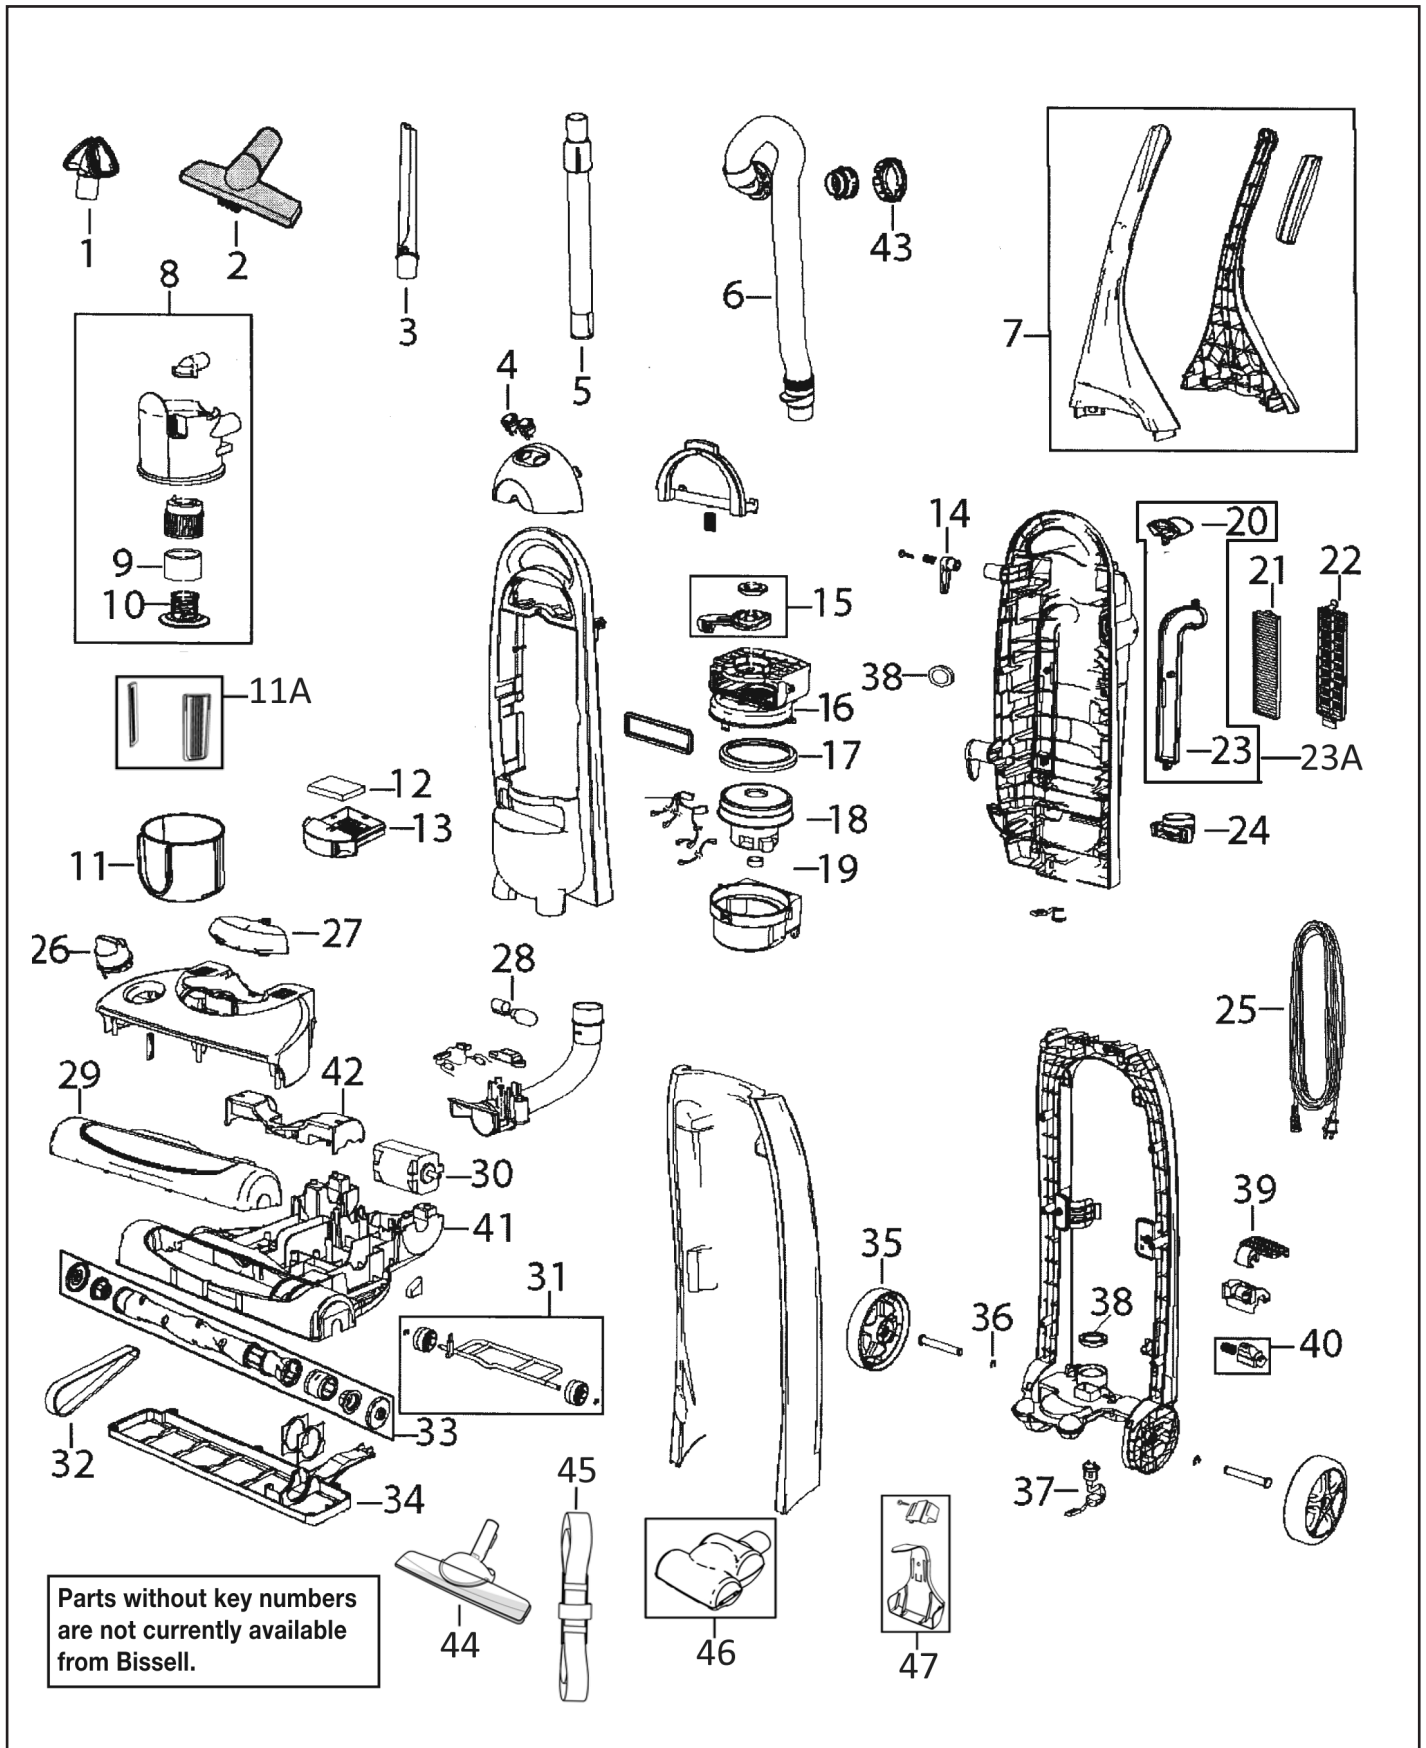

BISSELL Original & Replacement

LIFT-OFF BAGLESS Models 3750 Series, 6595, 6801

LIFT-OFF REVOLUTION BAGLESS Models 3760, 4220, 6850, 6860

Original & Replacement **BISSELL**

LIFT-OFF BAGLESS Models 3750 Series, 6595, 6801 LIFT-OFF REVOLUTION BAGLESS Models Series 3760, 4220, 6850, 6860

KEY	PART NO.	DESCRIPTION	KEY	PART NO.	DESCRIPTION
1	B-203-1023	Combination Tool	21	B-203-6608	HEPA Exhaust Filter Style 8 & 14
2	B-203-6624	Stair Tool	21	BR-1810	HEPA Exhaust Filter Style 8 & 14 FX
3	B-203-1063	Crevice Tool	21	BR-1860	HEPA Exhaust Filter Style 8 & 14 DVC
4	B-210-7221	Power Switch	22	B-203-6609	Filter Grille
5	B-203-6625	Telescoping Wand	23	B-203-6612	Cyclone Duct
6	B-203-6633	Hose Ass'y 2 Screw Coupling Before Serial #04160	23A	B-203-6610	Hose Hanger Cyclone Duct 3760, 4220, 6850, 6860
6	B-203-2073	Hose Ass'y Twist N Snap After Serial #04160, 3760, 4220, 6850, 6860	24	B-203-6610	Hose Guide
7	B-203-6600	Handle Ass'y 3750, 3750-2, 3750-C,H,T,Z, 6595	25	B-203-6626	Cord
7	B-203-6885	Handle Ass'y 3760-2	26	B-203-6632	Height Adjustment Knob - Gray
7	B-203-6787	Handle Ass'y 6860-2, 6860-X	26	B-203-2076	Height Adjustment Knob - Taupe
7	B-203-2132	Handle Ass'y 6860-C	27	B-203-6623	Headlight Lens
7	B-203-2136	Handle Ass'y 4220-5	28	B-203-1007	Lamp 20 Watt 3750, 6595, 6801
7	B-203-6642	Handle Ass'y 6801	28	B-203-1297	Lamp 12V 3760, 4220, 6850, 6860
7	B-203-6603	Handle Ass'y 3750-1, 3750-D	29	B-203-6622	Brush Window
7	B-203-2078	Handle Ass'y 3750-M,V,Q	30	B-203-6634	Brush Motor
8	B-203-6780	Upper Tank - Clear/Sunny Gold	31	B-203-6621	Front Wheel Ass'y
8	B-203-6883	Upper Tank - Clear/Silver	32	B-3200	Belt - Style 8 2 Pk
8	B-203-6779	Upper Tank - ClearArctic Blue	32	OR-1000	Belt Style 8
8	B-203-6781	Upper Tank - Clear/Taupe	33	B-203-6619	Brushroll 3750, 6595, 6801
8	B-203-6614	Upper Tank - Clear	33	B-203-6777	Brushroll - Blue 3760, 4220, 6850, 6860
8	B-203-2080	Upper Tank - Berry	33	B-203-6619	Brushroll - Yellow 3760, 4220, 6850, 6860
9	B-203-1085	Upper Tank - Foam Filter	33	B-203-2085	Brushroll - Gray 3760, 4220, 6850, 6860
9	BR-1865	Upper Tank - Foam Filter	34	B-203-6620	Bottom Plate
10	B-203-6615	Grille Cap - Salsa Red	35	B-203-6627	Rear Wheel
10	B-203-6783	Grille Cap - Taupe	36	B-203-2548	E-Ring
10	B-203-6787	Grille Cap - Sunny Gold	37	NLA	Male Plug
10	B-203-6884	Grille Cap - Silver	38	B-203-6605	Gasket - Upper Tank & Pod To Base
10	B-203-6782	Grille Cap -Arctic Blue	39	B-203-6604	Handle Release Pedal
11	B-203-1117	Dirt Cup - Clear 3750, 6595, 6801	40	B-203-2103	Handle Release Spring W/Slider
11	B-203-6737	Dirt Cup - Clear 3760, 4220, 6850, 6860	41	B-203-1273	Nozzle Base
11A	B-203-6775	Dirt Cup Screen - Sunny Gold	42	B-203-1326	Neck Clamp
11A	B-204-6881	Dirt Cup Screen - Silver	43	B-203-1128	Hose Collar
11A	B-203-6771	Dirt Cup Screen - Blue	44	B-203-2081	Bare Floor Tool
11A	B-203-6773	Dirt Cup Screen - Taupe	45	B-203-5542	Shoulder Strap
12	B-203-1073	Pre Motor Filter Style 8 & 14	46	B-203-1399	Turbo Pet Brush
13	B-203-6606	Filter Tray	47	B-203-1399	Turbo Bracket Ass'y
14	B-203-1269	Upper Cord Release	Items Not Illustrated		
15	B-203-6613	Lock N' Seal Lever - Gray 3750, 6595, 6801	B-210-9940	Screw Pk - Handle & Detent Lever	
15	B-203-6768	Lock N' Seal Lever - Gray 3760, 4220, 6850, 6860	B-210-9943	Screw Pk - Headlight Lens	
16	N/A	Motor Housing	B-203-5568	User's Guide - Unfited States	
17	B-203-6635	Motor Cushion - Large	B-203-5568	User's Guide - Canada	
18	B-203-6630	Motor 3750, 6595, 6801			
18	B-203-6789	Motor 3760, 4220, 6850, 6860			
19	B-203-6629	Motor Cushion - Small			
20	B-203-6607	Hose Hanger			

NLA = No Longer Available
N/A = Not Available

* THE FEMALE RECEPTACLE FOR
THIS PLUG IS NOT AVAILABLE.
CALL US FOR CURRENT STATUS.