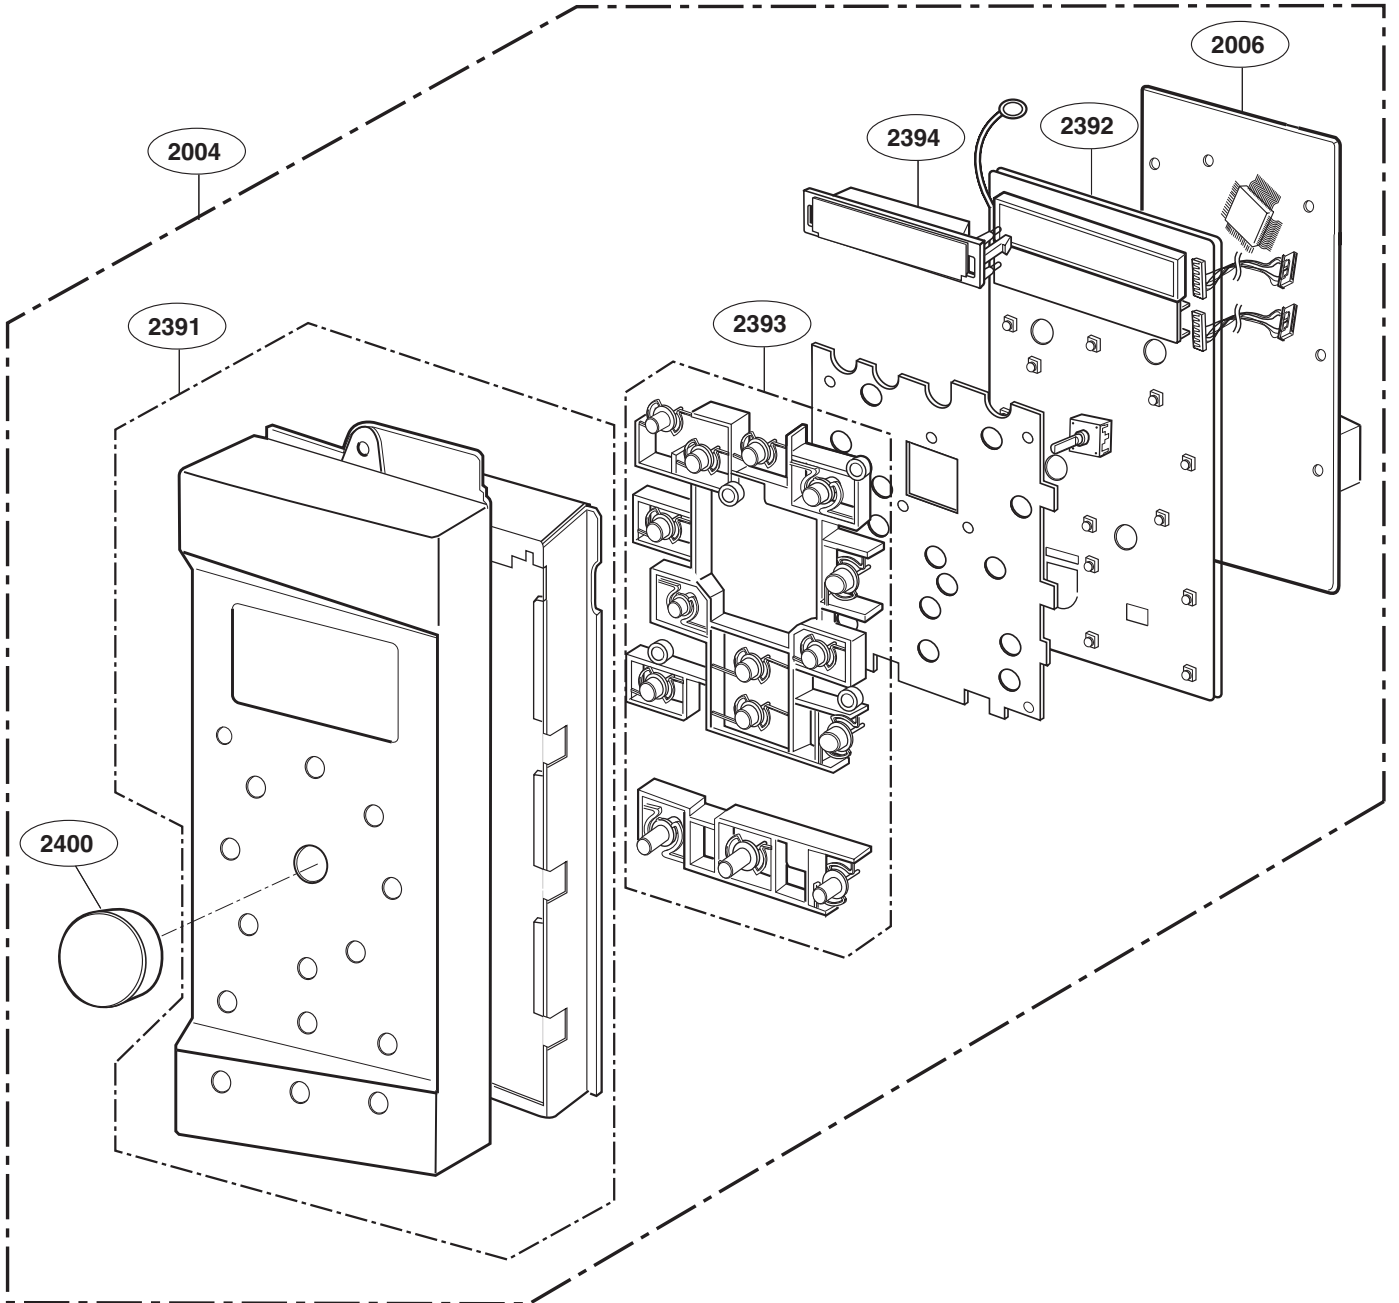

----- Manual continues below -----

Model: SCA1000HBB
SCA1000HWW
SCA1000HCC
SCA1001HSS
SCA1001KSS

DOOR PARTS

Model: SCA1000HBB
SCA1000HWW
SCA1000HCC
SCA1001HSS
SCA1001KSS

CONTROLLER PARTS

Model: SCA1000HBB
SCA1000HWW
SCA1000HCC
SCA1001HSS
SCA1001KSS

OVEN CAVITY PARTS

Model: SCA1000HBB
SCA1000HWW
SCA1000HCC
SCA1001HSS
SCA1001KSS

LATCH BOARD PARTS

Model: SCA1000HBB 03
SCA1000HCC 03
SCA1000HWW 03
SCA1001HSS 03
SCA1001KSS 01

INTERIOR PARTS (I-II)

Check the rating label of Model and order SVC parts according to the Model No.

Model: SCA1000HBB 02
SCA1000HCC 02
SCA1000HWW 02
SCA1001HSS 02
SCA1000HBB 03
SCA1000HCC 03
SCA1000HWW 03
SCA1001HSS 03
SCA1001KSS 01

INTERIOR PARTS (II - II)

Check the rating label of Model and order SVC parts according to the Model No.