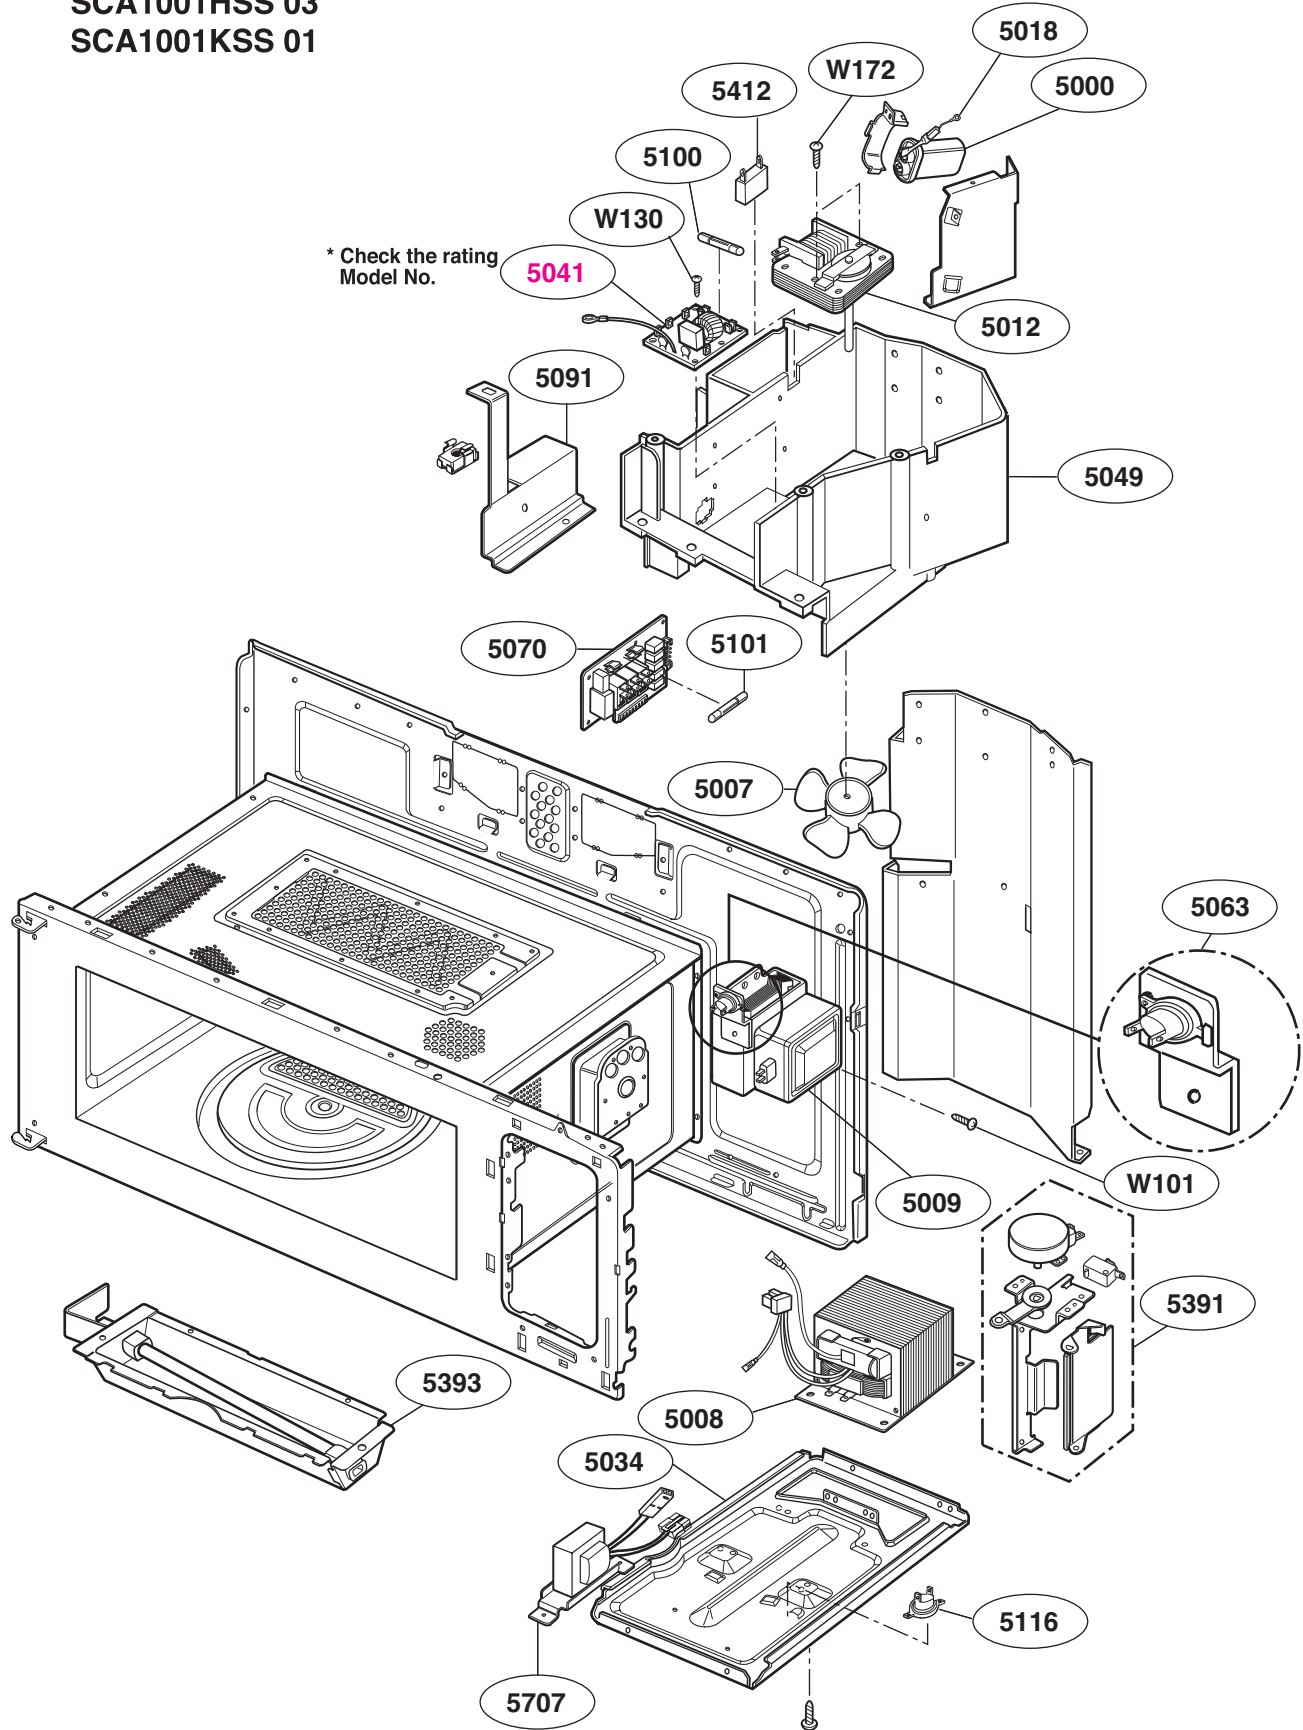

----- Manual continues below -----

Model: SCA1000HBB
SCA1000HWW
SCA1000HCC
SCA1001HSS
SCA1001KSS

DOOR PARTS

Model: SCA1000HBB
SCA1000HWW
SCA1000HCC
SCA1001HSS
SCA1001KSS

CONTROLLER PARTS

Model: SCA1000HBB
SCA1000HWW
SCA1000HCC
SCA1001HSS
SCA1001KSS

OVEN CAVITY PARTS

Model: SCA1000HBB
SCA1000HWW
SCA1000HCC
SCA1001HSS
SCA1001KSS

LATCH BOARD PARTS

Model: SCA1000HBB 03
SCA1000HCC 03
SCA1000HWW 03
SCA1001HSS 03
SCA1001KSS 01

INTERIOR PARTS (I-II)

Check the rating label of Model and order SVC parts according to the Model No.

Model: SCA1000HBB 02
SCA1000HCC 02
SCA1000HWW 02
SCA1001HSS 02
SCA1000HBB 03
SCA1000HCC 03
SCA1000HWW 03
SCA1001HSS 03
SCA1001KSS 01

INTERIOR PARTS (II - II)

Check the rating label of Model and order SVC parts according to the Model No.