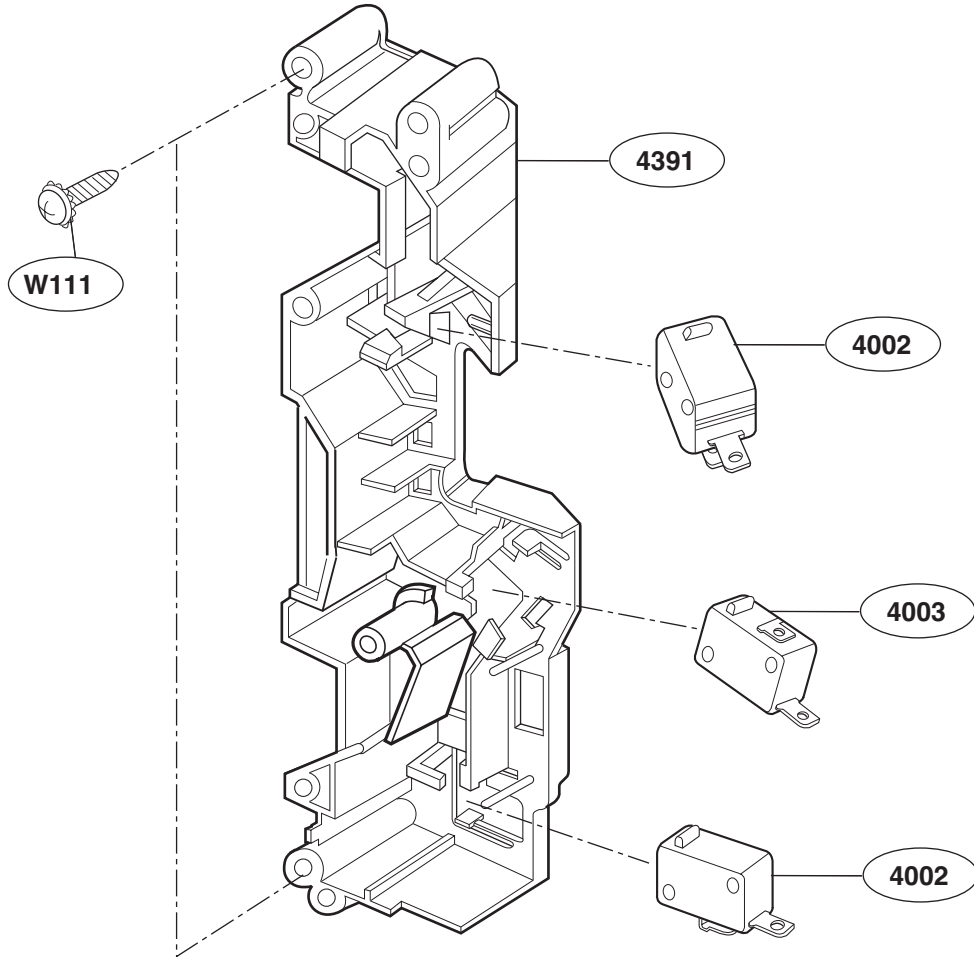

----- Manual continues below -----

Model: SCA1000HBB
SCA1000HWW
SCA1000HCC
SCA1001HSS
SCA1001KSS

DOOR PARTS

Model: SCA1000HBB
SCA1000HWW
SCA1000HCC
SCA1001HSS
SCA1001KSS

CONTROLLER PARTS

Model: SCA1000HBB
SCA1000HWW
SCA1000HCC
SCA1001HSS
SCA1001KSS

OVEN CAVITY PARTS

Model: SCA1000HBB
SCA1000HWW
SCA1000HCC
SCA1001HSS
SCA1001KSS

LATCH BOARD PARTS

Model: SCA1000HBB 03
SCA1000HCC 03
SCA1000HWW 03
SCA1001HSS 03
SCA1001KSS 01

INTERIOR PARTS (I-II)

Check the rating label of Model and order SVC parts according to the Model No.

Model: SCA1000HBB 02
SCA1000HCC 02
SCA1000HWW 02
SCA1001HSS 02
SCA1000HBB 03
SCA1000HCC 03
SCA1000HWW 03
SCA1001HSS 03
SCA1001KSS 01

INTERIOR PARTS (II - II)

Check the rating label of Model and order SVC parts according to the Model No.