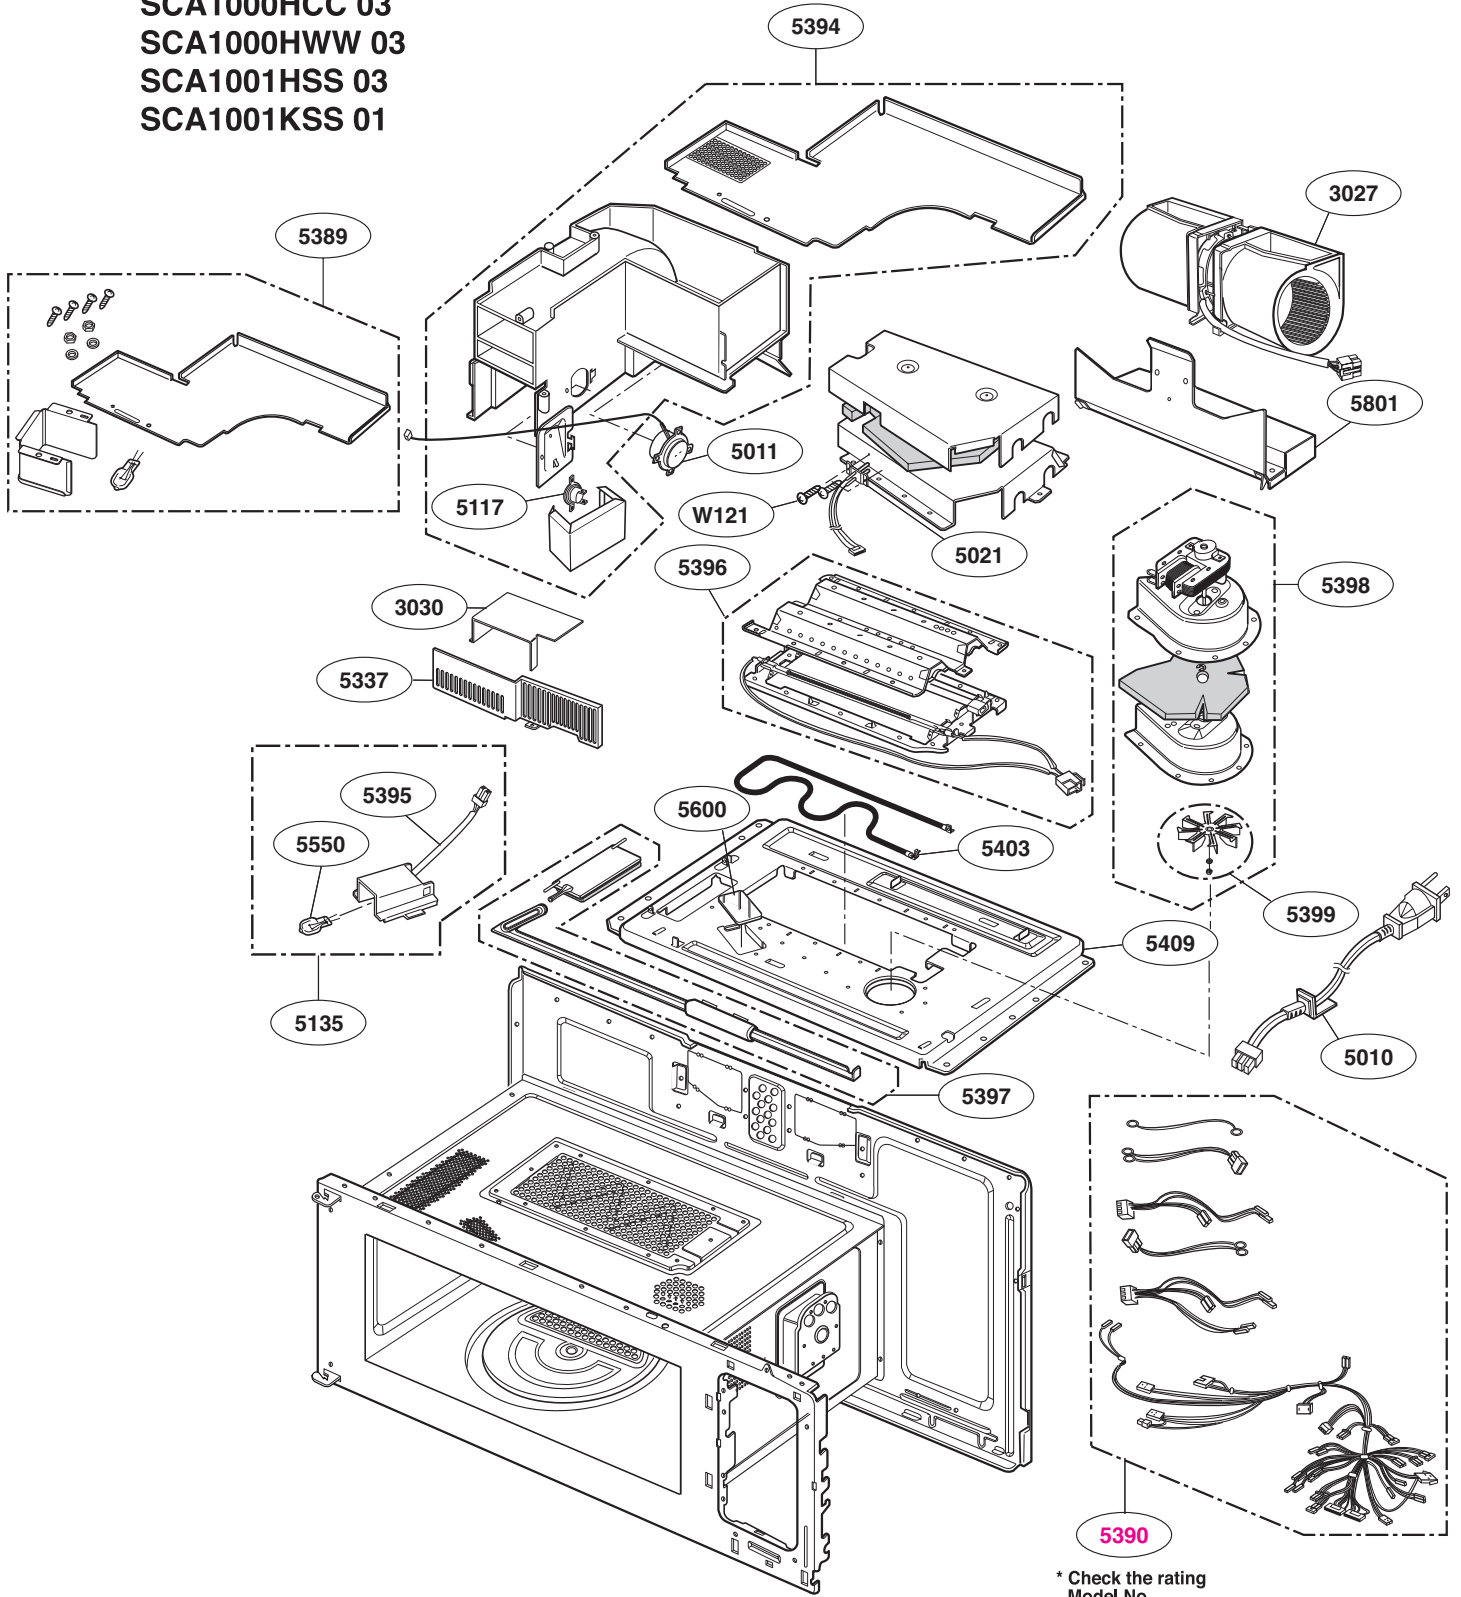

----- Manual continues below -----

Model: SCA1000HBB
SCA1000HWW
SCA1000HCC
SCA1001HSS
SCA1001KSS

DOOR PARTS

Model: SCA1000HBB
SCA1000HWW
SCA1000HCC
SCA1001HSS
SCA1001KSS

CONTROLLER PARTS

Model: SCA1000HBB
SCA1000HWW
SCA1000HCC
SCA1001HSS
SCA1001KSS

OVEN CAVITY PARTS

Model: SCA1000HBB
SCA1000HWW
SCA1000HCC
SCA1001HSS
SCA1001KSS

LATCH BOARD PARTS

Model: SCA1000HBB 03
SCA1000HCC 03
SCA1000HWW 03
SCA1001HSS 03
SCA1001KSS 01

INTERIOR PARTS (I-II)

Check the rating label of Model and order SVC parts according to the Model No.

Model: SCA1000HBB 02
SCA1000HCC 02
SCA1000HWW 02
SCA1001HSS 02
SCA1000HBB 03
SCA1000HCC 03
SCA1000HWW 03
SCA1001HSS 03
SCA1001KSS 01

INTERIOR PARTS (II - II)

Check the rating label of Model and order SVC parts according to the Model No.