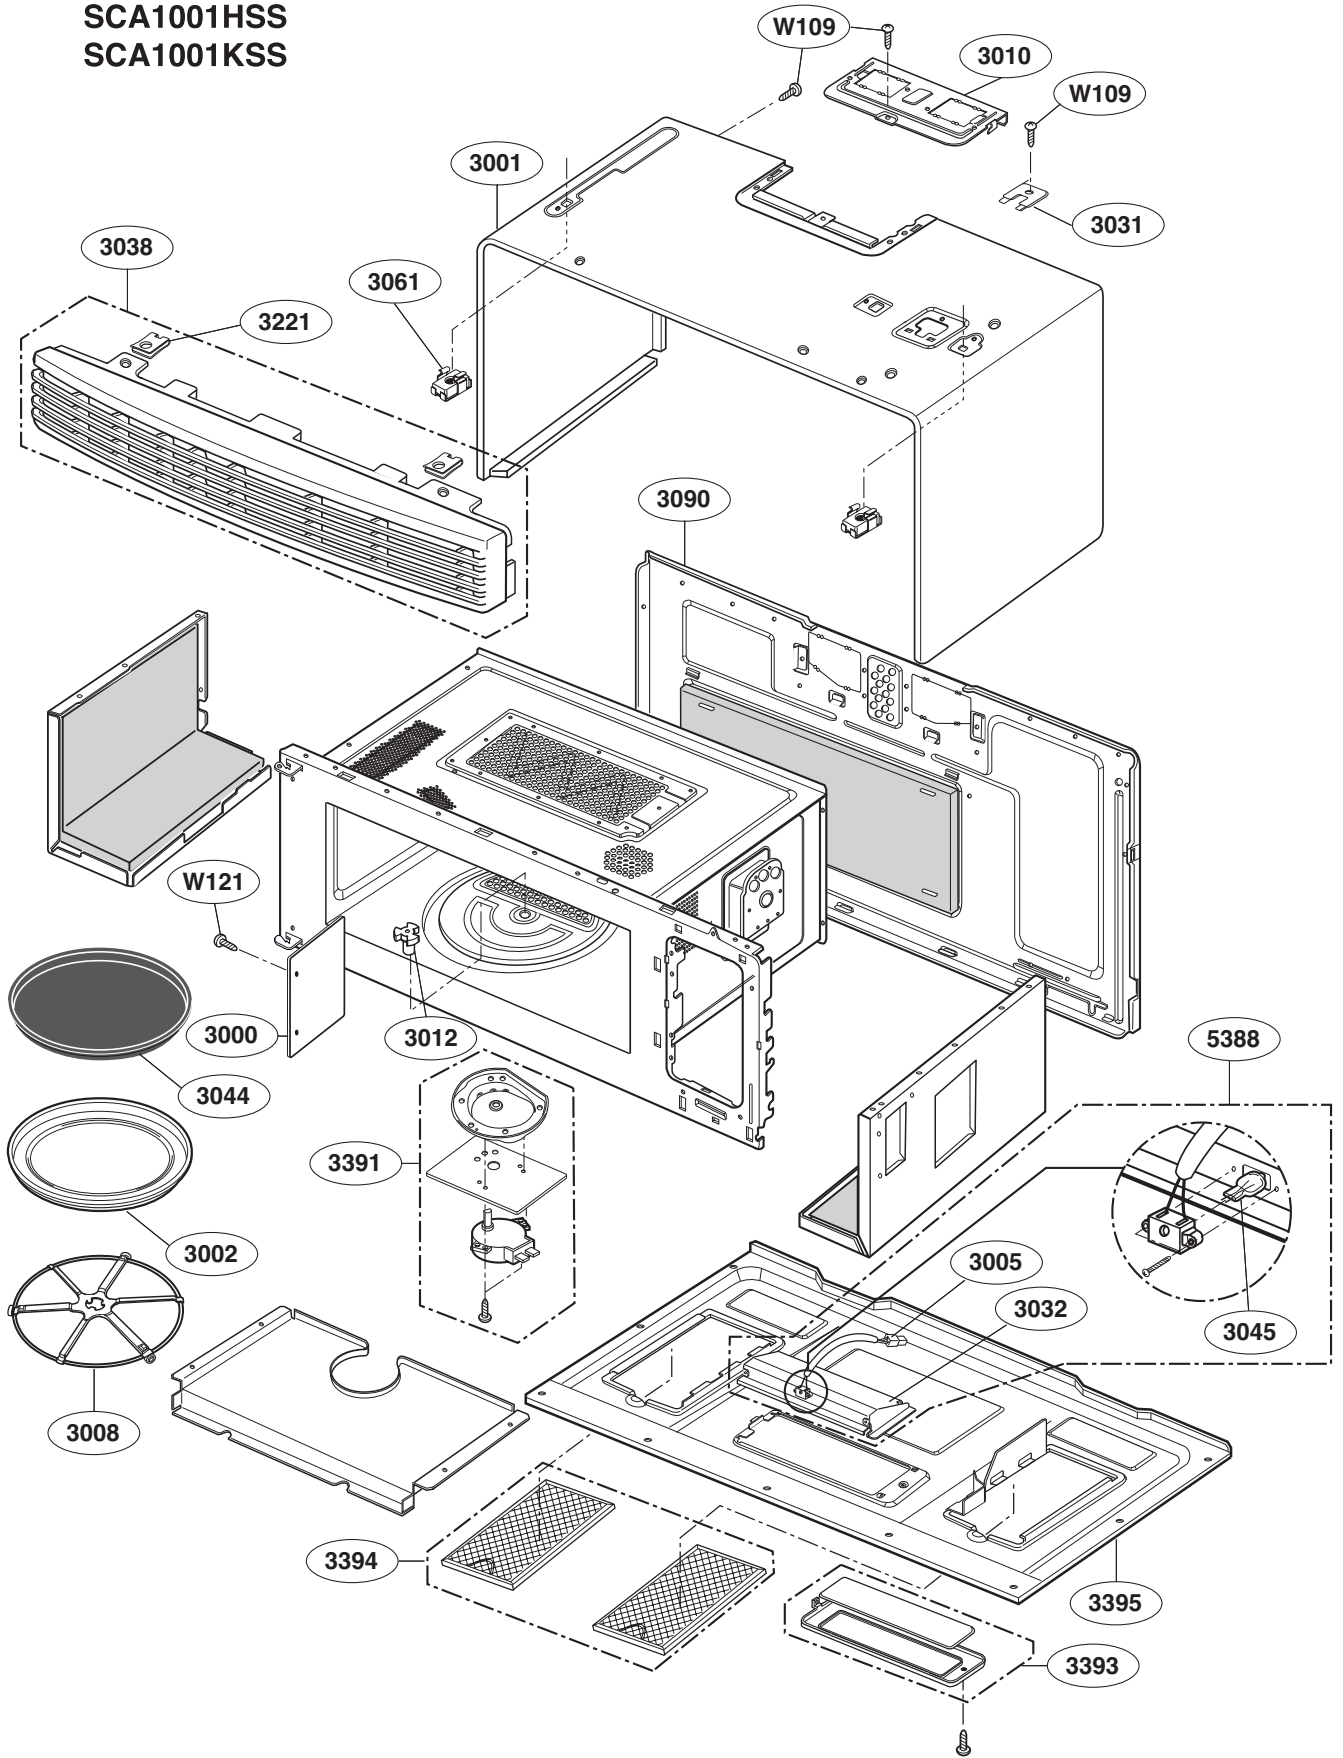

----- Manual continues below -----

Model: SCA1000HBB
SCA1000HWW
SCA1000HCC
SCA1001HSS
SCA1001KSS

DOOR PARTS

Model: SCA1000HBB
SCA1000HWW
SCA1000HCC
SCA1001HSS
SCA1001KSS

CONTROLLER PARTS

Model: SCA1000HBB
SCA1000HWW
SCA1000HCC
SCA1001HSS
SCA1001KSS

OVEN CAVITY PARTS

Model: SCA1000HBB
SCA1000HWW
SCA1000HCC
SCA1001HSS
SCA1001KSS

LATCH BOARD PARTS

Model: SCA1000HBB 03
SCA1000HCC 03
SCA1000HWW 03
SCA1001HSS 03
SCA1001KSS 01

INTERIOR PARTS (I-II)

Check the rating label of Model and order SVC parts according to the Model No.

Model: SCA1000HBB 02
SCA1000HCC 02
SCA1000HWW 02
SCA1001HSS 02
SCA1000HBB 03
SCA1000HCC 03
SCA1000HWW 03
SCA1001HSS 03
SCA1001KSS 01

INTERIOR PARTS (II - II)

Check the rating label of Model and order SVC parts according to the Model No.