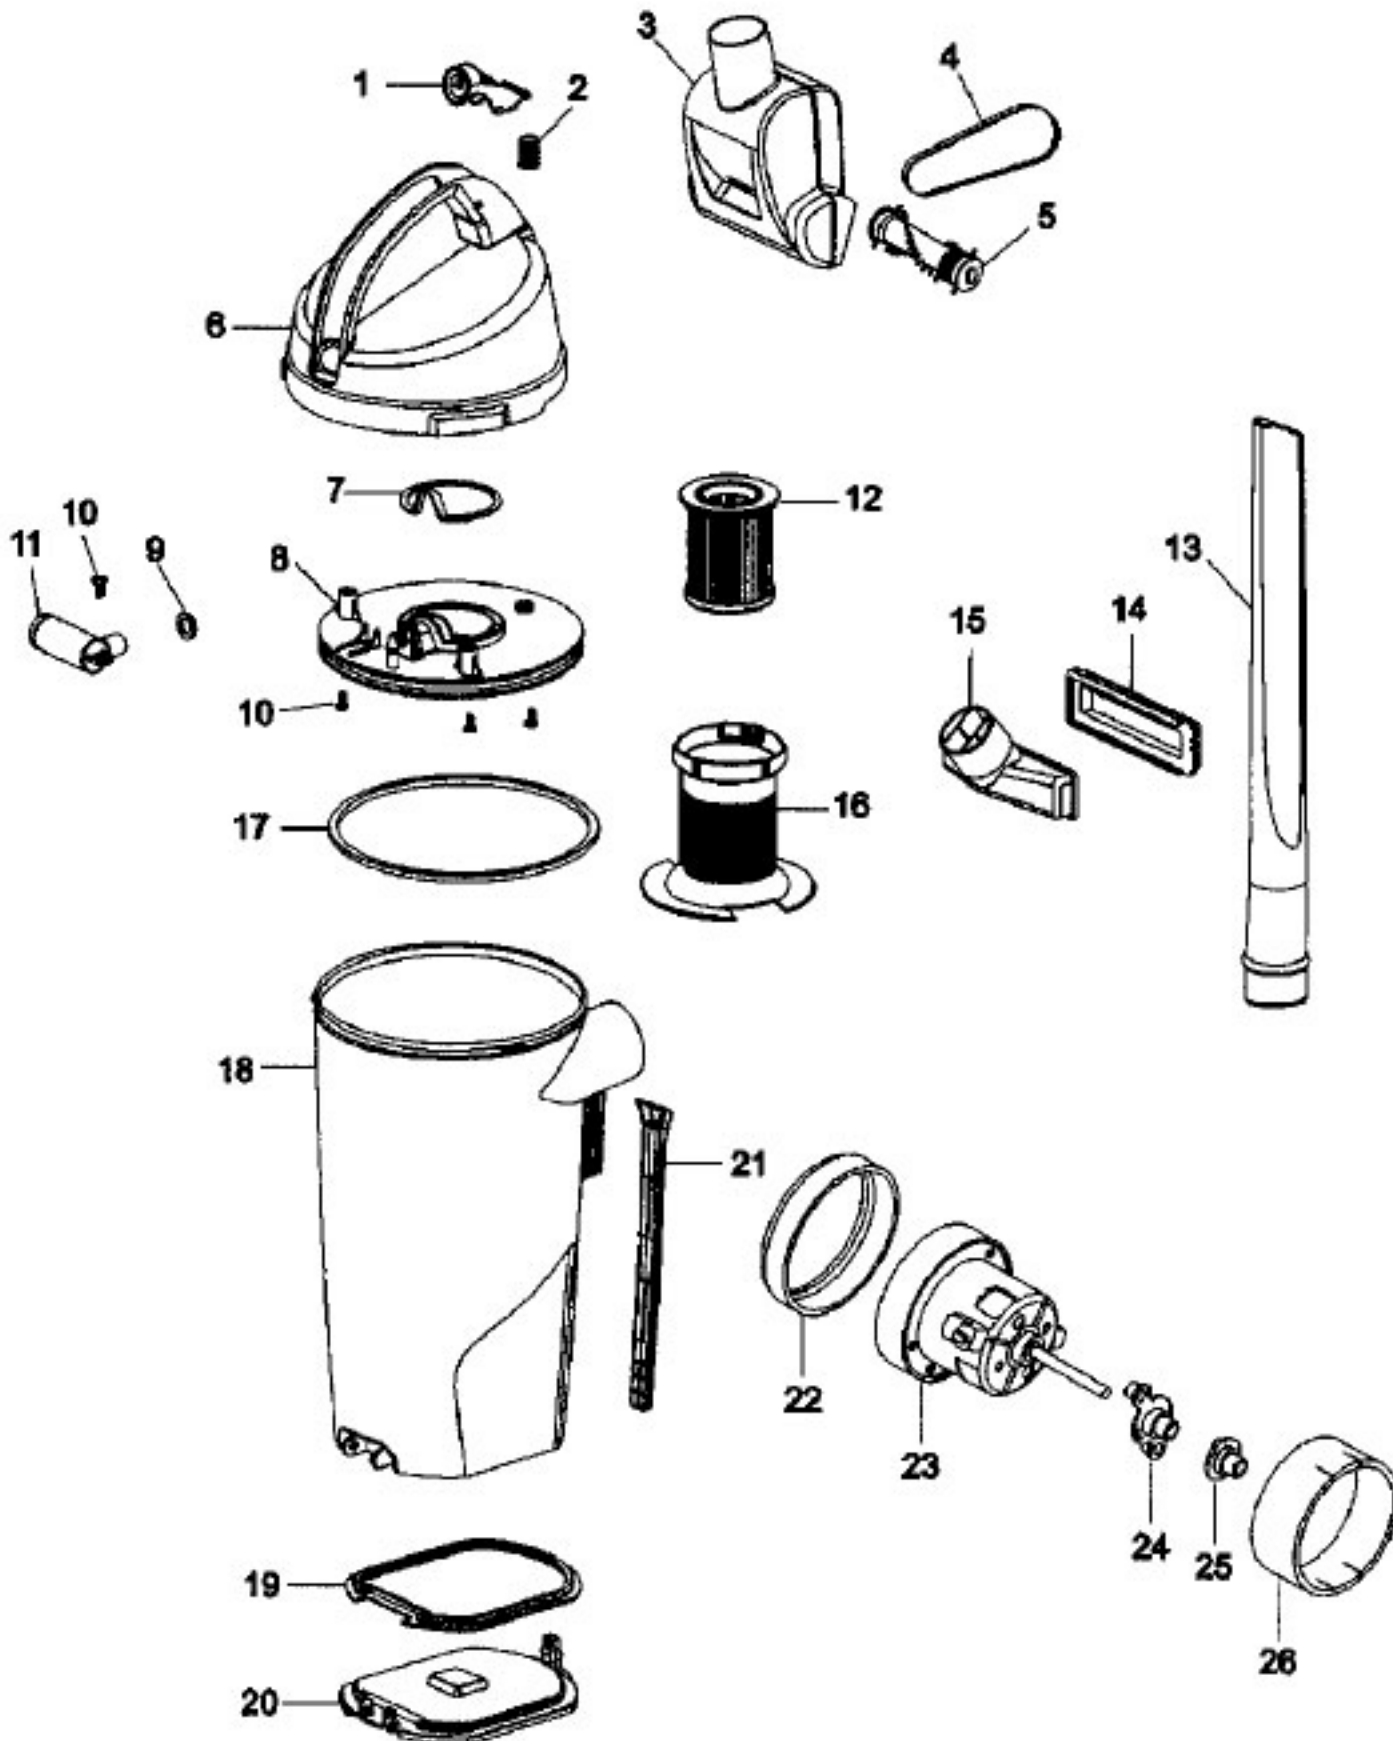

ASSEMBLY SCHEMATIC

PART LISTING

ITEM	PART NUMBER	MODELS TO FIT	PART DESCRIPTION
1	H-93002091	U5507900	DIRT CUP LID LATCH - BRIGHT YELLOW
	H-59157113	U5509900, U5511900, U5512900	DIRT CUP LID LATCH - SANDSTONE GRAY
2	H-93002092	ALL	SPRING - DIRT CUP LATCH
3	H-59157029	U5507900	TURBINE TOOL ASSEMBLY - DARK CHARCOAL
	H-59157111	U5509900, U5512900	TURBINE TOOL ASSEMBLY - BLACK
	H-59157128	U5911900	TURBINE TOOL ASSEMBLY - BLACK
4	H-59157045	ALL	TURBINE TOOL BELT
5	H-59157035	ALL	TURBINE TOOL BRUSH ROLL ASSEMBLY
6	H-93002093	U5507900	DIRT CUP LID - IMPERIAL RED
	H-59157112	U5509900	DIRT CUP LID - FERRARI RED METALLIC
	H-59151729	U5511900	DIRT CUP LID - PURPLE METALLIC
		U5512900	DIRT CUP LID - LAGOON BLUE METALLIC
7	H-93002094	ALL	DIRT CUP LID SEAL
8	H-93002095	U5507900, U5509900	DIRT CUP LID PLATE
	H-59157133	U5511900	DIRT CUP LID PLATE
		U5512900	DIRT CUP LID PLATE
9	H-93002103	ALL	INDICATOR SEAL
10	H-59157036	ALL	SCREW - 3MM X 16MM
11	H-93002102	ALL	INDICATOR ASSEMBLY
12	H-59157055	ALL	FILTER ASSEMBLY - DIRT CUP
13	H-59157086	ALL	CREVICE TOOL - BLACK
14	H-93002109	ALL	BRUSH ASSEMBLY FRAME
15	H-59157093	ALL	UPHOLSTERY TOOL - BLACK
16	H-93002097	U5507900	FILTER FRAME - BRIGHT YELLOW
	H-59157114	U5509900, U5511900, U5512900	FILTER FRAME - SANDSTONE GRAY
17	H-93002096	ALL	DIRT CUP LID SEAL
18	H-93002098	ALL	DIRT CUP / DUST TANK - CLEAR
19	H-93002100	ALL	DIRT CUP BOTTOM SEAL
20	H-93002101	ALL	DIRT CUP DOOR
21	H-93002099	ALL	DIRT CUP DOOR RELEASE BUTTON
22	H-93002104	ALL	MOTOR MOUNT
23	H-93002105	U5507900	MOTOR ASSEMBLY
	H-59157138	U5509900, U5511900, U5512900	MOTOR ASSEMBLY
24	H-93002106	ALL	MOTOR SUPPORT
25	H-93002107	ALL	MOTOR SEAL
26	H-93002108	ALL	MOTOR - FOAM SOUND ABSORBER