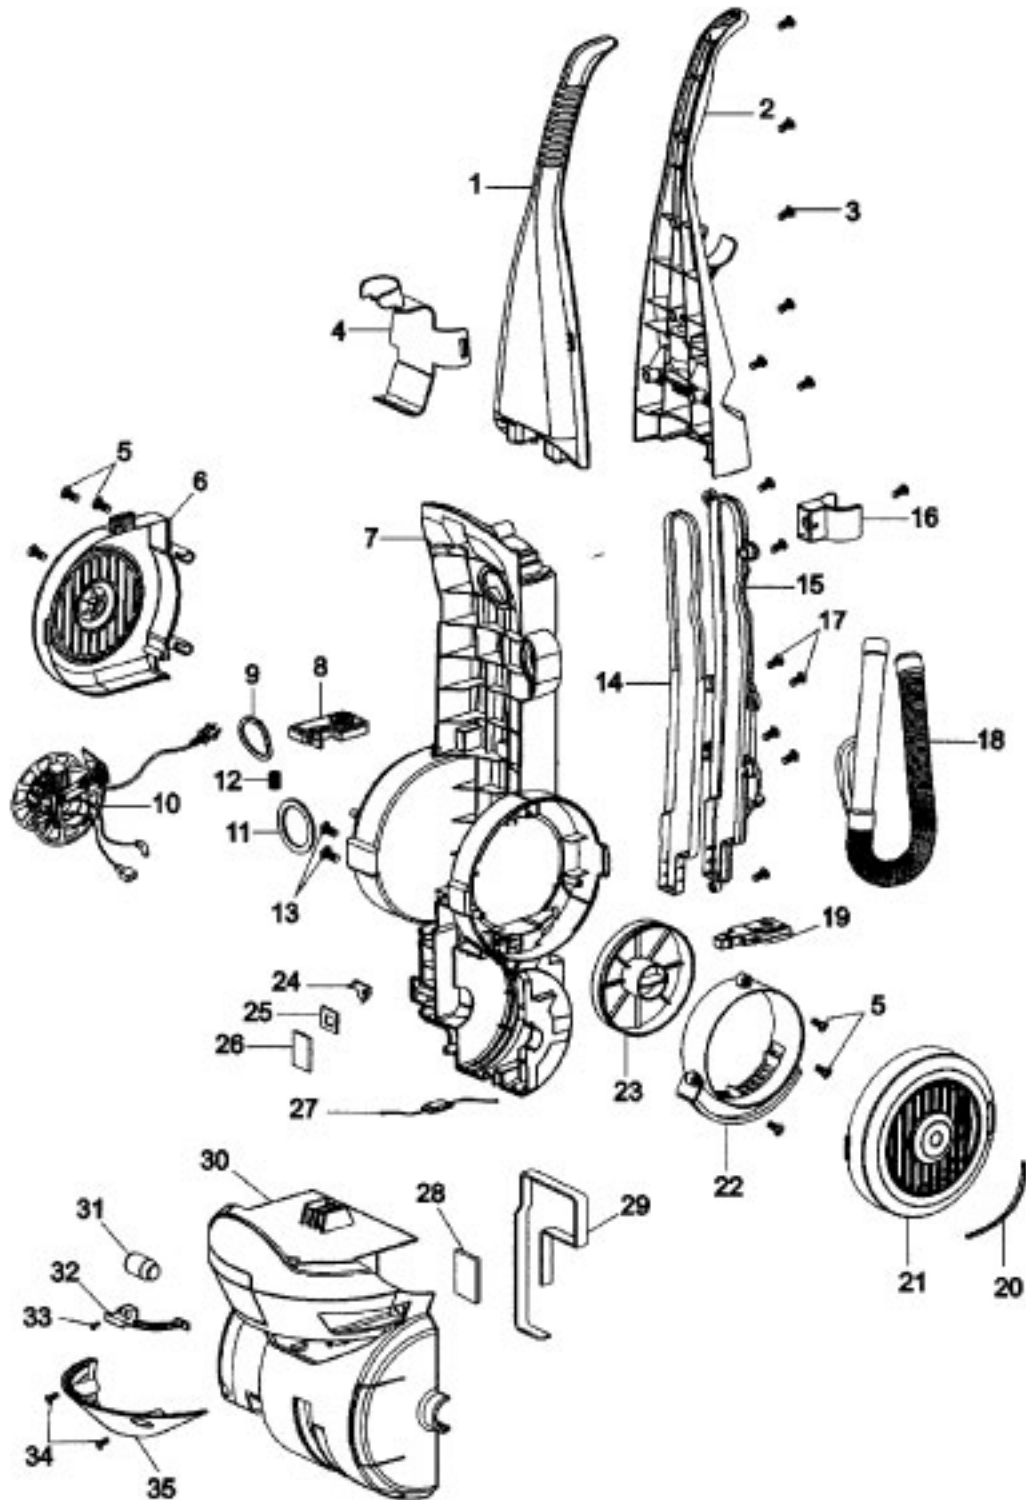

ASSEMBLY SCHEMATIC

ITEM	PART NUMBER	MODELS TO FIT	PART DESCRIPTION
1	H-93002065	U5507900	UPPER HANDLE / FRONT - IMPERIAL RED
	H-59157109	U5509900	UPPER HANDLE / FRONT - FERRARI RED METALLIC
	H-59157127	U5511900	UPPER HANDLE / FRONT - PURPLE METALLIC
		U5512900	UPPER HANDLE / FRONT - LAGOON BLUE METALLIC
2	H-93002066	U5507900, U5509900, U5511900	UPPER HANDLE / BACK - BLACK
3	H-59134089	ALL	BODY SCREW - 20MM X 40MM
4	H-93002067	U5507900, U5509900, U5511900	ACCESSORY HOLDER - MAGNESIUM GRAY
		U5512900	ACCESSORY HOLDER - MAGNESIUM GRAY
5	H-93001579	ALL	SCREW - 4MM X 16MM - ZINC PLATED
6	H-93002072	U5507900	CORD REEL COVER - IMPERIAL RED
	H-59157107	U5509900	CORD REEL COVER - FERRARI RED METALLIC
	H-59157125	U5511900	CORD REEL COVER - PURPLE METALLIC
		U5512900	CORD REEL COVER - LAGOON BLUE METALLIC
7	H-93002068	ALL	BODY BASE / BACK PANEL - BLACK
8	H-93002071	U5507900	CORD REEL BUTTON - BRIGHT YELLOW
	H-59157106	U5509900, U5511900, U5512900	CORD REEL BUTTON - SANDSTONE GRAY
9	H-93002082	ALL	CORD REEL SEAL - TANK OUT
10	H-93002076	ALL	CORD REEL ASSEMBLY
11	H-93002081	ALL	CORD REEL SEAL - TANK IN
12	H-93002077	ALL	COIL SPRING
13	H-93001579	ALL	SCREW - 4MM X 16MM - ZINC PLATED
14	H-93002084	ALL	BACK COVER SEAL
15	H-93002069	ALL	BACK COVER
16	H-93002075	ALL	UPPER HOSE HOLDER
17	H-93001579	ALL	SCREW - 4MM X 16MM - ZINC PLATED
18	H-93002110	ALL	FLEXIBLE HOSE ASSEMBLY - BLACK
19	H-93002070	ALL	POWER SWITCH COVER - BRIGHT YELLOW
20	H-93002086	ALL	EXHAUST SEAL
21	H-93002073	U5507900	EXHAUST FILTER COVER - IMPERIAL RED
	H-59157108	U5509900	EXHAUST FILTER COVER - FERRARI RED METALLIC