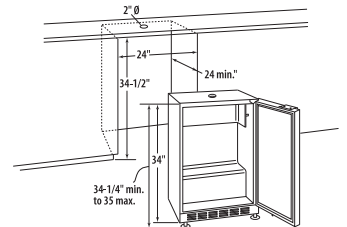

Outdoor Beer Dispenser Dimensions

MODEL NUMBER	RF24T
UL APPROVED	✓
AVAILABLE FREESTANDING OR BUILT-IN	✓

Power Requirements:

- 120V 60Hz
- 1800 watt
- 3 wire
- 15 amp circuit

Island Preparation

Outdoor Refrigerator Dimensions

MODEL NUMBER	RF24R
UL APPROVED	✓
INTERIOR SPACE	6.1 CU. FT.
AVAILABLE FREESTANDING OR BUILT-IN	✓
AUTO DEFROST	✓

Power Requirements:

- 120V 60Hz
- 1800 watt
- 3 wire
- 15 amp circuit

Island Preparation

Outdoor Refrigerator Drawer Dimensions

MODEL NUMBER	RF24
UL APPROVED	✓
INTERIOR SPACE	5.6 CU. FT.
AVAILABLE FREESTANDING OR BUILT-IN	✓

Power Requirements:

- 120V 60Hz
- 1800 watt
- 3 wire
- 15 amp circuit

Island Preparation

Outdoor Ice Maker Dimensions