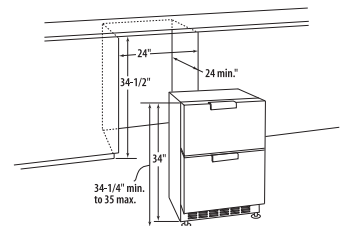

Outdoor Beer Dispenser Dimensions

MODEL NUMBER	RF24T
UL APPROVED	✓
AVAILABLE FREESTANDING OR BUILT-IN	✓

Power Requirements:

- 120V 60Hz
- 1800 watt
- 3 wire
- 15 amp circuit

Island Preparation

Outdoor Refrigerator Dimensions

MODEL NUMBER	RF24R
UL APPROVED	✓
INTERIOR SPACE	6.1 CU. FT.
AVAILABLE FREESTANDING OR BUILT-IN	✓
AUTO DEFROST	✓

Power Requirements:

- 120V 60Hz
- 1800 watt
- 3 wire
- 15 amp circuit

Island Preparation

Outdoor Refrigerator Drawer Dimensions

MODEL NUMBER	RF24
UL APPROVED	✓
INTERIOR SPACE	5.6 CU. FT.
AVAILABLE FREESTANDING OR BUILT-IN	✓

Power Requirements:

- 120V 60Hz
- 1800 watt
- 3 wire
- 15 amp circuit

Island Preparation

Outdoor Ice Maker Dimensions