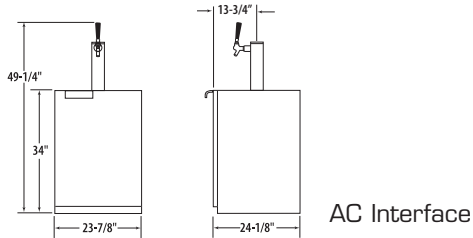

Outdoor Beer Dispenser Dimensions

MODEL NUMBER	RF24T
UL APPROVED	✓
AVAILABLE FREESTANDING OR BUILT-IN	✓

Power Requirements:

- 120V 60Hz
- 1800 watt
- 3 wire
- 15 amp circuit

Island Preparation

Outdoor Refrigerator Dimensions