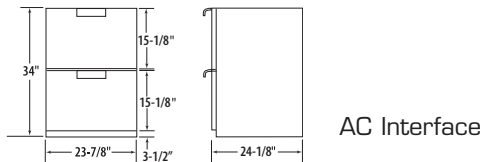

MODEL NUMBER	RF24R
UL APPROVED	✓
INTERIOR SPACE	6.1 CU. FT.
AVAILABLE FREESTANDING OR BUILT-IN	✓
AUTO DEFROST	✓

Power Requirements:

- 120V 60Hz
- 1800 watt
- 3 wire
- 15 amp circuit

Island Preparation

Outdoor Refrigerator Drawer Dimensions