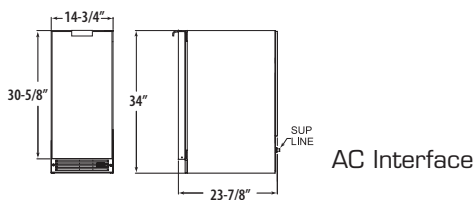

MODEL NUMBER	RF24
UL APPROVED	✓
INTERIOR SPACE	5.6 CU. FT.
AVAILABLE FREESTANDING OR BUILT-IN	✓

Power Requirements:

- 120V 60Hz
- 1800 watt
- 3 wire
- 15 amp circuit

Island Preparation

Outdoor Ice Maker Dimensions