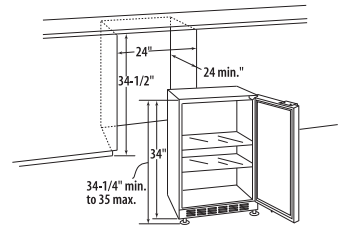

Outdoor Beer Dispenser Dimensions

MODEL NUMBER	RF24T
UL APPROVED	✓
AVAILABLE FREESTANDING OR BUILT-IN	✓

Power Requirements:

- 120V 60Hz
- 1800 watt
- 3 wire
- 15 amp circuit

Island Preparation

Outdoor Refrigerator Dimensions

MODEL NUMBER	RF24R
UL APPROVED	✓
INTERIOR SPACE	6.1 CU. FT.
AVAILABLE FREESTANDING OR BUILT-IN	✓
AUTO DEFROST	✓

Power Requirements:

- 120V 60Hz
- 1800 watt
- 3 wire
- 15 amp circuit

Island Preparation

Outdoor Refrigerator Drawer Dimensions

MODEL NUMBER	RF24
UL APPROVED	✓
INTERIOR SPACE	5.6 CU. FT.
AVAILABLE FREESTANDING OR BUILT-IN	✓

Power Requirements:

- 120V 60Hz
- 1800 watt
- 3 wire
- 15 amp circuit

Island Preparation

Outdoor Ice Maker Dimensions