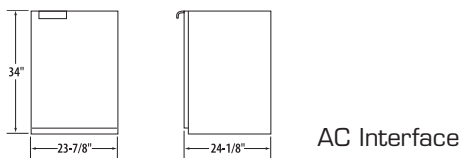

Outdoor Beer Dispenser Dimensions

MODEL NUMBER	RF24T
UL APPROVED	✓
AVAILABLE FREESTANDING OR BUILT-IN	✓

Power Requirements:

- 120V 60Hz
- 1800 watt
- 3 wire
- 15 amp circuit

Island Preparation

Outdoor Refrigerator Dimensions