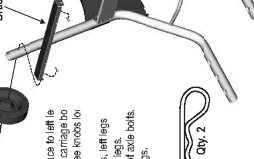

2

Parts to assemble:

- Back Support Braces
- 4 Carriage Bolt, 2"
- 4 Plastic Tie Knob
- 1 Tank Support Bracket
- 2 Wheel
- 2 Hitch Pin
- 2 Leg Extender