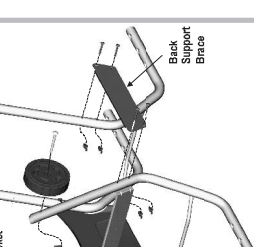

2

Parts to assemble:

- Back Support Braces
- 4 Carriage Bolt, 2"
- 4 Plastic Tie Knob
- 1 Tank Support Bracket
- 2 Wheel
- 2 Hitch Pin
- 2 Leg Extender