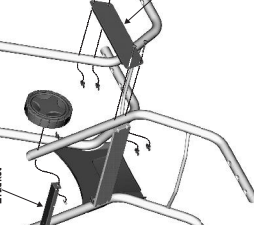

OR

Wheels with attached axle.

- Back Support Braces
- 4 Carriage Bolt, 2"
- 4 Plastic Tie Knob
- 2 Wheel Assembly
- 1 Tank Support Bracket
- 2 Hitch Pin
- 2 Leg Extender