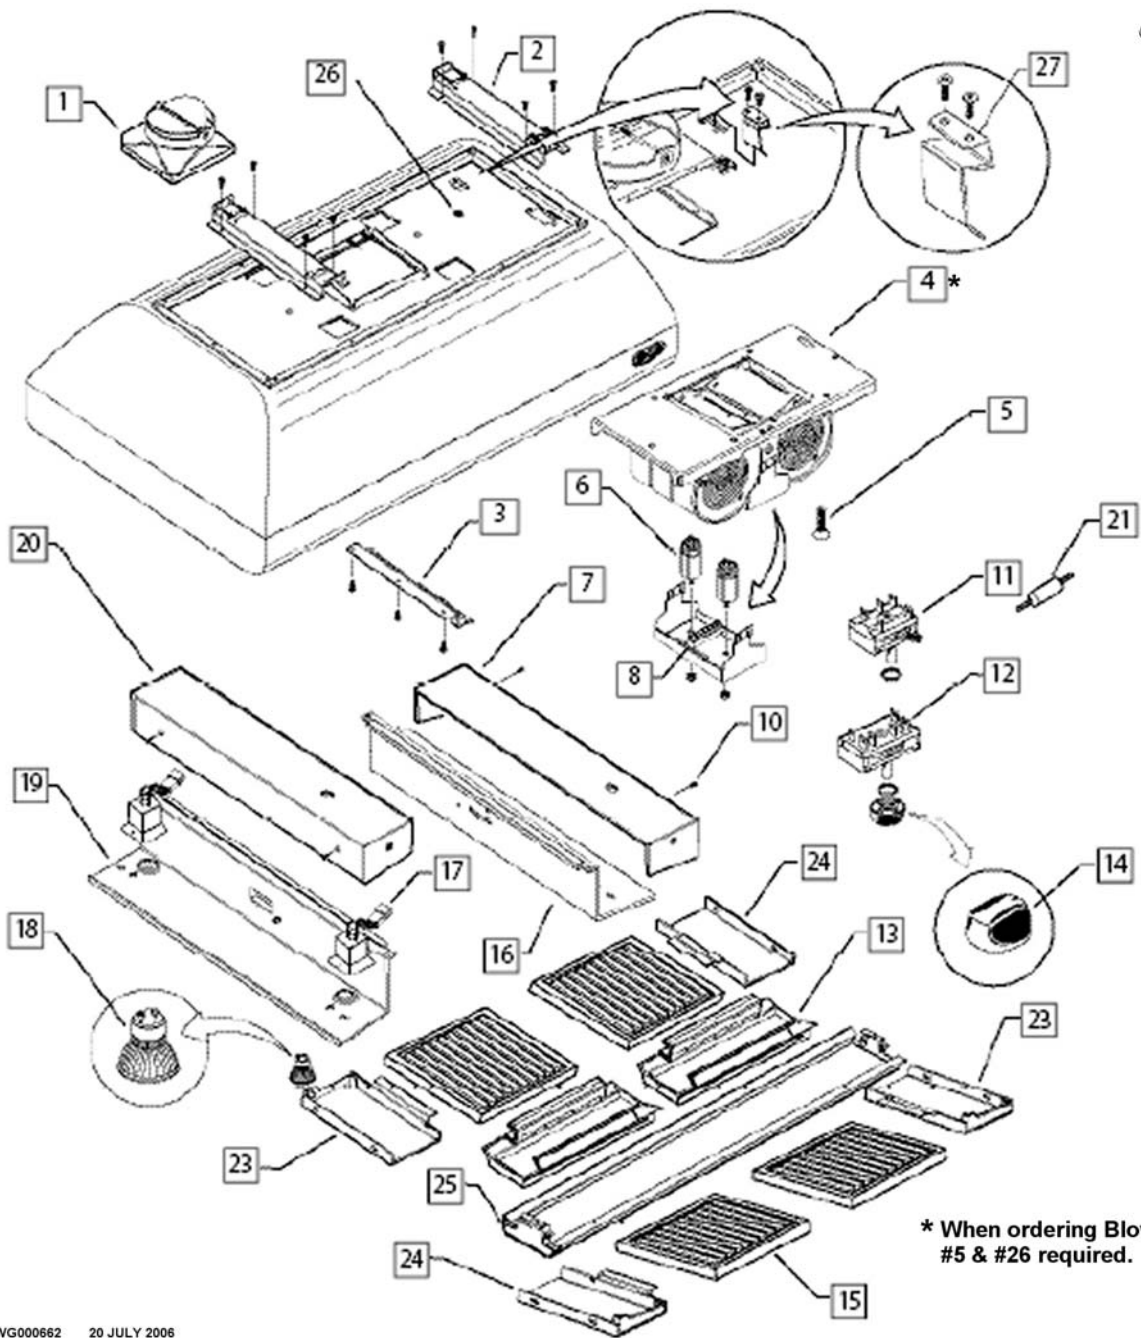

## **52" ISLAND VENT HOOD**

Parts List

**MODEL:**  
IVS52

**PRODUCT CODE:**  
70636

## HOOD COMPONENTS

REF	PART	DESCRIPTION
1	237457	DUCT TRANSITION W/DAMPER 10
2	237672	CHIMNEY SUPPORT
3	237654	CLAMP, BLOWER MOUNT
4	237696	BLOWER MOTOR ASSY. IVS40/52
5	237669	BOLT, BLOWER MOUNT
6	237331	CAPACITOR
7	237661	LIGHT COVER (R/H), IVS40/52
8	237649	TERMINAL BLOCK
9	237731	NUT, CAPACITOR
10	237667	SCREW (TORX)
11	237332	LIGHT SWITCH
12	237333	BLOWER SWITCH
13	237633	GREASE TRAY (IVS)
14	220764	KNOB 35mm OD ASSEMBLY
15	237340	BAFFLE FILTER (VS/IVS)
16	237663	LIGHT PANEL (R/H), IVS40/52
17	237664	LIGHT RECEPTACLE ASSEMBLY
18	237458	LIGHT BULB HALOGEN
19	237662	LIGHT PANEL (L/H), IVS40/52
20	237660	LIGHT COVER (L/H), IVS40/52
21	237336	DIODE
23	237675	FILTER SIDE TRIM LR/RF (IVS52)
24	237676	FILTER SIDE TRIM LF/RR (IVS52)
25	237709	BAFFLE FILTER SUPPORT PANEL
NI	237683	HARNESS, HOOD MAIN (IVS40/52)
NI	237684	HARNESS, HOOD LIGHTS (IVS40/52)
26	237666	TINNERMAN CLIP & NUT (CAGE)
27	237714	SPRING CLIP, BLOWER MOTOR MNT