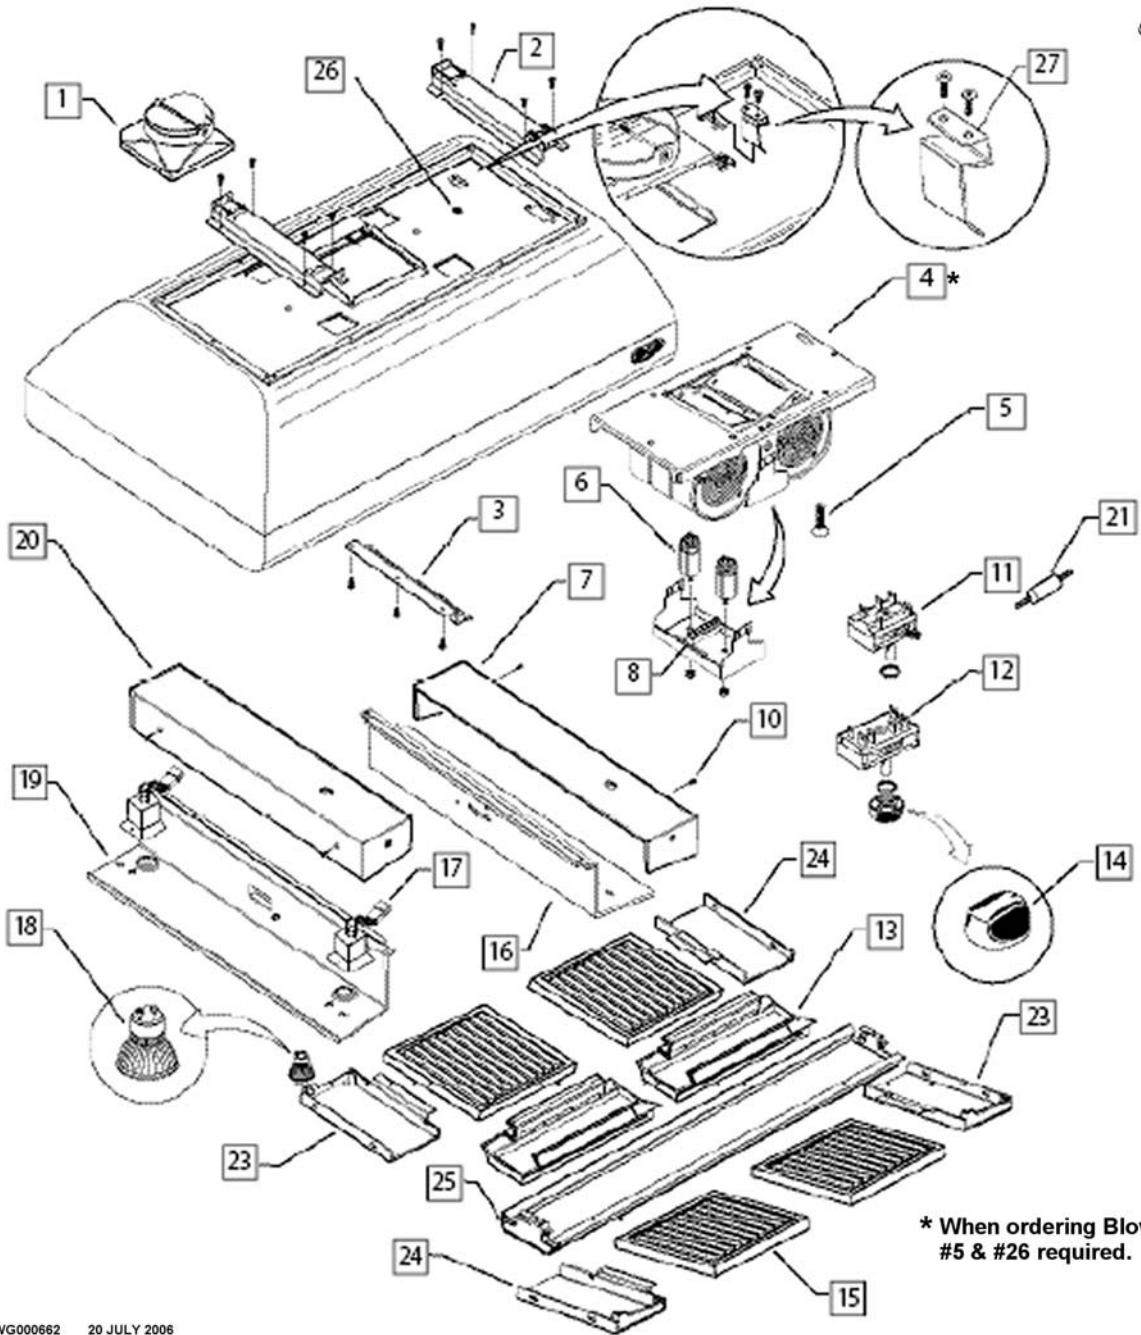

----- Manual continues below -----

52" ISLAND VENT HOOD

Parts List

MODEL:
IVS52

PRODUCT CODE:
70636

PRODUCT

Brand	DCS
Voltage	110V 60Hz
Model	IVS52
Product Code	70636

Fisher & Paykel Appliances
5900 Skylab Road, Huntington
Beach, CA 92647
Customer Care: (888) 281-5698
Fax: (714) 372-7003
www.dscappliances.com
support@dscappliances.com

CONTENTS

HOOD COMPONENTS6

HOOD COMPONENTS

DWG000662 20 JULY 2006

HOOD COMPONENTS

REF	PART	DESCRIPTION
1	237457	DUCT TRANSITION W/DAMPER 10
2	237672	CHIMNEY SUPPORT
3	237654	CLAMP, BLOWER MOUNT
4	237696	BLOWER MOTOR ASSY. IVS40/52
5	237669	BOLT, BLOWER MOUNT
6	237331	CAPACITOR
7	237661	LIGHT COVER (R/H), IVS40/52
8	237649	TERMINAL BLOCK
9	237731	NUT, CAPACITOR
10	237667	SCREW (TORX)
11	237332	LIGHT SWITCH
12	237333	BLOWER SWITCH
13	237633	GREASE TRAY (IVS)
14	220764	KNOB 35mm OD ASSEMBLY
15	237340	BAFFLE FILTER (VS/IVS)
16	237663	LIGHT PANEL (R/H), IVS40/52
17	237664	LIGHT RECEPTACLE ASSEMBLY
18	237458	LIGHT BULB HALOGEN
19	237662	LIGHT PANEL (L/H), IVS40/52
20	237660	LIGHT COVER (L/H), IVS40/52
21	237336	DIODE
23	237675	FILTER SIDE TRIM LR/RF (IVS52)
24	237676	FILTER SIDE TRIM LF/RR (IVS52)
25	237709	BAFFLE FILTER SUPPORT PANEL
NI	237683	HARNESS, HOOD MAIN (IVS40/52)
NI	237684	HARNESS, HOOD LIGHTS (IVS40/52)
26	237666	TINNERMAN CLIP & NUT (CAGE)
27	237714	SPRING CLIP, BLOWER MOTOR MNT