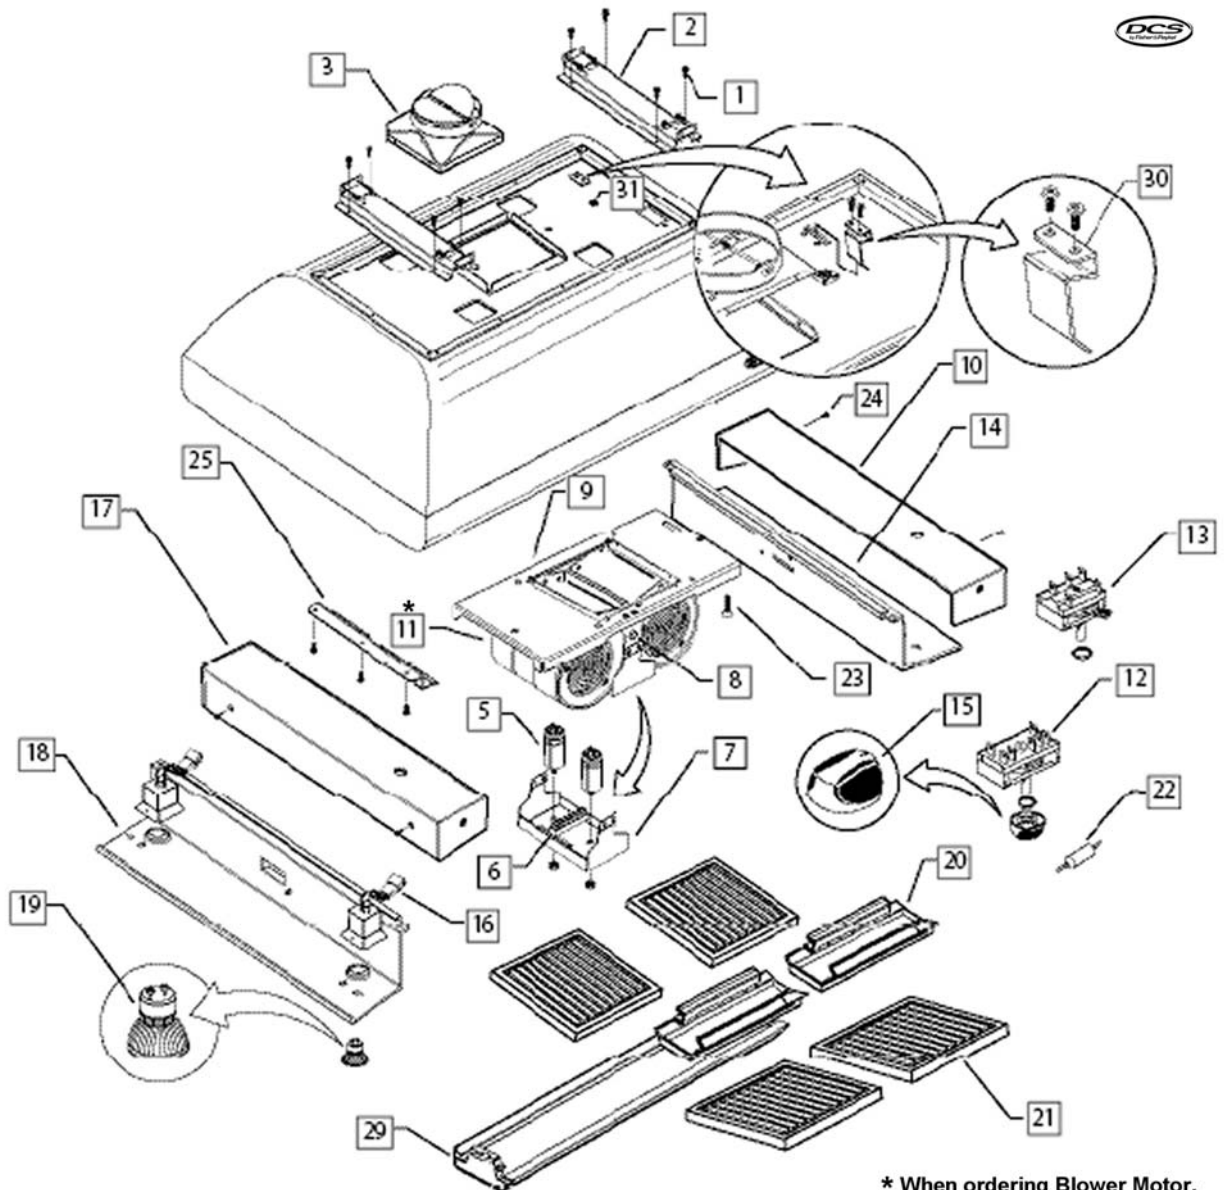

----- Manual continues below -----

40" ISLAND VENT HOOD

Parts List

MODEL:
IVS40

PRODUCT CODE:
70635

PRODUCT

Brand	DCS
Voltage	110V 60Hz
Model	IVS40
Product Code	70635

Fisher & Paykel Appliances
5900 Skylab Road, Huntington
Beach, CA 92647
Customer Care: (888) 281-5698
Fax: (714) 372-7003
www.dscappliances.com
support@dscappliances.com

CONTENTS

HOOD COMPONENTS6

HOOD COMPONENTS

DWG000661 20 JULY 2006

*** When ordering Blower Motor, #23 & #31 required.**

HOOD COMPONENTS

REF	PART	DESCRIPTION
1	237667	SCREW (TORX)
2	237672	CHIMNEY SUPPORT
3	237337	TRANSIT DOUBLE BLOWER/10 ROUND
5	237331	CAPACITOR
6	237649	TERMINAL BLOCK
7	237648	CAPACITOR COVER
8	237665	WIRE GROMMET
9	237652	BLOWER MOUNT PLATE
10	237661	LIGHT COVER (R/H), IVS40/52
11	237696	BLOWER MOTOR ASSY. IVS40/52
12	237333	BLOWER SWITCH
13	237332	LIGHT SWITCH
14	237663	LIGHT PANEL (R/H), IVS40/52
15	220764	KNOB 35mm OD ASSEMBLY
16	237664	LIGHT RECEPTACLE ASSEMBLY
17	237660	LIGHT COVER (L/H), IVS40/52
18	237662	LIGHT PANEL (L/H), IVS40/52
19	237458	LIGHT BULB HALOGEN
20	237633	GREASE TRAY (IVS)
21	237340	BAFFLE FILTER (VS/IVS)
22	237336	DIODE
23	237669	BOLT, BLOWER MOUNT
24	237667	SCREW (TORX)
25	237654	CLAMP, BLOWER MOUNT
29	237677	BAFFLE FILTER SUPPORT PANEL
NI	237683	HARNESS, HOOD MAIN (IVS40/52)
NI	237684	HARNESS, HOOD LIGHTS (IVS40/52)
30	237714	SPRING CLIP, BLOWER MOTOR MNT
31	237666	TINNERMAN CLIP & NUT (CAGE)