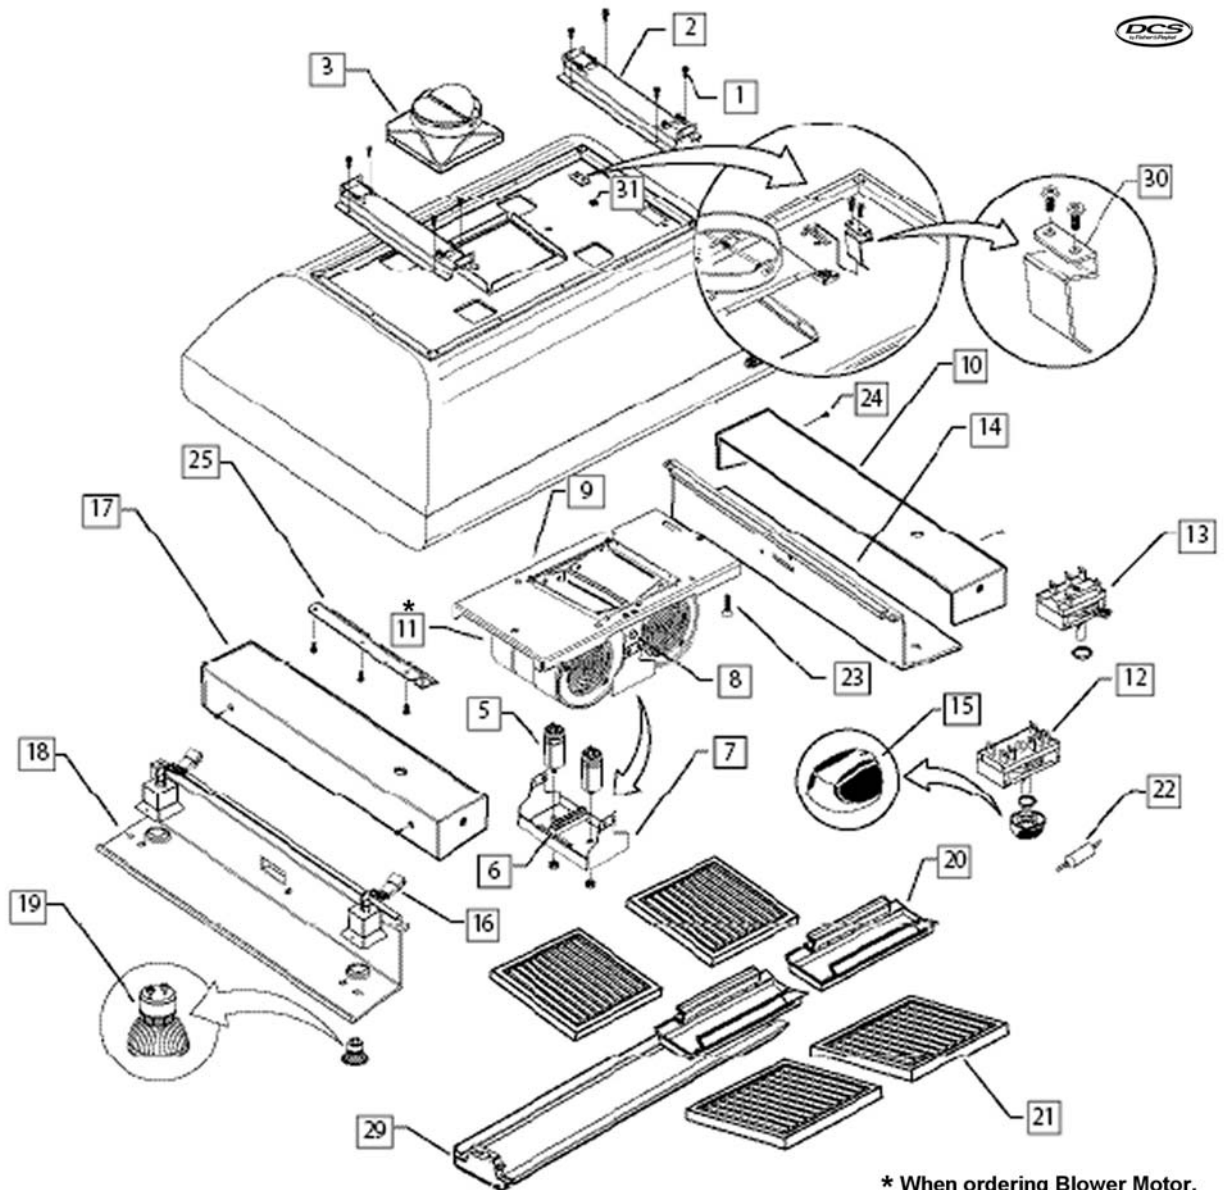

HOOD COMPONENTS

* When ordering Blower Motor, #23 & #31 required.

HOOD COMPONENTS

REF	PART	DESCRIPTION
1	237667	SCREW (TORX)
2	237672	CHIMNEY SUPPORT
3	237337	TRANSIT DOUBLE BLOWER/10 ROUND
5	237331	CAPACITOR
6	237649	TERMINAL BLOCK
7	237648	CAPACITOR COVER
8	237665	WIRE GROMMET
9	237652	BLOWER MOUNT PLATE
10	237661	LIGHT COVER (R/H), IVS40/52
11	237696	BLOWER MOTOR ASSY. IVS40/52
12	237333	BLOWER SWITCH
13	237332	LIGHT SWITCH
14	237663	LIGHT PANEL (R/H), IVS40/52
15	220764	KNOB 35mm OD ASSEMBLY
16	237664	LIGHT RECEPTACLE ASSEMBLY
17	237660	LIGHT COVER (L/H), IVS40/52
18	237662	LIGHT PANEL (L/H), IVS40/52
19	237458	LIGHT BULB HALOGEN
20	237633	GREASE TRAY (IVS)
21	237340	BAFFLE FILTER (VS/IVS)
22	237336	DIODE
23	237669	BOLT, BLOWER MOUNT
24	237667	SCREW (TORX)
25	237654	CLAMP, BLOWER MOUNT
29	237677	BAFFLE FILTER SUPPORT PANEL
NI	237683	HARNESS, HOOD MAIN (IVS40/52)
NI	237684	HARNESS, HOOD LIGHTS (IVS40/52)
30	237714	SPRING CLIP, BLOWER MOTOR MNT
31	237666	TINNERMAN CLIP & NUT (CAGE)