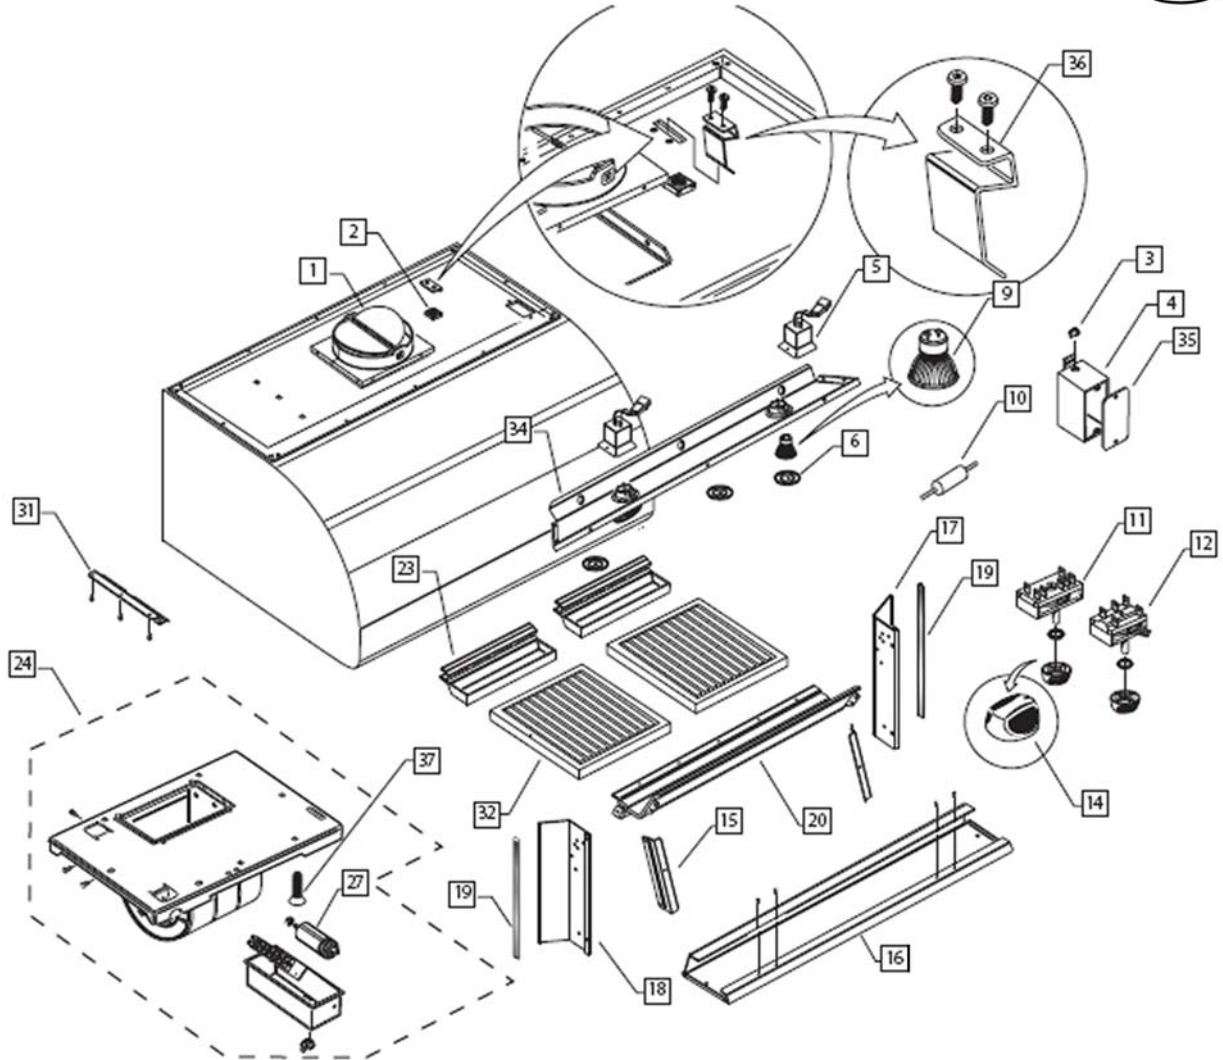

HOOD COMPONENTS

DWG000655 20 JULY 2006

HOOD COMPONENTS

REF	PART	DESCRIPTION
1	237337	DAMPER (8" DUCT)
2	237666	TINNERMAN CLIP & NUT (CAGE)
3	237665	WIRE GROMMET
4	237643	JUNCTION BOX
5	237647	HALOGEN LIGHT BULB RECPTACLE
6	237459	BEZEL LIGTH
9	237458	LIGHT BULB HALOGEN
10	237336	DIODE
11	237332	LIGHT SWITCH
12	237333	BLOWER SWITCH
14	220764	KNOB 35mm OD ASSEMBLY
15	237653	BRACKET, FRONT PANEL
16	237658	FRONT PANEL ES30, VS30
17	237698	AIR BAFFLE R/H VS30/36/1236/48
18	237697	AIR BAFFLE L/H VS30/36/1236/48
19	237659	INSULATOR STRIP
20	237702	FILTER RETAINER, VS30
23	237339	GREASE TRAY (VS)
24	237335	BLOWER MOTOR ASSY SINGLE
26	237654	CLAMP, BLOWER MOUNT
27	237331	CAPACITOR
32	237340	BAFFLE FILTER (VS/IVS)
34	237644	LIGHT PANEL, VS30
35	237642	JUNCTION BOX COVER
NI	237460	HARNESS
NI	237680	HARNESS LIGHTS
36	237714	SPRING CLIP, BLOWER MOTOR MNT
37	237669	BOLT, BLOWER MOUNT