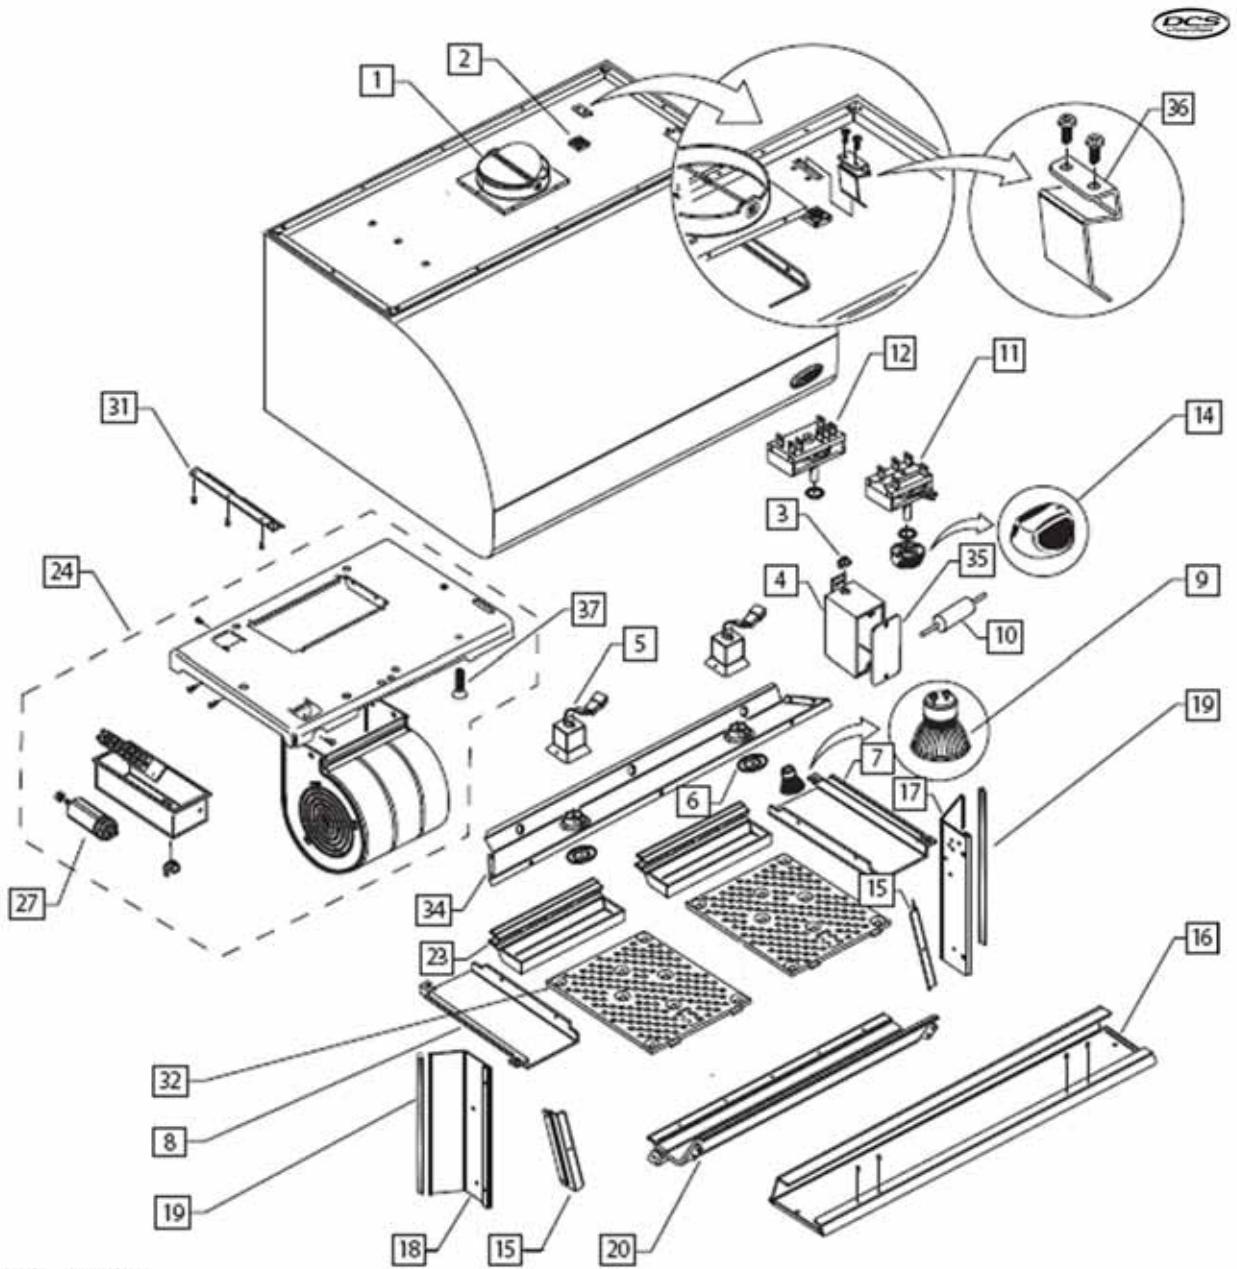

HOOD COMPONENTS

DWG000656 20 JULY 2008

HOOD COMPONENTS

REF	PART	DESCRIPTION
1	237337	DAMPER (8" DUCT)
2	237666	TINNERMAN CLIP & NUT (CAGE)
3	237665	WIRE GROMMET
4	237643	JUNCTION BOX
5	237647	HALOGEN LIGHT BULB RECPTACLE
6	237459	BEZEL LIGTH
7	237657	FILTER SIDE PANEL R/H, ES36
8	237656	FILTER SIDE PANEL L/H, ES36
9	237458	LIGHT BULB HALOGEN
10	237336	DIODE
11	237332	LIGHT SWITCH
12	237333	BLOWER SWITCH
14	220764	KNOB 35mm OD ASSEMBLY
15	237653	BRACKET, FRONT PANEL
16	237673	FRONT PANEL ES36, VS36, VS1236
17	237651	AIR BAFFLE R/H, ES30/36
18	237650	AIR BAFFLE L/H, ES30/36
19	237659	INSULATOR STRIP
20	237655	FILTER RETAINER, ES36
23	237338	GREASE TRAY (ES)
24	237335	BLOWER MOTOR ASSY SINGLE
27	237331	CAPACITOR
31	237654	CLAMP, BLOWER MOUNT
32	237341	BAFFLE FILTER LOW PROFILE (ES)
34	237634	LIGHT PANEL, ES36
35	237642	JUNCTION BOX COVER
NI	237460	HARNESS
NI	237680	HARNESS LIGHTS
36	237714	SPRING CLIP, BLOWER MOTOR MNT
37	237669	BOLT, BLOWER MOUNT