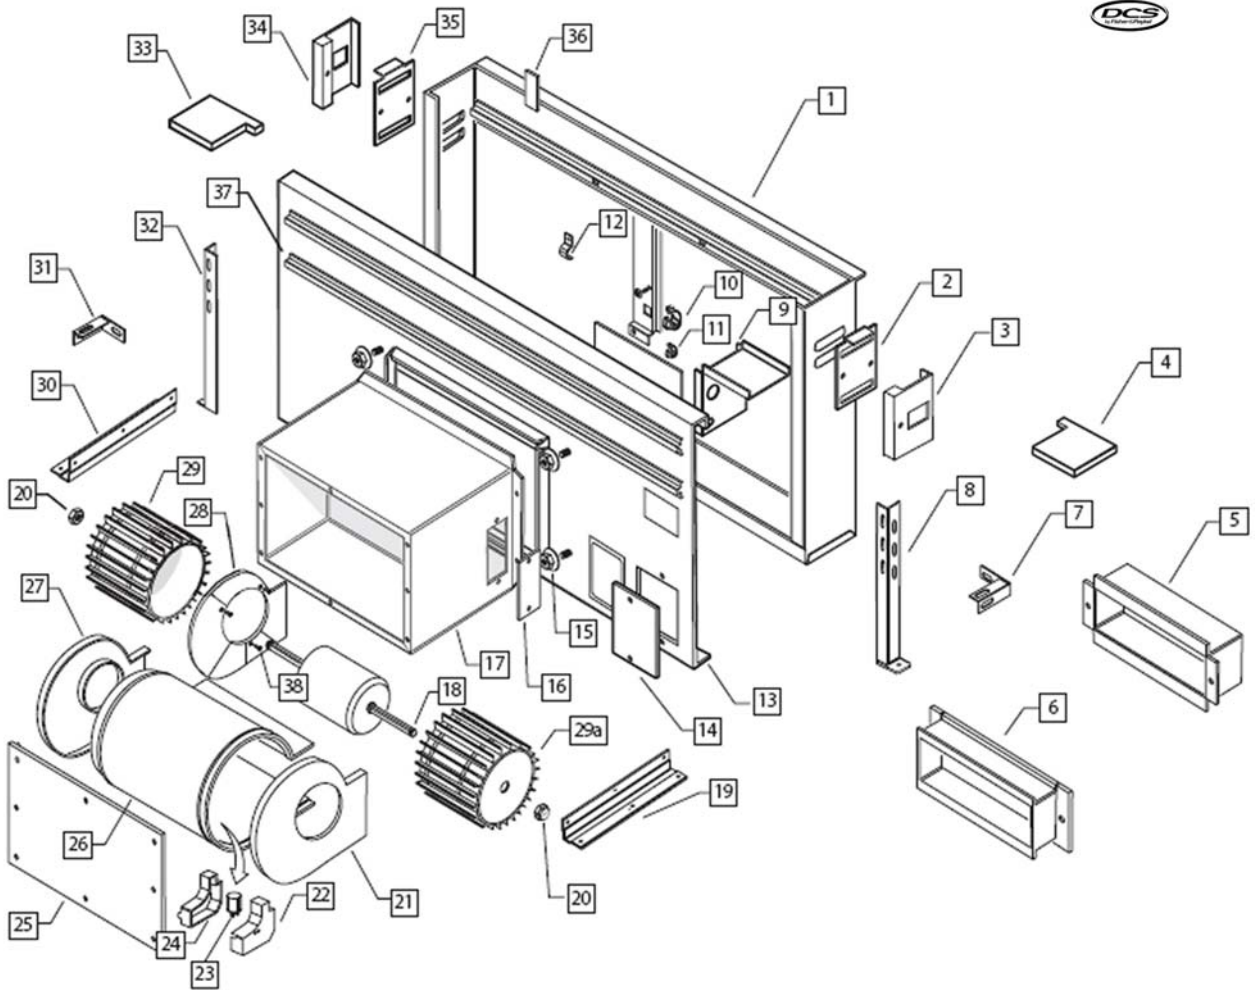

LOWER PLENUM COMPONENTS

DWG000636 12 JULY 2006

LOWER PLENUM COMPONENTS

REF	PART	DESCRIPTION
1	237953	CASING 180 30" GUIDE SUPPORT
2	212572	UPPER SPPRT ARM # 4468074
3	212567	PLENUM GUIDE S/L/H # 4124015
4	212570	END CAP R/H # 4417315
5	212575	DAMPER # 4269381
6	212698	BLOWER EXHAUST GUIDE
7	212581	MIDDLE SPPRT ARM R/H # 4468082
8	212579	LOWER SPPRT LEG R/H # 4468078
9	212703	ELECTRICAL WIRING BOX #4468355
10	212689	STRAIN RELIEF # 4117091
11	212686	STRAIN RELIEF # 4117090
12	212719	CABLE CLAMP # 4117018
13	237216	HOUSING COVER # 4468331
14	212692	WIRING BOX COVER # 4468336
15	212708	NUT # 4109551
16	212584	EXHOUST OUTLET CVR # 4467914
17	212700	BLOWER BOX INTERNAL # 4418613
18	212564	MOTOR # 4000385
19	212701	BLOWER MOUNT # 4466443
20	212560	IMPELLER LOCKING NUT # 4109897
21	212701	BLOWER MOUNT # 4466443
22	212695	ELECTRIC BOARD BOX COVER
23	212559	CAPACITOR 11mf # 4021295
24	212694	ELECTRIC BOARD BOX D.24-058
25	212718	BLOWER BOX COVER INTERNAL
26	212702	BLOWER HOUSING # 4468236
27	212705	BLOWER COVER SIDE L/H #4464507
28	212563	MOTOR MOUNT # 4466448
29	212562	IMPELLER L/H (SX) # 4120763
30	212701	BLOWER MOUNT # 4466443
31	212582	MIDDLE SPPRT ARM L/H # 4468083
32	212580	LOWER SPPRT LEG L/H # 4468079
33	212571	END CAP L/H # 4417316
34	212567	PLENUM GUIDE S/L/H # 4124015
35	212572	UPPER SPPRT ARM # 4468074
36	212717	PLENUM GUIDE BACK # 4161200
37	212720	CREATE A COOKTOP STRIP
38	212704	SCREW 3,5 X 9,5 # 4174108
39	212561	IMPELLER R/H (DX) # 4120762