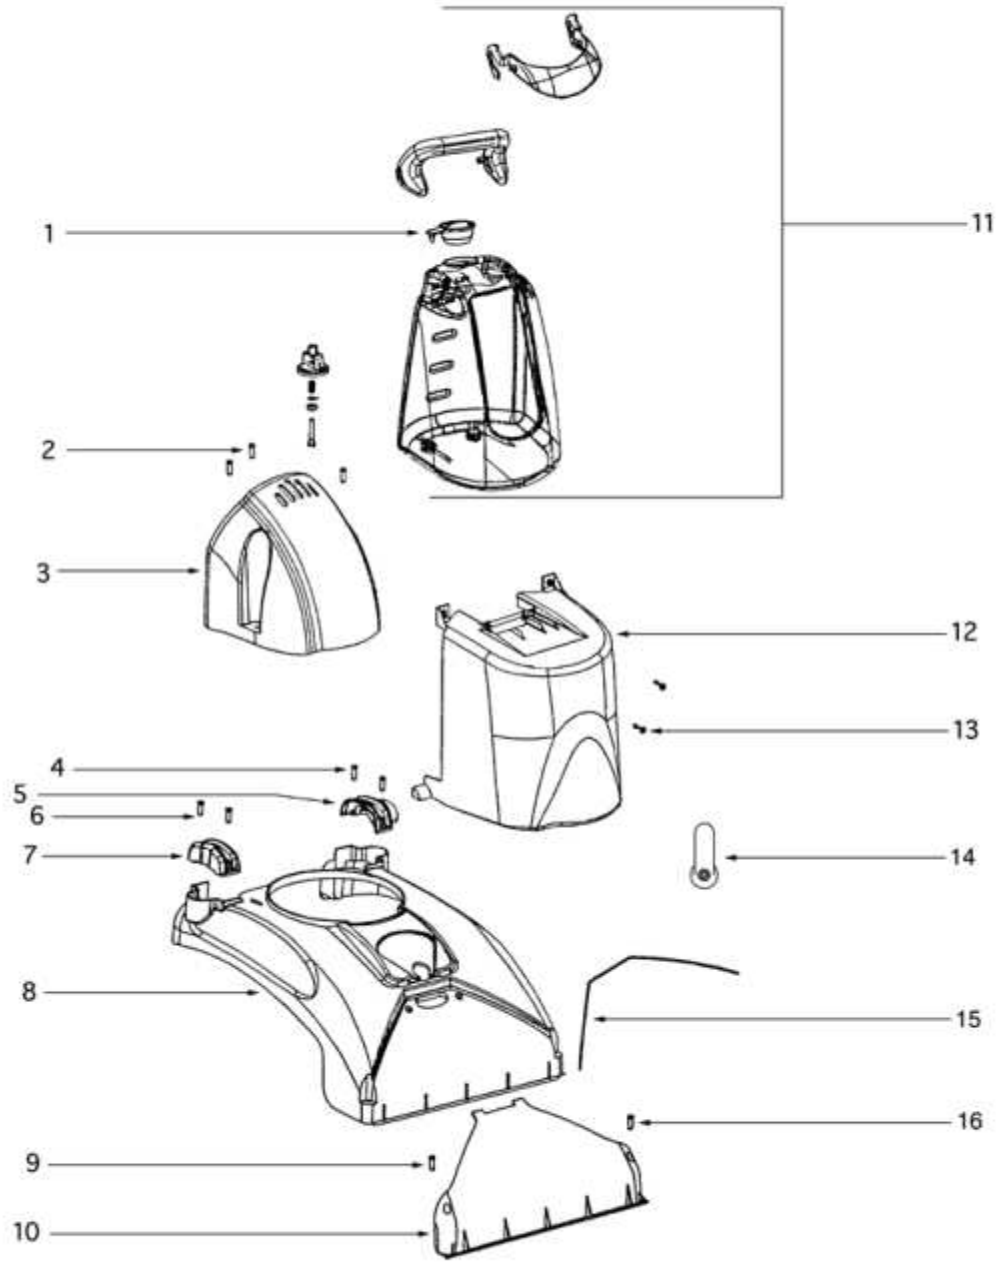

Ref #	Part	Description	Comments	Qty
1	15322D	UPPER HANDLE ASSEMBLY		
2	71167	SWITCH - ROCKER		
3	15317-119N	CADDY - HOSE		
4	53238-27	SCREW PACKAGE		
5	15668B	REAR HOUSING ASSEMBLY		
6	59472-6	TUBING		
7	39070A	DISPENSE VALVE ASSY (3 PO		
8	38752-1	CORD - SUPPLY		
9	27776C-288N	TRIGGER - DISPENSER		
10	53197-3	SCREW PACKAGE		
11	27769-119N	ARM - UPPER		
12	38845-119N	SEAL - BOOT		
13	60207	FILTER PACKAGE		
14	38945B-305N	ACTUATOR - PLUNGER		
15	38941G	RESERVOIR ASSY		
16	27846B-119N	ARM - LOWER		
17	60219	SPRING PKG		
18	70316-1	TUBING		
19	28413-1	UPPER CORD & TERMINAL ASS		
20	28414-1	LOWER CORD & TERMINAL ASS		

Ref #	Part	Description	Comments	Qty
1	38735-119N	CAP - TANK		
3	15316A-119N	COVER - MOTOR		
5	38737-119N	COVER - AXLE (LH)		
7	38756-119N	COVER - AXLE (RH)		
8	28429-2	HOOD & GRAPHICS ASSEMBLY		
9	60224	SCREW PKG		
10	61947	SUCTION COVER - PKGD		
11	60622-2	DISPENSING TANK ASSY - PK		
12	28430A-4	SHROUD & GRAPHICS ASSEMBL		
13	53238-27	SCREW PACKAGE		
14	38741-288N	KNOB - ROTOR		
15	59025-1	SEAL - GASKET		
16	60227	SCREW PKG (10)		