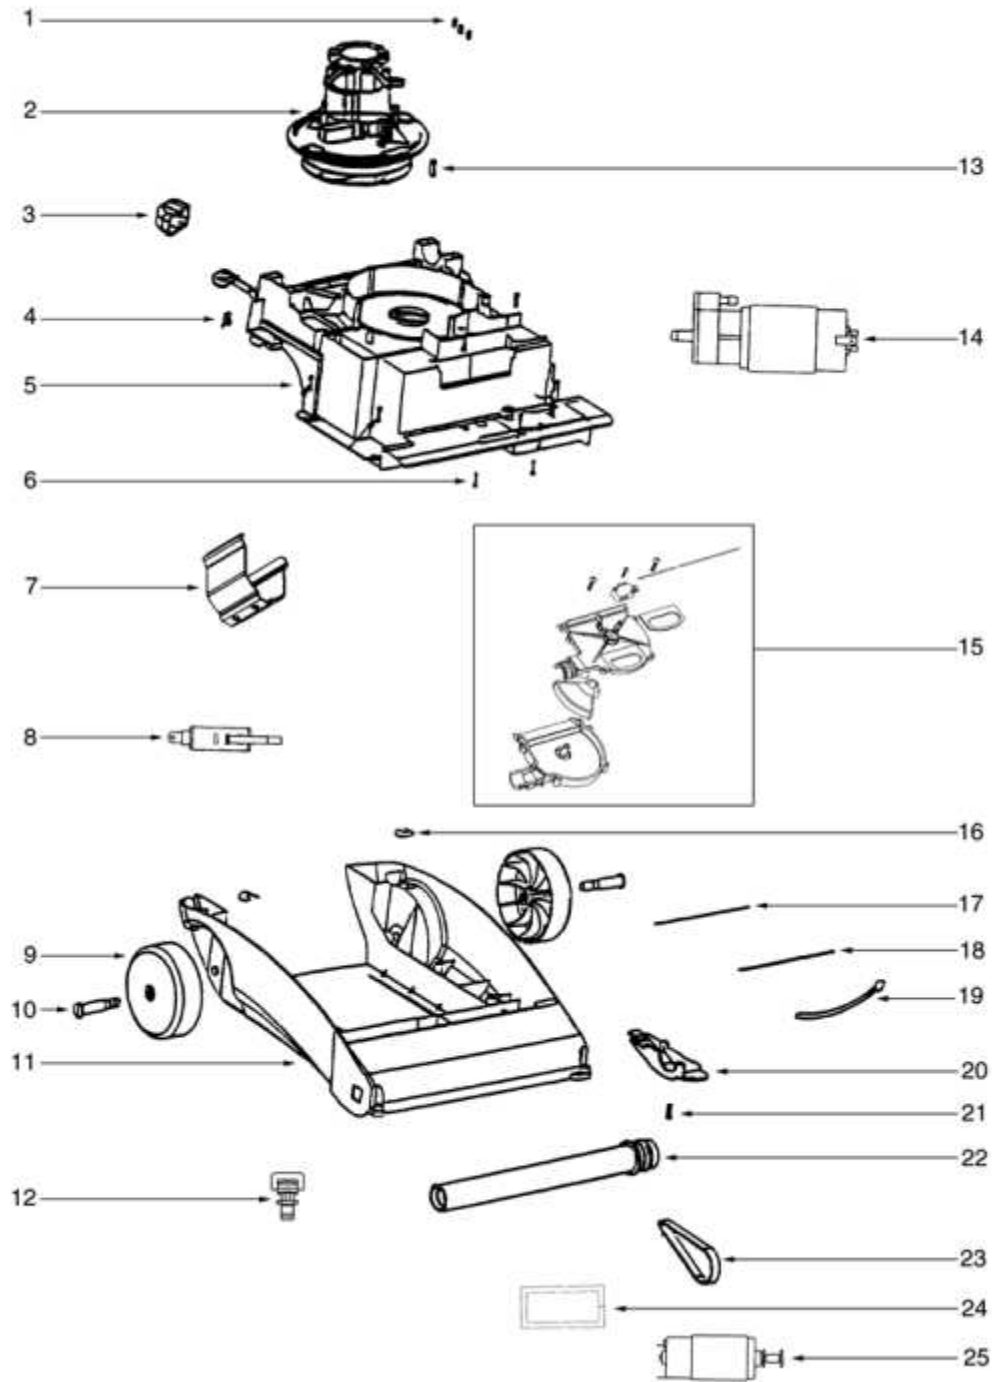

Ref #	Part	Description	Comments	Qty
1	60192-1	WIRE SPLICE 5		
2	60218B	MOTOR & GASKET - PKG		
3	38853-288N	COVER - HANDLE RELEASE		
4	60217	SPRING PKG 5		
5	60824-1	BASE/SUPPORT KIT		
6	53238-8	SCREW PACKAGE		
7	39297	BRACKET - MOTOR		
8	28019A-1	SWITCH - MICRO		
9	27843A-119N	WHEEL - REAR		
10	38392	AXLE		
11	60624A	BASE ASSEMBLY - PACKAGED		
12	39290	NOZZLE		
13	53238-27	SCREW PACKAGE		
14	60221C	PUMP & MOTOR ASSY - PKGD		
15	27785C-1	VALVE ASSEMBLY		
16	54709	PACKAGE - PRONG LOCK RETA		
17	58971-1	WIRE & TERMINAL ASSEMBLY		
18	58971-2	WIRE & TERMINAL ASSEMBLY		
19	58738-1	WIRE & TERMINAL ASSEMBLY		
20	38738B-119N	COVER - BELT		
21	54669-3	SCREW PACKAGE		
22	60203A	DISTURBULATOR ASSY - CTND		
23	60129	BELT PACKAGE		
24	59148	GASKET - BRUSH ROLL MOTOR		
25	60623-2	MOTOR & PULLEY ASSY - CRT