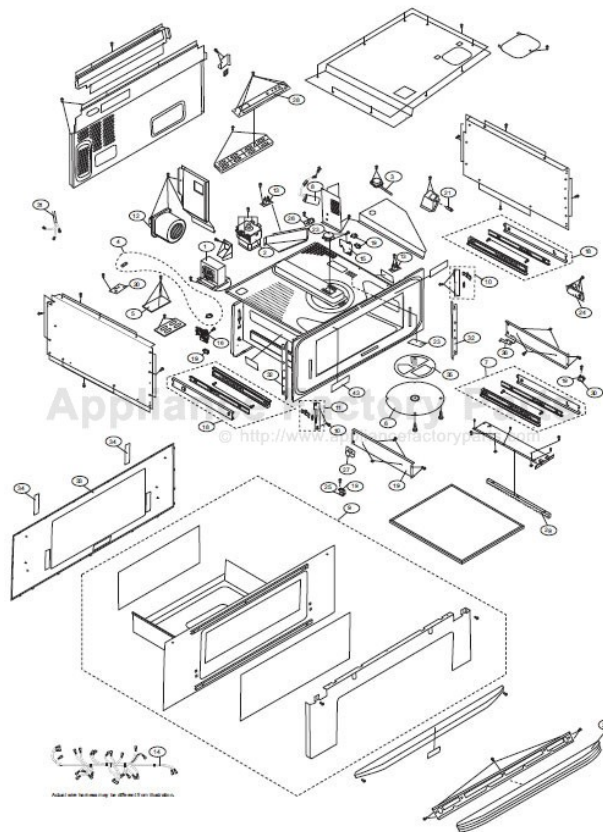

[Find Your Wolf Microwave Parts - Select From 13 Models](#)

----- Manual continues below -----