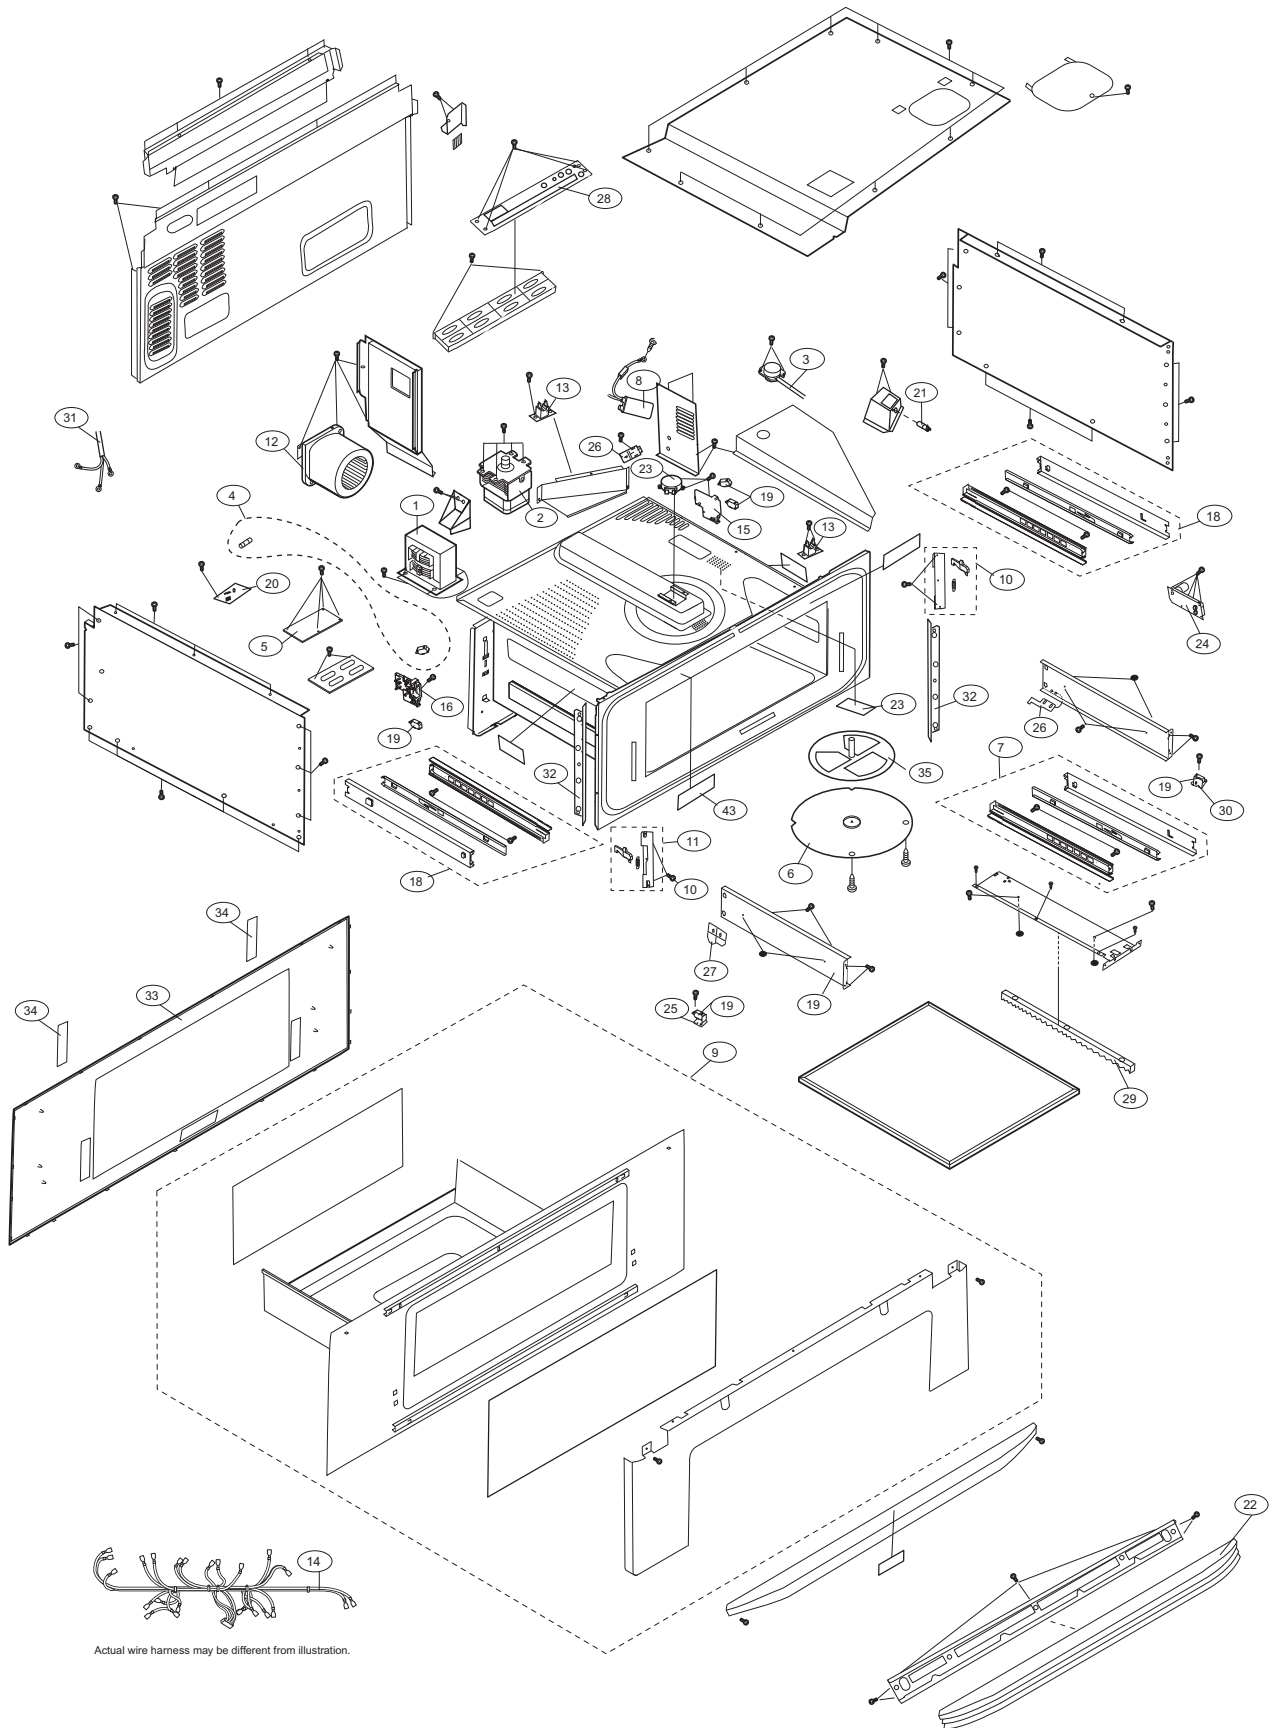

MWD24 & MWD30 PARTS LIST

Ref #	Part #	Description
1	813739	Transformer
2	813740	Magnetron
3	813741	Sensor Assy
4	813742	Monitor Switch Fuse Assy
5	813743	Power Supply
6	813744	Stir Cover Assy
7	813745	Side Rail
8	813746	HVC Assy
9	813747	Door Assy, MWD24-U/S
	813748	Door Assy, MWD30-2U/S
	813749	Door Assy, MWD30-2F/S
10	813750	Latch Assy, R, MWD24-2U/S
	813752	Latch Assy, R, MWD30-2
11	813751	Latch Assy, L, MWD24-2U/S
	813753	Latch Assy, L, MWD30-2
12	813754	Fan Motor
13	813455	Thermal Cut-Out
14	813756	Harness Assy, MWD24-2U/S
	813757	Harness Assy, MWD30-2
15	813758	Latch Hook, R
	813759	Latch Hook, L
16	813760	Switch Lever, L
19	813762	Switch
20	813763	Noise Filter Unit
21	813764	Oven Lamp Socket
22	813765	Louver, MWD24-2U/S
	813766	Louver, MWD30-2
23	813767	Stirrer Motor
24	813768	Auto Drawer Gear Assy
25	813770	Switch Angle, L
26	813771	Actuator, R
27	813772	Actuator, L
28	813773	SW Power Supply
29	813774	Rack Gear
30	813769	Switch Angle, R
31	813778	Power Supply Cord MWD24-2U/S
	813779	Power Cord, MWD30-2
32	813775	Side Angle, R, MWD24-2U/S
	813776	Side Angle, L, MWD24-2U/S
	813777	Side Angle, MWD30-2
33	813813	Choke Cover, MWD24-2U/S
	813815	Choke Cover, MWD30-2
34	813809	Door Support Cover MWD24-2U/S
	813811	Door Support Cover MWD30-2

Not Shown

Part #	Description
813784	Control Unit

MWD24 & MWD30 Exploded View