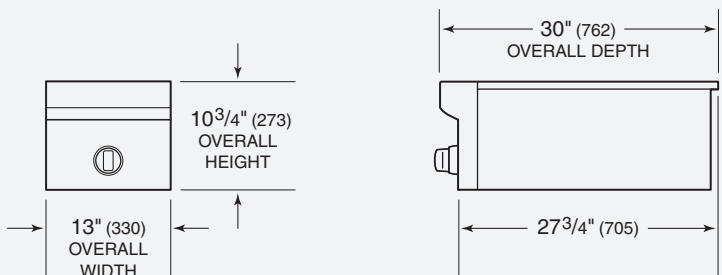

13" Burner Module

OVERALL DIMENSIONS

Unit dimensions may vary by ± 1/8".

SPECIFICATIONS

Exterior Finish	Stainless Steel
Overall Width	13"
Overall Height	10 ³ / ₄ "
Overall Depth	30"
Electrical Requirements	110/120 V AC 60 Hz, 15 amp circuit
Power Cord	6' cord with grounded plug
Shipping Weight	50 lbs