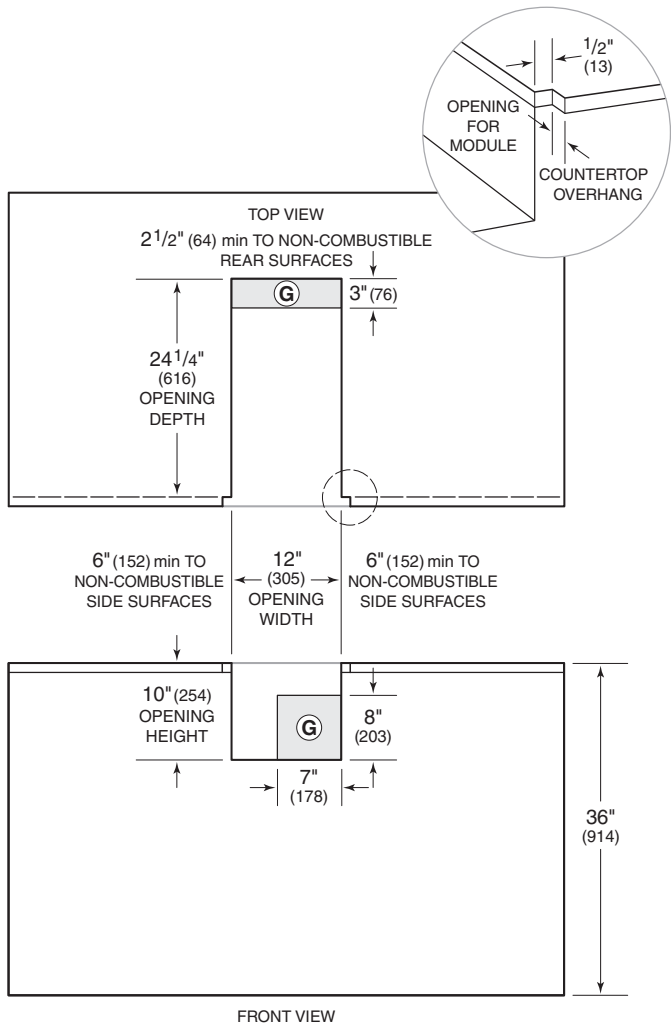

13" Burner Module

OVERALL DIMENSIONS

Unit dimensions may vary by ± 1/8".

SPECIFICATIONS

Exterior Finish	Stainless Steel
Overall Width	13"
Overall Height	10 ³ / ₄ "
Overall Depth	30"
Electrical Requirements	110/120 V AC 60 Hz, 15 amp circuit
Power Cord	6' cord with grounded plug
Shipping Weight	50 lbs

INSTALLATION SPECIFICATIONS

INSTALLATION NOTES

Complete installation specifications can be found on our website, wolfappliance.com.

Dimensions in parentheses are in millimeters unless otherwise specified.