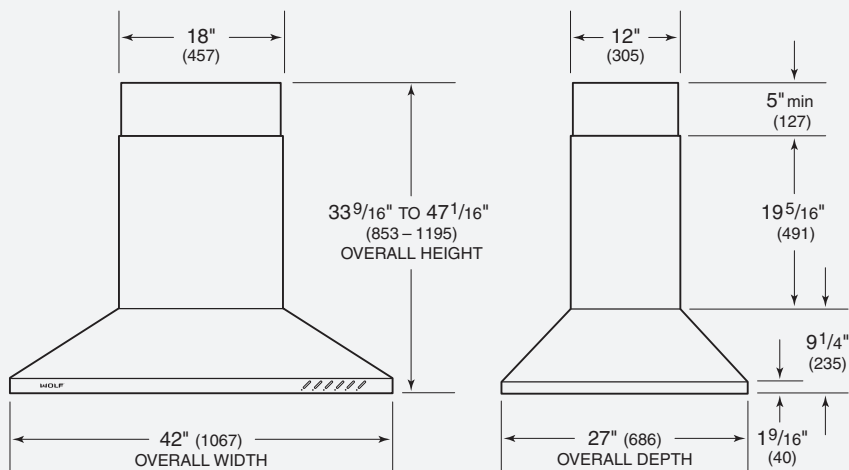

Front-mounted controls.

Halogen lighting.

MODEL

IH4227

Overall Dimensions

42" W x 9¹/₄" H x 27" D

Overall Height (chimney collapsed/full extension)

33⁹/₁₆" / 47¹/₁₆"

OVERALL DIMENSIONS

Unit dimensions may vary by $\pm 1/8$ ".

SPECIFICATIONS

Exterior Finish	Stainless Steel
Overall Width	42"
Overall Height (excluding chimney)	9 1/4"
Overall Height (including chimney)	33 9/16"
Maximum Height (full extension)	47 1/16"
Overall Depth	27"
Bottom of Hood to Countertop	24" to 30"
Duct Size	8" round
Discharge	Vertical
Electrical Requirements	110/120 V AC 60 Hz, 15 amp circuit
Shipping Weight	110 lbs

INSTALLATION SPECIFICATIONS

*8' (2.4 m) ceilings will not allow for a 30" (762) maximum height above the countertop. Based on a 36" (914) high countertop, an 8' (2.4 m) ceiling will allow for a maximum height above the countertop of 26 7/16" (672).