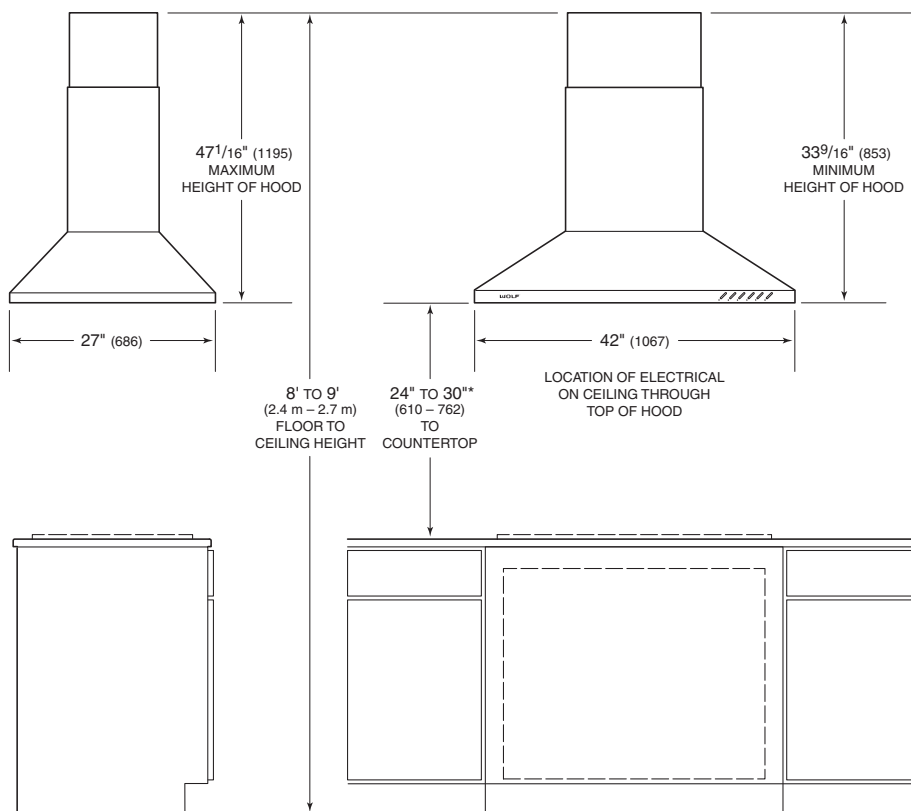

Front-mounted controls.

Halogen lighting.

MODEL

IH4227

Overall Dimensions

42" W x 9¹/₄" H x 27" D

Overall Height (chimney collapsed/full extension)

33⁹/₁₆" / 47¹/₁₆"

OVERALL DIMENSIONS

Unit dimensions may vary by $\pm 1/8$ ".

SPECIFICATIONS

Exterior Finish	Stainless Steel
Overall Width	42"
Overall Height (excluding chimney)	9 1/4"
Overall Height (including chimney)	33 9/16"
Maximum Height (full extension)	47 1/16"
Overall Depth	27"
Bottom of Hood to Countertop	24" to 30"
Duct Size	8" round
Discharge	Vertical
Electrical Requirements	110/120 V AC 60 Hz, 15 amp circuit
Shipping Weight	110 lbs

INSTALLATION SPECIFICATIONS

*8' (2.4 m) ceilings will not allow for a 30" (762) maximum height above the countertop. Based on a 36" (914) high countertop, an 8' (2.4 m) ceiling will allow for a maximum height above the countertop of 26 7/16" (672).