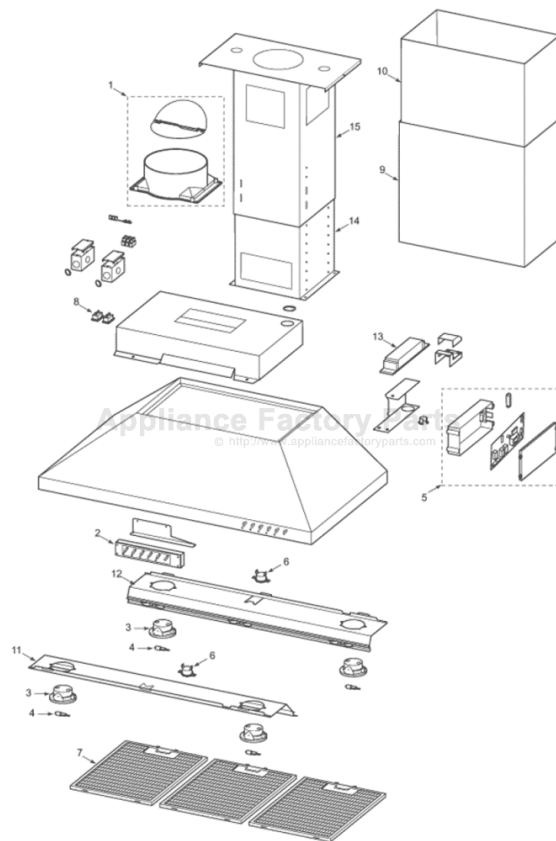

[Find Your Wolf HVAC Parts - Select From 108 Models](#)

----- Manual continues below -----