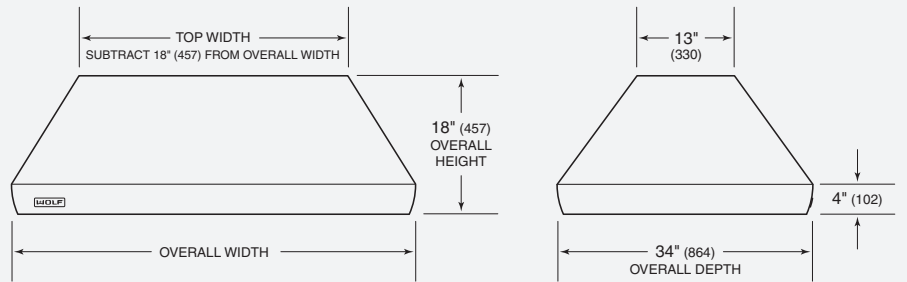

### OVERALL DIMENSIONS

Unit dimensions may vary by  $\pm 1/8"$ .

### SPECIFICATIONS

Exterior Finish	Stainless Steel
Overall Widths	36", 42", 54" and 66"
Overall Height	18"
Overall Depth	34"
Bottom of Hood to Countertop	30" to 36"
Discharge	Vertical
Duct Size	10" Round
Electrical Requirements	110/120 V AC 60 Hz, 15 amp dedicated circuit
Shipping Weight	95-168 lbs