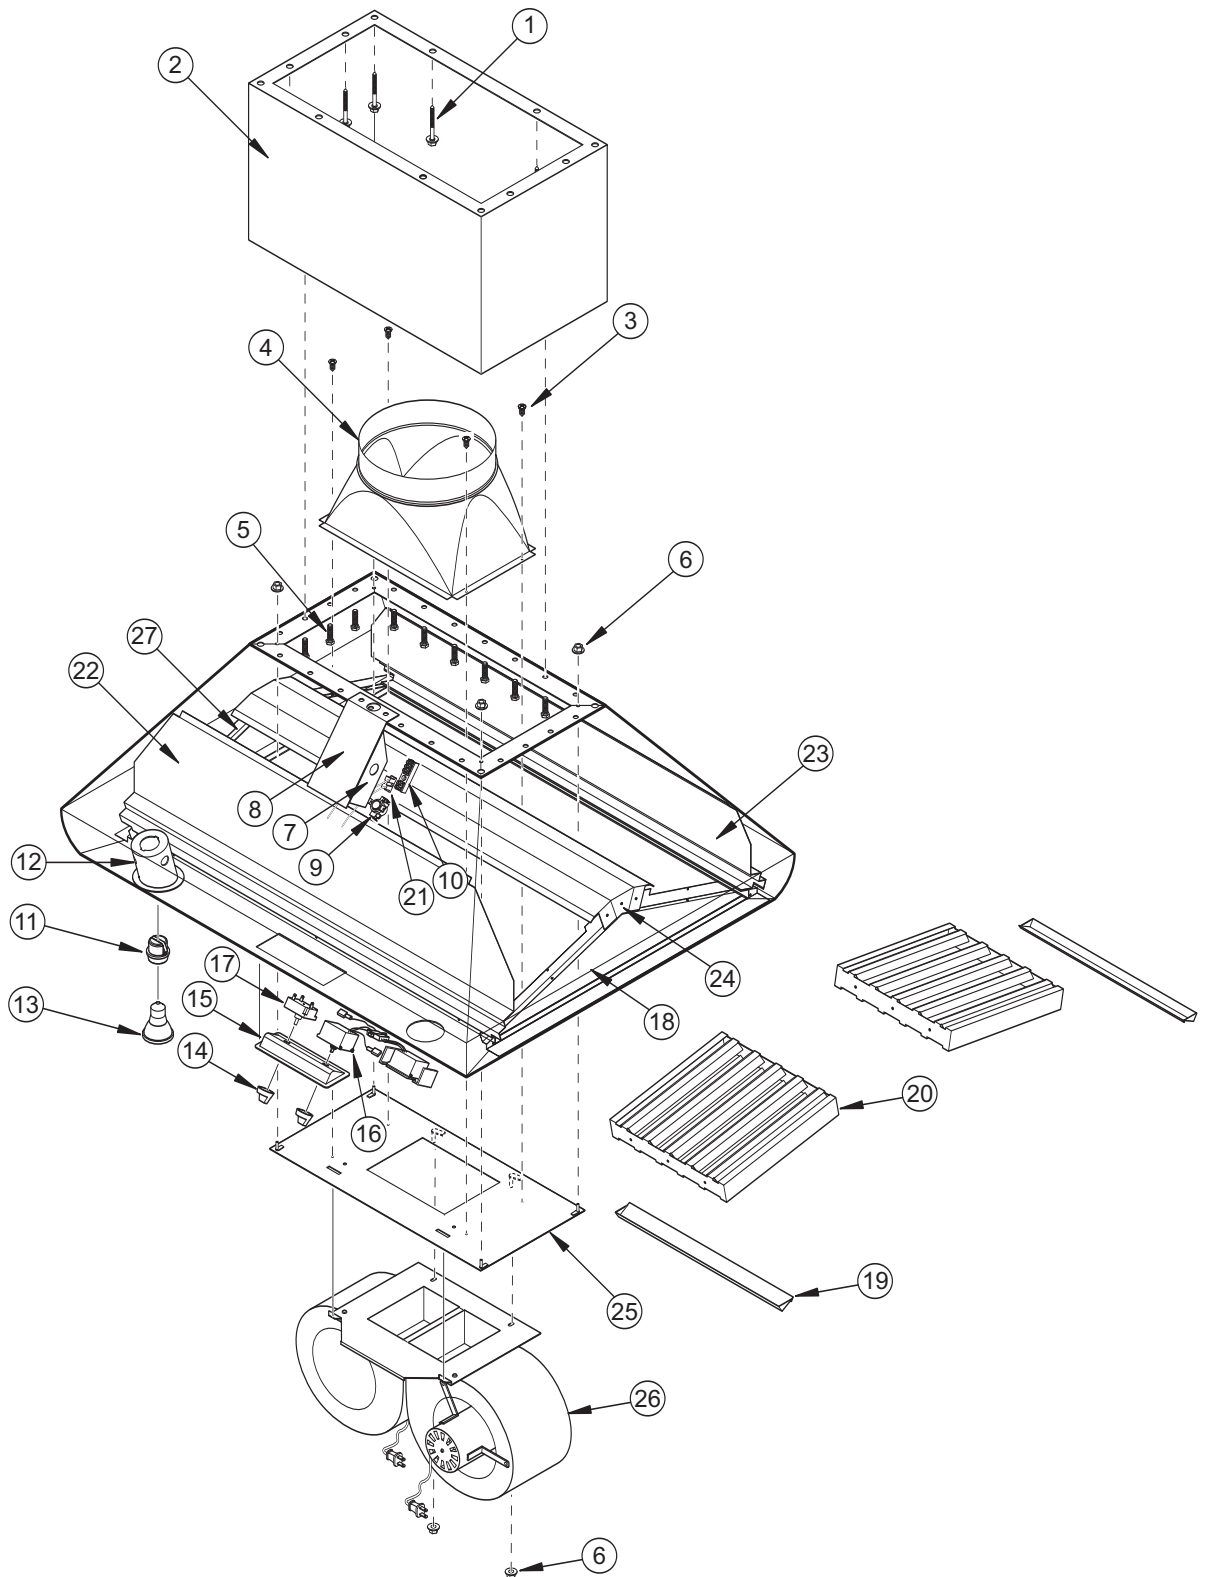

MODEL I363418, I423418, I543418, I663418 PART LIST

<u>Ref #</u>	<u>Part #</u>	<u>Description</u>	<u>Ref #</u>	<u>Part #</u>	<u>Description</u>
1	805669	Lag Screw, 3/8" X 3"	13	811189	Halogen Light, 50 Par 20/Cap (**)
2	811609	Duct Cover, 36-6, Island (Sales Acc)	14	811195	Knob, Switch Control (2)
	804524	Duct Cover, 42-6, Island (Sales Acc)	15	811184	2-Hole Bezel, Switch
	804525	Duct Cover, 54-6, Island (Sales Acc)	16	811190	Fan Speed Control
	804526	Duct Cover, 66-6, Island (Sales Acc)	17	811191	Light Switch Control #83
	804527	Duct Cover, 36-12, Island (Sales Acc)	18	N/A	Inner Wall (Left & Right)
	804528	Duct Cover, 42-12, Island (Sales Acc)	19	805406	Grease Cup 36" Island Hood (2)
	804529	Duct Cover, 54-12, Island (Sales Acc)		811199	Grease Cup 42" Island Hood (4)
	804530	Duct Cover, 66-12, Island (Sales Acc)		805406	Grease Cup 54" Island Hood (4)
3	805317	Screw, #8X1/2 Pan HD, Phil S/M (3)		805488	Grease Cup 66" Island Hood (6)
4	805318	Round Transition 13-1/2" X 8" TO 10"	20	811180	Baffle Filter, 11-7/8" X 11-7/8" (***)
5	N/A	12-24 X .875, Tpg, Scr, SLFDR (*) (Supplied with Duct Covers)	21	805335	2-Hole Electrical Outlet (See SN Breaks)
				805342	3-Hole electrical Outlet (See SN Breaks)
6	805668	Wall Hood Mounting Kit	22	N/A	Front Lower Shroud
7	805321	Electrical J-Box	23	N/A	Rear Lower Shroud
8	805322	Electrical J-Box Support	24	N/A	Top Filter Mount
9	805323	Thermostat, Hi-Temp Sensor	25	N/A	Mounting brkt (included with 804703)
10	805324	Electrical Terminal Block	26	804703	1200 CFM Internal Blower/ISL (****)
11	805325	Light Socket, Ceramic (**)	27	806341	Runner, Island Hood 36" (4)
12	N/A	Light Holder		806342	Runner, Island Hood (42", 54", 66") (4)

NOTES:

(*) (22) 36", 42" wide
(24) 54" wide
(36) 66" wide
(Supplied with Duct Covers, not with the Hood)

(**) (2) 36", 42" wide
(3) 54", 66" wide

(***) (6) 36, 42" wide
(8) 54" wide
(10) 66" wide

(****) Not Included with Hood (Sold Separately)

MODEL I363418, I423418, I543418, I663418 EXPLODED VIEW

NOTE: Can use 1200 CFM internal blower with these models (not included), or remote blower (not included).