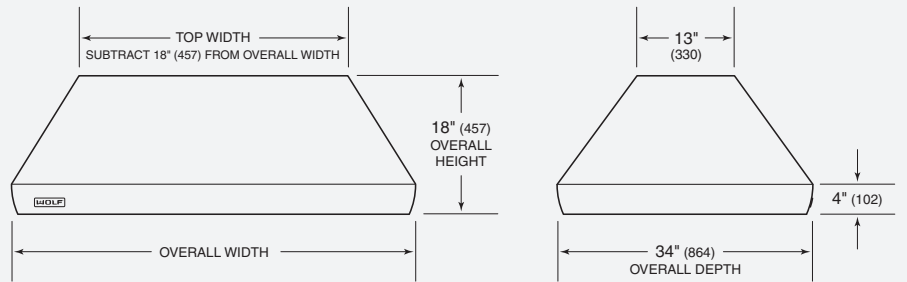

Model PI543418 Pro Island Hood

Recessed controls.

Baffle filters.

Pro Island Ventilation Hoods

OVERALL DIMENSIONS

Unit dimensions may vary by $\pm 1/8$ ".

SPECIFICATIONS

Exterior Finish	Stainless Steel
Overall Widths	36", 42", 54" and 66"
Overall Height	18"
Overall Depth	34"
Bottom of Hood to Countertop	30" to 36"
Discharge	Vertical
Duct Size	10" Round
Electrical Requirements	110/120 V AC 60 Hz, 15 amp dedicated circuit
Shipping Weight	95-168 lbs