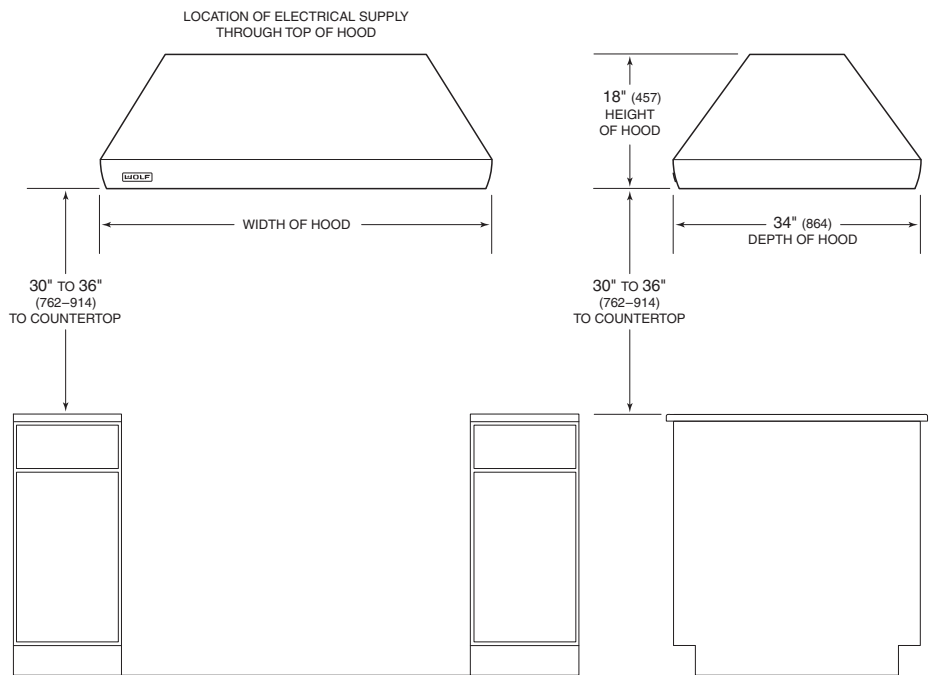

INSTALLATION SPECIFICATIONS

VERTICAL DISCHARGE ONLY FOR ISLAND HOODS.

INSTALLATION NOTES

Pro island hoods are sold as a shell only. An internal, in-line or remote blower is required. For blower recommendations, visit our website, wolfappliance.com.

Pro island ventilation hoods are recommended for use with all Wolf cooking appliances.

Complete installation specifications can be found on our website, wolfappliance.com.

Dimensions in parentheses are in millimeters unless otherwise specified.