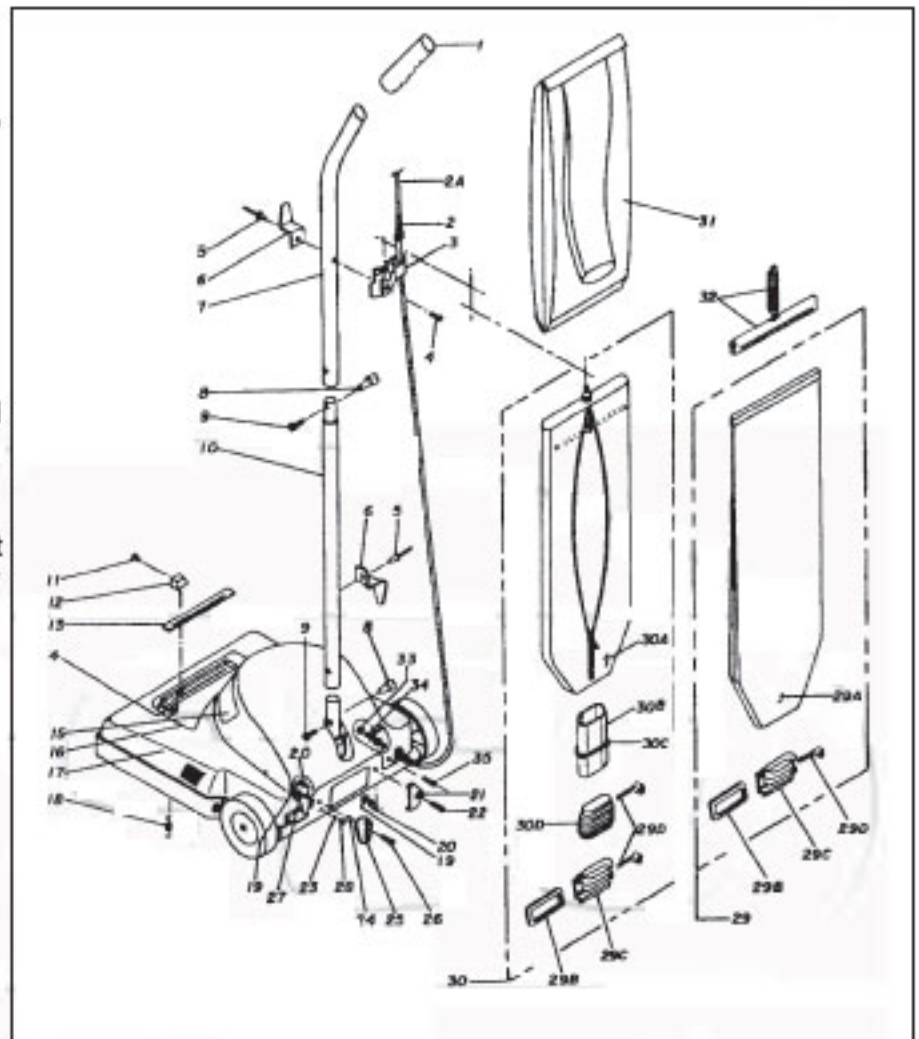

Models U210, U230, U310, U310Z, U510, U510Z, U530, U530Z
Upright External Parts

KEY	PART NO.	DESCRIPTION
1	KO-1309475	Handle Grip
2	KO-1205152	Strain Relief
2A	KO-2804540	Cord, 3W U310, U310Z, U510, U510Z, U530
2A	KO-2804557	Cord, 2W U210, U230
3	KO-1311208	Cord Retainer
4	KO-0102830	Screw Type B #8 x 1/2
5	KO-0302083	Pop Rivet 5/32 x 1/4
6	KO-0504829	Cord Hook
7	KO-0530667	Upper Handle
8	KO-0200675	Handle Nut
9	KO-0107458	Screw Mach # 10-32 x 1
10	KO-0530659	Lower Handle
11	KO-0102723	Screw Type B # 6 x 3/8
12	KO-1311000	Height Knob
13	KO-1724863	Label Height Adjustment
13	KO-1729185	Label U310, U310Z Only
14	KO-3701364	Felt
15	KO-1312966	Lens
16	KO-1724970	Label Commercial
16	KO-1725100	Label Professional
16	KO-1725977	Label Thoromatic
16	KO-1728831	Label U310, U310Z
17	KO-0530642	Hood U230 With Lens
17	KO-0532432	Hood U210 W/O Lens
17	KO-0534628	Hood U310, U310Z W/O Lens
17	KO-0533422	Hood U530, U530Z With Lens
17	KO-0533430	Hood U510, U510Z Without Lens
18	KO-2402311	Hood Spring
19	KO-0200378	Nut # 10-32
20	KO-0402719	Star Washer # 10 x .204
21	KO-1311265	Bag Support Prior To 1/01
21	KO-1321272	Bag Support After 1/01
22	KO-0107425	Screw # 10-32 x 5/8
23	KO-2600013	Ball
24	KO-0509976	Bag Knob Spacer
25	KO-1311257	Bag Knob Prior To 1/01
25	KO-1321264	Bag Knob After 1/01
26	KO-0107433	Screw # 10-32 x 3/4
27	KO-0101543	Screw Type B # 6 x 5 5/16
28	KO-2400141	Spring
29	KO-4617825	Permanent Cloth Bag Ass'y U310, U510, U530
29A	NLA	Permanent Cloth Bag
29B	KO-1205509	Bag Coupling Gasket
29C	KO-1312354	Bag Coupling
29D	KO-1313865	Plastic Strap
30	KO-4617833	Zipper Bag Ass'y Professional U210, U230