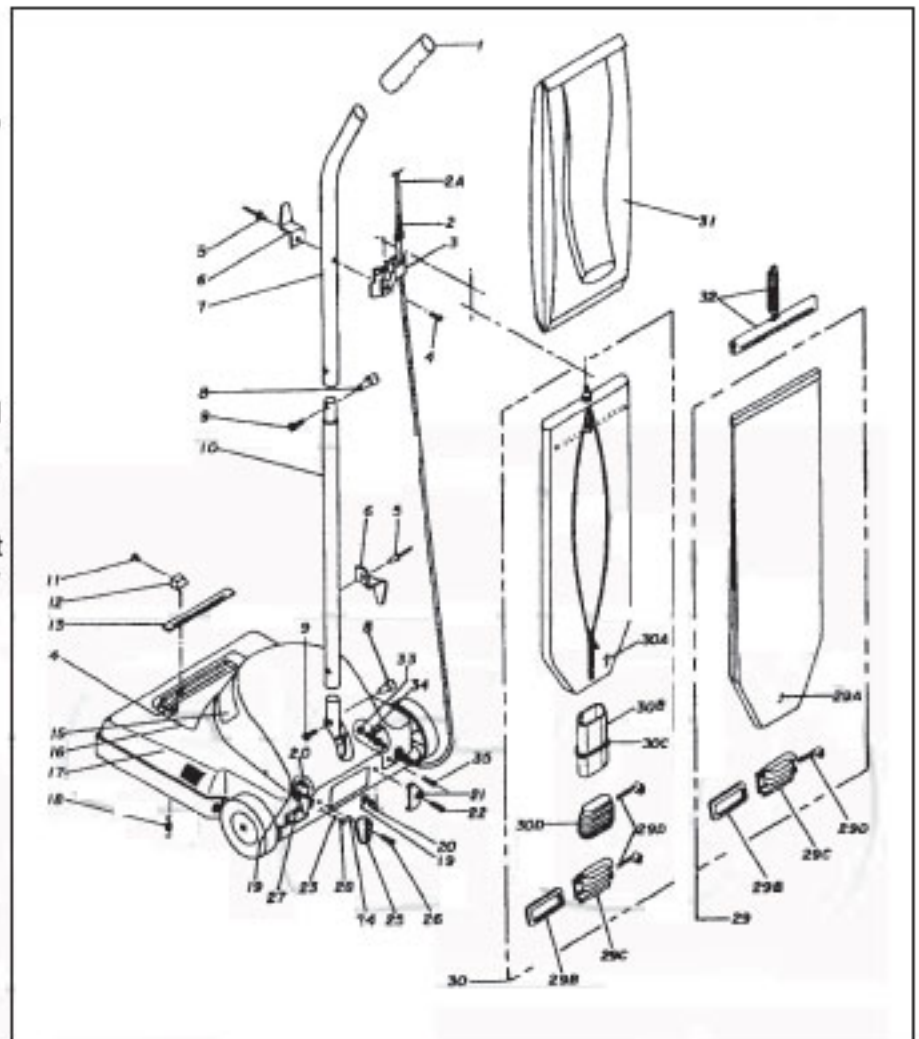

KOBLENZ Original & Replacement

Models U210, U230, U310, U310Z, U510, U510Z, U530, U530Z
Upright External Parts

KEY	PART NO.	DESCRIPTION
1	KO-1309475	Handle Grip
2	KO-1205152	Strain Relief
2A	KO-2804540	Cord, 3W U310, U310Z, U510, U510Z, U530
2A	KO-2804557	Cord, 2W U210, U230
3	KO-1311208	Cord Retainer
4	KO-0102830	Screw Type B #8 x 1/2
5	KO-0302083	Pop Rivet 5/32 x 1/4
6	KO-0504829	Cord Hook
7	KO-0530667	Upper Handle
8	KO-0200675	Handle Nut
9	KO-0107458	Screw Mach # 10-32 x 1
10	KO-0530659	Lower Handle
11	KO-0102723	Screw Type B # 6 x 3/8
12	KO-1311000	Height Knob
13	KO-1724863	Label Height Adjustment
13	KO-1729185	Label U310, U310Z Only
14	KO-3701364	Felt
15	KO-1312966	Lens
16	KO-1724970	Label Commercial
16	KO-1725100	Label Professional
16	KO-1725977	Label Thoromatic
16	KO-1728831	Label U310, U310Z
17	KO-0530642	Hood U230 With Lens
17	KO-0532432	Hood U210 W/O Lens
17	KO-0534628	Hood U310, U310Z W/O Lens
17	KO-0533422	Hood U530, U530Z With Lens
17	KO-0533430	Hood U510, U510Z Without Lens
18	KO-2402311	Hood Spring
19	KO-0200378	Nut # 10-32
20	KO-0402719	Star Washer # 10 x .204
21	KO-1311265	Bag Support Prior To 1/01
21	KO-1321272	Bag Support After 1/01
22	KO-0107425	Screw # 10-32 x 5/8
23	KO-2600013	Ball
24	KO-0509976	Bag Knob Spacer
25	KO-1311257	Bag Knob Prior To 1/01
25	KO-1321264	Bag Knob After 1/01
26	KO-0107433	Screw # 10-32 x 3/4
27	KO-0101543	Screw Type B # 6 x 5 5/16
28	KO-2400141	Spring
29	KO-4617825	Permanent Cloth Bag Ass'y U310, U510, U530
29A	NLA	Permanent Cloth Bag
29B	KO-1205509	Bag Coupling Gasket
29C	KO-1312354	Bag Coupling
29D	KO-1313865	Plastic Strap
30	KO-4617833	Zipper Bag Ass'y Professional U210, U230