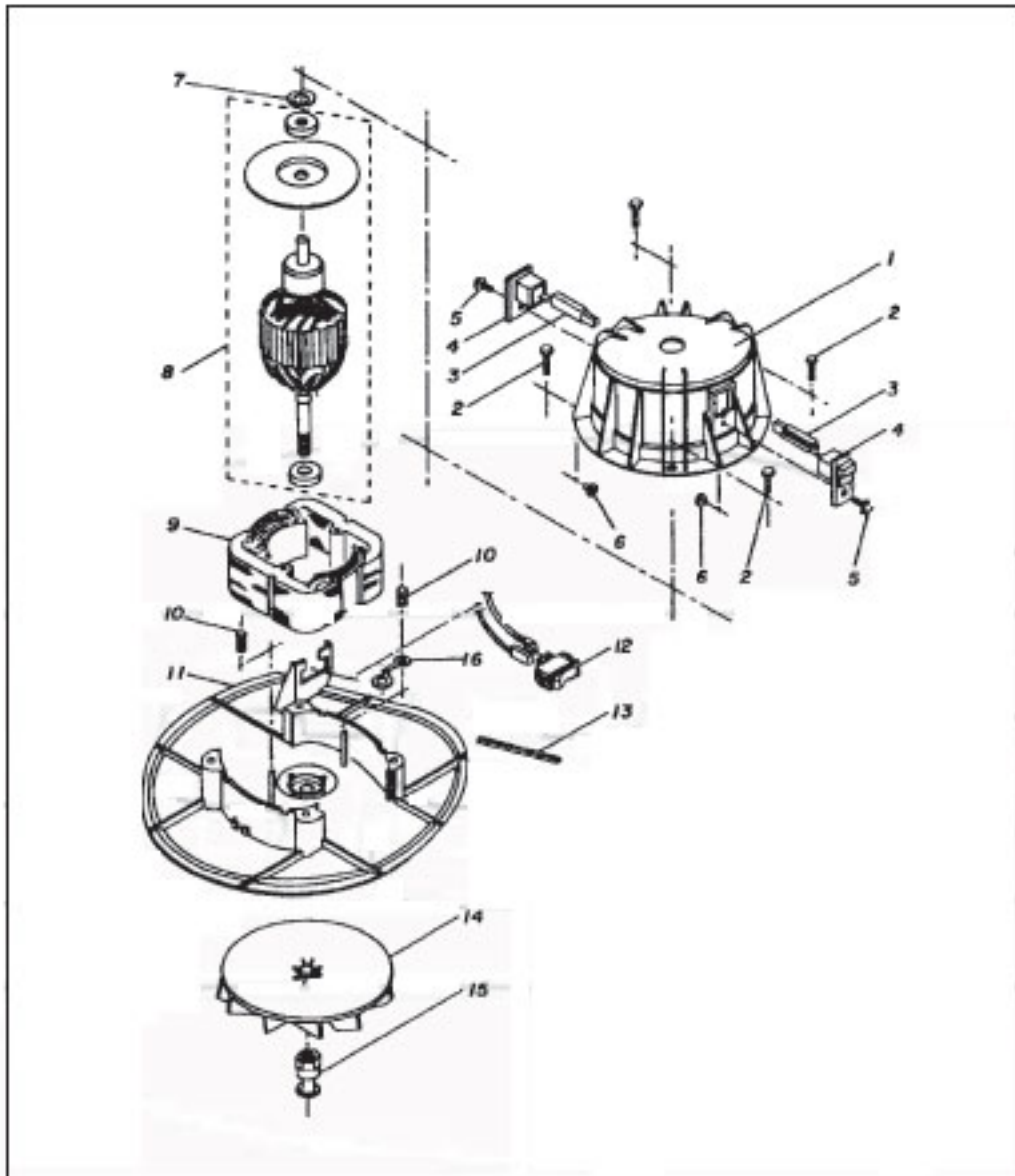

KOBLENZ Original & Replacement

Models U210, U230, U310, U310Z, U510, U510Z, U530, U530Z
Upright Motor Assembly

KEY	PART NO.	DESCRIPTION	KEY	PART NO.	DESCRIPTION
1	KO-1310911	Motor Cover	9	KO-2804771	Field Ass'y U210, U510, U510Z
2	KO-0114926	Screw Type 8 # 8 x 1/2	10	KO-2402287	Spring
3	KO-4617858	Brush Holder Ass'y	11	KO-1310937	Motor Base
4	KO-1311216	Brush Holder Support	12	KO-1101310	Rocker Switch Before 1998 Open Notch
5	KO-0103754	Screw # 8-32 x 3/8	12	KO-1101591	Rocker Switch After 1998 Closed Notch
6	KO-0200964	Special Nut # 8-32	13	KO-1204957	Motor Base Gasket
7	KO-0403972	End Play Washer .850 x .017	14	KO-0605741	Fan
8	KO-2805356	Armature Ass'y U310, U310Z	15	KO-0201053	Belt Pulley Nut
8	KO-2804052	Armature Ass'y U210, U230, U510, U530, U510Z, U530Z	16	KO-3002078	Ground Washer
9	KO-2804060	Field Ass'y U230, U530, U530Z			
9	KO-2805372	Field Ass'y U310, U310Z