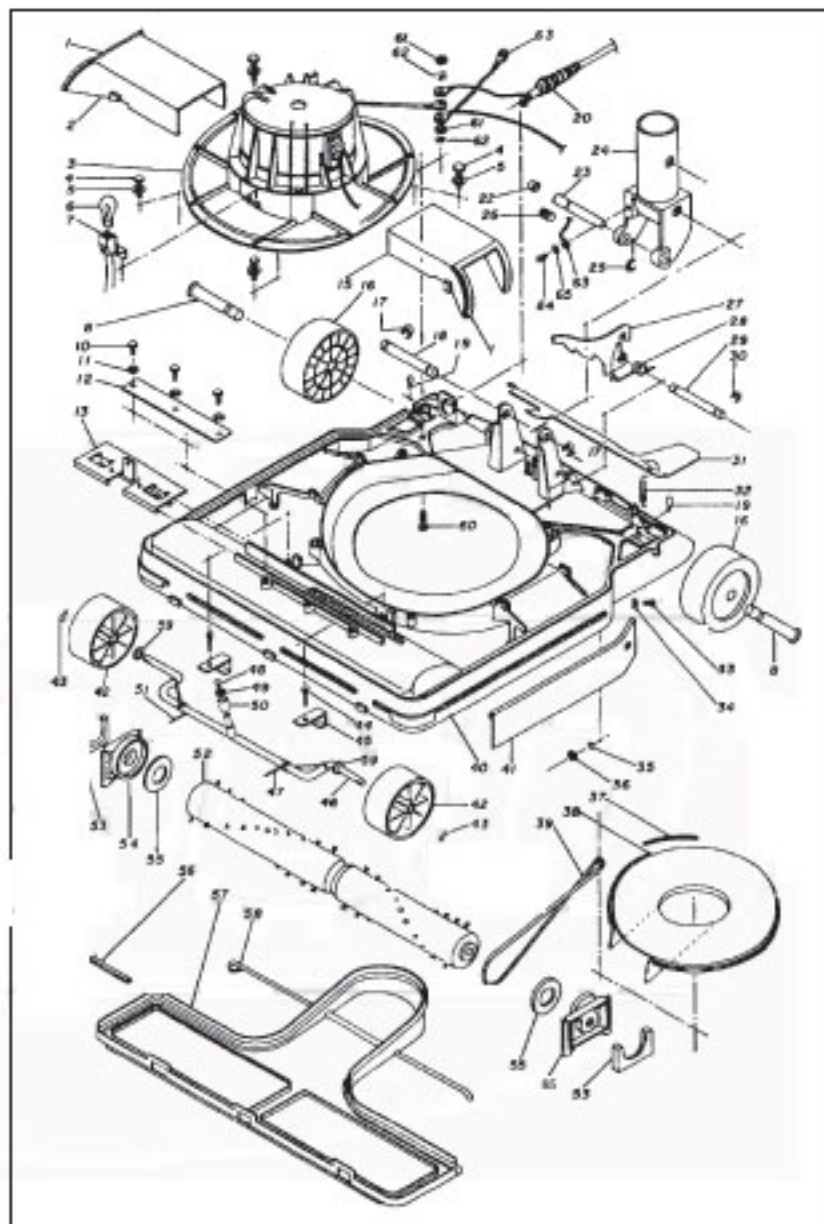

KEY	PART NO.	DESCRIPTION
1	KO-1204791	Air Duct Gasket
2	KO-1310952	Right Air Duct
3	KO-4617254	Motor Ass'y U230
3	NLA	Motor Ass'y U210
3	KO-4621322	Motor Ass'y U310, U310Z
3	KO-4620191	Motor Ass'y U530, U530Z
3	KO-4620209	Motor Ass'y U510, U510Z
4	KO-0113910	Screw # 8-32 x 1/2
5	KO-0500267	Flat Washer .208 x 1/2
6	KO-1400738	Light Bulb
7	KO-1001122	Light Bulb Socket
8	KO-4503371	Rear Wheel Shaft
10	KO-0108464	Screw # 6-32 x 3/8
11	KO-0400267	Flat Washer .208 x 1/2
12	KO-0530691	Plate Cam Guide
13	KO-4618989	Cam Spring Ass'y
15	KO-1310960	Left Air Duct
16	KO-1310903	Rear Wheel
17	KO-0402438	C-Washer 5/16
18	KO-2510014	Socket Bolt Prior To 1/01
18	KO-2512337	Socket Bolt After 1/01
19	KO-2400653	Retainer Clip
20	KO-1205152	Strain Relief
22	KO-1312925	Switch Actuator
23	KO-2510022	Switch Bolt
24	KO-0605675	Tube Socket
25	KO-0402370	Washer .207 x .507
26	KO-2402592	Spring
27	KO-0530618	Handle Cam
28	KO-2402493	Cam Spring
29	KO-2510030	Cam Bolt
30	KO-0402420	Washer 3-16
31	KO-0530626	Handle Release Pedal
32	KO-2401933	Spring
33	KO-0116095	Screw # 10-32 x 1/2
34	KO-0400655	Flat Washer .200 x .624
35	KO-0402719	Star Washer # 10 x .204
36	KO-0200378	Nut 10-32
37	KO-1204957	Fan Cover Gasket
38	KO-1310945	Fan Cover
39	KO-1204767	Brush Roll Belt
39	ER-1000	Round Belt
40	KO-0605683	Chassis
41	KO-1204759	Bumper
42	KO-1310895	Front Wheel
43	KO-2500122	Cotter Pin
44	KO-0113910	Screw # 8-32 x 1/2
45	KO-0530683	Front Axle Retainer
46	KO-4617239	Front Axle Ass'y
47	KO-2402295	Front Axle Spring
48	KO-0301275	Type B Rivet
49	KO-0400192	Flat Washer .171 x .500
50	KO-2510659	Axle Bushing
51	KO-2502345	Front Axle Spring
52	KO-4502993	Brushroll Ass'y Complete

KEY	PART NO.	DESCRIPTION
53	KO-1205228	Bearing Support Gasket
54	KO-1312529	Bearing Support Right
55	KO-3701307	Bearing Support Left
56	KO-1204825	Bottom Plate Seal
57	KO-0530634	Bottom Plate
58	KO-2509974	Bottom Plate Retainer
59	KO-0400200	Flat Washer .315 x .627
60	KO-0112490	Screw # 8-32 x 5/8
61	KO-0200071	Hexagonal Nut 8-32
62	KO-0402719	Star Washer 10 x .204
63	KO-2804763	Ground Lead
64	KO-0109314	Screw # 6 x 5/16
65	KO-1312529	Bearing Support Left Prior To 991001
65	KO-4623765	Bearing Support Left After 991001

NLA = No Longer Available