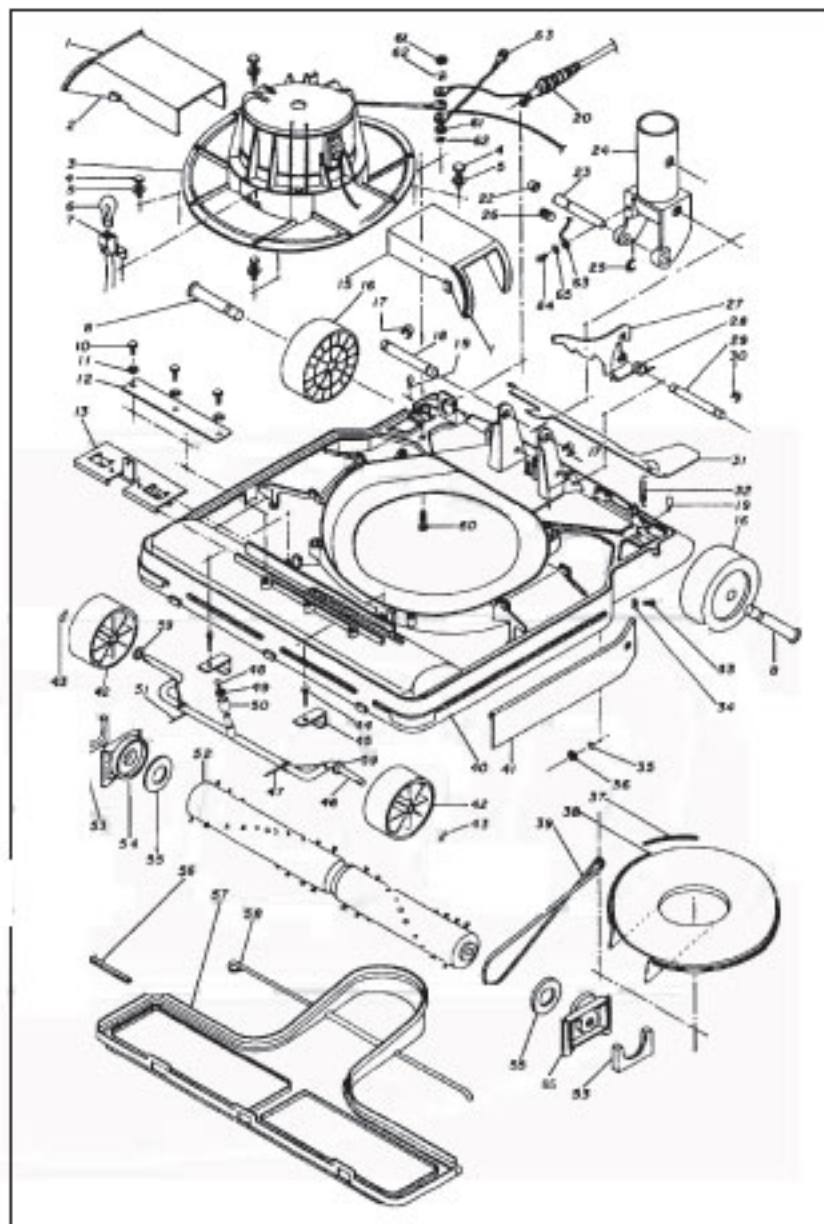

KEY	PART NO.	DESCRIPTION
1	KO-1204791	Air Duct Gasket
2	KO-1310952	Right Air Duct
3	KO-4617254	Motor Ass'y U230
3	NLA	Motor Ass'y U210
3	KO-4621322	Motor Ass'y U310, U310Z
3	KO-4620191	Motor Ass'y U530, U530Z
3	KO-4620209	Motor Ass'y U510, U510Z
4	KO-0113910	Screw # 8-32 x 1/2
5	KO-0500267	Flat Washer .208 x 1/2
6	KO-1400738	Light Bulb
7	KO-1001122	Light Bulb Socket
8	KO-4503371	Rear Wheel Shaft
10	KO-0108464	Screw # 6-32 x 3/8
11	KO-0400267	Flat Washer .208 x 1/2
12	KO-0530691	Plate Cam Guide
13	KO-4618989	Cam Spring Ass'y
15	KO-1310960	Left Air Duct
16	KO-1310903	Rear Wheel
17	KO-0402438	C-Washer 5/16
18	KO-2510014	Socket Bolt Prior To 1/01
18	KO-2512337	Socket Bolt After 1/01
19	KO-2400653	Retainer Clip
20	KO-1205152	Strain Relief
22	KO-1312925	Switch Actuator
23	KO-2510022	Switch Bolt
24	KO-0605675	Tube Socket
25	KO-0402370	Washer .207 x .507
26	KO-2402592	Spring
27	KO-0530618	Handle Cam
28	KO-2402493	Cam Spring
29	KO-2510030	Cam Bolt
30	KO-0402420	Washer 3-16
31	KO-0530626	Handle Release Pedal
32	KO-2401933	Spring
33	KO-0116095	Screw # 10-32 x 1/2
34	KO-0400655	Flat Washer .200 x .624
35	KO-0402719	Star Washer # 10 x .204
36	KO-0200378	Nut 10-32
37	KO-1204957	Fan Cover Gasket
38	KO-1310945	Fan Cover
39	KO-1204767	Brush Roll Belt
39	ER-1000	Round Belt
40	KO-0605683	Chassis
41	KO-1204759	Bumper
42	KO-1310895	Front Wheel
43	KO-2500122	Cotter Pin
44	KO-0113910	Screw # 8-32 x 1/2
45	KO-0530683	Front Axle Retainer
46	KO-4617239	Front Axle Ass'y
47	KO-2402295	Front Axle Spring
48	KO-0301275	Type B Rivet
49	KO-0400192	Flat Washer .171 x .500
50	KO-2510659	Axle Bushing
51	KO-2502345	Front Axle Spring
52	KO-4502993	Brushroll Ass'y Complete

KEY	PART NO.	DESCRIPTION
53	KO-1205228	Bearing Support Gasket
54	KO-1312529	Bearing Support Right
55	KO-3701307	Bearing Support Felt
56	KO-1204825	Bottom Plate Seal
57	KO-0530634	Bottom Plate
58	KO-2509974	Bottom Plate Retainer
59	KO-0400200	Flat Washer .315 x .627
60	KO-0112490	Screw # 8-32 x 5/8
61	KO-0200071	Hexagonal Nut 8-32
62	KO-0402719	Star Washer 10 x .204
63	KO-2804763	Ground Lead
64	KO-0109314	Screw # 6 x 5/16
65	KO-1312529	Bearing Support Left Prior To 991001
65	KO-4623765	Bearing Support Left After 991001

NLA = No Longer Available