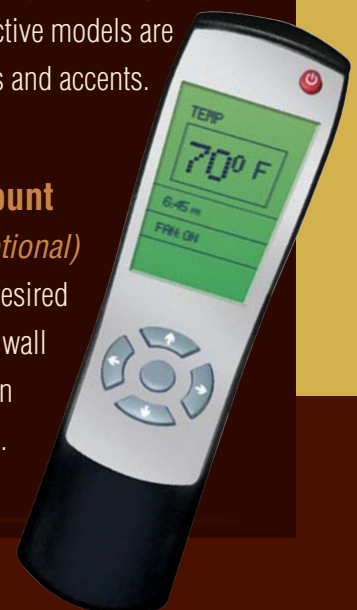

Remote Control or Wall Mount Thermostat Compatible (optional)

Add convenience, and specify your desired temperature with a remote control or wall mount thermostat. The thermostat can be run in high/low or auto/off modes.