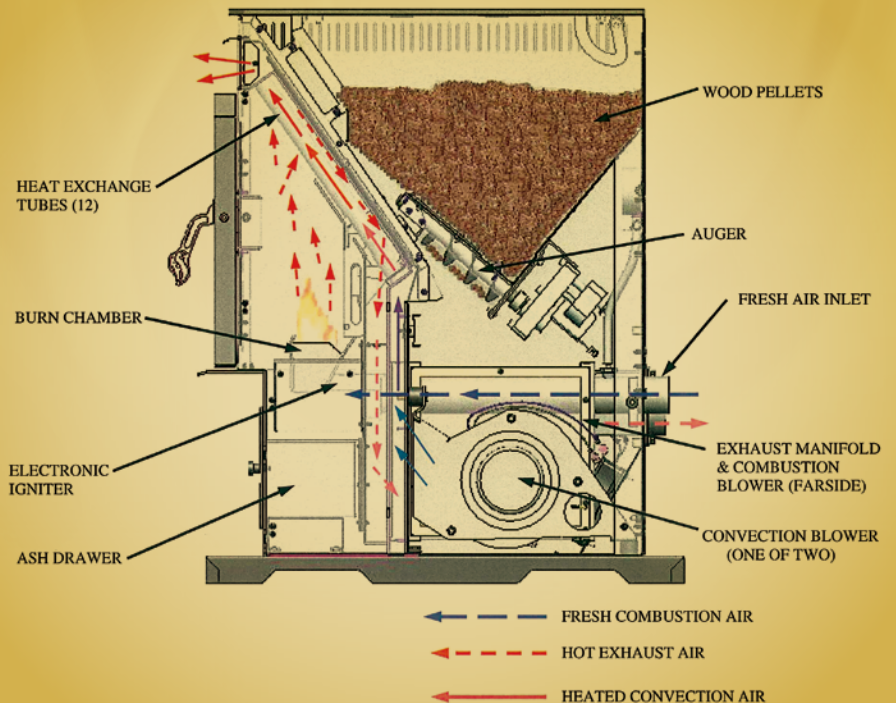

Product Code	Color	BTU/Hour	Heating Capacity	Hopper Capacity	Pellet Usage per Hour*	Convection Blower Size	Flue Size	Weight	Width	Height	Depth
Nokomis Pellet Stove	VS4000-101	Charcoal Metallic (Standard)	8,500-51,300	up to 2,500 sq. ft.	70 lbs.	1.25 - 5.9 lbs.	100-375 cfm	3"	254 lbs.	21.5"	30.75"	25"
	VS4000-103	Bronze	8,500-51,300	up to 2,500 sq. ft.	70 lbs.	1.25 - 5.9 lbs.	100-375 cfm	3"	254 lbs.	21.5"	30.75"	25"
	VS4000-105	Moss Green	8,500-51,300	up to 2,500 sq. ft.	70 lbs.	1.25 - 5.9 lbs.	100-375 cfm	3"	254 lbs.	21.5"	30.75"	25"
	VS4000-107	Granite Silver	8,500-51,300	up to 2,500 sq. ft.	70 lbs.	1.25 - 5.9 lbs.	100-375 cfm	3"	254 lbs.	21.5"	30.75"	25"

*Pellet usage per hour is an approximate amount.

**Product specifications may change without notice.

All models have a standard charcoal metallic base.

Requires a properly sized noncombustible hearth pad.

Important: Please refer to the Owner's Manual prior to installation. **