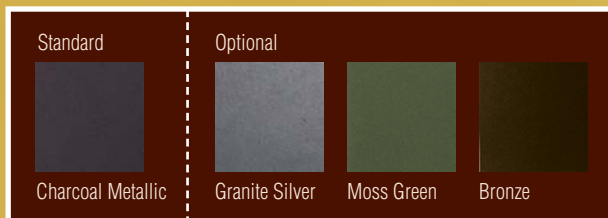

Hearthland Stoves™ offer two distinctive models to complement any room décor.

The Nokomis is a contemporary design, while the Itasca is a charming, traditional style.

Bronze

Charcoal Metallic

Utilizes all natural, 100% renewable wood pellets.
Uninterrupted burning for up to 56 hours.*

70 lb. Hopper Capacity

*Pellet usage per hour is an approximate amount.