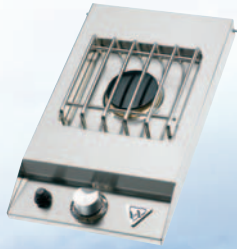

- Same features as **TXBQ-32-T** (see above)
- 420 sq in. grilling surface
- 140 sq in. warming rack

TXPB-26 26" PEDESTAL BASE

- Heavy duty casters with front brakes
- Supplied with two side shelves
- Rear LP loading

TXSC-1D SINGLE BURNER SIDE COOKER

- Drop in model
- Stainless steel round grates
- 16,000 BTU sealed burner
- Battery powered electronic Ignition
- Stainless steel top cover

TXSC-1 SINGLE BURNER SIDE COOKER