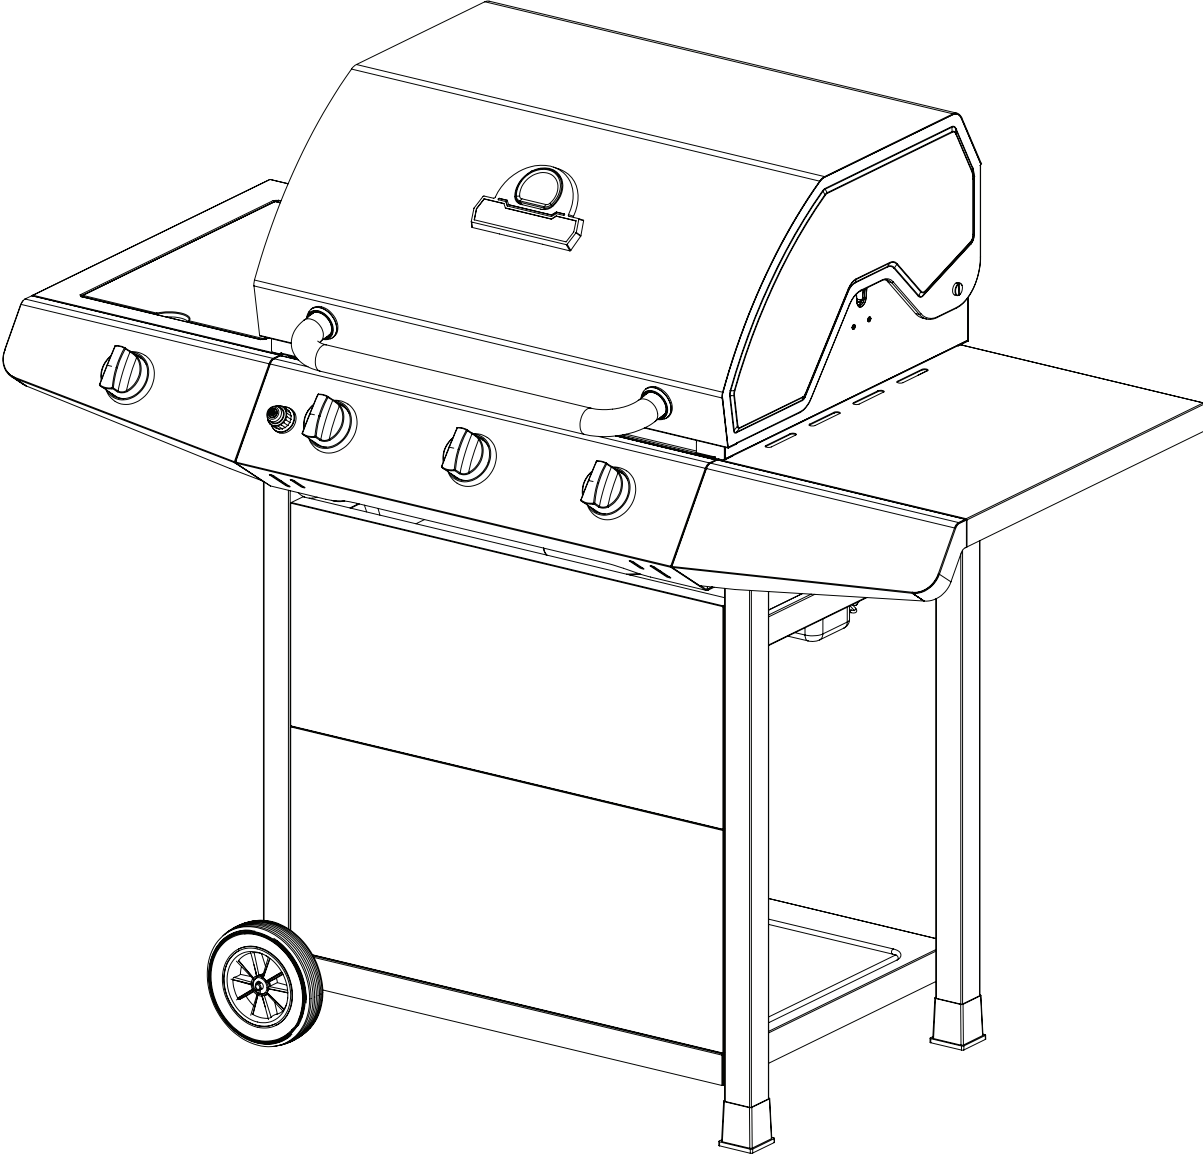

Parts List / Liste des pieces