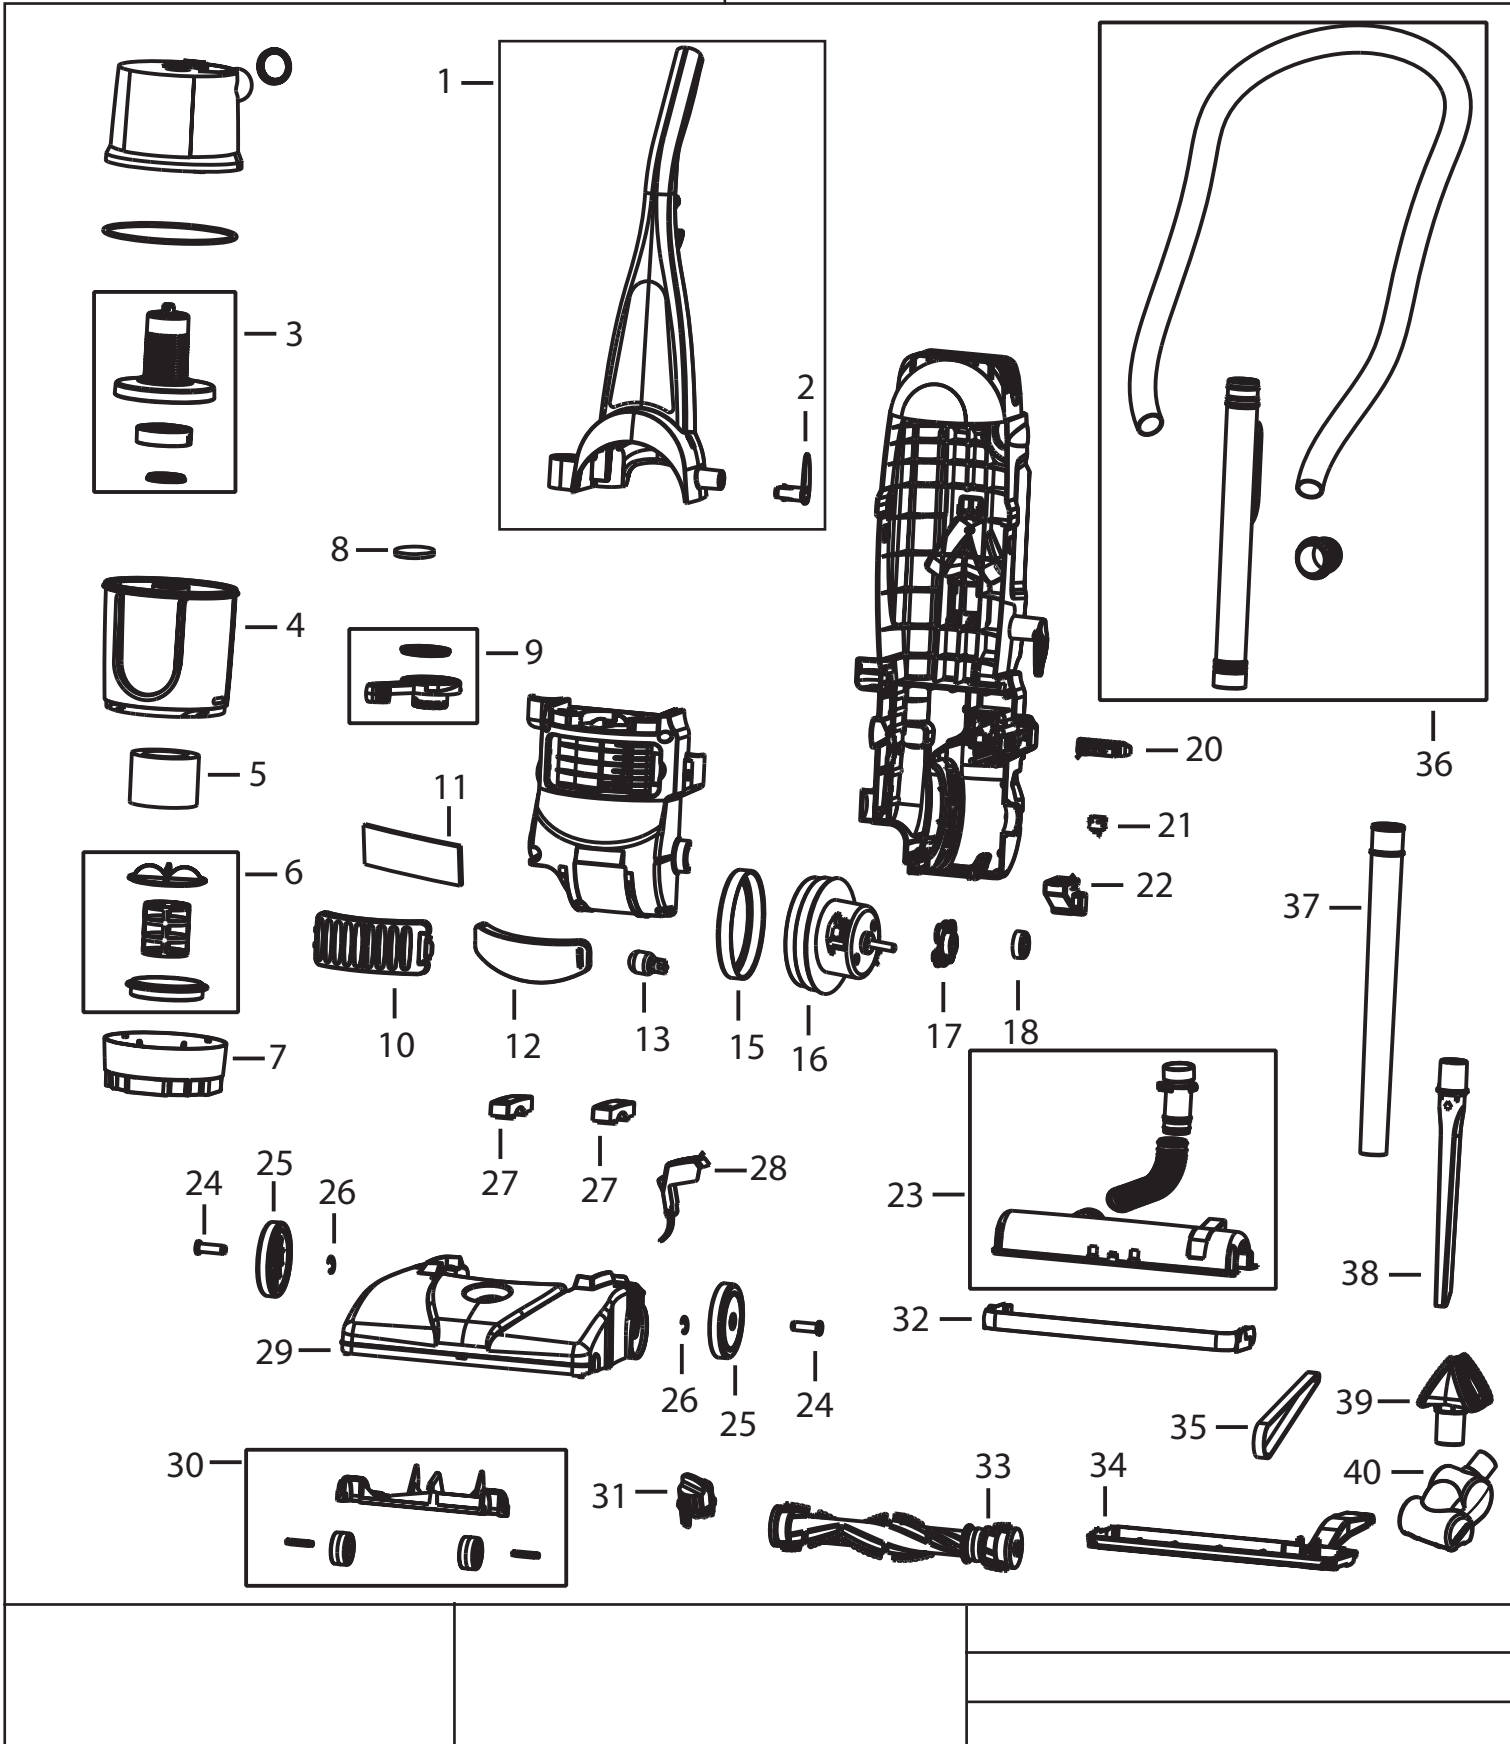

Bissell 6585 Owner's Manual

[Shop genuine replacement parts for Bissell 6585](#)

[Find Your Bissell Vacuum Cleaner Parts - Select From 376 Models](#)

----- Manual continues below -----

Bagless Vacuum

6585 Series

POWERFORCE BAGLESS TURBO

6585 Series

KEY	PART NO	DESCRIPTION
1	B-203-1271	Upper Handle Assy
2	B-203-1205	Cord Wrap
3	B-203-1206	Cyclone Assy
4	B-203-1274	Dirt Cup
5	B-203-1192	Foam Filter
6	B-203-1183	Pleated Circular Filter
7	B-203-1275	Filter Case
8	B-203-1215	Lever Filter
9	B-203-1276	Lock n' Seal Lever
10	B-203-1277	Filter Grille
11	B-203-1402	Hepa Filter
12	B-203-1242	Lens
13	B-203-1297	Light Bulb
15	B-203-1107	Motor Cushion - Large
16	B-203-1245	Vacuum Motor
17	B-203-1217	Motor Support
18	B-203-1102	Motor Cushion - Small
20	B-203-1264	Switch Button
21	B-203-1243	Main Switch
22	B-203-1212	Switch Cap
23	B-203-1280	Case Drum Assy
24	B-203-2547	Axle
25	B-203-2037	Rear Wheel
26	B-203-2548	E-Ring
27	B-203-1265	Neck Brush
28	B-203-1223	Lever Release
29	B-203-1342	Top Cover
30	B-203-2556	Roller Assy W/ Axle
31	B-203-1282	Height Adjustment Knob
32	B-203-1241	Bumper
33	B-203-1283	Brush
34	B-203-1284	Base Brush
35	B-203-1093	Belt
36	B-203-1216	Hose Assy
37	B-203-1068	Extension Wand
38	B-203-1056	Crevice Tool
39	B-203-1059	Dust Brush Combo Tool
40	B-203-7171	Turbo Brush - Euro Yello
XX	B-203-1067	Power Cord
XX	B-203-7170	Turbo Brush Bracket
XX	B-203-1003	Screw - Handle/Hose Cuff
XX	1104019	User's Guide - U.S.
XX	1104032	User's Guide 6585C- U.S.-