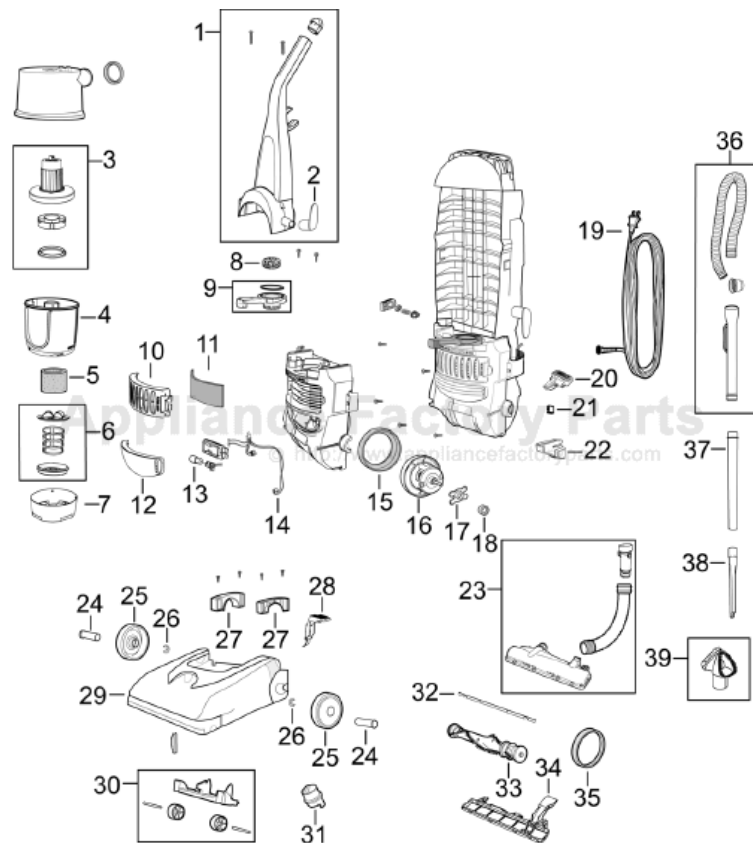

Bissell 6585 Owner's Manual

[Shop genuine replacement parts for Bissell 6585](#)

[Find Your Bissell Vacuum Cleaner Parts - Select From 376 Models](#)

----- Manual continues below -----

Bagless Vacuum

6585 Series

POWERFORCE BAGLESS TURBO

6585 Series

KEY	PART NO	DESCRIPTION
1	B-203-1271	Upper Handle Assy
2	B-203-1205	Cord Wrap
3	B-203-1206	Cyclone Assy
4	B-203-1274	Dirt Cup
5	B-203-1192	Foam Filter
6	B-203-1183	Pleated Circular Filter
7	B-203-1275	Filter Case
8	B-203-1215	Lever Filter
9	B-203-1276	Lock n' Seal Lever
10	B-203-1277	Filter Grille
11	B-203-1402	Hepa Filter
12	B-203-1242	Lens
13	B-203-1297	Light Bulb
15	B-203-1107	Motor Cushion - Large
16	B-203-1245	Vacuum Motor
17	B-203-1217	Motor Support
18	B-203-1102	Motor Cushion - Small
20	B-203-1264	Switch Button
21	B-203-1243	Main Switch
22	B-203-1212	Switch Cap
23	B-203-1280	Case Drum Assy
24	B-203-2547	Axle
25	B-203-2037	Rear Wheel
26	B-203-2548	E-Ring
27	B-203-1265	Neck Brush
28	B-203-1223	Lever Release
29	B-203-1342	Top Cover
30	B-203-2556	Roller Assy W/ Axle
31	B-203-1282	Height Adjustment Knob
32	B-203-1241	Bumper
33	B-203-1283	Brush
34	B-203-1284	Base Brush
35	B-203-1093	Belt
36	B-203-1216	Hose Assy
37	B-203-1068	Extension Wand
38	B-203-1056	Crevice Tool
39	B-203-1059	Dust Brush Combo Tool
40	B-203-7171	Turbo Brush - Euro Yello
XX	B-203-1067	Power Cord
XX	B-203-7170	Turbo Brush Bracket
XX	B-203-1003	Screw - Handle/Hose Cuff
XX	1104019	User's Guide - U.S.
XX	1104032	User's Guide 6585C- U.S.-