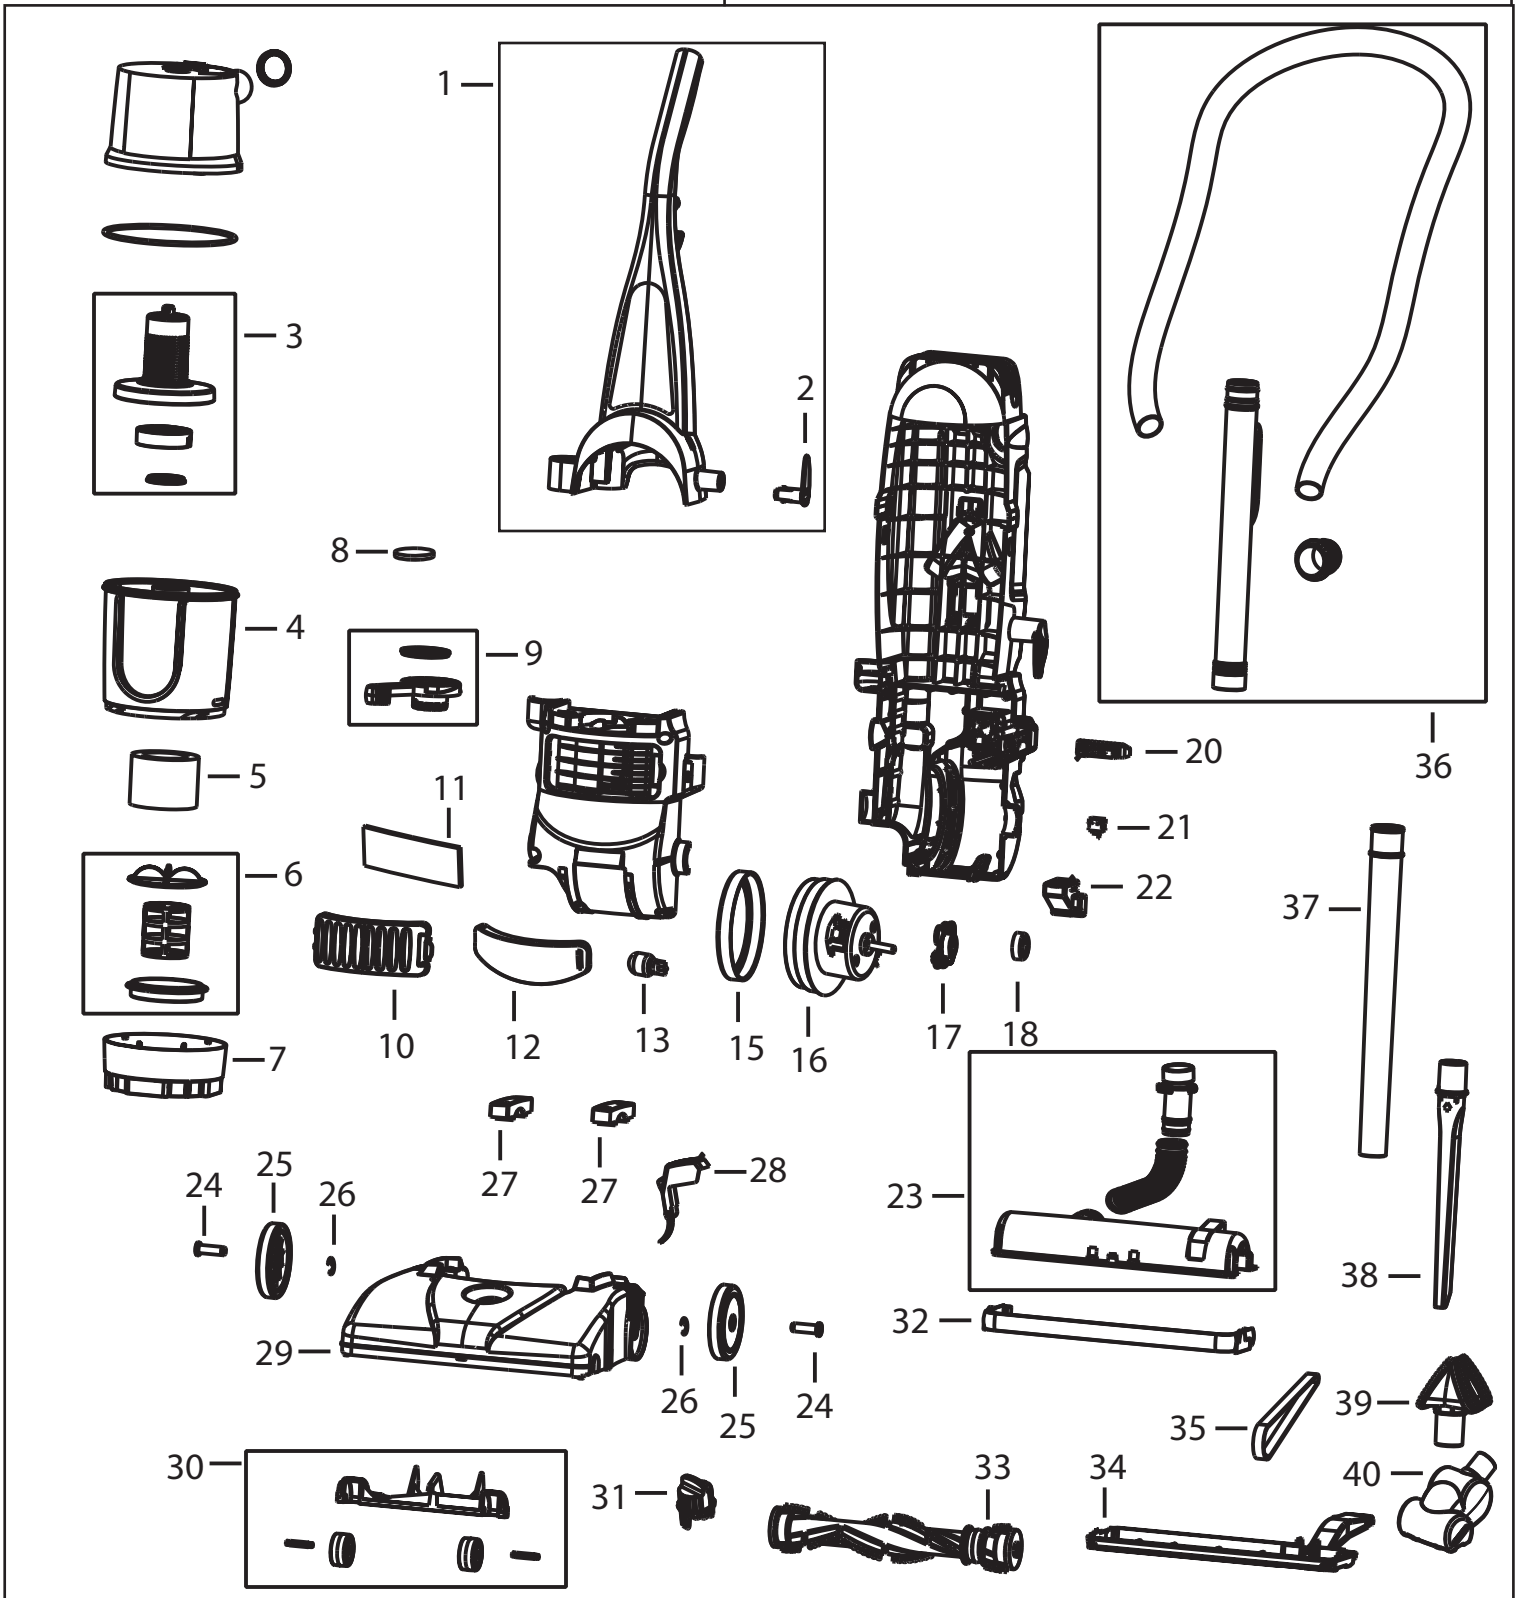

Bagless Vacuum

6585 Series

POWERFORCE BAGLESS TURBO

6585 Series

| KEY | PART NO | DESCRIPTION |
|-----|------------|---------------------------|
| 1 | B-203-1271 | Upper Handle Assy |
| 2 | B-203-1205 | Cord Wrap |
| 3 | B-203-1206 | Cyclone Assy |
| 4 | B-203-1274 | Dirt Cup |
| 5 | B-203-1192 | Foam Filter |
| 6 | B-203-1183 | Pleated Circular Filter |
| 7 | B-203-1275 | Filter Case |
| 8 | B-203-1215 | Lever Filter |
| 9 | B-203-1276 | Lock n' Seal Lever |
| 10 | B-203-1277 | Filter Grille |
| 11 | B-203-1402 | Hepa Filter |
| 12 | B-203-1242 | Lens |
| 13 | B-203-1297 | Light Bulb |
| 15 | B-203-1107 | Motor Cushion - Large |
| 16 | B-203-1245 | Vacuum Motor |
| 17 | B-203-1217 | Motor Support |
| 18 | B-203-1102 | Motor Cushion - Small |
| 20 | B-203-1264 | Switch Button |
| 21 | B-203-1243 | Main Switch |
| 22 | B-203-1212 | Switch Cap |
| 23 | B-203-1280 | Case Drum Assy |
| 24 | B-203-2547 | Axle |
| 25 | B-203-2037 | Rear Wheel |
| 26 | B-203-2548 | E-Ring |
| 27 | B-203-1265 | Neck Brush |
| 28 | B-203-1223 | Lever Release |
| 29 | B-203-1342 | Top Cover |
| 30 | B-203-2556 | Roller Assy W/ Axle |
| 31 | B-203-1282 | Height Adjustment Knob |
| 32 | B-203-1241 | Bumper |
| 33 | B-203-1283 | Brush |
| 34 | B-203-1284 | Base Brush |
| 35 | B-203-1093 | Belt |
| 36 | B-203-1216 | Hose Assy |
| 37 | B-203-1068 | Extension Wand |
| 38 | B-203-1056 | Crevice Tool |
| 39 | B-203-1059 | Dust Brush Combo Tool |
| 40 | B-203-7171 | Turbo Brush - Euro Yello |
| XX | B-203-1067 | Power Cord |
| XX | B-203-7170 | Turbo Brush Bracket |
| XX | B-203-1003 | Screw - Handle/Hose Cuff |
| XX | 1104019 | User's Guide - U.S. |
| XX | 1104032 | User's Guide 6585C- U.S.- |