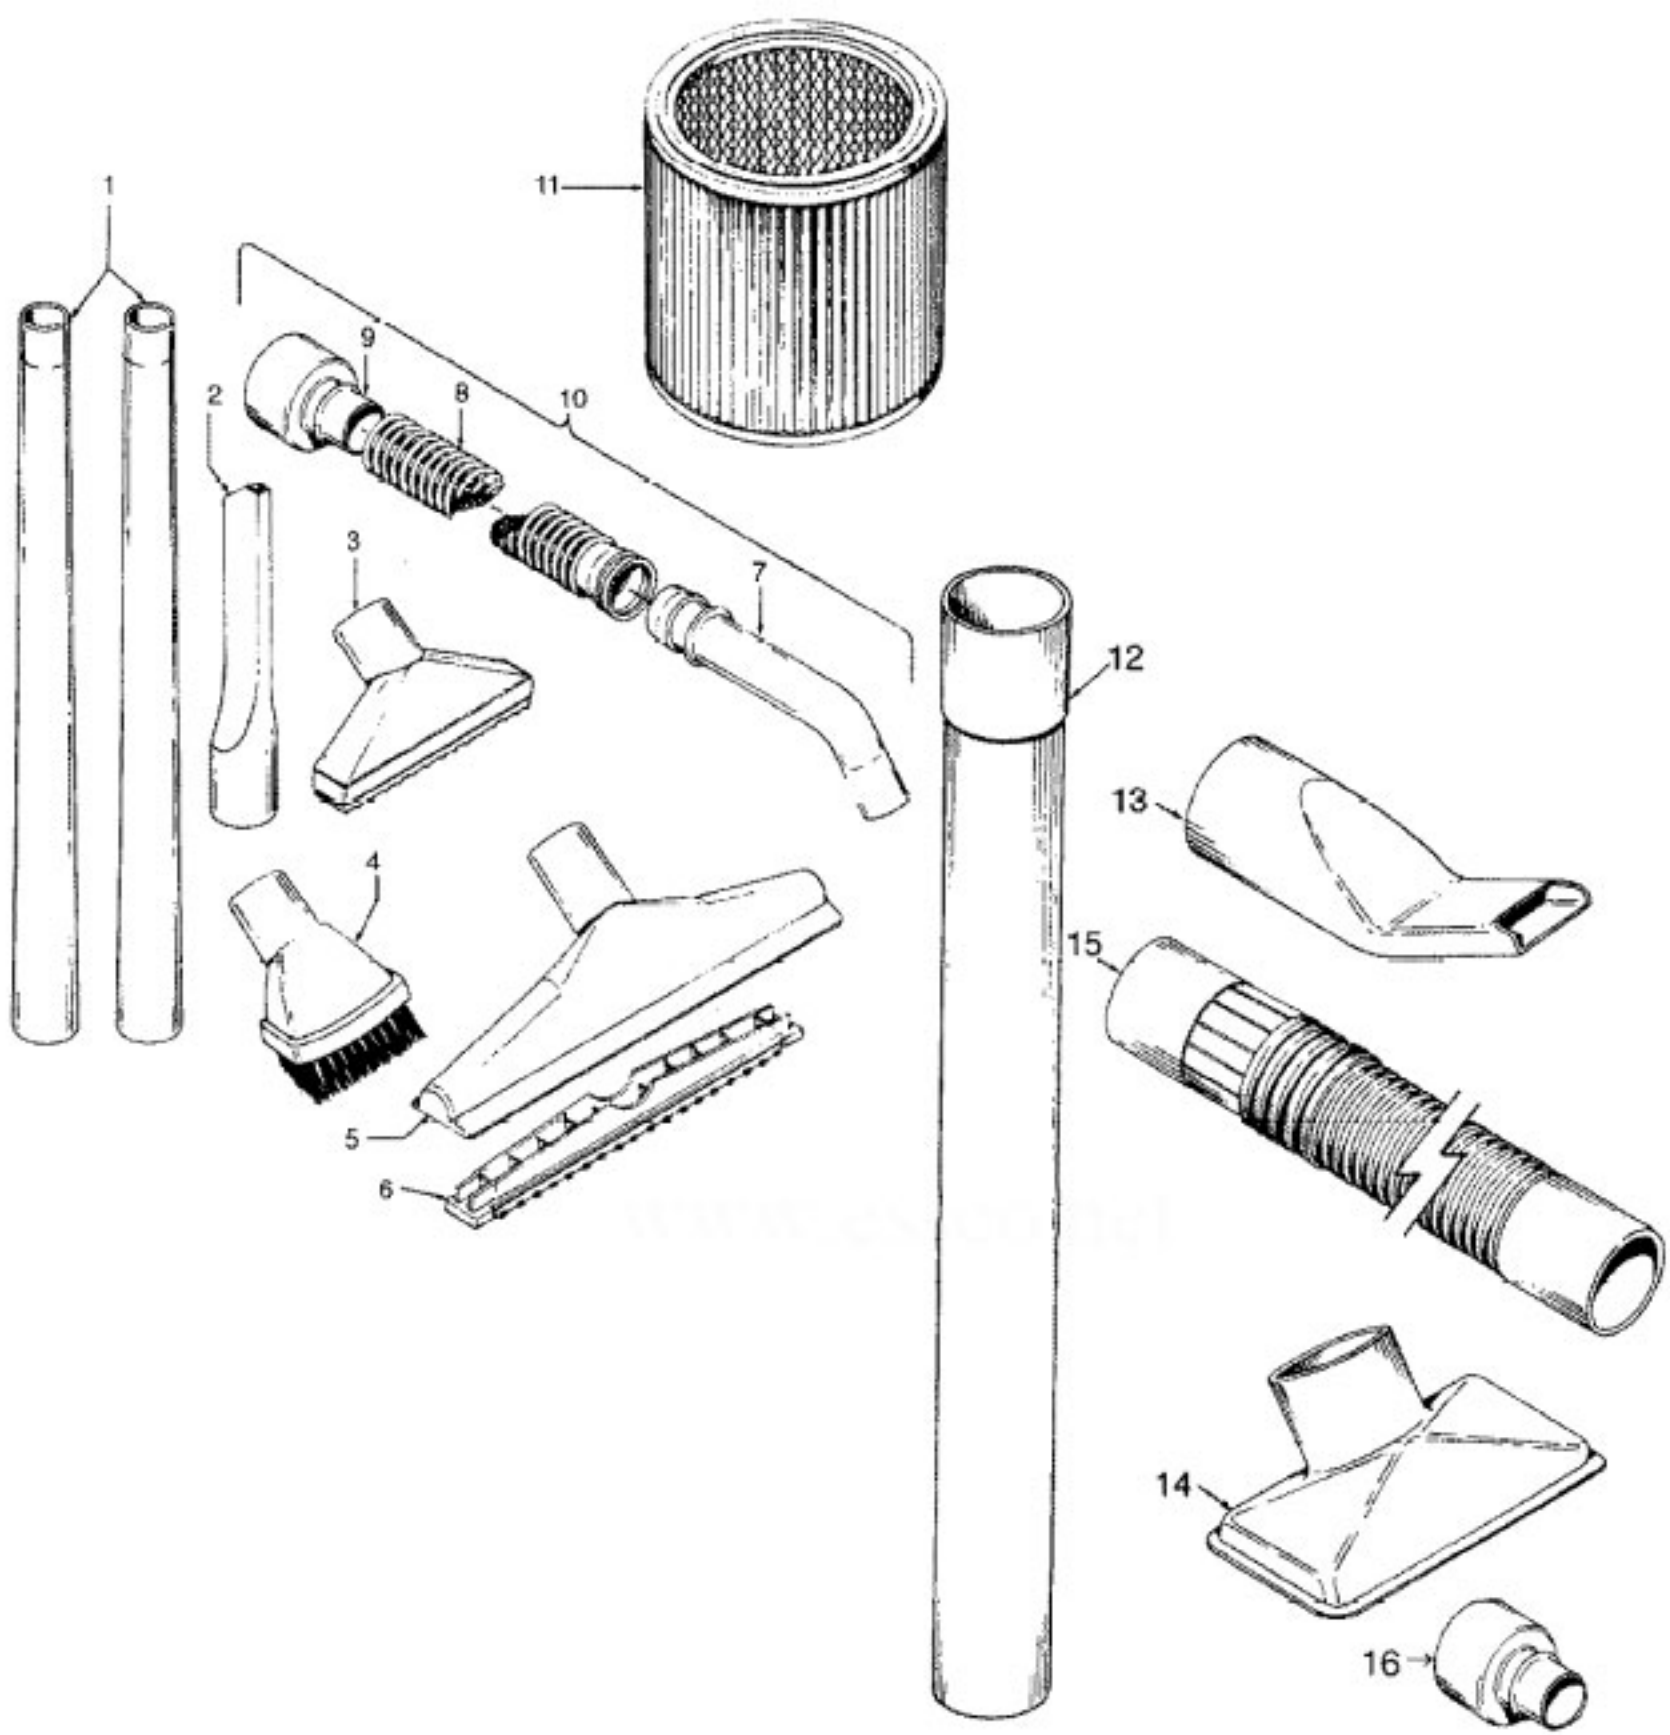

----- Manual continues below -----

Model Number: S6547---

BOM/Serial #: S6547---

Graphic Title: MAINHOUSING, MOTOR ASSEMBLY

Image	Key	Part Number	Description	Substitution	Qty.
1	1	37232016	EXP-MOTOR COVER		1
1	1	37232014	MOTOR COVER-S6529/43		1
1	2	27482145	STRAIN RELIEF		1
1	3	46543006	ATTACH CORD - 6 FT.		1
1	4	27479307	CABLE TIE		1
1	5	012227--	TERMINALS-0513		1
1	6	21447240	SCREW-TAPPING		1
1	7	43573023	MOTOR ASSEM COMP-1 P		1
1	7	43573018	MOTOR-S6545		1
1	7	43573015	MOTOR ASSEMBLY COMP-		1
1	8	36153051	LATCH		2
1	9	37232020	LID-S6529/43/47		1
1	10	25661015	BALL FLOAT-S6529/43/		1
1	11	21447072	SCREW		6
1	12	36426026	FILTER SUPPORT		1
1	13	40203001	FOAM FILT SLEEVE(12)		1
1	14	23737112	CASTER WHEEL		4
1	15	36432042	CASTER support		4
1	16	28177028	SWITCH-S6529/43/47		1
1	17	21364107	SPEED NUT-S6529/43/4		2
1	18	----	NOT REQUIRED PART OR SEE NOTE		1
1	19	38421004	SWITCH BUTTON		1
1	20	4010074X	PAPER FILTER X - 5-PK		1
1	21	36426023	BAG RETAINER		1
1	22	38777043	TANK-8 GAL.-S6545		1
1	22	38777051	TANK-8 GAL-S6545-600		1
1	22	38777005	CLNR TANK-8 GAL. - S		1
1	24	37911008	DRAIN CAP & SEAL-S65		1
1	25	43611009	CARTRIDGE FILTER		1
1	25	34127004	SWITCH INSULATOR-S65		1
1	26	56514005	OWNER MANUAL-S6547		1
1	26	56514018	OWNER MANUAL-S6530		1
1	28	38614029	FURNITURE NOZZLE-AG		1
1	28	38634078	EXTENSION TUBE-AG		1
1	28	38617024	CREVICE TOOL - AG		1

Image	Key	Part Number	Description	Substitution	Qty.
1	28	43434034	HOSE-WET/DRY-S6529	43434264	1
1	28	39512006	SQUEEGEE		1
1	28	38615008	NOZZLE		1
1	996	21447215	SCREW-SELF TAPPING		4
1	996	27618508	WIRE CONNECTOR		1
1	996	34123045	EXP-SEAL-LID-S6543-0		1