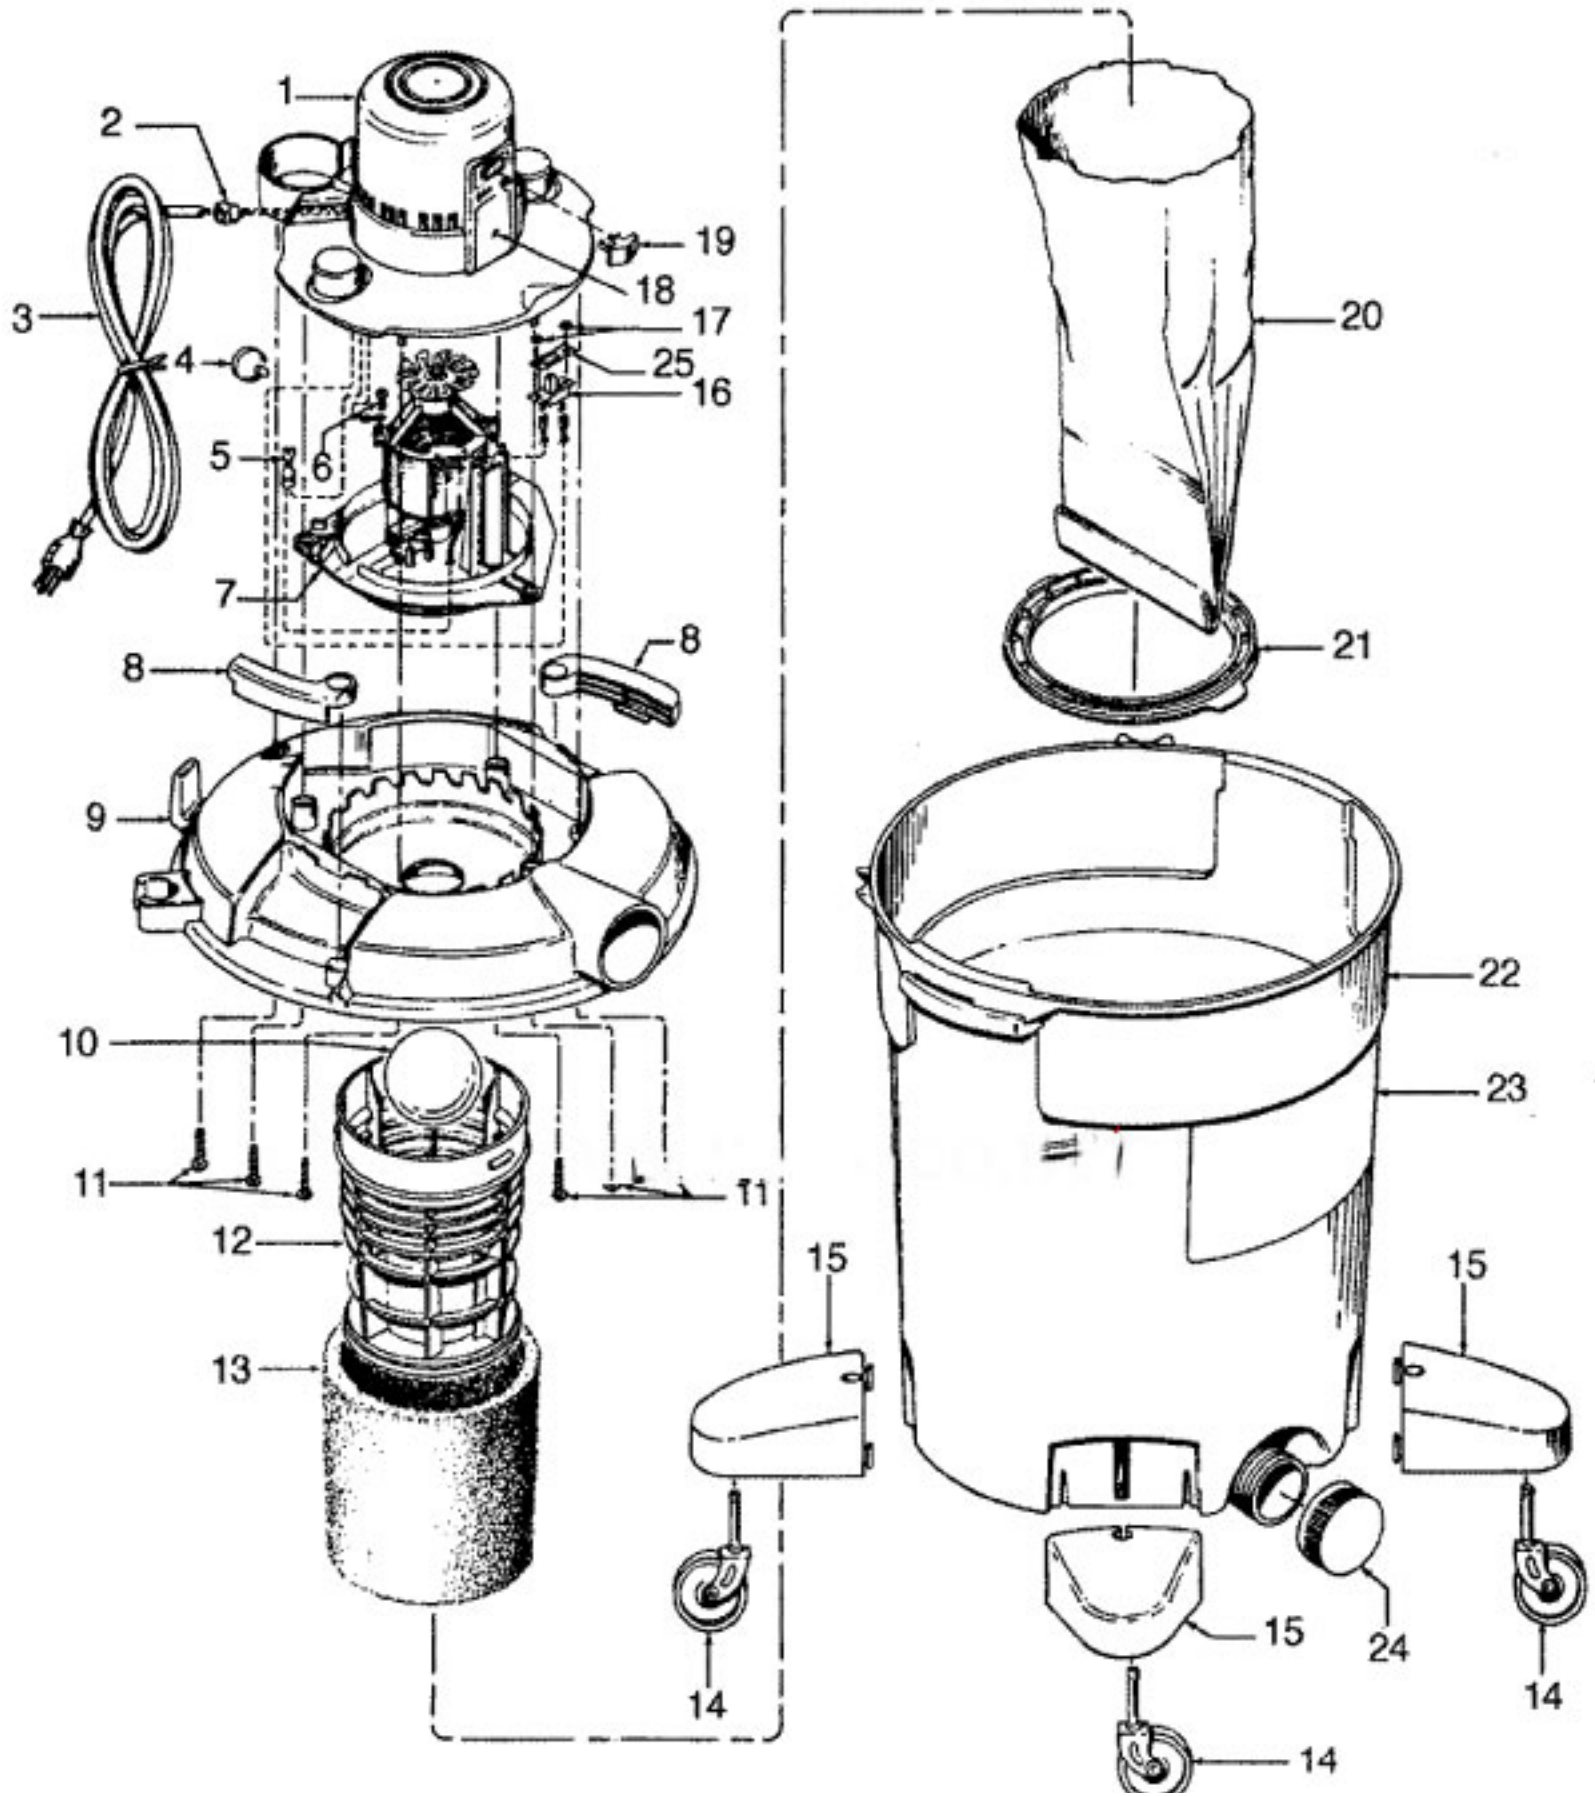

----- Manual continues below -----

Model Number: S6547---

BOM/Serial #: S6547---

Graphic Title: MAINHOUSING, MOTOR ASSEMBLY

Image	Key	Part Number	Description	Substitution	Qty.
1	1	37232016	EXP-MOTOR COVER		1
1	1	37232014	MOTOR COVER-S6529/43		1
1	2	27482145	STRAIN RELIEF		1
1	3	46543006	ATTACH CORD - 6 FT.		1
1	4	27479307	CABLE TIE		1
1	5	012227--	TERMINALS-0513		1
1	6	21447240	SCREW-TAPPING		1
1	7	43573023	MOTOR ASSEM COMP-1 P		1
1	7	43573018	MOTOR-S6545		1
1	7	43573015	MOTOR ASSEMBLY COMP-		1
1	8	36153051	LATCH		2
1	9	37232020	LID-S6529/43/47		1
1	10	25661015	BALL FLOAT-S6529/43/		1
1	11	21447072	SCREW		6
1	12	36426026	FILTER SUPPORT		1
1	13	40203001	FOAM FILT SLEEVE(12)		1
1	14	23737112	CASTER WHEEL		4
1	15	36432042	CASTER support		4
1	16	28177028	SWITCH-S6529/43/47		1
1	17	21364107	SPEED NUT-S6529/43/4		2
1	18	----	NOT REQUIRED PART OR SEE NOTE		1
1	19	38421004	SWITCH BUTTON		1
1	20	4010074X	PAPER FILTER X - 5-PK		1
1	21	36426023	BAG RETAINER		1
1	22	38777043	TANK-8 GAL.-S6545		1
1	22	38777051	TANK-8 GAL-S6545-600		1
1	22	38777005	CLNR TANK-8 GAL. - S		1
1	24	37911008	DRAIN CAP & SEAL-S65		1
1	25	43611009	CARTRIDGE FILTER		1
1	25	34127004	SWITCH INSULATOR-S65		1
1	26	56514005	OWNER MANUAL-S6547		1
1	26	56514018	OWNER MANUAL-S6530		1
1	28	38614029	FURNITURE NOZZLE-AG		1
1	28	38634078	EXTENSION TUBE-AG		1
1	28	38617024	CREVICE TOOL - AG		1

Image	Key	Part Number	Description	Substitution	Qty.
1	28	43434034	HOSE-WET/DRY-S6529	43434264	1
1	28	39512006	SQUEEGEE		1
1	28	38615008	NOZZLE		1
1	996	21447215	SCREW-SELF TAPPING		4
1	996	27618508	WIRE CONNECTOR		1
1	996	34123045	EXP-SEAL-LID-S6543-0		1