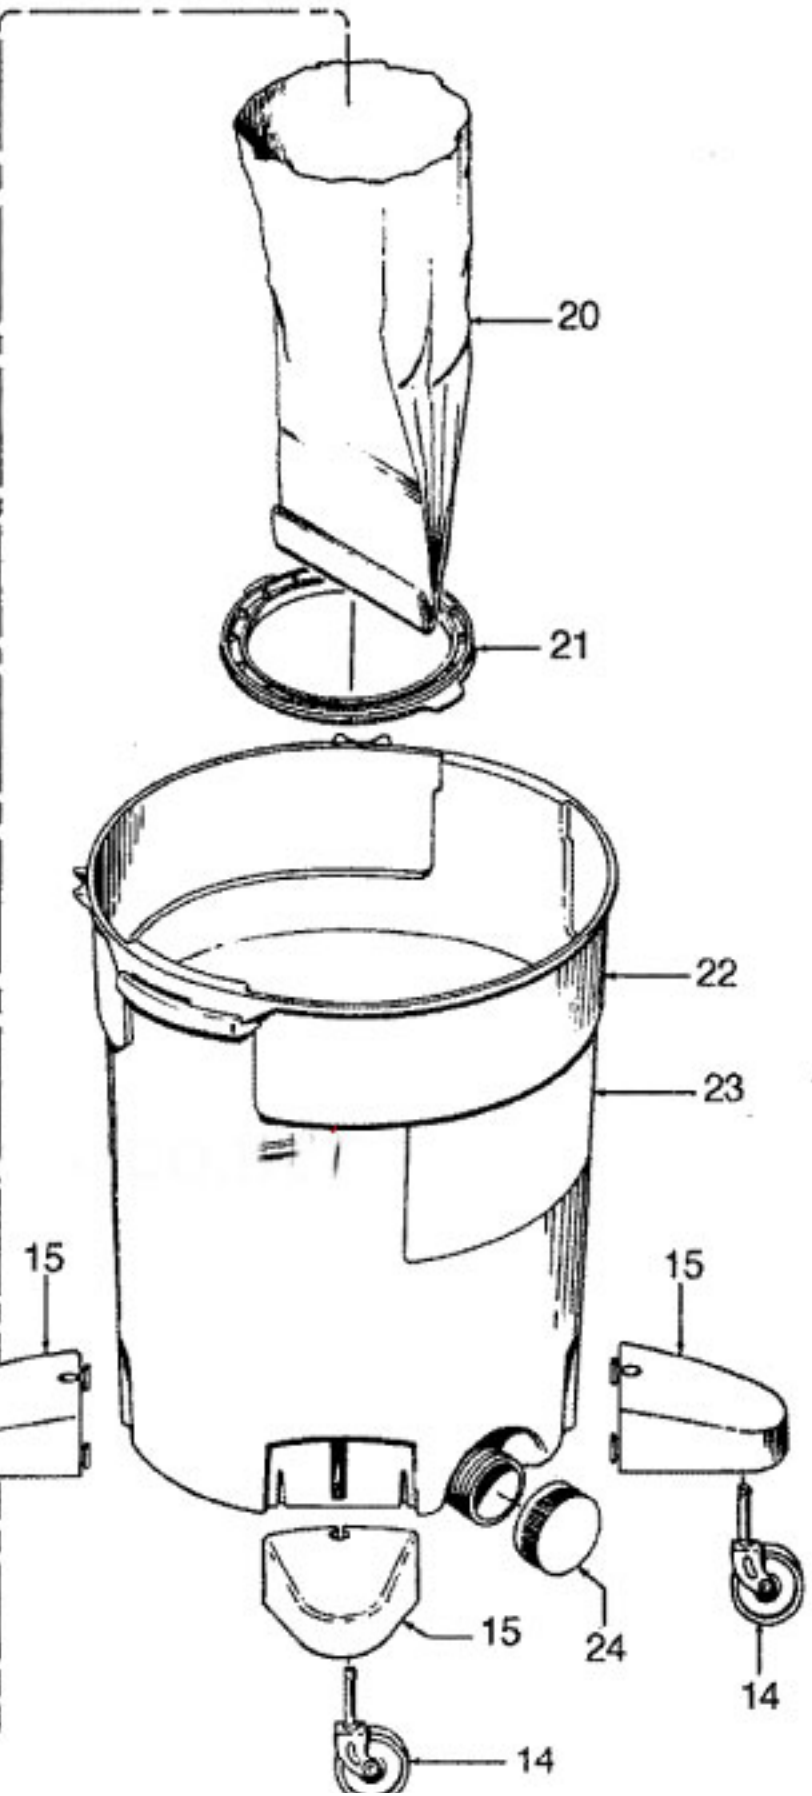

----- Manual continues below -----

Model Number: S6547---

BOM/Serial #: S6547---

Graphic Title: MAINHOUSING, MOTOR ASSEMBLY

Image	Key	Part Number	Description	Substitution	Qty.
1	1	37232016	EXP-MOTOR COVER		1
1	1	37232014	MOTOR COVER-S6529/43		1
1	2	27482145	STRAIN RELIEF		1
1	3	46543006	ATTACH CORD - 6 FT.		1
1	4	27479307	CABLE TIE		1
1	5	012227--	TERMINALS-0513		1
1	6	21447240	SCREW-TAPPING		1
1	7	43573023	MOTOR ASSEM COMP-1 P		1
1	7	43573018	MOTOR-S6545		1
1	7	43573015	MOTOR ASSEMBLY COMP-		1
1	8	36153051	LATCH		2
1	9	37232020	LID-S6529/43/47		1
1	10	25661015	BALL FLOAT-S6529/43/		1
1	11	21447072	SCREW		6
1	12	36426026	FILTER SUPPORT		1
1	13	40203001	FOAM FILT SLEEVE(12)		1
1	14	23737112	CASTER WHEEL		4
1	15	36432042	CASTER support		4
1	16	28177028	SWITCH-S6529/43/47		1
1	17	21364107	SPEED NUT-S6529/43/4		2
1	18	----	NOT REQUIRED PART OR SEE NOTE		1
1	19	38421004	SWITCH BUTTON		1
1	20	4010074X	PAPER FILTER X - 5-PK		1
1	21	36426023	BAG RETAINER		1
1	22	38777043	TANK-8 GAL.-S6545		1
1	22	38777051	TANK-8 GAL-S6545-600		1
1	22	38777005	CLNR TANK-8 GAL. - S		1
1	24	37911008	DRAIN CAP & SEAL-S65		1
1	25	43611009	CARTRIDGE FILTER		1
1	25	34127004	SWITCH INSULATOR-S65		1
1	26	56514005	OWNER MANUAL-S6547		1
1	26	56514018	OWNER MANUAL-S6530		1
1	28	38614029	FURNITURE NOZZLE-AG		1
1	28	38634078	EXTENSION TUBE-AG		1
1	28	38617024	CREVICE TOOL - AG		1

Image	Key	Part Number	Description	Substitution	Qty.
1	28	43434034	HOSE-WET/DRY-S6529	43434264	1
1	28	39512006	SQUEEGEE		1
1	28	38615008	NOZZLE		1
1	996	21447215	SCREW-SELF TAPPING		4
1	996	27618508	WIRE CONNECTOR		1
1	996	34123045	EXP-SEAL-LID-S6543-0		1