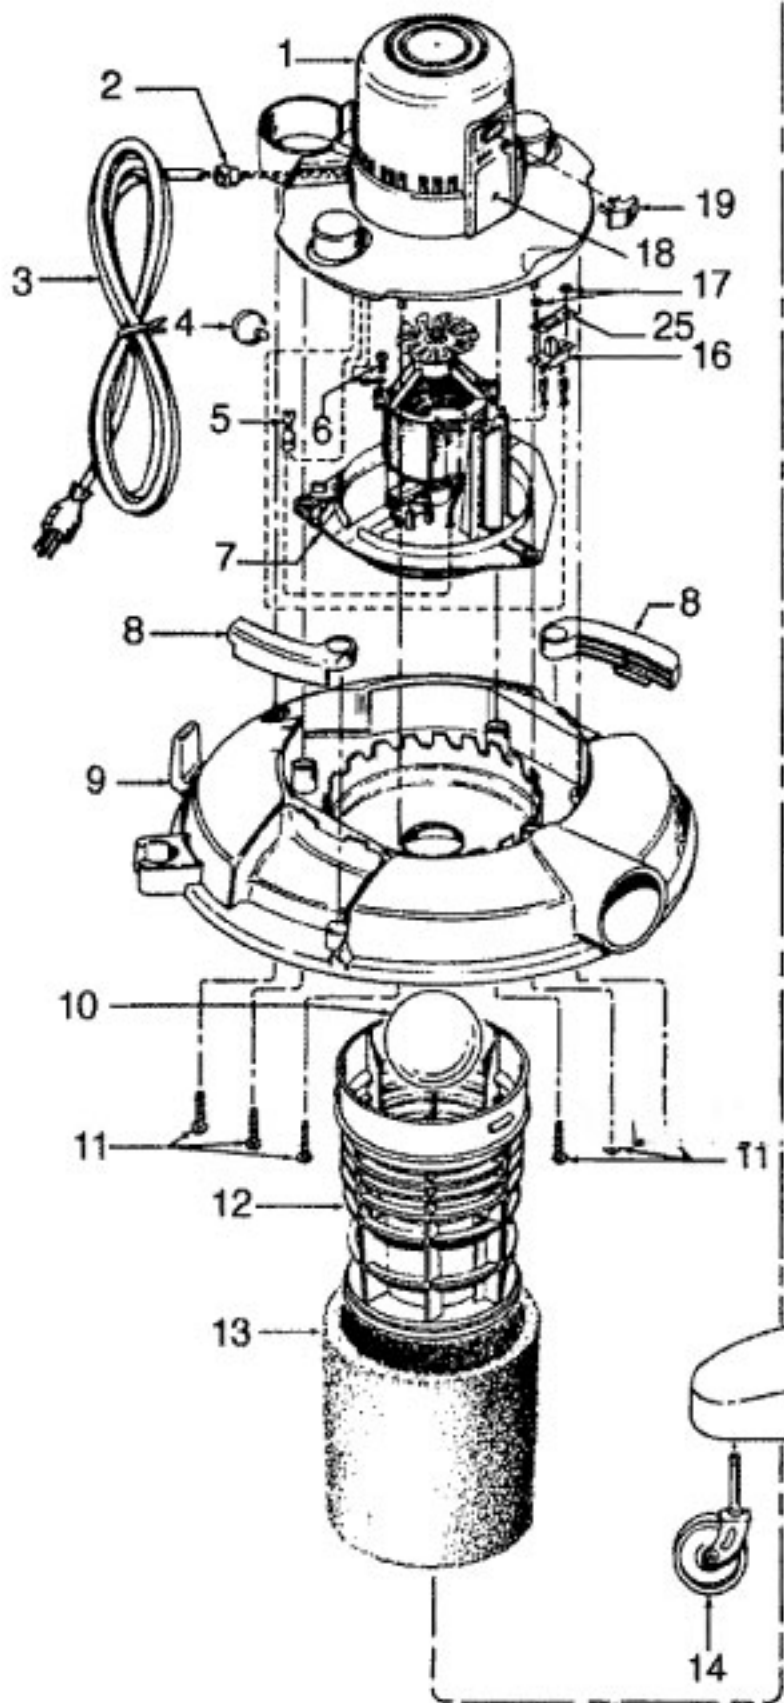

----- Manual continues below -----

Model Number: S6547---

BOM/Serial #: S6547---

Graphic Title: MAINHOUSING, MOTOR ASSEMBLY

Image	Key	Part Number	Description	Substitution	Qty.
1	1	37232016	EXP-MOTOR COVER		1
1	1	37232014	MOTOR COVER-S6529/43		1
1	2	27482145	STRAIN RELIEF		1
1	3	46543006	ATTACH CORD - 6 FT.		1
1	4	27479307	CABLE TIE		1
1	5	012227--	TERMINALS-0513		1
1	6	21447240	SCREW-TAPPING		1
1	7	43573023	MOTOR ASSEM COMP-1 P		1
1	7	43573018	MOTOR-S6545		1
1	7	43573015	MOTOR ASSEMBLY COMP-		1
1	8	36153051	LATCH		2
1	9	37232020	LID-S6529/43/47		1
1	10	25661015	BALL FLOAT-S6529/43/		1
1	11	21447072	SCREW		6
1	12	36426026	FILTER SUPPORT		1
1	13	40203001	FOAM FILT SLEEVE(12)		1
1	14	23737112	CASTER WHEEL		4
1	15	36432042	CASTER support		4
1	16	28177028	SWITCH-S6529/43/47		1
1	17	21364107	SPEED NUT-S6529/43/4		2
1	18	----	NOT REQUIRED PART OR SEE NOTE		1
1	19	38421004	SWITCH BUTTON		1
1	20	4010074X	PAPER FILTER X - 5-PK		1
1	21	36426023	BAG RETAINER		1
1	22	38777043	TANK-8 GAL.-S6545		1
1	22	38777051	TANK-8 GAL-S6545-600		1
1	22	38777005	CLNR TANK-8 GAL. - S		1
1	24	37911008	DRAIN CAP & SEAL-S65		1
1	25	43611009	CARTRIDGE FILTER		1
1	25	34127004	SWITCH INSULATOR-S65		1
1	26	56514005	OWNER MANUAL-S6547		1
1	26	56514018	OWNER MANUAL-S6530		1
1	28	38614029	FURNITURE NOZZLE-AG		1
1	28	38634078	EXTENSION TUBE-AG		1
1	28	38617024	CREVICE TOOL - AG		1

Image	Key	Part Number	Description	Substitution	Qty.
1	28	43434034	HOSE-WET/DRY-S6529	43434264	1
1	28	39512006	SQUEEGEE		1
1	28	38615008	NOZZLE		1
1	996	21447215	SCREW-SELF TAPPING		4
1	996	27618508	WIRE CONNECTOR		1
1	996	34123045	EXP-SEAL-LID-S6543-0		1