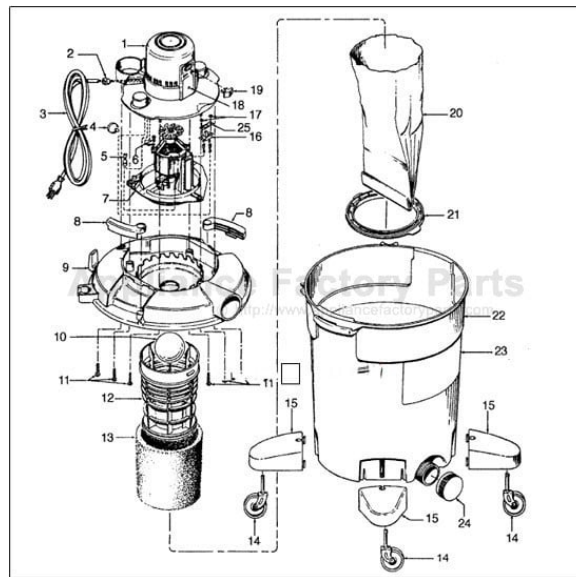

[Find Your HOOVER Vacuum Cleaner Parts - Select From 1456 Models](#)

----- Manual continues below -----