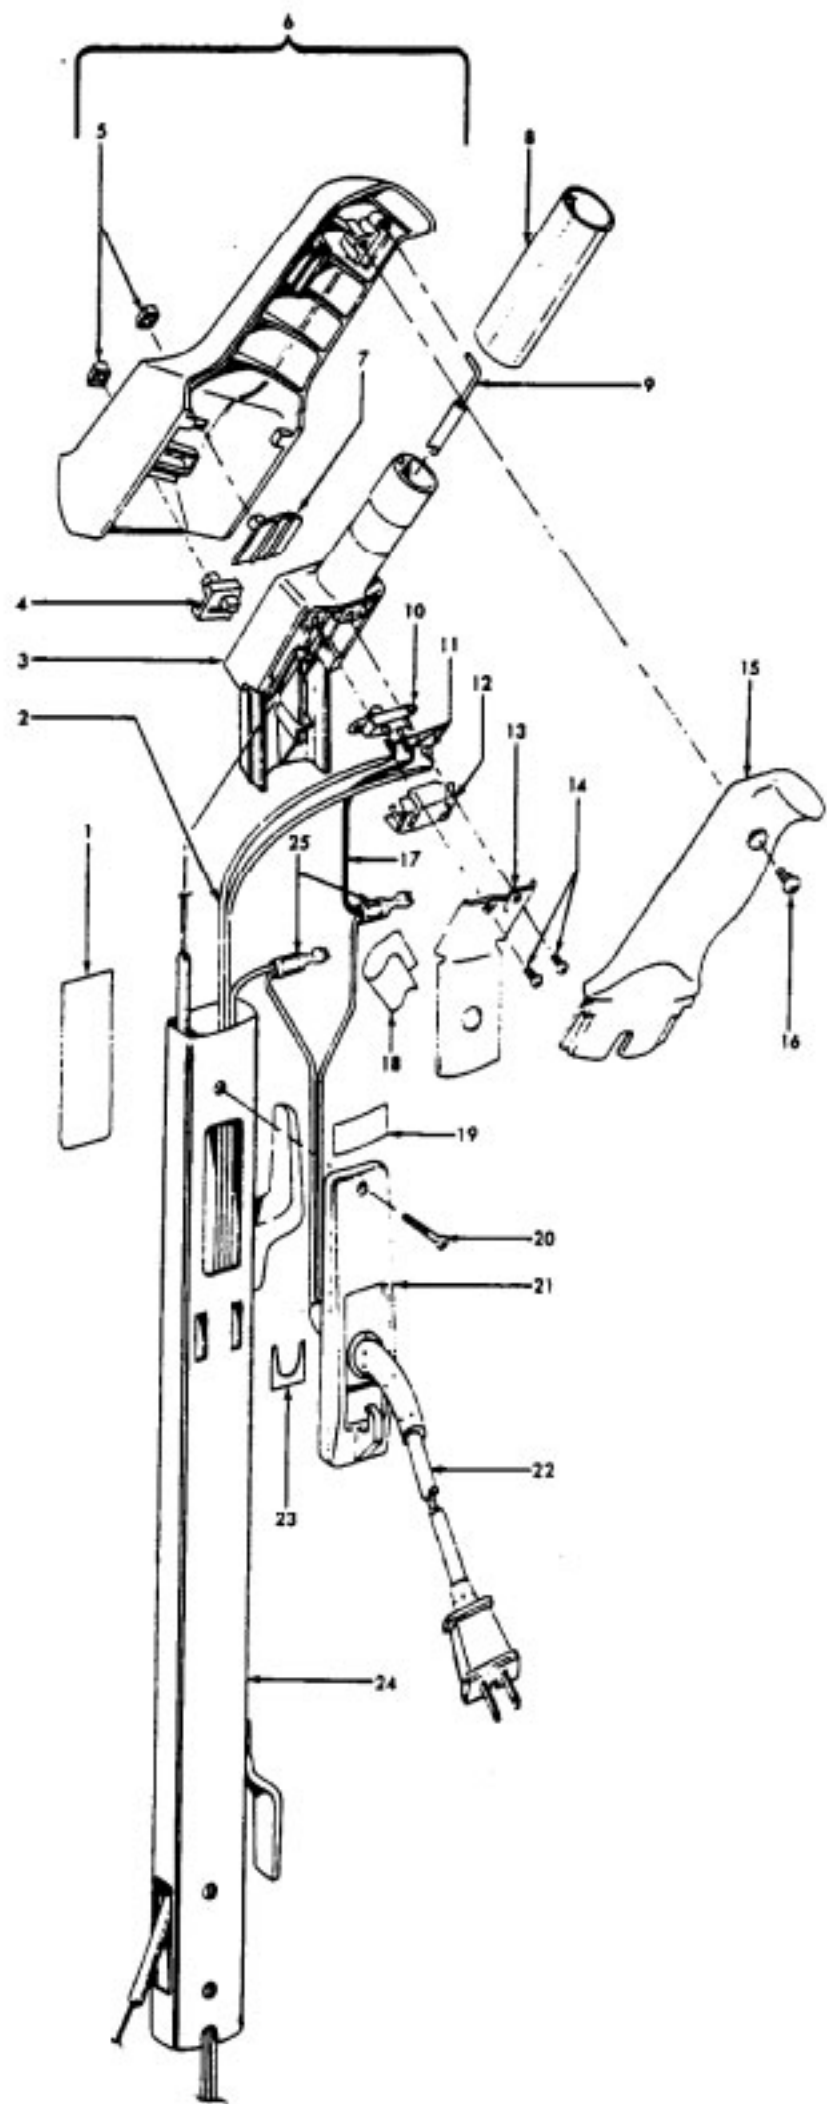

Model Number: U3335--
BOM/Serial #: U3335--
Graphic Title: HANDLE

Image	Key	Part Number	Description	Substitution	Qty.
1	1	51639095	HANDLE TUBE NAMEPLAT		1
1	1	51639058	HANDLE TUBE NAMEPLAT		1
1	2	46513007	LEAD WIRE ASSM - U33		1
1	3	36957012	HANDLE SUPPORT - AG		1
1	4	36142001	DRIVE CONTROL PIN-AG		1
1	5	38421021	SWITCH BUTTON - AG -		2
1	6	48663153	HANDLE GRIP-UPPER HA		1
1	7	38421042	SWITCH ACTUATOR - AG		1
1	8	31754002	HANDLE SLEEVE-U3321/		1
1	9	43211010	CONTROL CABLE - U332		1
1	10	28179021	SWITCH		1
1	11	27666702	TERMINAL		3
1	12	37258082	SHIELD		1
1	13	34777017	HANDLE SUPPORT PLATE		1
1	14	21447125	SCREW		2
1	15	39458033	HDL GRIP-LOWER HALF-		1
1	16	21447041	SCREW		1
1	17	46143068	BLACK LEAD WIRE ASSM		1
1	18	-----	NOT REQUIRED PART OR SEE NOTE		1
1	19	51869001	LABEL		1
1	20	21447122	SCREW-S1050		1
1	21	37258077	HANDLE COVER - AAK-U		1
1	21	37258116	HANDLE COVER-WW-U333		1
1	21	37258078	HANDLE COVER - KT -		1
1	22	46363195	ATTACH. CORD-AG		1
1	23	34253010	CORD RETAINER-CONVER		1
1	24	48631123	HANDLE TUBE ASSEM-U3		1
1	24	48643097	HANDLE TUBE ASSEMBLY		1
1	24	48643098	HANDLE TUBE ASSM -KS		1
1	25	012227--	TERMINALS-0513		2