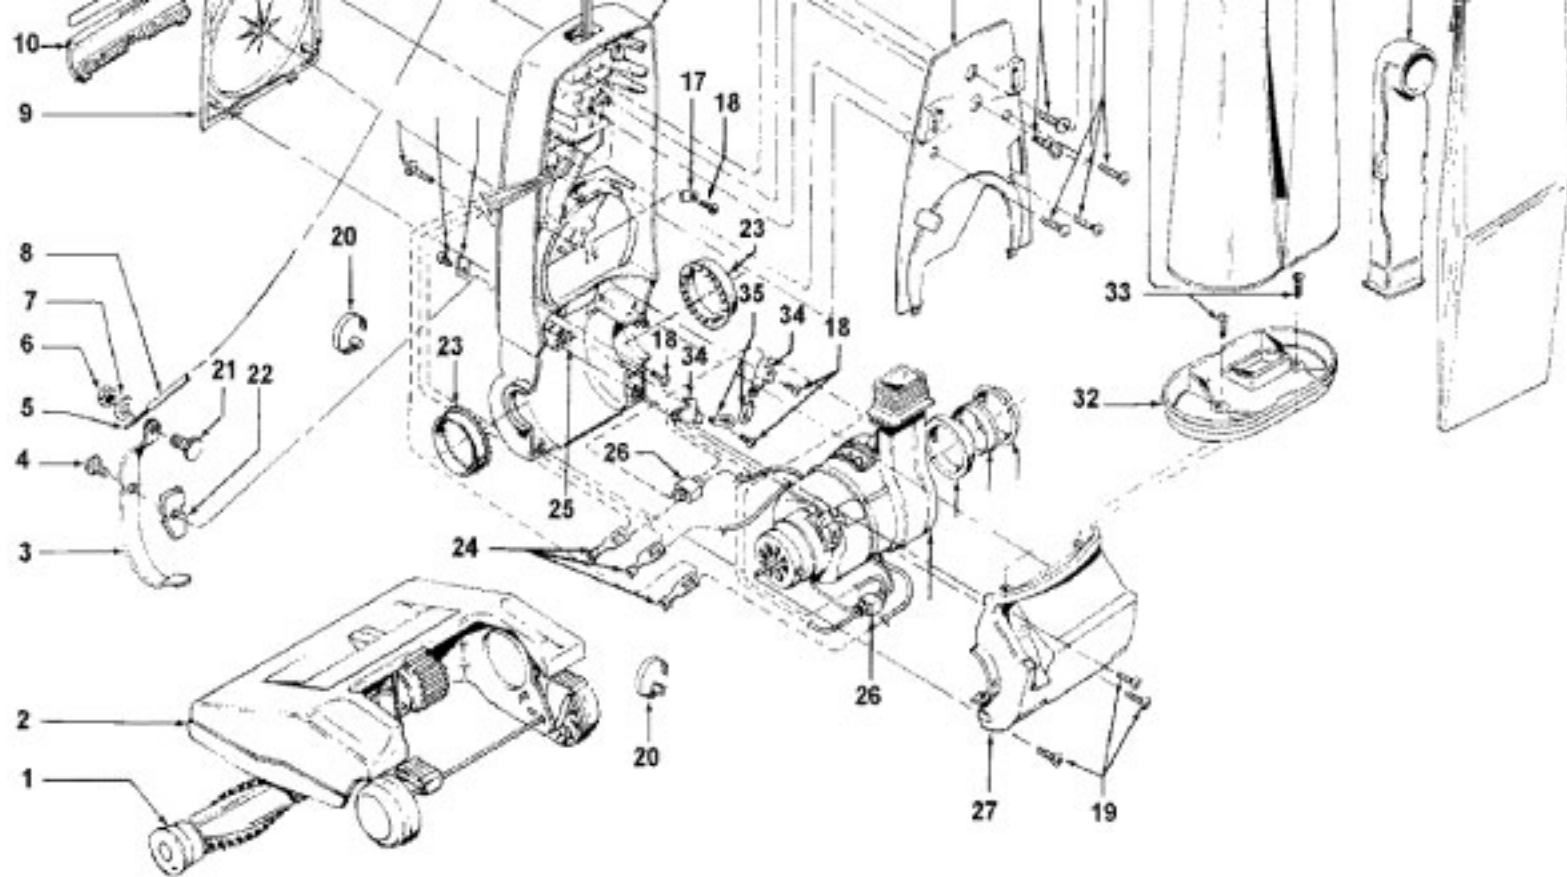

Model Number: U3335--
BOM/Serial #: U3335--
Graphic Title: OUTERBAG

Image	Key	Part Number	Description	Substitution	Qty.
1	1	48416009	AGITATOR ASSM COMP-U		1
1	2	-----	NOT REQUIRED PART OR SEE NOTE		1
1	2	343143096	ACTUATOR BAR ASSEM. - AG		1
1	4	160079AW	NUT		1
1	5	43211010	CONTROL CABLE - U332		1
1	6	21641623	NUT		1
1	7	160059--	WASHER 1170		1
1	8	66661203	CONTROL CABLE TUBE-A		1
1	9	42253062	FRONT COVER ASSM-U33		1
1	9	42253061	FRONT COVER ASSM-MR-		1
1	10	39383024	LENS-KC		1
1	11	52115133	FRT COVER NAMEPLATE		1
1	12	-----	NOT REQUIRED PART OR SEE NOTE		1
1	13	168278AY	WASHER		1
1	14	35152008	HNDL MTG BRCKT-FT HA		1
1	15	36913016	HDL INSULATOR SUPP-U		1
1	16	46513007	LEAD WIRE ASSM - U33		1
1	17	34124011	RETAINER		2
1	18	21447003	SCREW		5
1	19	21447013	SCREW		4
1	20	27479307	CABLE TIF		2
1	21	160058--	BOLT 1170		1
1	22	38511027	PIVOT BEARING - AG -		1
1	23	38511002	PIVOT BEARING-U3101/		2
1	24	012227--	TERMINALS-0513		3
1	25	019555--	WASHER-PD TRANS		1
1	26	27617103	CONNECTOR		2
1	27	37195072	MOTOR COVER - AAK -		1
1	27	37195070	MOTOR COVER-MT-U3307		1
1	28	43576074	MOTOR ASSEMBLY - U33		1
1	29	32175011	MOTOR MOUNT-U3101/3		1
1	30	32156007	SEAL RING		1
1	31	32155006	MOUNT RING - U3101/3		1
1	32	36425008	JACKET BOTTOM		1
1	33	21447012	SCREW	21447215	2