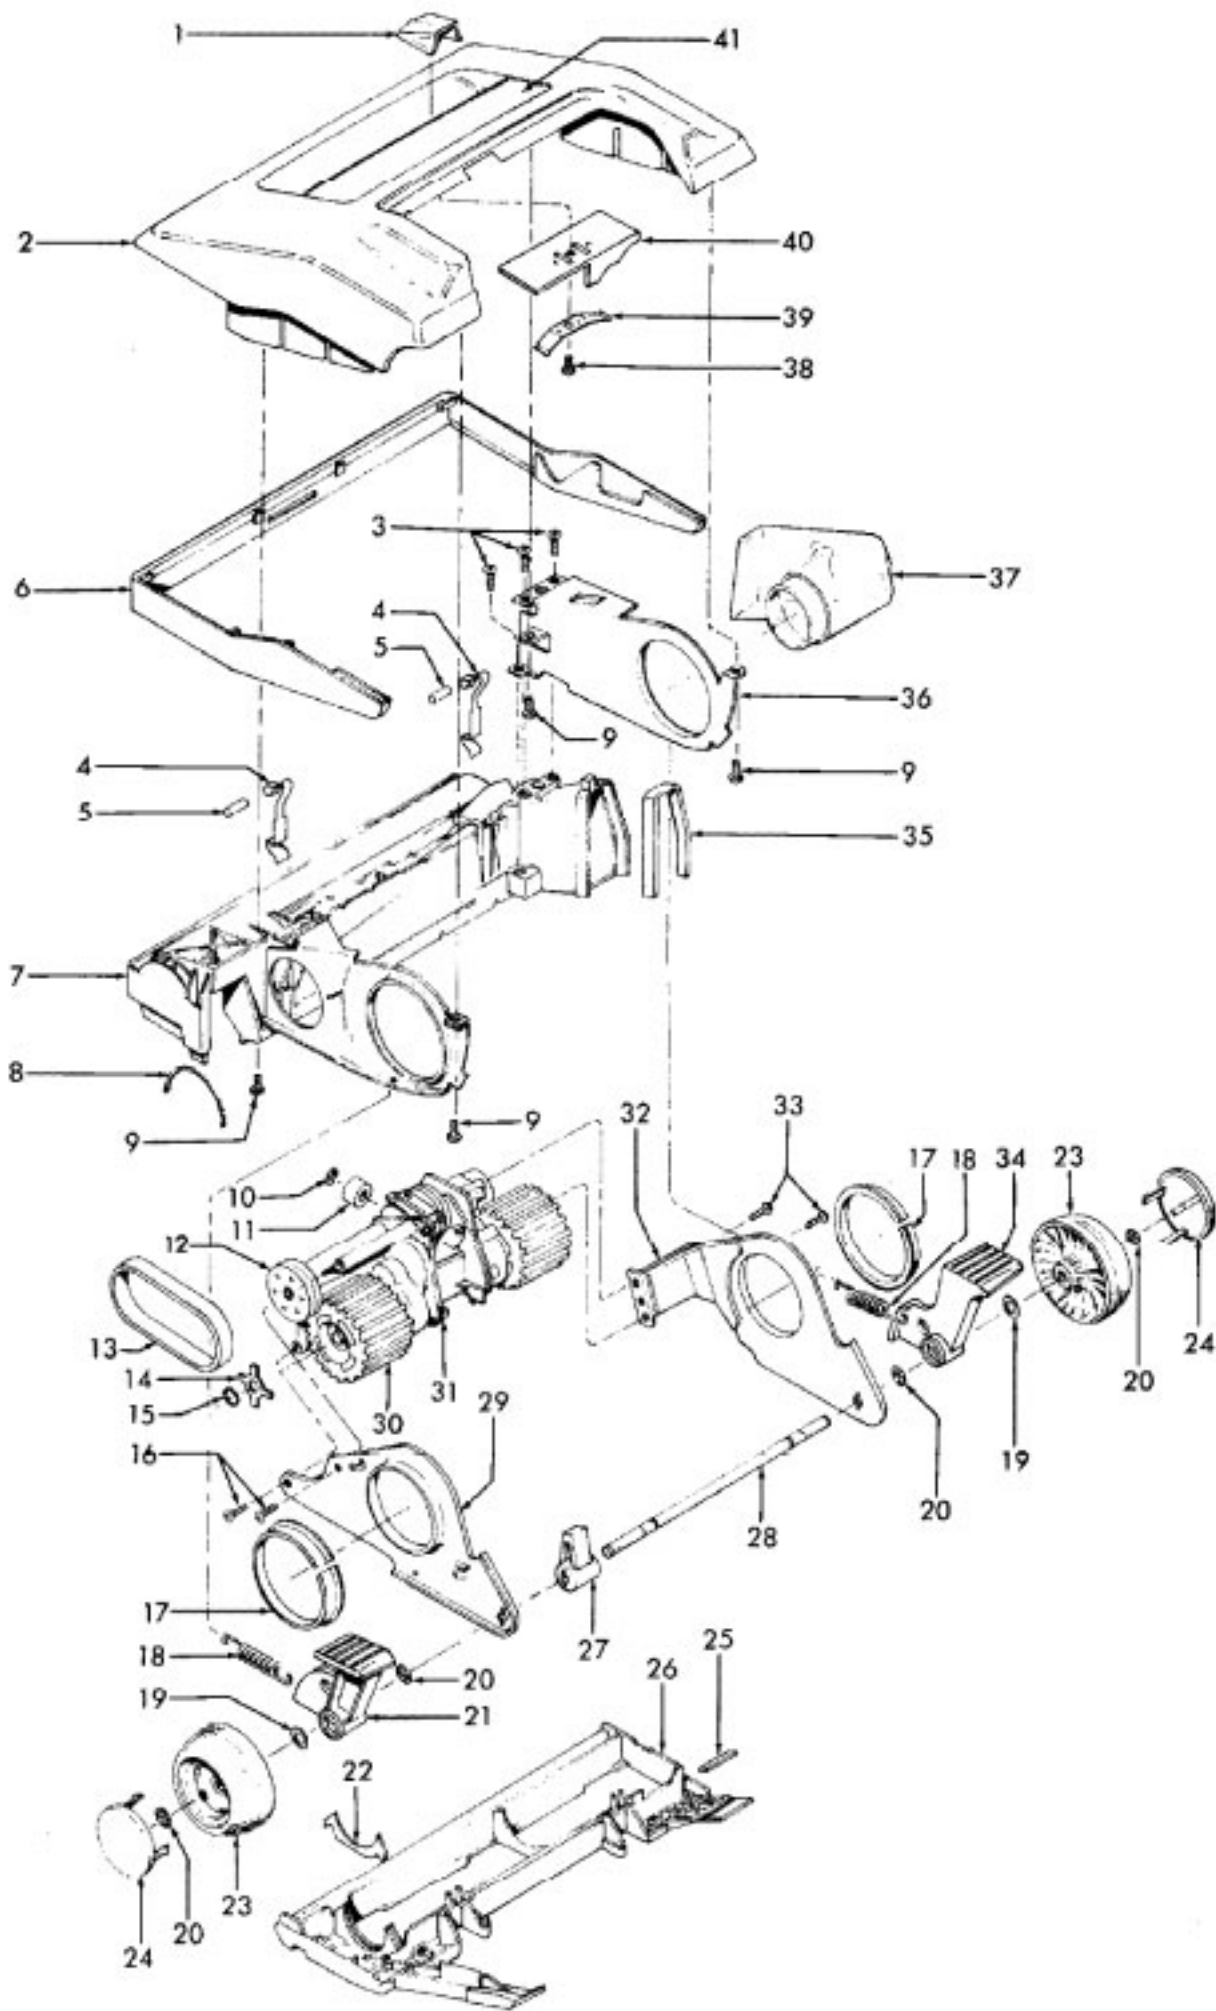

Model Number: U3335--

BOM/Serial #: U3335--

Graphic Title: HANDLE

Image	Key	Part Number	Description	Substitution	Qty.
1	1	51639095	HANDLE TUBE NAMEPLAT		1
1	1	51639058	HANDLE TUBE NAMEPLAT		1
1	2	46513007	LEAD WIRE ASSM - U33		1
1	3	36957012	HANDLE SUPPORT - AG		1
1	4	36142001	DRIVE CONTROL PIN-AG		1
1	5	38421021	SWITCH BUTTON - AG -		2
1	6	48663153	HANDLE GRIP-UPPER HA		1
1	7	38421042	SWITCH ACTUATOR - AG		1
1	8	31754002	HANDLE SLEEVE-U3321/		1
1	9	43211010	CONTROL CABLE - U332		1
1	10	28179021	SWITCH		1
1	11	27666702	TERMINAL		3
1	12	37258082	SHIELD		1
1	13	34777017	HANDLE SUPPORT PLATE		1
1	14	21447125	SCREW		2
1	15	39458033	HDL GRIP-LOWER HALF-		1
1	16	21447041	SCREW		1
1	17	46143068	BLACK LEAD WIRE ASSM		1
1	18	-----	NOT REQUIRED PART OR SEE NOTE		1
1	19	51869001	LABEL		1
1	20	21447122	SCREW-S1050		1
1	21	37258077	HANDLE COVER - AAK-U		1
1	21	37258116	HANDLE COVER-WW-U333		1
1	21	37258078	HANDLE COVER - KT -		1
1	22	46363195	ATTACH. CORD-AG		1
1	23	34253010	CORD RETAINER-CONVER		1
1	24	48631123	HANDLE TUBE ASSEM-U3		1
1	24	48643097	HANDLE TUBE ASSEMBLY		1
1	24	48643098	HANDLE TUBE ASSM -KS		1
1	25	012227--	TERMINALS-0513		2