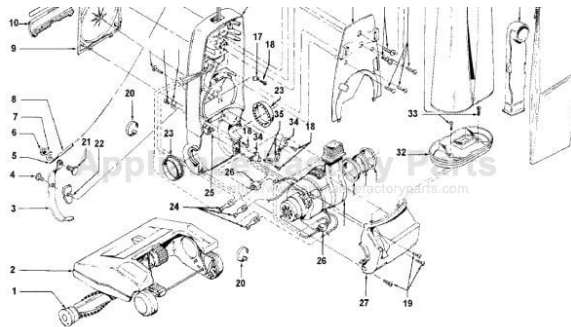

[Find Your HOOVER Vacuum Cleaner Parts - Select From 1456 Models](#)

----- Manual continues below part list -----