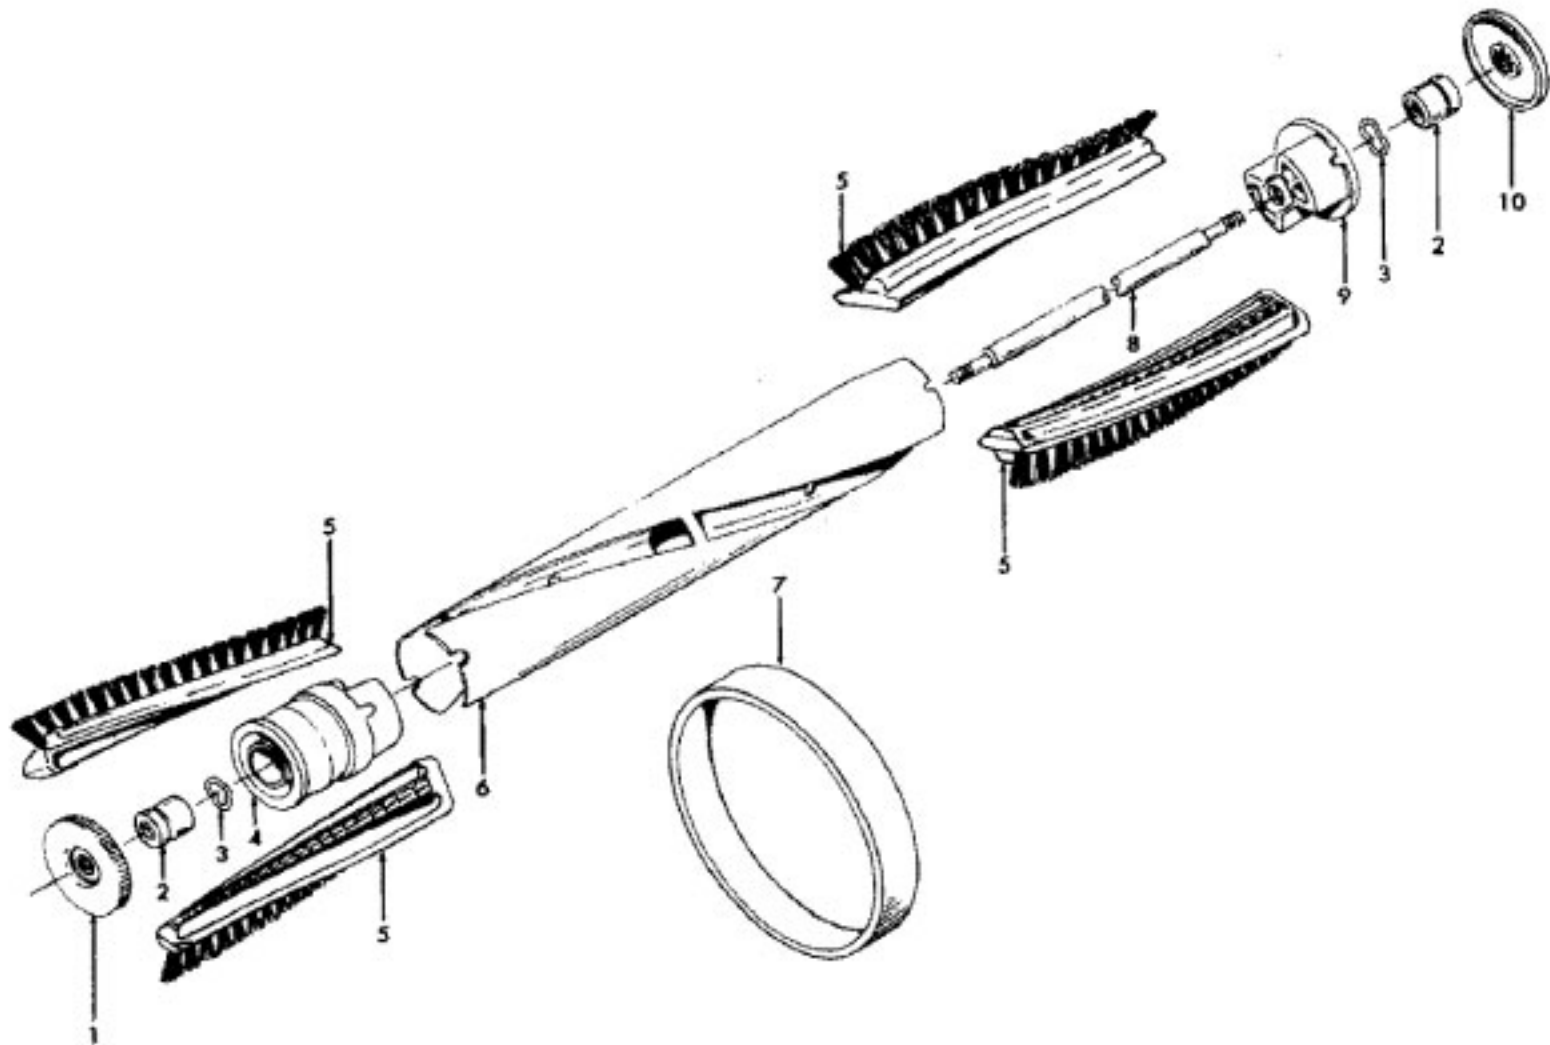

Model Number: U3335--

BOM/Serial #: U3335--

Graphic Title: AGITATOR

Image	Key	Part Number	Description	Substitution	Qty.
1	1	48416009	AGITATOR ASSM COMP-U		1
1	1	48414019	AGITATOR ASSM COMP -		1
1	1	41435021	THREAD GUARD U3101/3		1
1	2	43267002	AGITATOR BEARING ASM		2
1	3	21347003	CONICAL WASHER		2
1	4	38537002	AGITATOR END PULLEY		1
1	5	48445019	AGITATOR BRUSH--9 MI		4
1	5	48445016	AGITATOR BR-NATURAL		2
1	6	-----	NOT REQUIRED PART OR SEE NOTE		1
1	7	38528008	BELT-CONCEPT 1 AGITA		1
1	8	160070--	AGITATOR SHAFT 1170		1
1	9	41435023	AGITATOR END		1
1	10	41435018	THREAD GUARD U3101/3		1