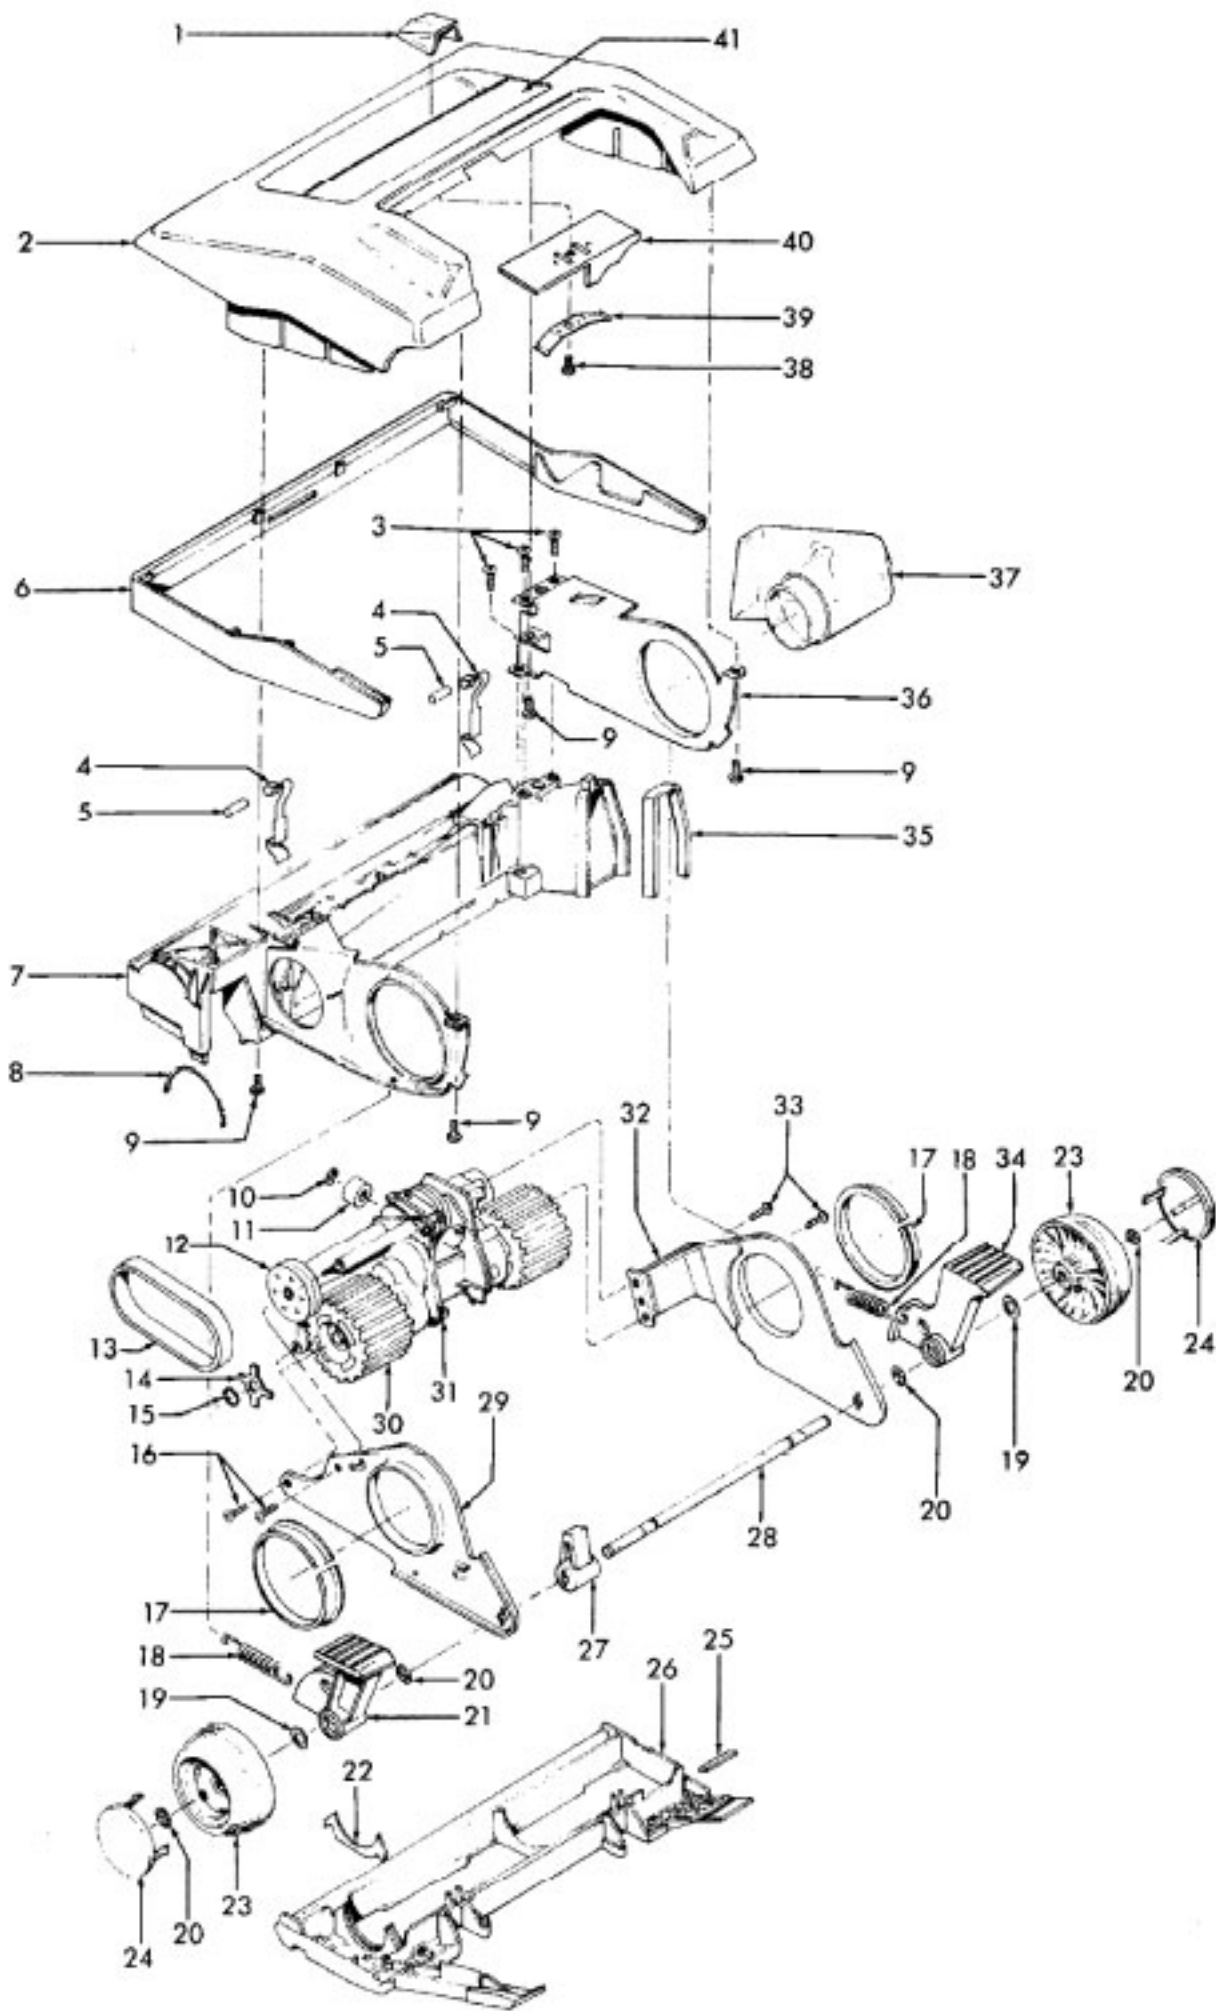

Model Number: U3335--
BOM/Serial #: U3335--
Graphic Title: MAINBODY, HOOD

Image	Key	Part Number	Description	Substitution	Qty.
1	1	38421036	NOZZLE ADJ LEVER-MT-		1
1	1	38421038	NOZZLE ADJUST LEVER-		1
1	1	38421073	NOZZLE ADJUST LEVER-		1
1	2	37253238	HOOD-ABC-U3341-900		1
1	2	37253239	HOOD-U3345-900		1
1	3	21447003	SCREW		3
1	4	34788001	AGITATOR CLIP U3101/		2
1	5	31522016	PIN		2
1	6	36235082	FURNITURE GUARD		1
1	7	42246064	AGITATOR HOUSING-KE-		1
1	8	012173--	SEAL		1
1	9	21447014	SCREW		4
1	10	163699--	LOCK RING		1
1	11	31142014	ROLLER-U3101 U3103		1
1	12	38537001	DRIVE PULLEY-CONCEPT		1
1	13	160147AG	BELT-PD/CONCEPT 1 DR		1
1	14	160040AY	KEYLOCK-1170		1
1	15	160014--	LOCK RING		1
1	16	017001FW	SCREW		2
1	17	32155004	BEARING-U3101/3-U420		2
1	18	38335014	SPRING		2
1	19	21312772	WASHER		2
1	20	013730--	LOCK RING		4
1	21	38452071	HDL REL LEV-LH		1
1	22	38781006	AGITATOR PULLEY SEAL		1
1	23	38522032	REAR WHEEL-ABE-PD		1
1	24	37912013	WHEEL COVER		2
1	25	34122019	BOTTOM PLATE DUCT SE		1
1	26	37245087	BOTTOM PLATE - AG		1
1	27	38452048	HANDLE RELEASE U3101	38452053	1
1	28	32547002	REAR AXLE U3101-U310		1
1	29	35476012	FRAME-L.H.-AG		1
1	30	163340AG	DRIVE WHEEL COMPLETE		1
1	31	43124009	POWER DRIVE UNIT-CON		1
1	32	41967004	FRAME ASSEMBLY-RH-AG		1