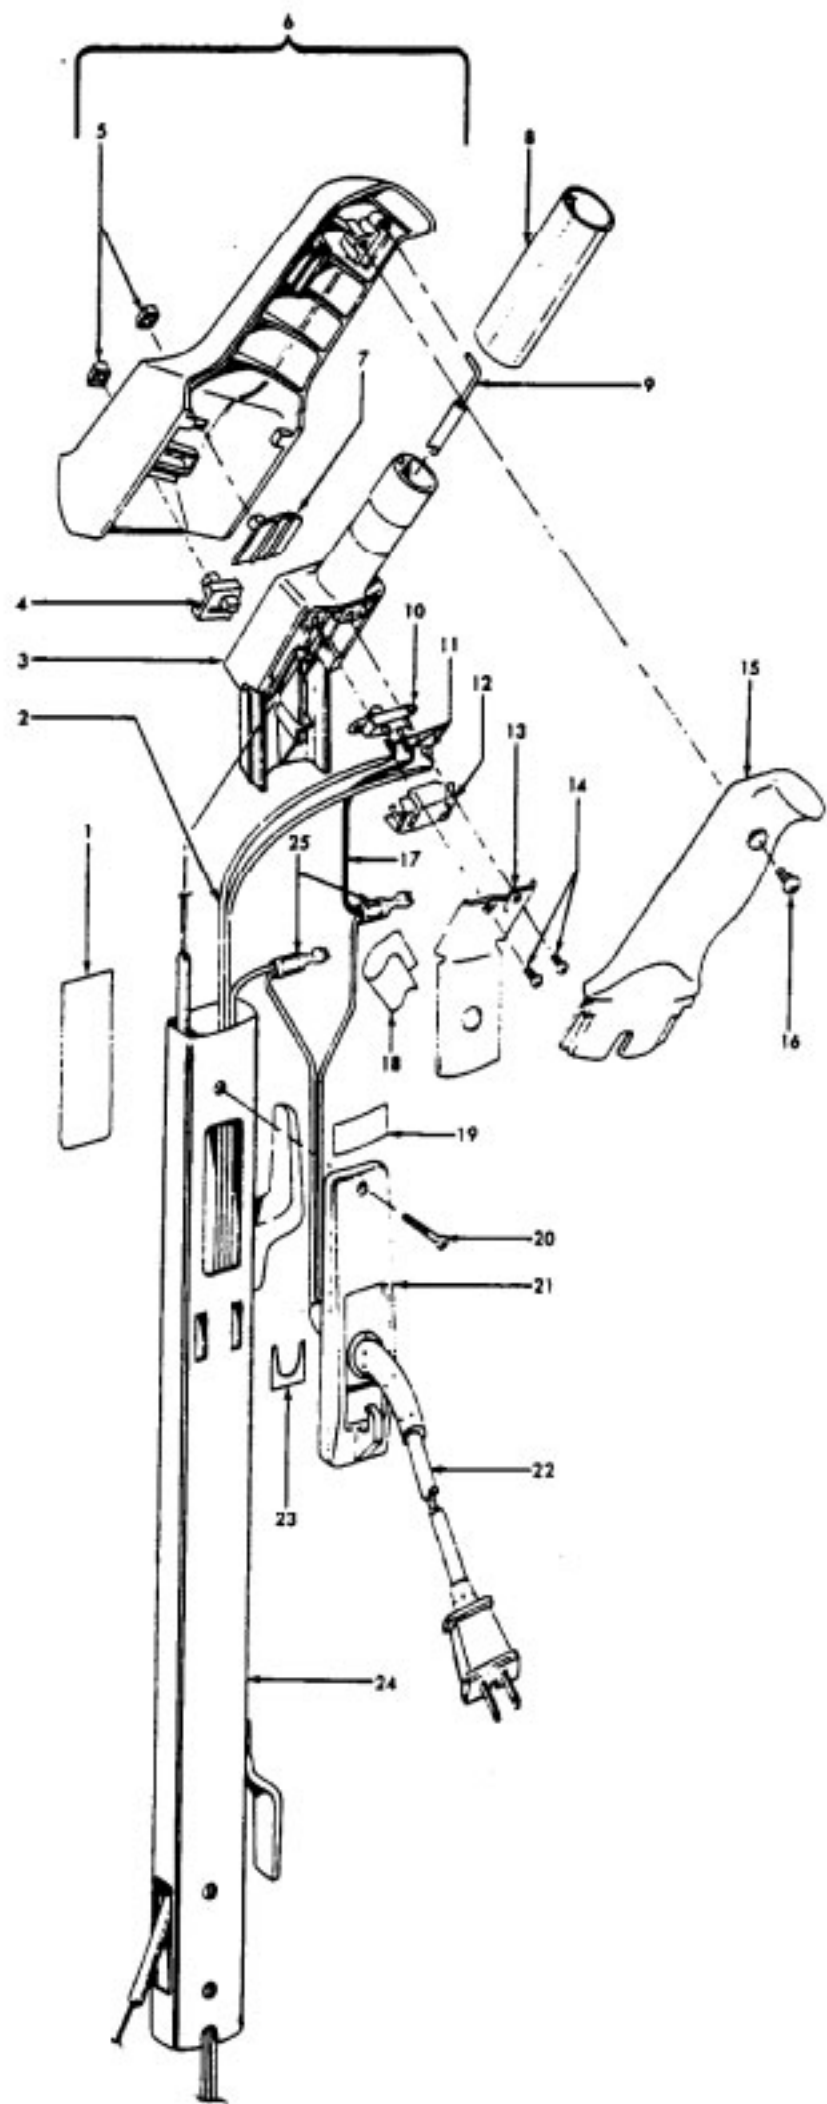

Model Number: U3335--

BOM/Serial #: U3335--

Graphic Title: HANDLE

Image	Key	Part Number	Description	Substitution	Qty.
1	1	51639095	HANDLE TUBE NAMEPLAT		1
1	1	51639058	HANDLE TUBE NAMEPLAT		1
1	2	46513007	LEAD WIRE ASSM - U33		1
1	3	36957012	HANDLE SUPPORT - AG		1
1	4	36142001	DRIVE CONTROL PIN-AG		1
1	5	38421021	SWITCH BUTTON - AG -		2
1	6	48663153	HANDLE GRIP-UPPER HA		1
1	7	38421042	SWITCH ACTUATOR - AG		1
1	8	31754002	HANDLE SLEEVE-U3321/		1
1	9	43211010	CONTROL CABLE - U332		1
1	10	28179021	SWITCH		1
1	11	27666702	TERMINAL		3
1	12	37258082	SHIELD		1
1	13	34777017	HANDLE SUPPORT PLATE		1
1	14	21447125	SCREW		2
1	15	39458033	HDL GRIP-LOWER HALF-		1
1	16	21447041	SCREW		1
1	17	46143068	BLACK LEAD WIRE ASSM		1
1	18	-----	NOT REQUIRED PART OR SEE NOTE		1
1	19	51869001	LABEL		1
1	20	21447122	SCREW-S1050		1
1	21	37258077	HANDLE COVER - AAK-U		1
1	21	37258116	HANDLE COVER-WW-U333		1
1	21	37258078	HANDLE COVER - KT -		1
1	22	46363195	ATTACH. CORD-AG		1
1	23	34253010	CORD RETAINER-CONVER		1
1	24	48631123	HANDLE TUBE ASSEM-U3		1
1	24	48643097	HANDLE TUBE ASSEMBLY		1
1	24	48643098	HANDLE TUBE ASSM -KS		1
1	25	012227--	TERMINALS-0513		2