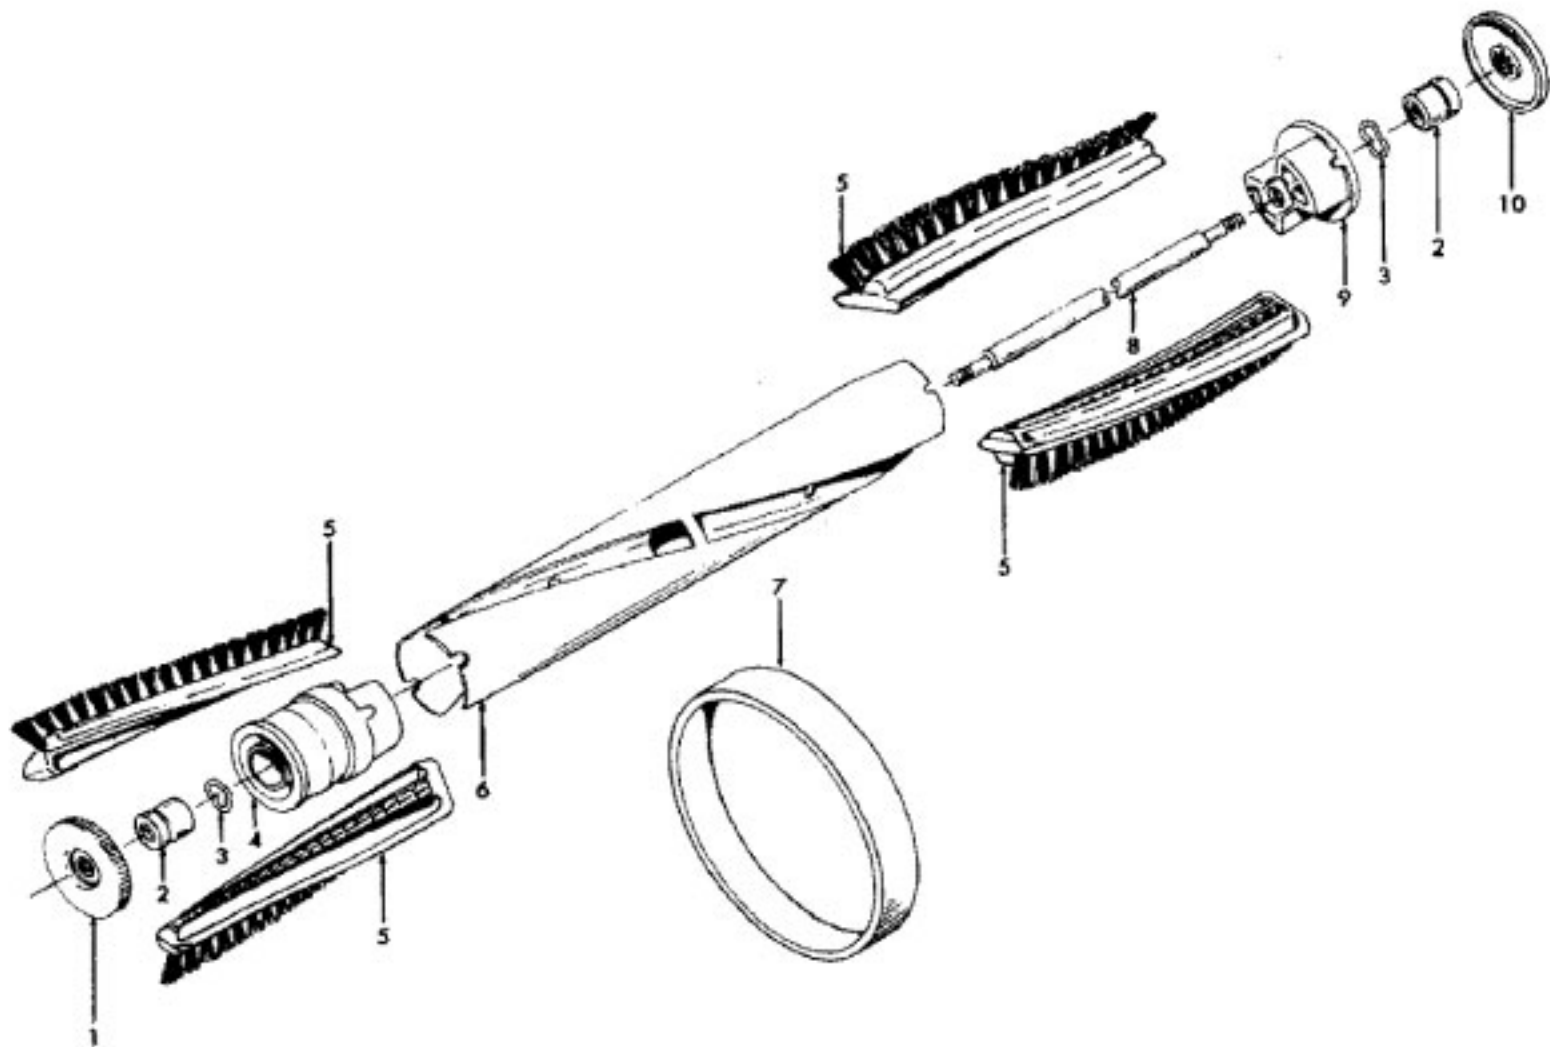

Model Number: U3335--

BOM/Serial #: U3335--

Graphic Title: AGITATOR

Image	Key	Part Number	Description	Substitution	Qty.
1	1	48416009	AGITATOR ASSM COMP-U		1
1	1	48414019	AGITATOR ASSM COMP -		1
1	1	41435021	THREAD GUARD U3101/3		1
1	2	43267002	AGITATOR BEARING ASM		2
1	3	21347003	CONICAL WASHER		2
1	4	38537002	AGITATOR END PULLEY		1
1	5	48445019	AGITATOR BRUSH--9 MI		4
1	5	48445016	AGITATOR BR-NATURAL		2
1	6	-----	NOT REQUIRED PART OR SEE NOTE		1
1	7	38528008	BELT-CONCEPT 1 AGITA		1
1	8	160070--	AGITATOR SHAFT 1170		1
1	9	41435023	AGITATOR END		1
1	10	41435018	THREAD GUARD U3101/3		1