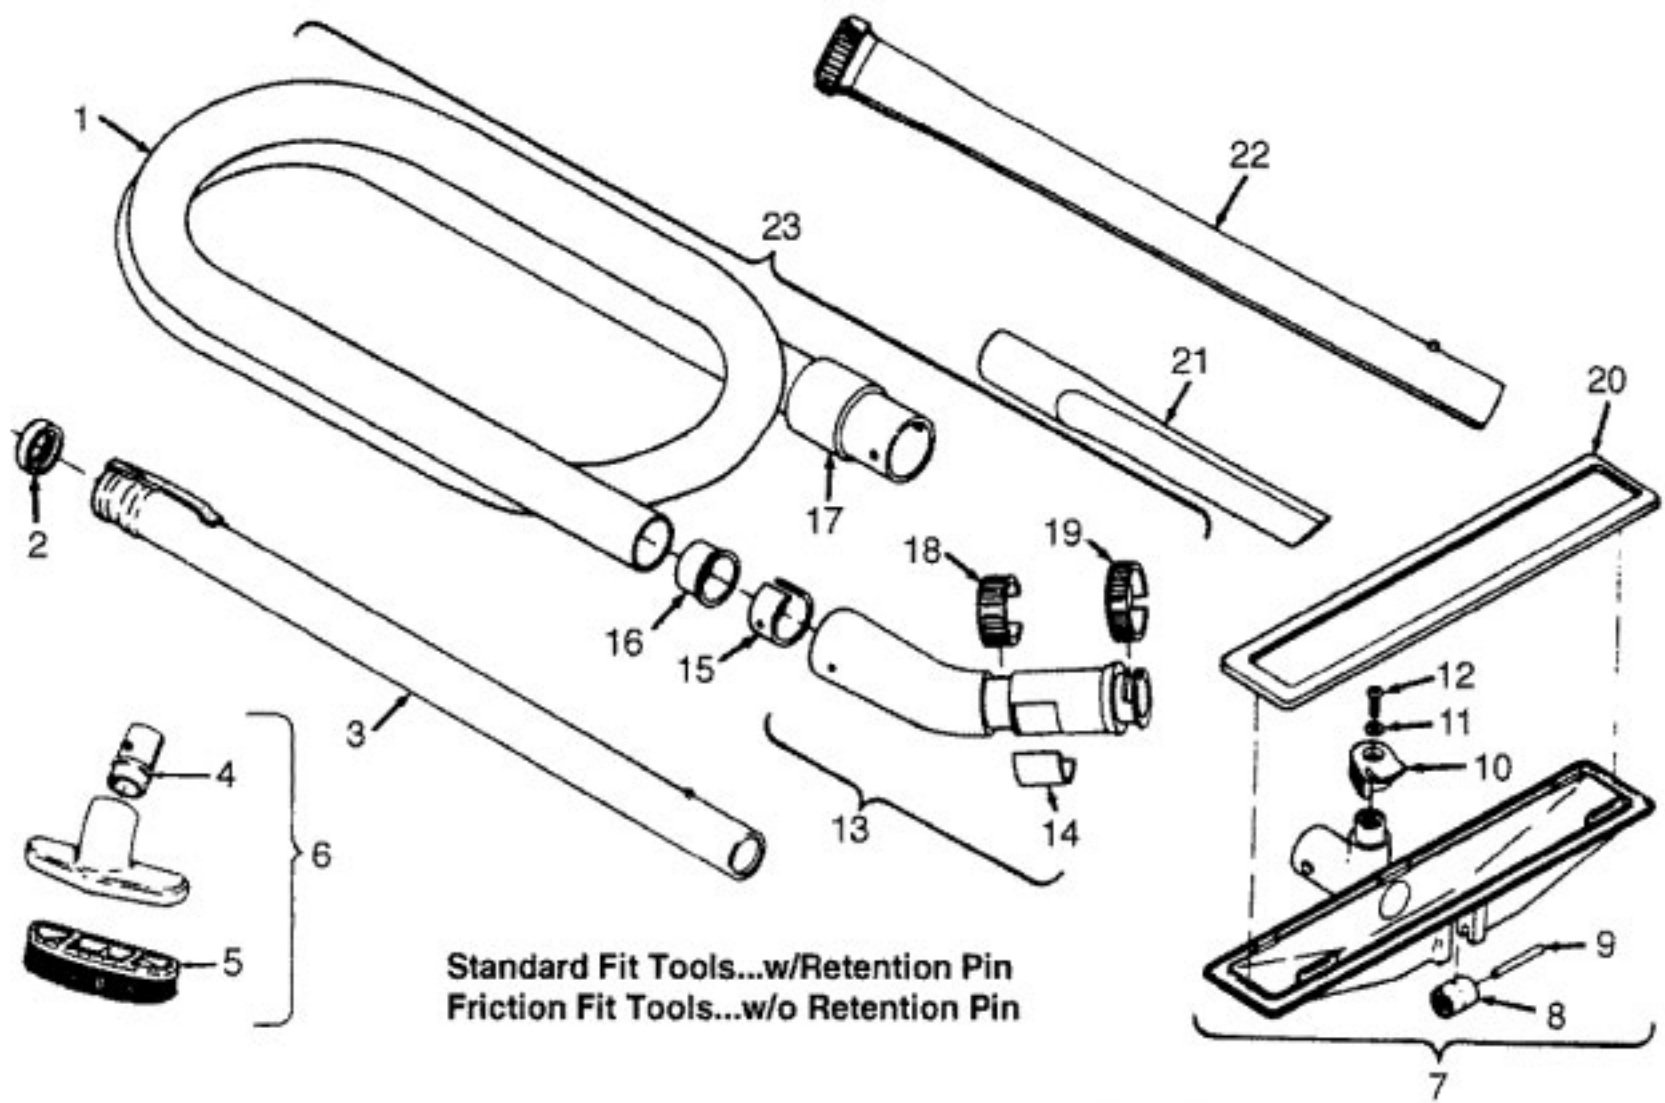

Standard Fit Tools...w/Retention Pin
Friction Fit Tools...w/o Retention Pin

Model Number: U3335--

BOM/Serial #: U3335--

Graphic Title: CLEANINGTOOLS

Image	Key	Part Number	Description	Substitution	Qty.
1	1	38671001	HOSE LESS ENDS MOLDE		1
1	1	43431069	HOSE ONLY-U4901-U490	43434203	1
1	1	43434203	HOSE ASSEM COMP - AA		1
1	1	38671030	HOSE LESS ENDS-AAP		1
1	2	12845JM-	GASKET	38784087	1
1	3	43453027	EXTENSION TUBE ASSEM		1
1	4	013149JM	NOZZLE CONNECTOR TUB		1
1	5	013254BZ	BRUSH BACK	43414016	1
1	6	161852JM	FURNITURE BRUSH-S305	43414016	1
1	6	43414016	FURNITURE BRUSH-AG		1
1	7	43482077	CONVERTER ASSEM COMP		1
1	8	32761008	WHEEL-U3101/3 U4201/		1
1	9	21155119	ROLLER SHAFT		1
1	10	38452054	LATCH LEVER U3101/3		1
1	11	31142012	WASHER		1
1	12	017001FW	SCREW		1
1	13	39454059	HAND GRIP		1
1	13	43466055	HOSE CONNECTOR CURVE		1
1	13	43466068	HOSE GRIP W/SC-AG-S1		1
1	14	51869006	HOSE CONN LABEL-U490		1
1	15	36171025	HOSE CONNECTOR COLLA		1
1	15	36116006	HOSE CONNECTOR COLLA		1
1	16	32156010	HOSE SLEEVE - BZ		1
1	17	32288007	HOSE CONNECTOR-SHORT		1
1	17	32288003	HOSE CONNECTOR-BMH-J		1
1	17	32288004	HOSE CONNECTOR-AAP-U		1
1	18	38711014	SUCTION CONTROL RING		1
1	19	36153009	LATCH RING-AG-S3273		1
1	20	43548006	CONVERTER SEAL ASSY		1
1	21	38617024	CREVICE TOOL - AG		1
1	21	38617017	CREVICE TOOL-AG -S32		1
1	22	3863801P	EXTENSION TUBE-AG-PO		1
1	22	38634078	EXTENSION TUBE-AG		1
1	23	38614029	FURNITURE NOZZLE-AG		1
1	23	43414057	FURNITURE NOZZLE-AG-		1