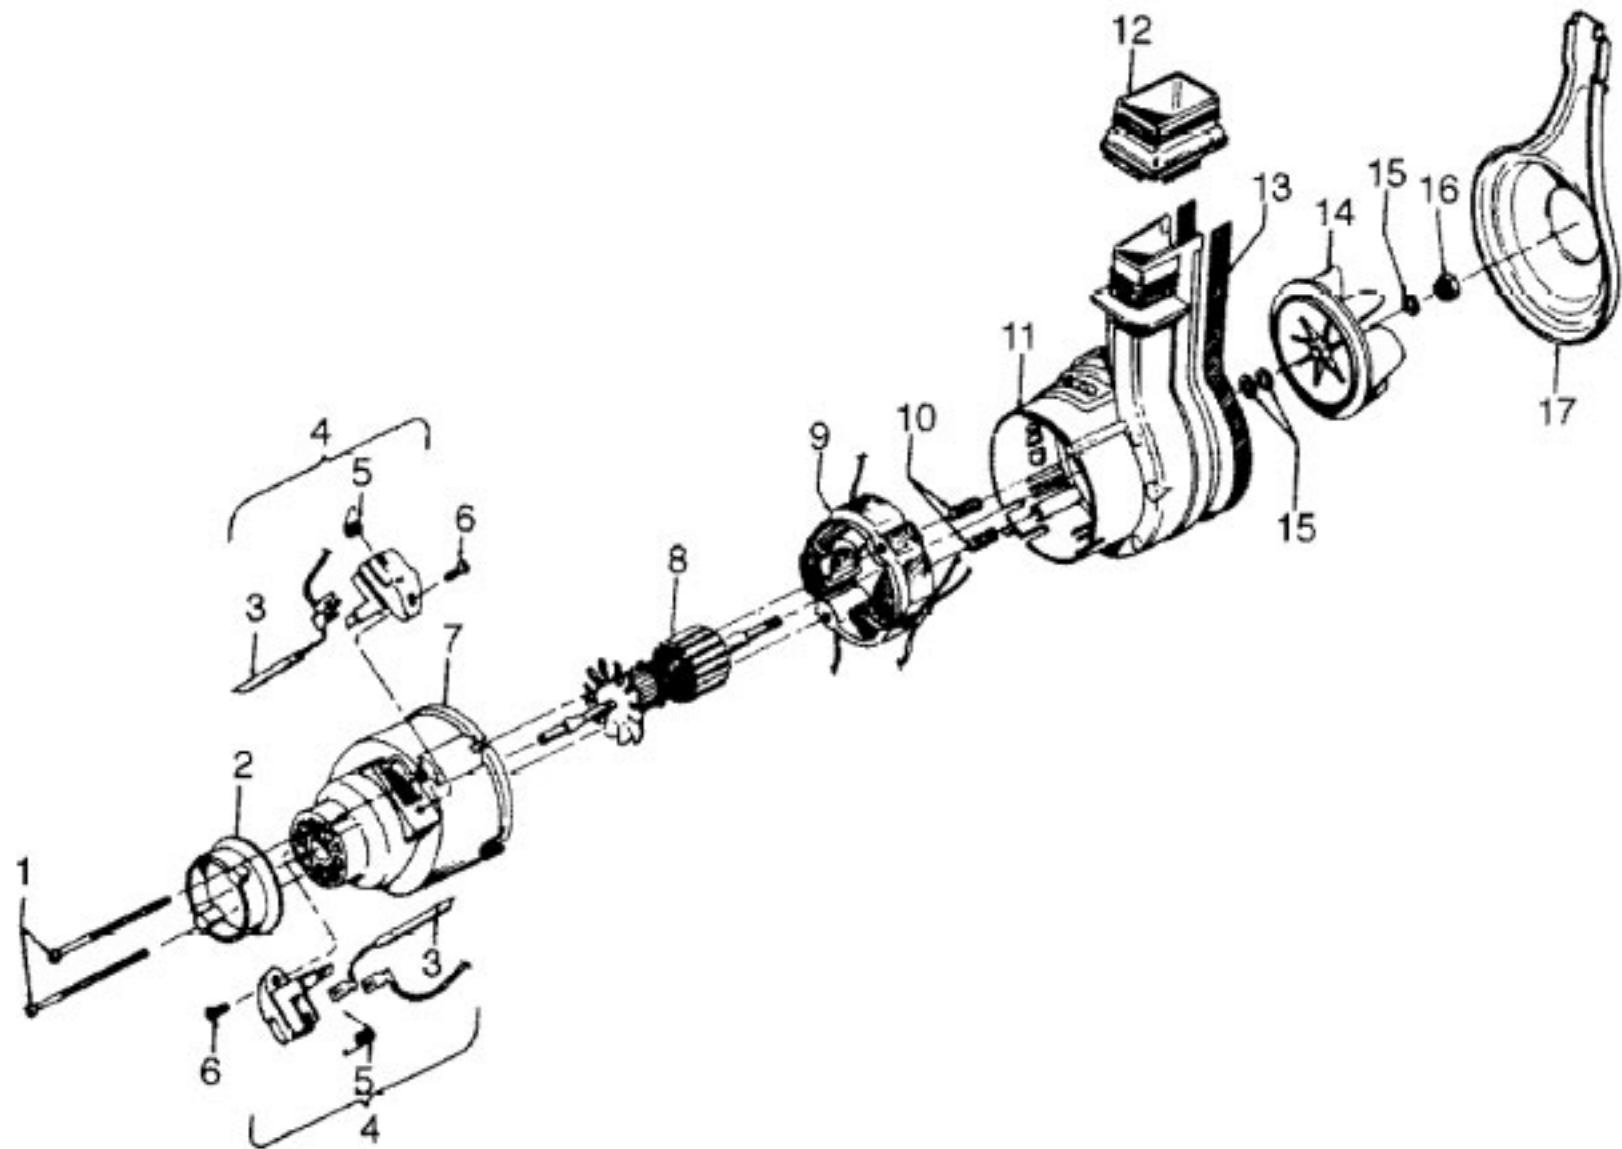

Image	Key	Part Number	Description	Substitution	Qty.
1	33	017001FW	SCREW		2
1	34	38452059	HDL REL LEV-RH-AG		1
1	34	36131018	SPRING RETAINER		1
1	35	34123003	DUCT SEAL U3101/3 U4		1
1	36	35476027	AGITATOR HSG BRKT-R.		1
1	37	38656023	AIR DUCT U3101/3 U42		1
1	38	21447203	SCREW -S2095/97/99		1
1	39	34751002	DETENT SPRING-U3101		1
1	40	38563018	CAM-HE		1
1	41	52115146	HOOD NAMEPLATE - U33		1
1	41	52115177	HOOD NAMEPLATE		1
1	42	56511267	OWNER MANUAL-CPT/STD		1
1	42	160031--	NUT		1
1	42	56511278	OWNER MANUAL - U3329		1
1	42	58341002	HANDLE SUPPORT - U33		1
1	42	56511345	OWNER MANUAL-U3315/4		1
1	42	58219007	FRONT SUPPORT - U331		1

Model Number: U3335--

BOM/Serial #: U3335--

Graphic Title: AGITATOR

Image	Key	Part Number	Description	Substitution	Qty.
1	1	48416009	AGITATOR ASSM COMP-U		1
1	1	48414019	AGITATOR ASSM COMP -		1
1	1	41435021	THREAD GUARD U3101/3		1
1	2	43267002	AGITATOR BEARING ASM		2
1	3	21347003	CONICAL WASHER		2
1	4	38537002	AGITATOR END PULLEY		1
1	5	48445019	AGITATOR BRUSH--9 MI		4
1	5	48445016	AGITATOR BR-NATURAL		2
1	6	-----	NOT REQUIRED PART OR SEE NOTE		1
1	7	38528008	BELT-CONCEPT 1 AGITA		1
1	8	160070--	AGITATOR SHAFT 1170		1
1	9	41435023	AGITATOR END		1
1	10	41435018	THREAD GUARD U3101/3		1