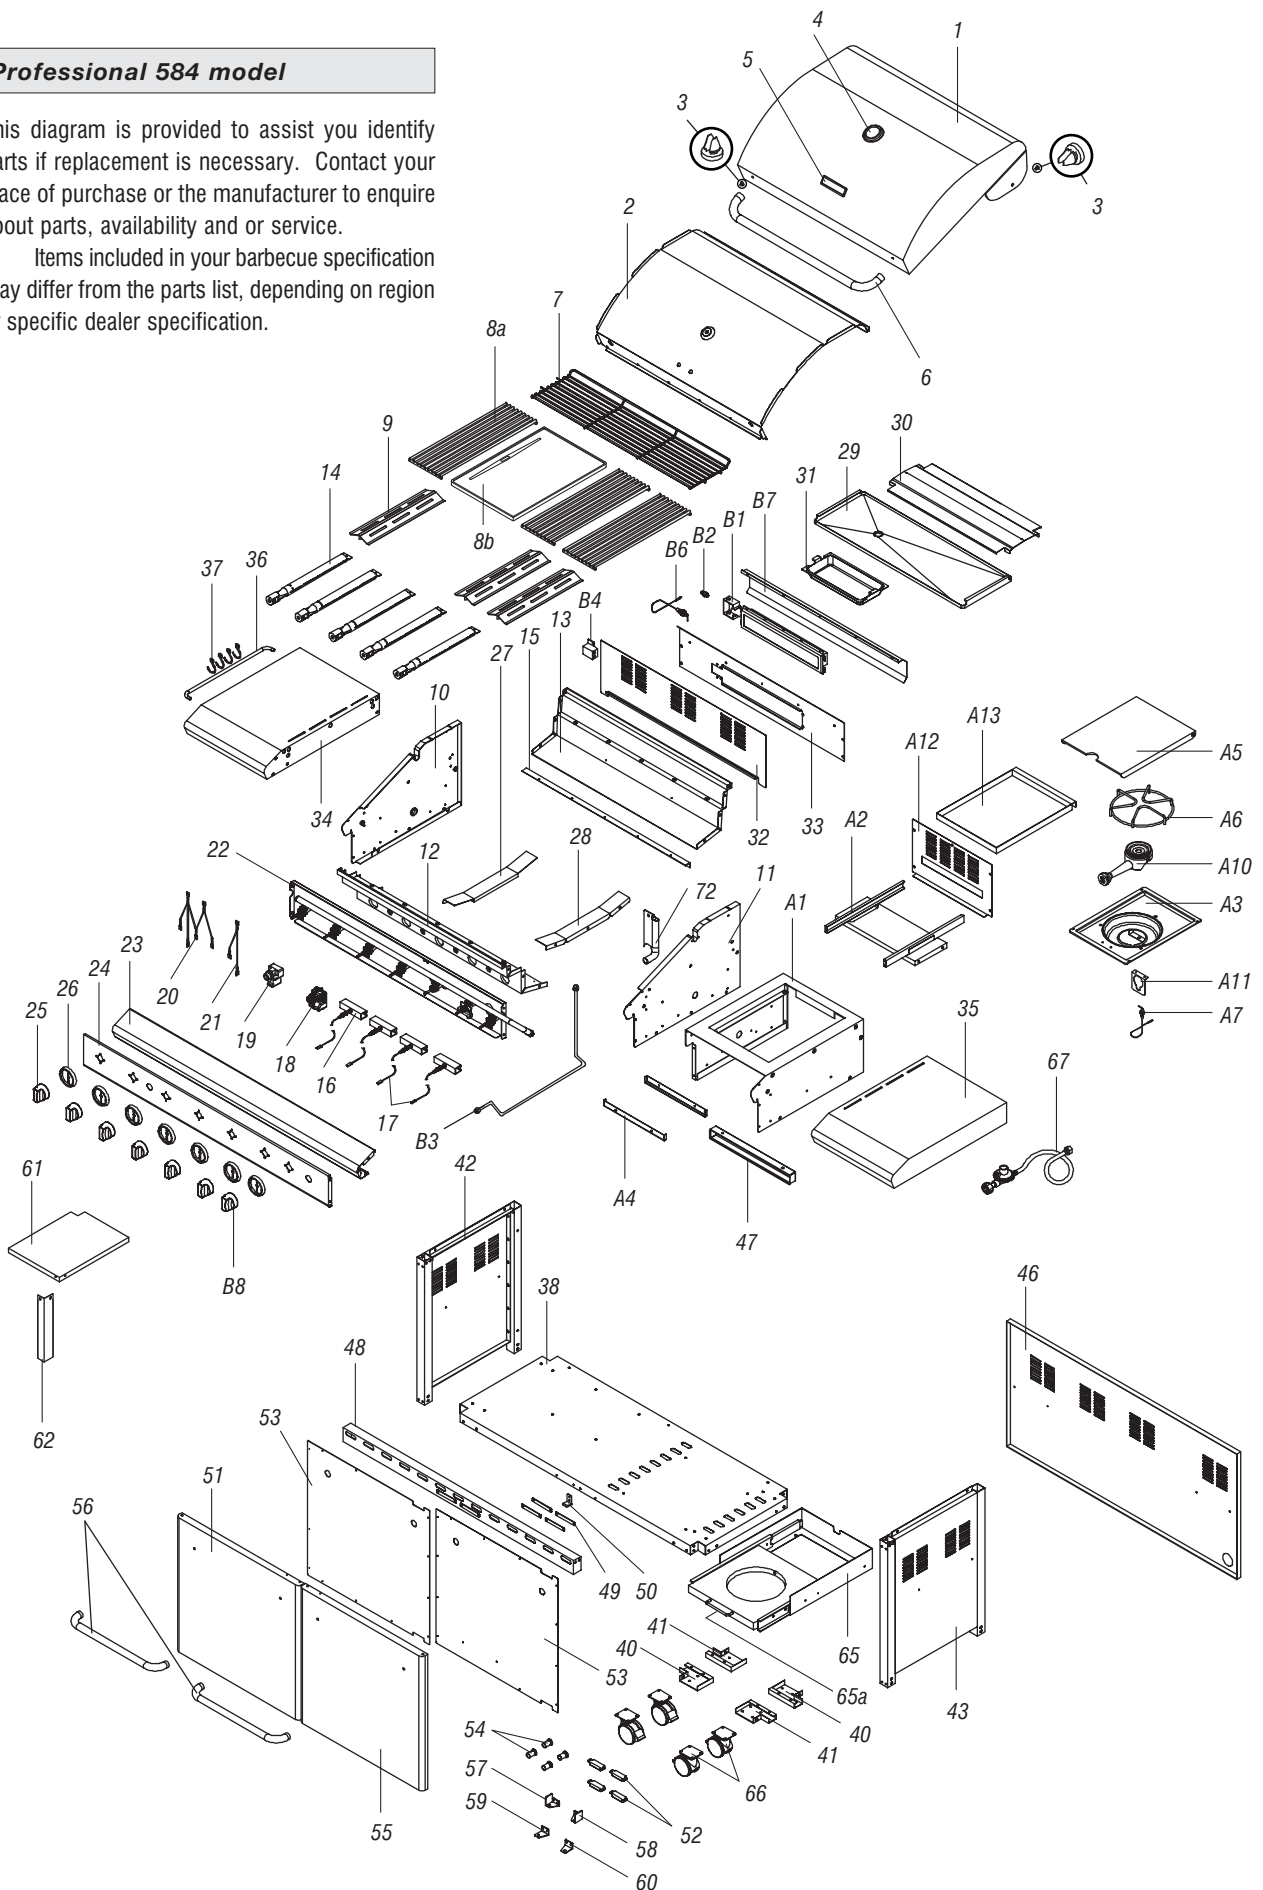

Professional 584 model

This diagram is provided to assist you identify parts if replacement is necessary. Contact your place of purchase or the manufacturer to enquire about parts, availability and or service.

Items included in your barbecue specification may differ from the parts list, depending on region or specific dealer specification.