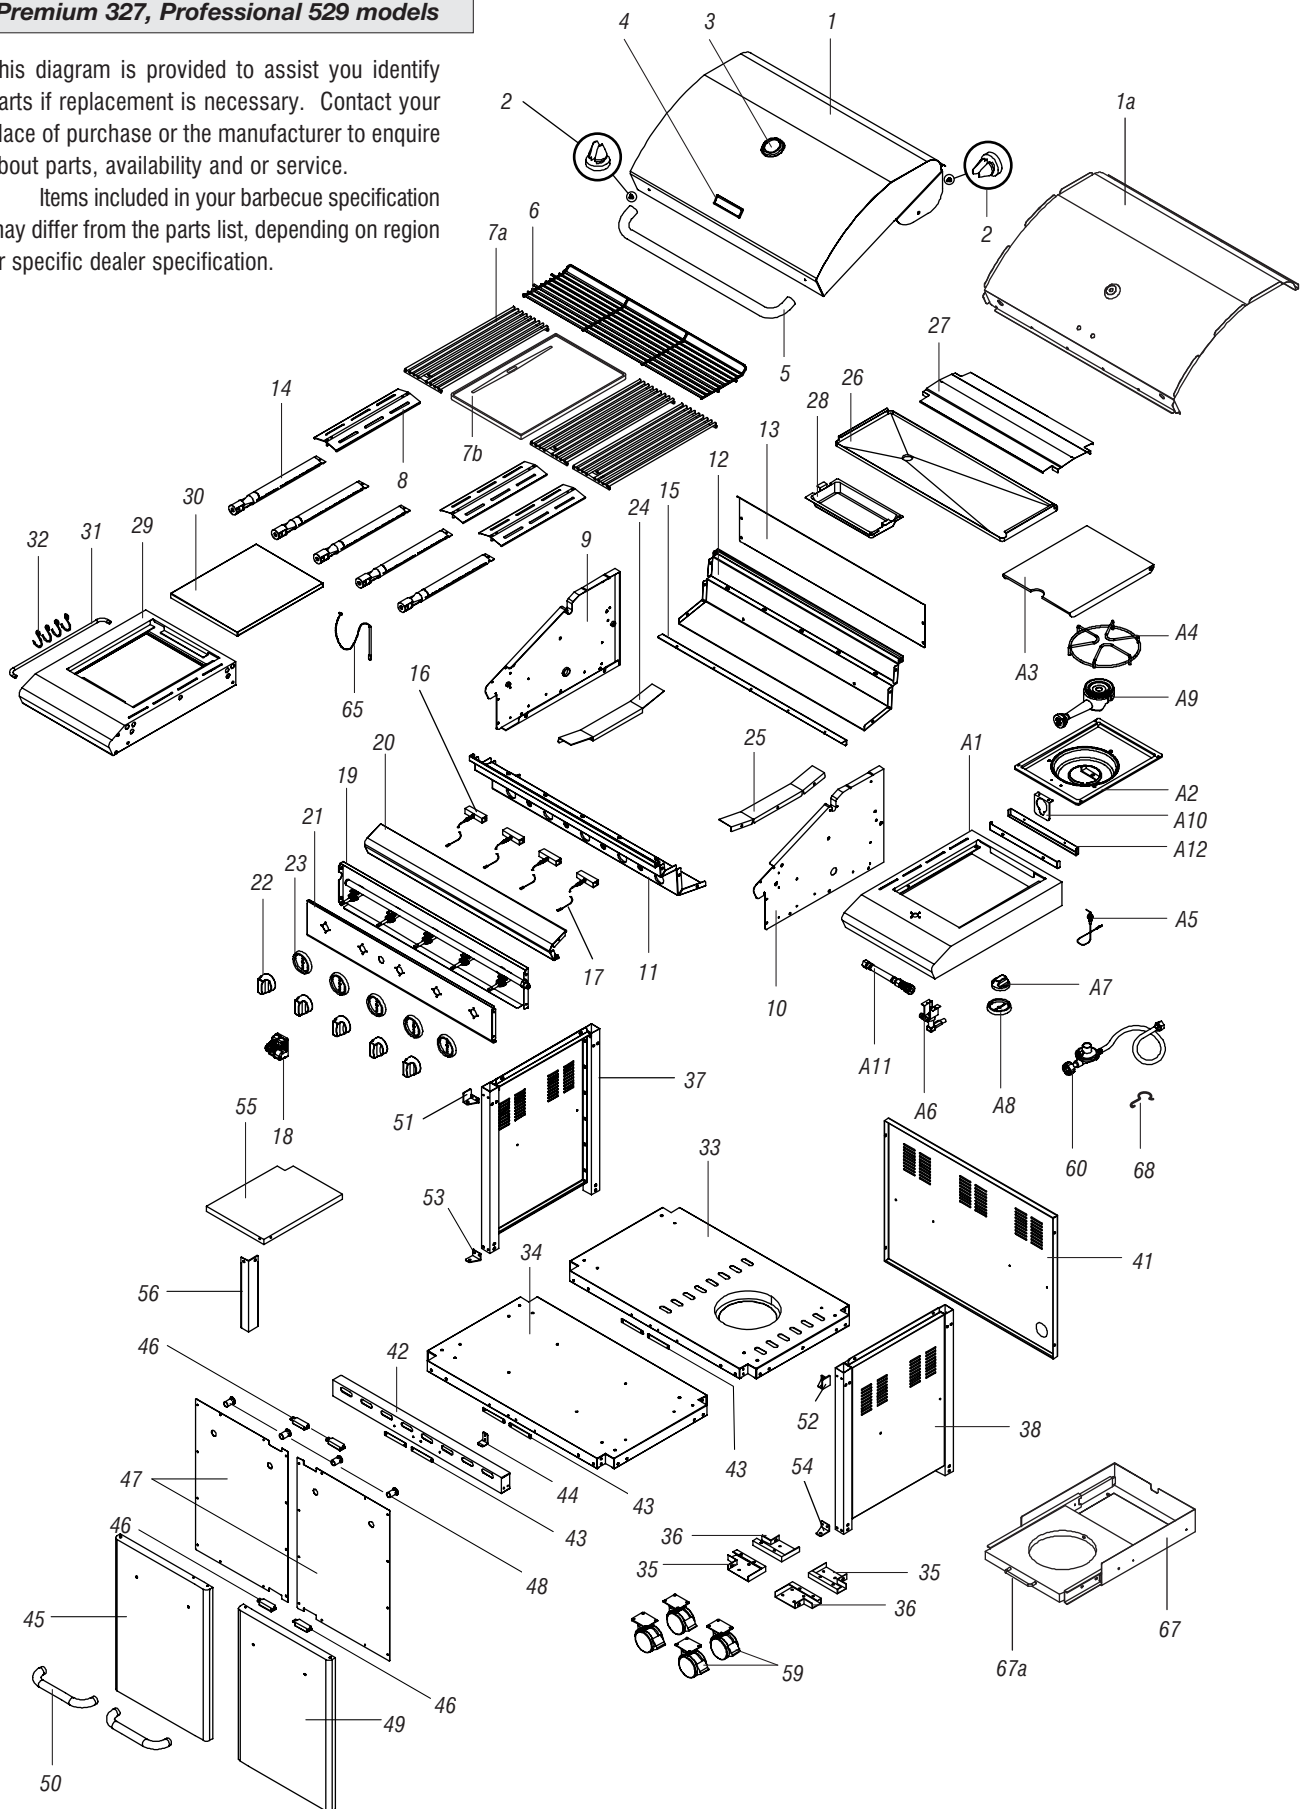

Premium 327, Professional 529 models

This diagram is provided to assist you identify parts if replacement is necessary. Contact your place of purchase or the manufacturer to enquire about parts, availability and or service.

Items included in your barbecue specification may differ from the parts list, depending on region or specific dealer specification.