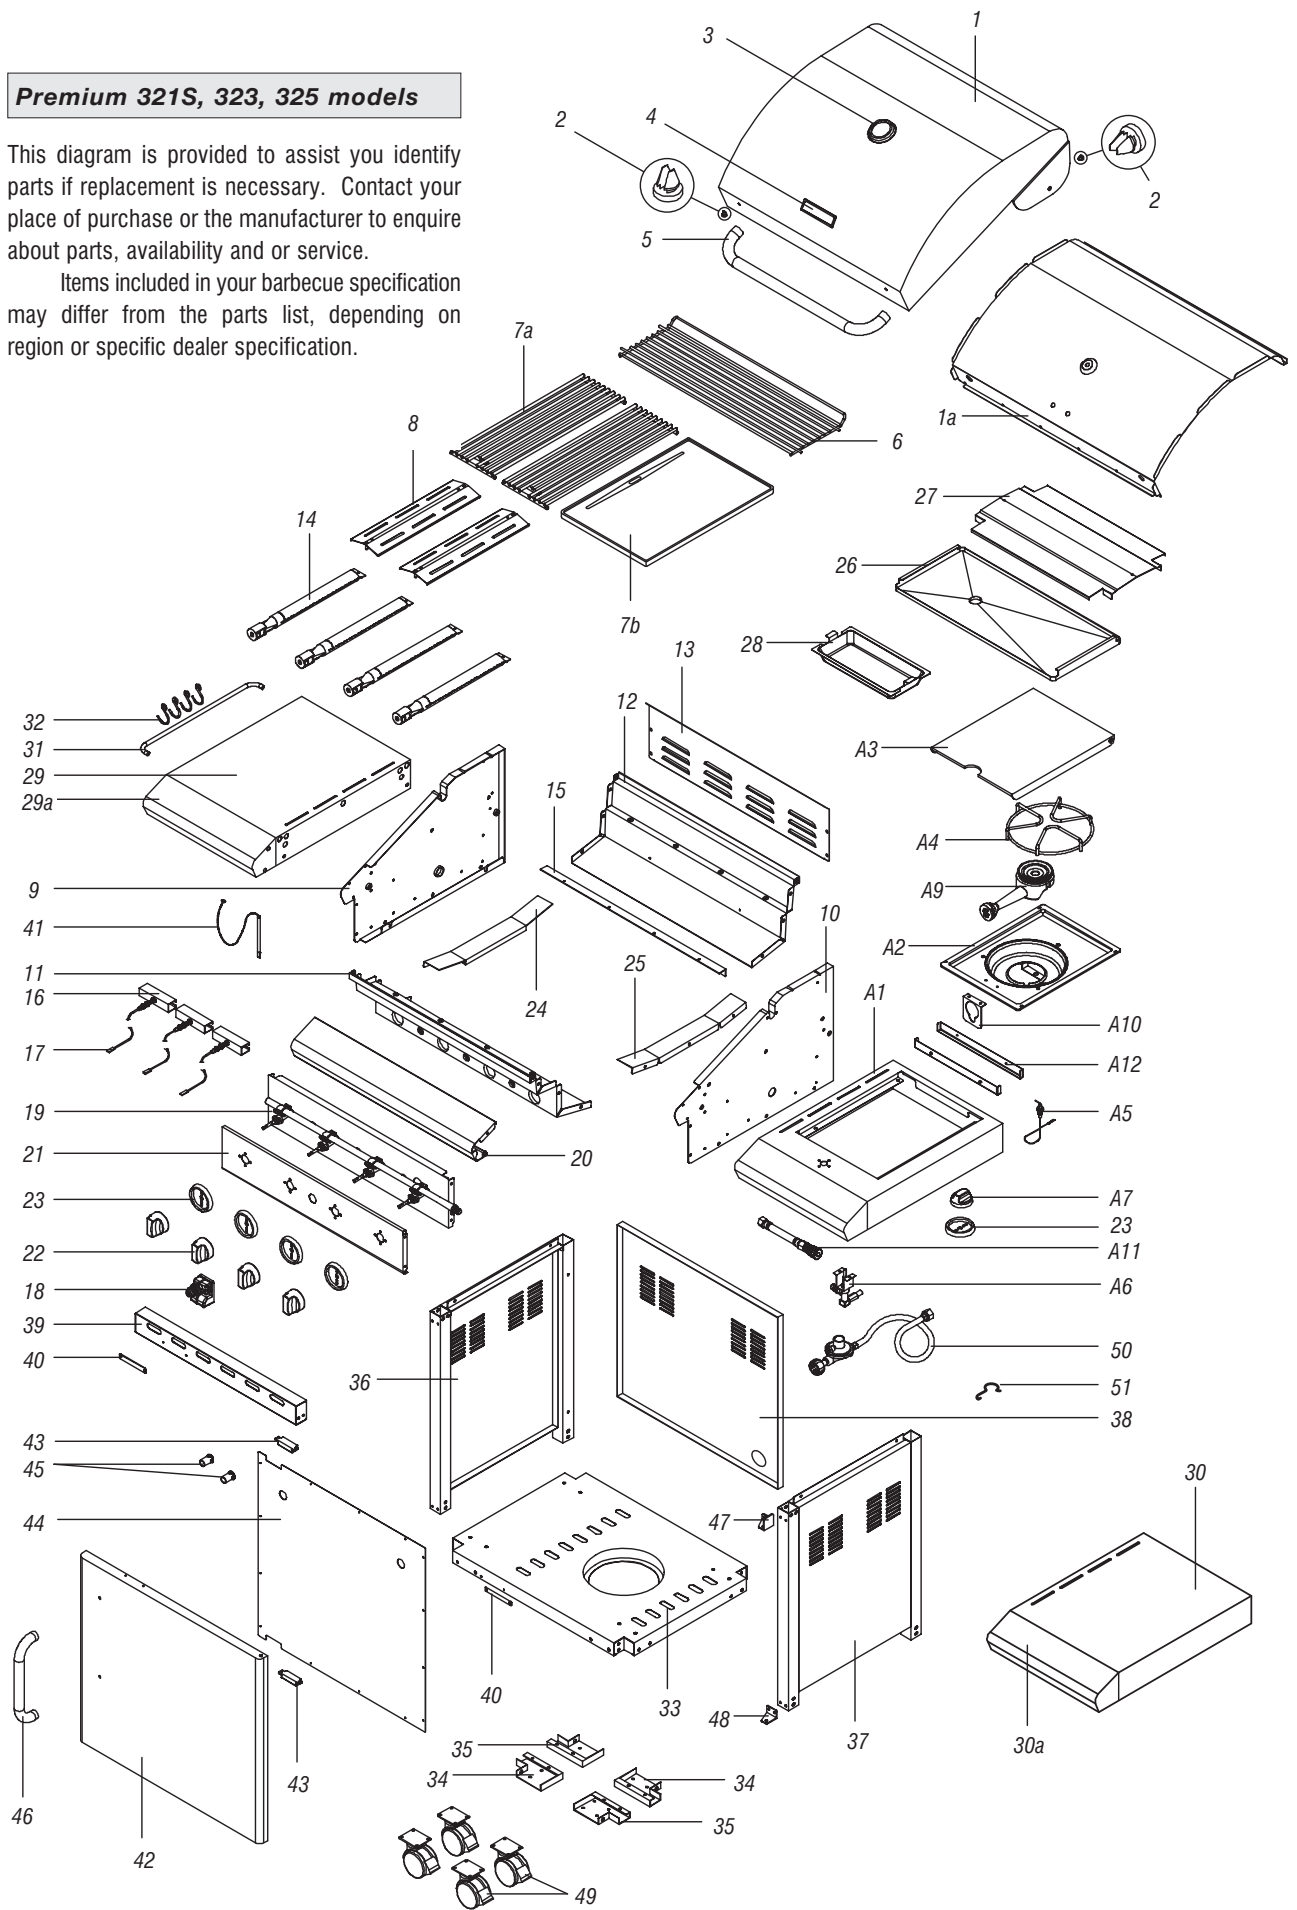

List applicable to Premium 321S, 323, 325 models

Ref	Description	Premium 321S		Premium 323		Premium 325	
		Part No.	Qty	Part No.	Qty	Part No.	Qty
1	Hood assembly	P00119416A	1	P00119414D	1	P00119416A	1
1a	Hood trim plate	P0011424DV	1	-	-	P0011424DV	1
2	Protective pad	P05518001I	4	P05518001I	4	P05518001I	4
3	Temperature gauge	P00601011B	1	P00601011B	1	P00601011B	1
4	Hood badge	P00407006S	1	P00407006S	1	P00407006S	1
5	Hood handle	P00205055B	1	P00205055B	1	P00205055B	1
6	Cooking rack – fixed	P01505008E	1	P01505008E	1	P01505008E	1
7a	Grill plate	P01602004E	2	P01602004E	2	P01602004E	2
7b	Hot plate	P05702002E	1	P05702002E	1	P05702002E	1
8	Flame tamer	P01705009E	2	P01705009E	2	P01705009E	2
9	Body panel – left	P00720261A	1	P00720261A	1	P00720261A	1
10	Body panel – right	P00721281A	1	P00721281A	1	P00721281A	1
11	Body panel – front	P00738169A	1	P00738169A	1	P00738169A	1
12	Body panel – rear	P00725219A	1	P00725219A	1	P00725219A	1
13	Body panel – rear wind shield	P00725224A	1	P00725224A	1	P00725224A	1
14	Burner – main	P02008056A	1	P02008056A	1	P02008056A	1
15	Burner support bracket	P02209012B	1	P02209012B	1	P02209012B	1
16	Gas collector box with electrode	P026080124	3	P026080124	3	P026080124	3
17	Electronic wire set	P02615023A	1	P02615023A	1	P02615023A	1
18	Electronic igniter – 4 port	P02502164C	1	P02502164C	1	P02502164C	1
19	Gas valve / manifold / heat shield assy – LP	Y0060391	1	Y0060392	1	Y0060392	1
19a	Gas valve – with jet	P03222100A	4	P03222100A	4	P03222100A	4
19b	Manifold	P05005112A	1	P05005082A	1	P05005082A	1
19c	Heat shield	P03007073B	1	P03007073B	1	P03007073B	1
20	Decorative front panel	P07508004P	1	P07508004P	1	P07508004P	1
21	Control panel – with screen print	P02913161A	1	P02913171A	1	P02907843A	1
22	Control knob for main burner	P03419123H	4	P03419123M	4	P03419123M	4
23	Control knob seat	P03415263L	4	P03415263L	5	P03415263L	5
24	Grease tray track – left	P05330006K	1	P05330006K	1	P05330006K	1
25	Grease tray track – right	P05330007K	1	P05330007K	1	P05330007K	1
26	Grease draining tray	P02706126A	1	P02706126A	1	P02706126A	1
27	Grease draining tray heat shield	P06903025B	1	P06903025B	1	P06903025B	1
28	Grease receptacle	P02701075B	1	P02701075B	1	P02701075B	1
29	Side shelf – left	P01102020C	1	P01102010C	1	P01102010C	1
29a	Side shelf decoration panel – left	P07503005A	1	-	-	-	-
30	Side shelf – right	P01103020C	1	-	-	-	-
30a	Side shelf decoration – right	P07502015A	1	-	-	-	-
31	Tool holder	P05514008A	1	P05514008A	1	P05514008A	1
32	Tool hook	P05514053F	4	P05514053F	4	P05514053F	4
33	Trolley bottom shelf	P01002051D	1	P01002051D	1	P01002051D	1
34	Castor seat – left front / right rear	P05327007G	2	P05327007G	2	P05327007G	2
35	Castor seat – right front / left rear	P05327008G	2	P05327008G	2	P05327008G	2
36	Trolley legs with side panel – left	P07617011B	1	P07617001B	1	P07617001B	1
37	Trolley legs with side panel – right	P07618021B	1	P07618001B	1	P07618001B	1
38	Trolley rear panel – NG	P07702036B	1	P07702036B	1	P07702036B	1
39	Trolley bracket – front	P03305015D	1	P03305015D	1	P03305015D	1
40	Door stop plate	P05510002B	2	P05510002B	2	P05510002B	2
41	Lighting stick	P05313023B	1	P05313023B	1	P05313023B	1
42	Door	P04301019L	1	P04304001B	1	P04301019A	1
43	Door magnet	P05523002K	2	P05523002K	2	P05523002K	2
44	Door trim plate	P07510002N	1	P07510002B	1	P07510002N	1
45	Door spacer	P06801010G	2	P06801010G	2	P06801010G	2
46	Door handle	P00205029B	1	P00205029B	1	P00205029B	1
47	Door hinge bracket – top right	P03313002D	1	P03313002D	1	P03313002D	1
48	Door hinge bracket – bottom right	P03313003D	1	P03313003D	1	P03313003D	1
49	Castor – 3" with brake	P05119001A	4	P05119001A	4	P05119001A	4
50	Regulator with hose – LP	P03603005A	1	P03603005A	1	P03603005A	1
51	Hose clip	P05528001E	1	P05528001E	1	P05528001E	1
A1	Side burner frame	-	-	P01104015C	1	P01104015C	1
A2	Side burner body assembly	-	-	P02302005D	1	P0115346A	1
A3	Side burner lid	-	-	P00115345K	1	P00119416A	1
A4	Pot support	-	-	P00805013B	1	P00805013B	1
A5	Side burner electrode	-	-	P02607005C	1	P02607005C	1
A6	Side burner gas valve assembly – LP	-	-	Y0060263	1	Y0060263	1
A7	Side burner control knob	-	-	P03426093M	1	P03426093M	1
A9	Side burner body with brass burner ring	-	-	P02002007A	1	P02002007A	1
A10	Side burner bracket	-	-	P02215072E	1	P02215072E	1
A11	Side burner connection hose	-	-	P03705019J	1	P03705019J	1
A12	Side burner body bracket	-	-	P03305011D	2	P03305011D	2
	Hardware pack	P06003065A	1	P06003043B	1	P06003043B	1