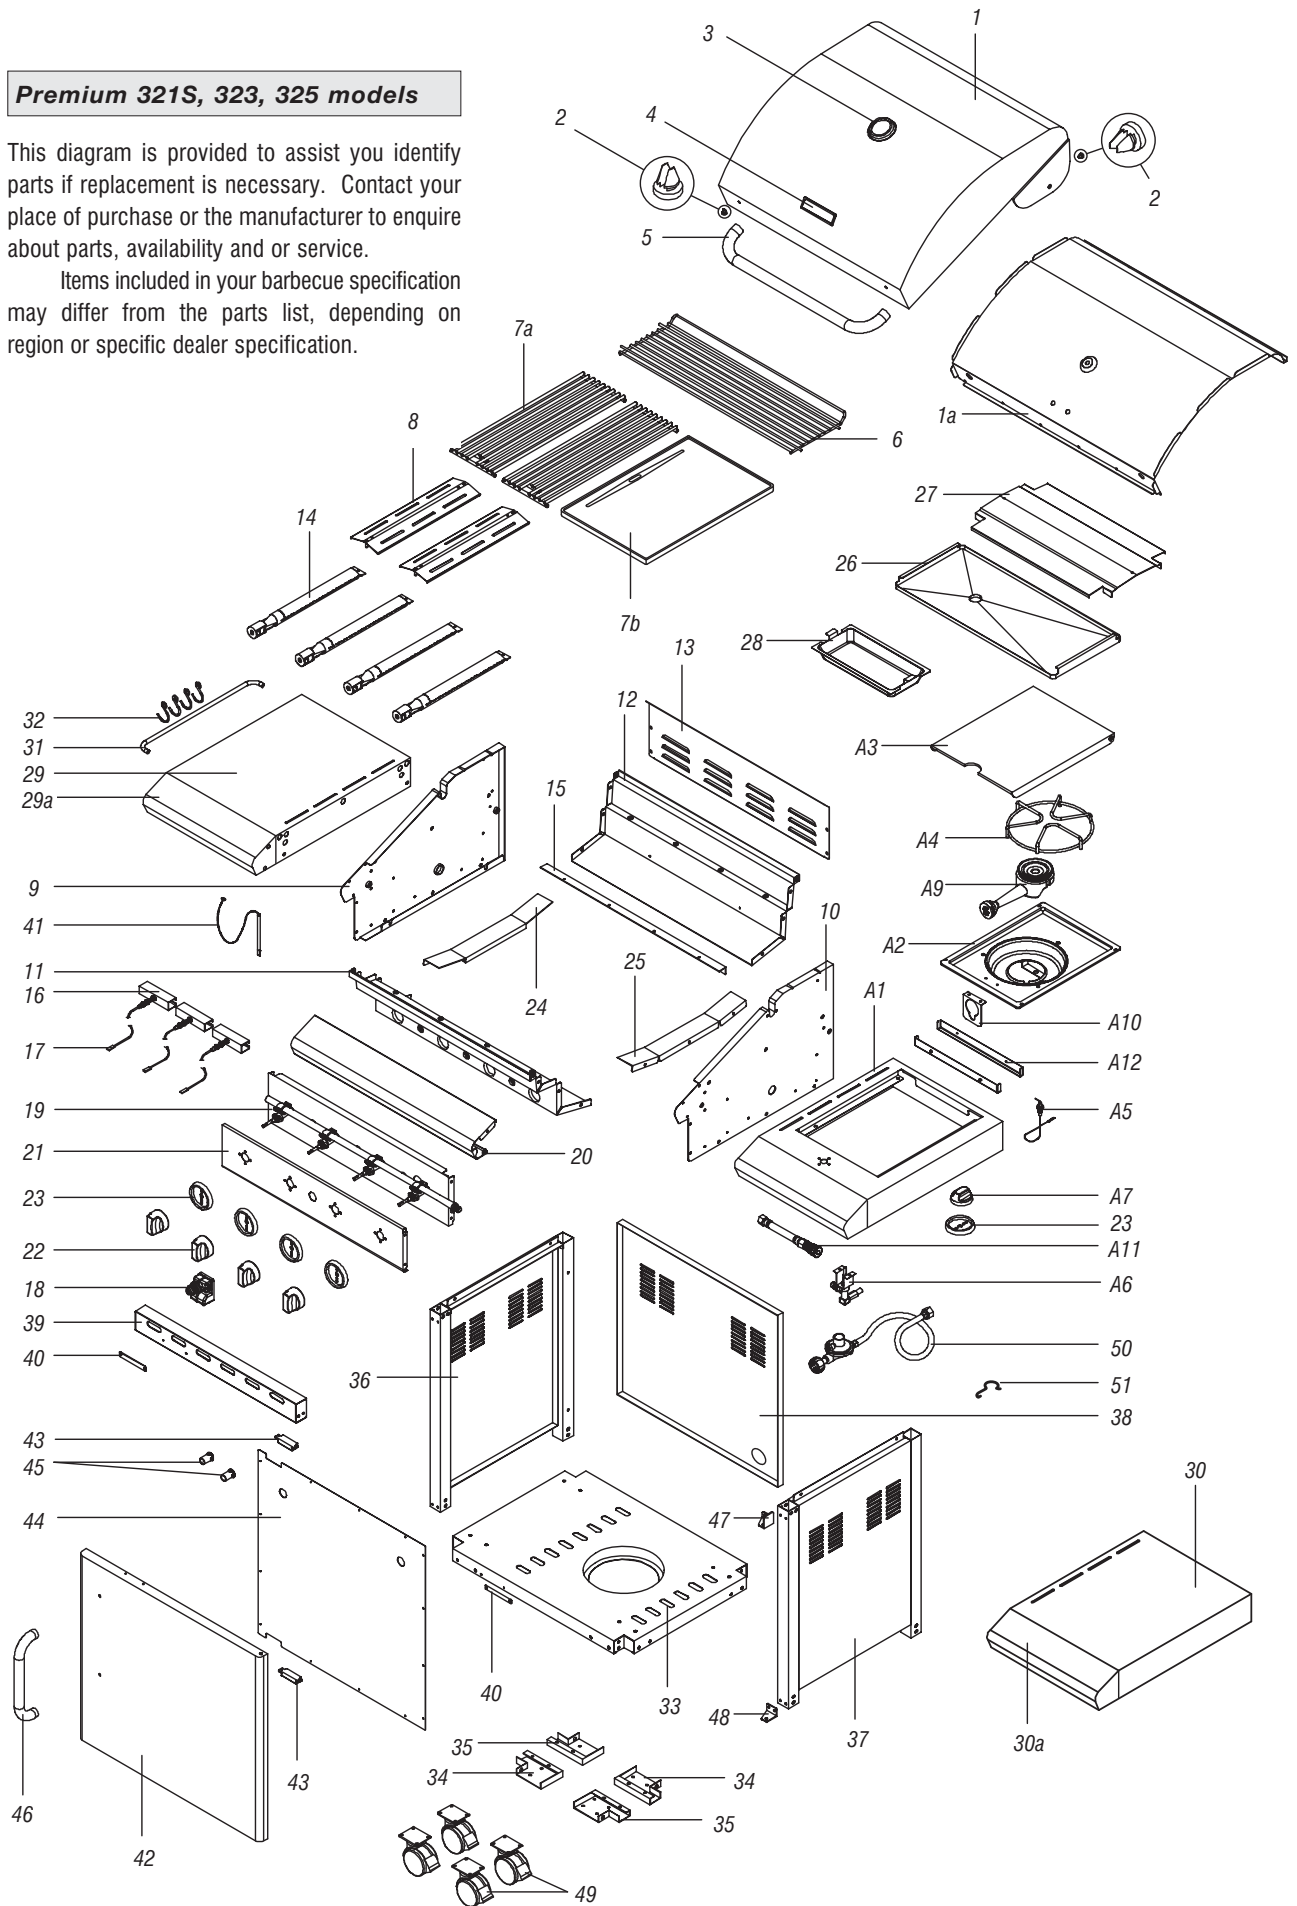

List applicable to Premium 321S, 323, 325 models

Ref	Description	Premium 321S		Premium 323		Premium 325	
		Part No.	Qty	Part No.	Qty	Part No.	Qty
1	Hood assembly	P00119416A	1	P00119414D	1	P00119416A	1
1a	Hood trim plate	P0011424DV	1	-	-	P0011424DV	1
2	Protective pad	P05518001I	4	P05518001I	4	P05518001I	4
3	Temperature gauge	P00601011B	1	P00601011B	1	P00601011B	1
4	Hood badge	P00407006S	1	P00407006S	1	P00407006S	1
5	Hood handle	P00205055B	1	P00205055B	1	P00205055B	1
6	Cooking rack – fixed	P01505008E	1	P01505008E	1	P01505008E	1
7a	Grill plate	P01602004E	2	P01602004E	2	P01602004E	2
7b	Hot plate	P05702002E	1	P05702002E	1	P05702002E	1
8	Flame tamer	P01705009E	2	P01705009E	2	P01705009E	2
9	Body panel – left	P00720261A	1	P00720261A	1	P00720261A	1
10	Body panel – right	P00721281A	1	P00721281A	1	P00721281A	1
11	Body panel – front	P00738169A	1	P00738169A	1	P00738169A	1
12	Body panel – rear	P00725219A	1	P00725219A	1	P00725219A	1
13	Body panel – rear wind shield	P00725224A	1	P00725224A	1	P00725224A	1
14	Burner – main	P02008056A	1	P02008056A	1	P02008056A	1
15	Burner support bracket	P02209012B	1	P02209012B	1	P02209012B	1
16	Gas collector box with electrode	P026080124	3	P026080124	3	P026080124	3
17	Electronic wire set	P02615023A	1	P02615023A	1	P02615023A	1
18	Electronic igniter – 4 port	P02502164C	1	P02502164C	1	P02502164C	1
19	Gas valve / manifold / heat shield assy – LP	Y0060391	1	Y0060392	1	Y0060392	1
19a	Gas valve – with jet	P03222100A	4	P03222100A	4	P03222100A	4
19b	Manifold	P05005112A	1	P05005082A	1	P05005082A	1
19c	Heat shield	P03007073B	1	P03007073B	1	P03007073B	1
20	Decorative front panel	P07508004P	1	P07508004P	1	P07508004P	1
21	Control panel – with screen print	P02913161A	1	P02913171A	1	P02907843A	1
22	Control knob for main burner	P03419123H	4	P03419123M	4	P03419123M	4
23	Control knob seat	P03415263L	4	P03415263L	5	P03415263L	5
24	Grease tray track – left	P05330006K	1	P05330006K	1	P05330006K	1
25	Grease tray track – right	P05330007K	1	P05330007K	1	P05330007K	1
26	Grease draining tray	P02706126A	1	P02706126A	1	P02706126A	1
27	Grease draining tray heat shield	P06903025B	1	P06903025B	1	P06903025B	1
28	Grease receptacle	P02701075B	1	P02701075B	1	P02701075B	1
29	Side shelf – left	P01102020C	1	P01102010C	1	P01102010C	1
29a	Side shelf decoration panel – left	P07503005A	1	-	-	-	-
30	Side shelf – right	P01103020C	1	-	-	-	-
30a	Side shelf decoration – right	P07502015A	1	-	-	-	-
31	Tool holder	P05514008A	1	P05514008A	1	P05514008A	1
32	Tool hook	P05514053F	4	P05514053F	4	P05514053F	4
33	Trolley bottom shelf	P01002051D	1	P01002051D	1	P01002051D	1
34	Castor seat – left front / right rear	P05327007G	2	P05327007G	2	P05327007G	2
35	Castor seat – right front / left rear	P05327008G	2	P05327008G	2	P05327008G	2
36	Trolley legs with side panel – left	P07617011B	1	P07617001B	1	P07617001B	1
37	Trolley legs with side panel – right	P07618021B	1	P07618001B	1	P07618001B	1
38	Trolley rear panel – NG	P07702036B	1	P07702036B	1	P07702036B	1
39	Trolley bracket – front	P03305015D	1	P03305015D	1	P03305015D	1
40	Door stop plate	P05510002B	2	P05510002B	2	P05510002B	2
41	Lighting stick	P05313023B	1	P05313023B	1	P05313023B	1
42	Door	P04301019L	1	P04304001B	1	P04301019A	1
43	Door magnet	P05523002K	2	P05523002K	2	P05523002K	2
44	Door trim plate	P07510002N	1	P07510002B	1	P07510002N	1
45	Door spacer	P06801010G	2	P06801010G	2	P06801010G	2
46	Door handle	P00205029B	1	P00205029B	1	P00205029B	1
47	Door hinge bracket – top right	P03313002D	1	P03313002D	1	P03313002D	1
48	Door hinge bracket – bottom right	P03313003D	1	P03313003D	1	P03313003D	1
49	Castor – 3" with brake	P05119001A	4	P05119001A	4	P05119001A	4
50	Regulator with hose – LP	P03603005A	1	P03603005A	1	P03603005A	1
51	Hose clip	P05528001E	1	P05528001E	1	P05528001E	1
A1	Side burner frame	-	-	P01104015C	1	P01104015C	1
A2	Side burner body assembly	-	-	P02302005D	1	P0115346A	1
A3	Side burner lid	-	-	P00115345K	1	P00119416A	1
A4	Pot support	-	-	P00805013B	1	P00805013B	1
A5	Side burner electrode	-	-	P02607005C	1	P02607005C	1
A6	Side burner gas valve assembly – LP	-	-	Y0060263	1	Y0060263	1
A7	Side burner control knob	-	-	P03426093M	1	P03426093M	1
A9	Side burner body with brass burner ring	-	-	P02002007A	1	P02002007A	1
A10	Side burner bracket	-	-	P02215072E	1	P02215072E	1
A11	Side burner connection hose	-	-	P03705019J	1	P03705019J	1
A12	Side burner body bracket	-	-	P03305011D	2	P03305011D	2
	Hardware pack	P06003065A	1	P06003043B	1	P06003043B	1