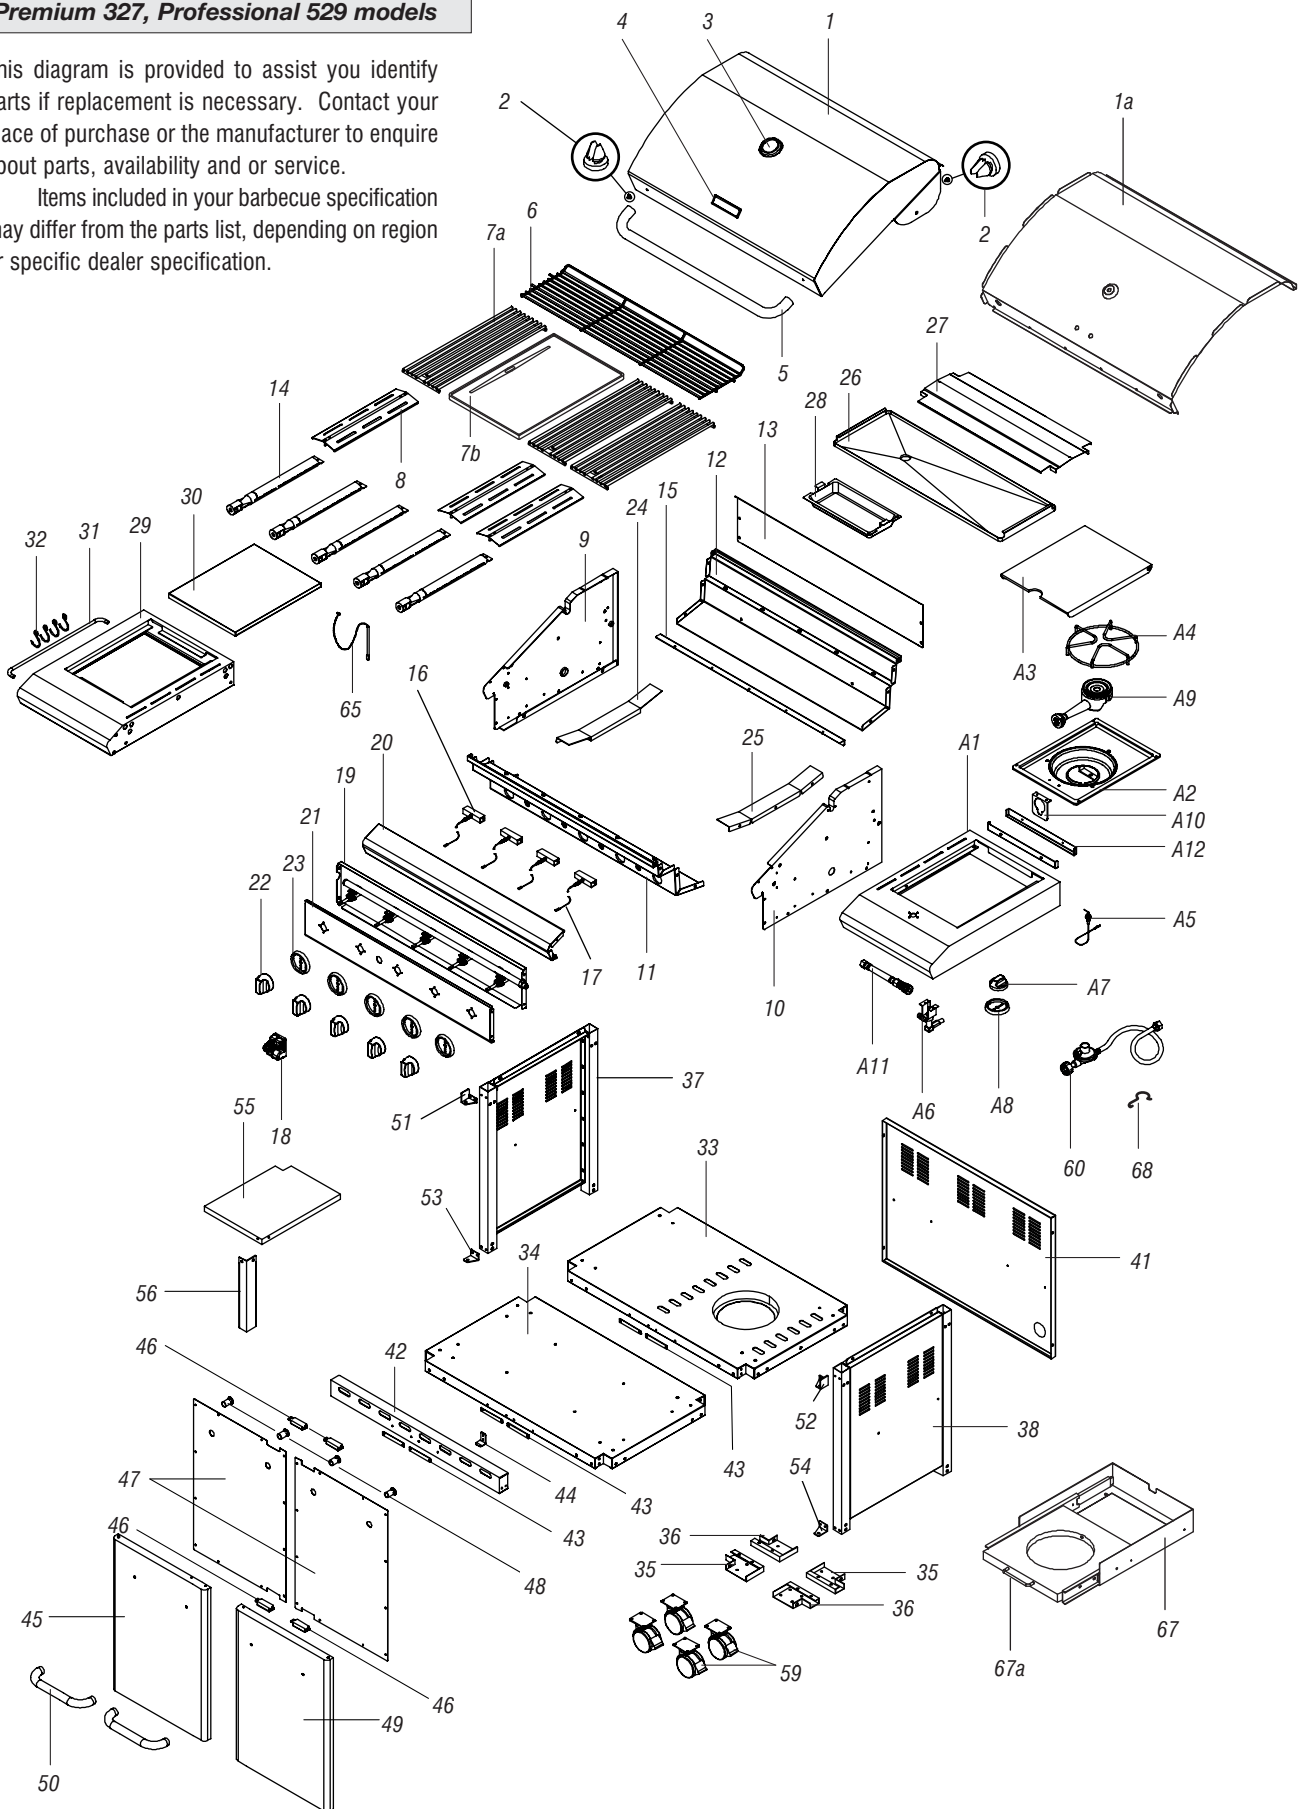

Premium 327, Professional 529 models

This diagram is provided to assist you identify parts if replacement is necessary. Contact your place of purchase or the manufacturer to enquire about parts, availability and or service.

Items included in your barbecue specification may differ from the parts list, depending on region or specific dealer specification.