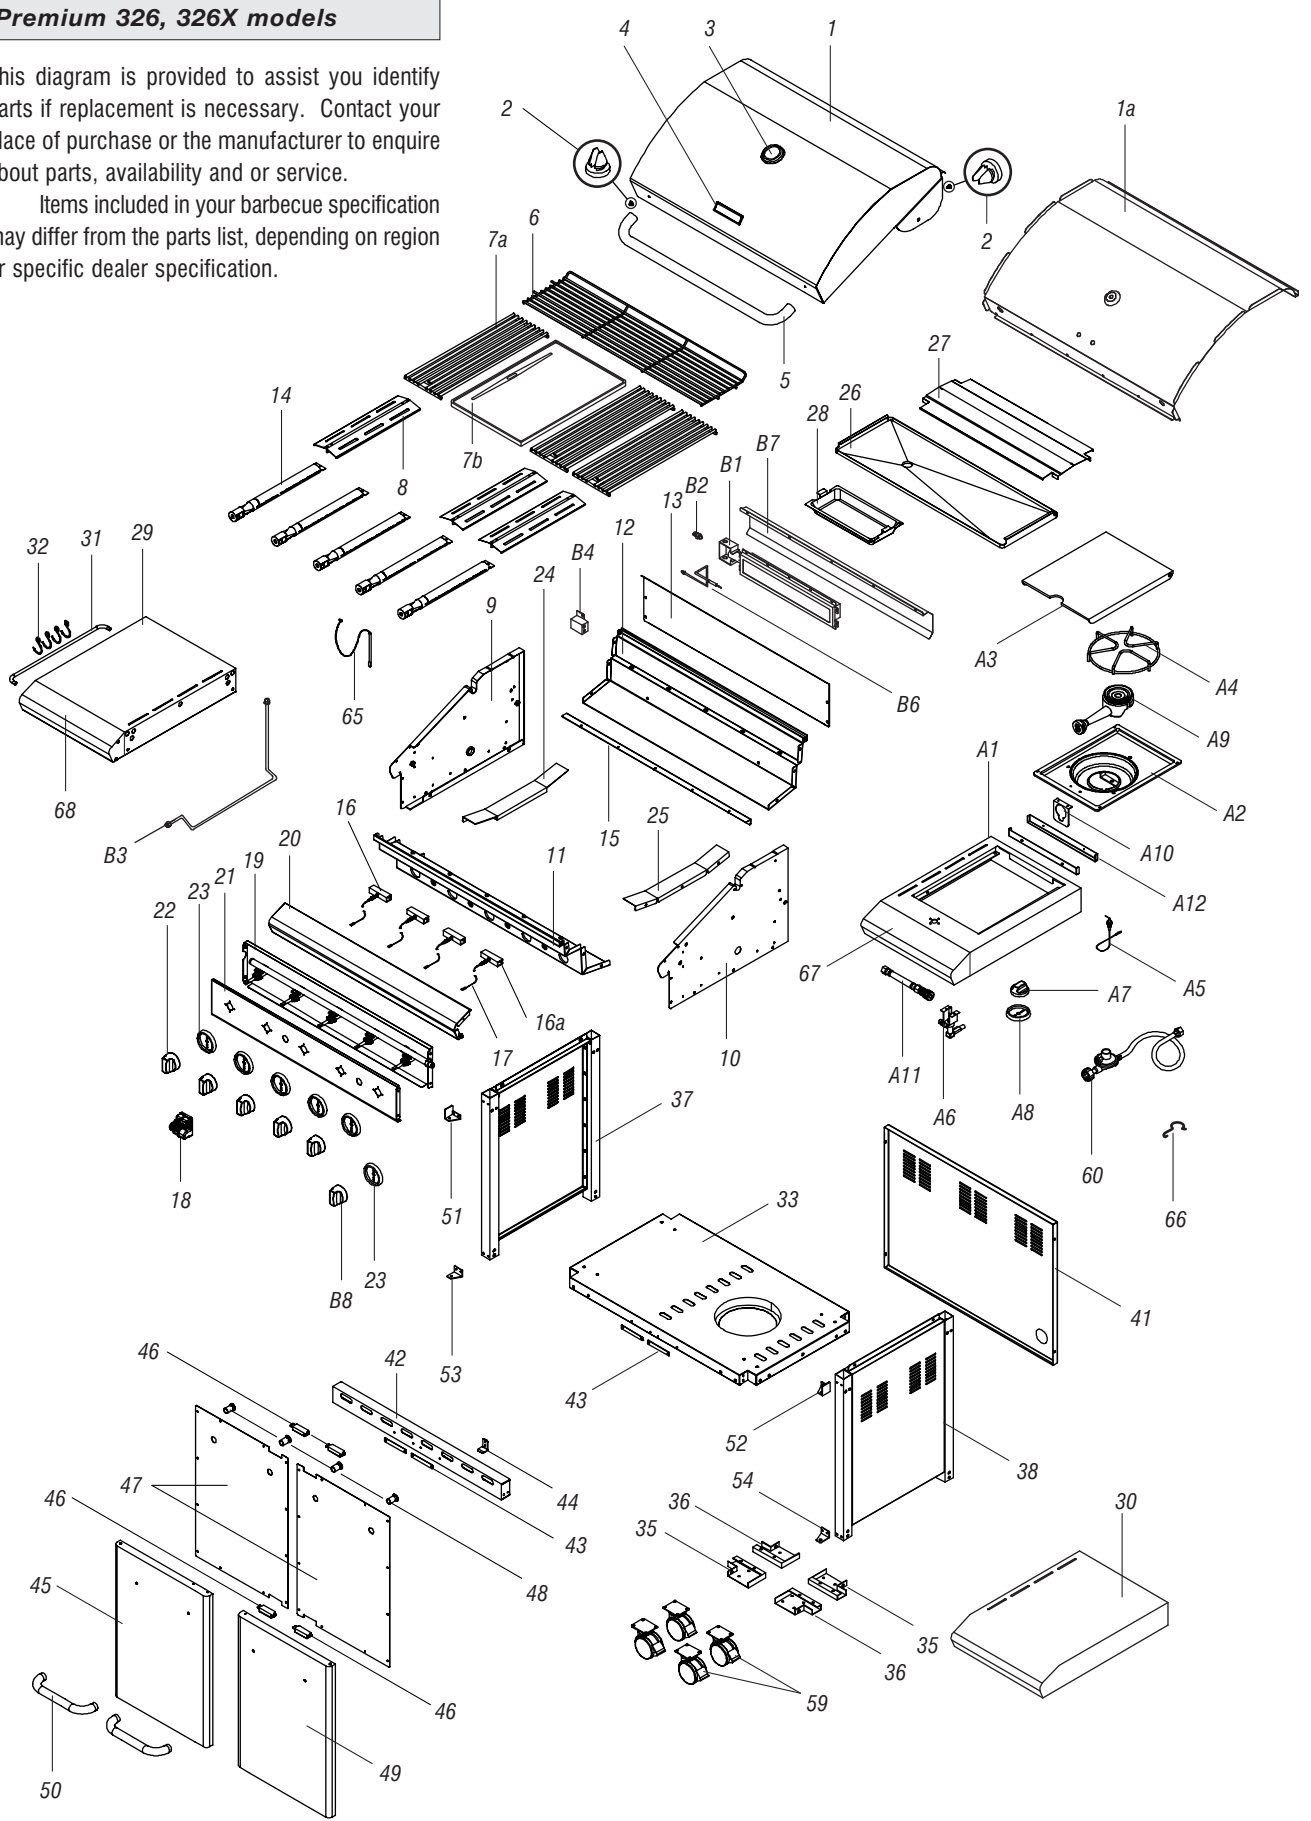

Premium 326, 326X models

This diagram is provided to assist you identify parts if replacement is necessary. Contact your place of purchase or the manufacturer to enquire about parts, availability and or service.

Items included in your barbecue specification may differ from the parts list, depending on region or specific dealer specification.