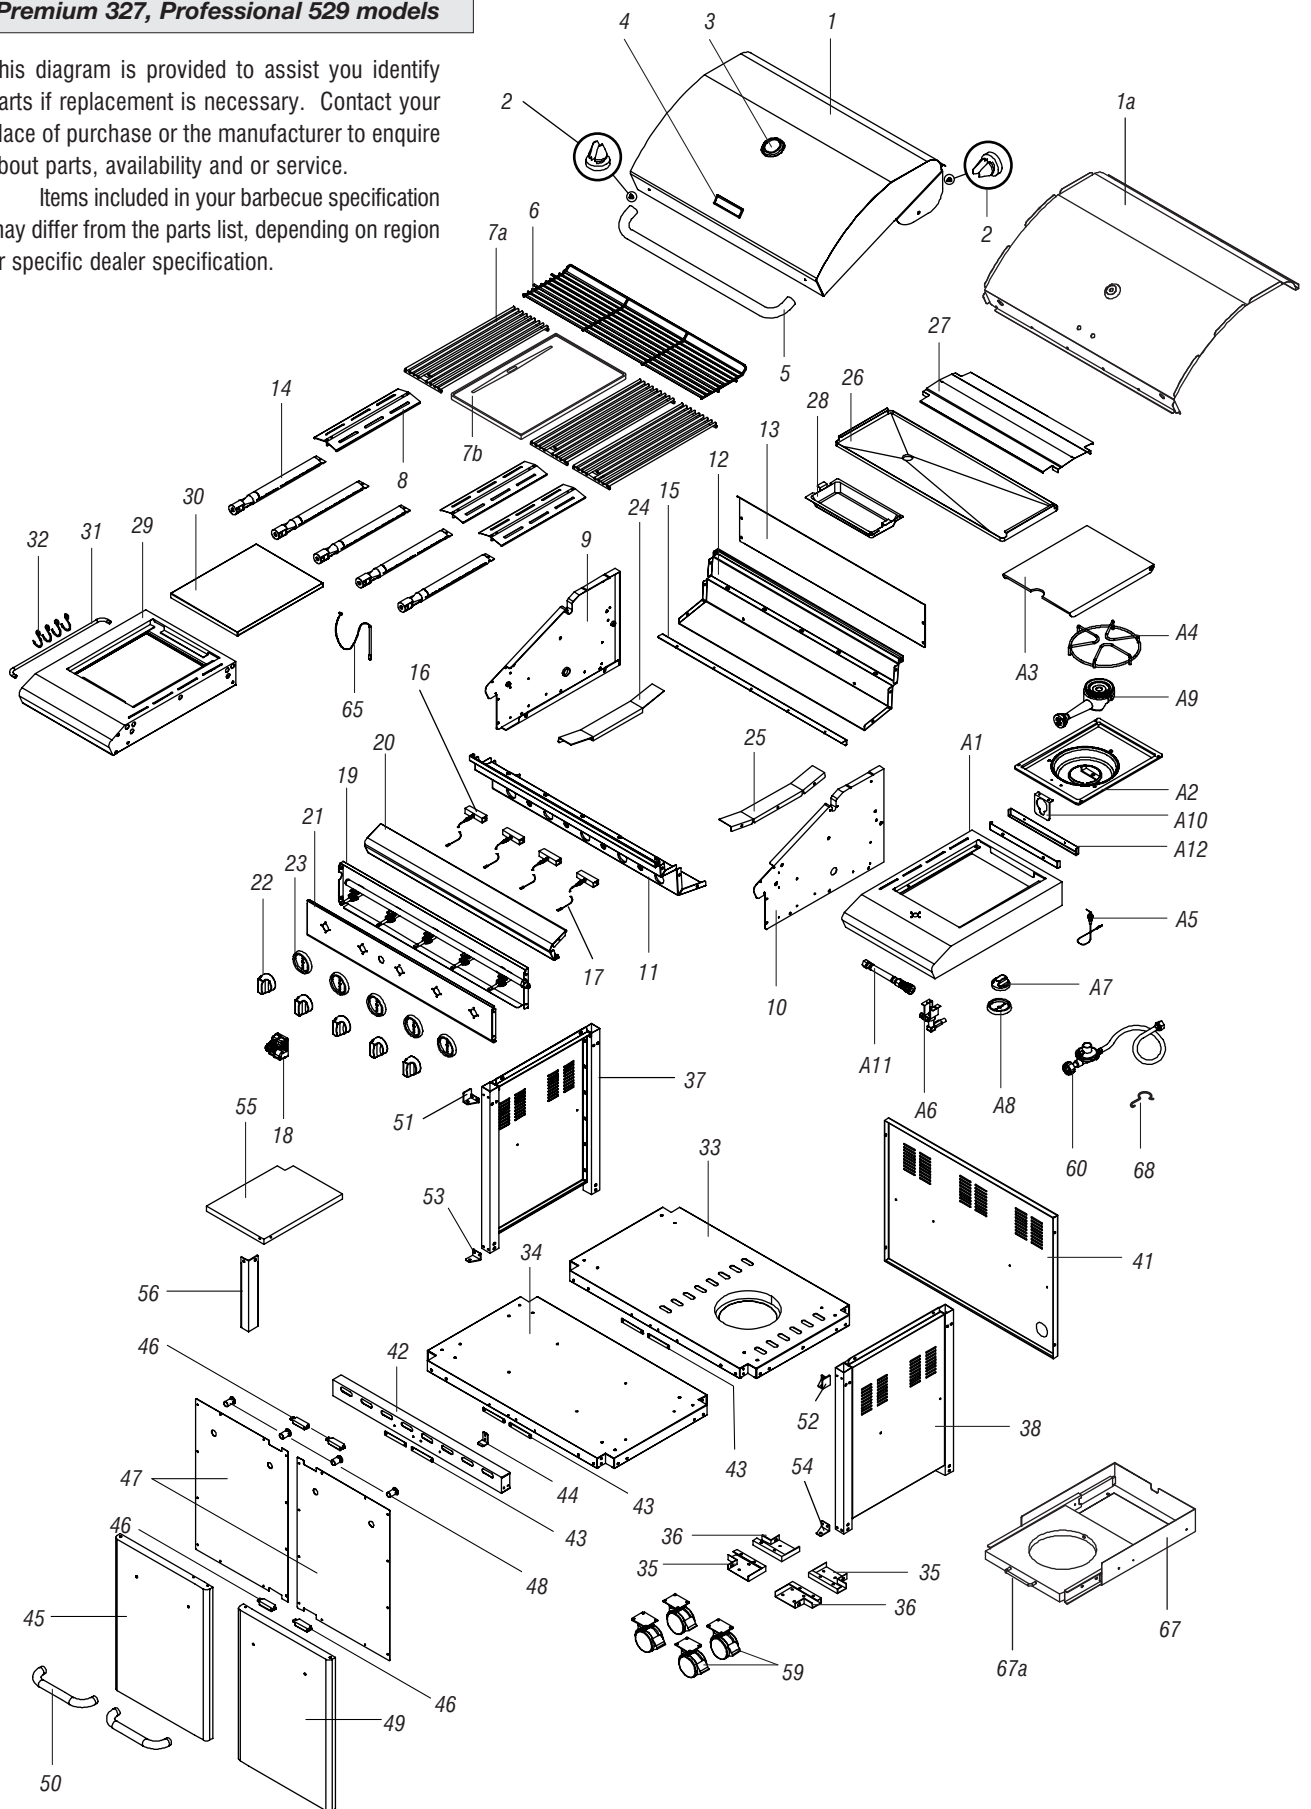

Premium 327, Professional 529 models

This diagram is provided to assist you identify parts if replacement is necessary. Contact your place of purchase or the manufacturer to enquire about parts, availability and or service.

Items included in your barbecue specification may differ from the parts list, depending on region or specific dealer specification.