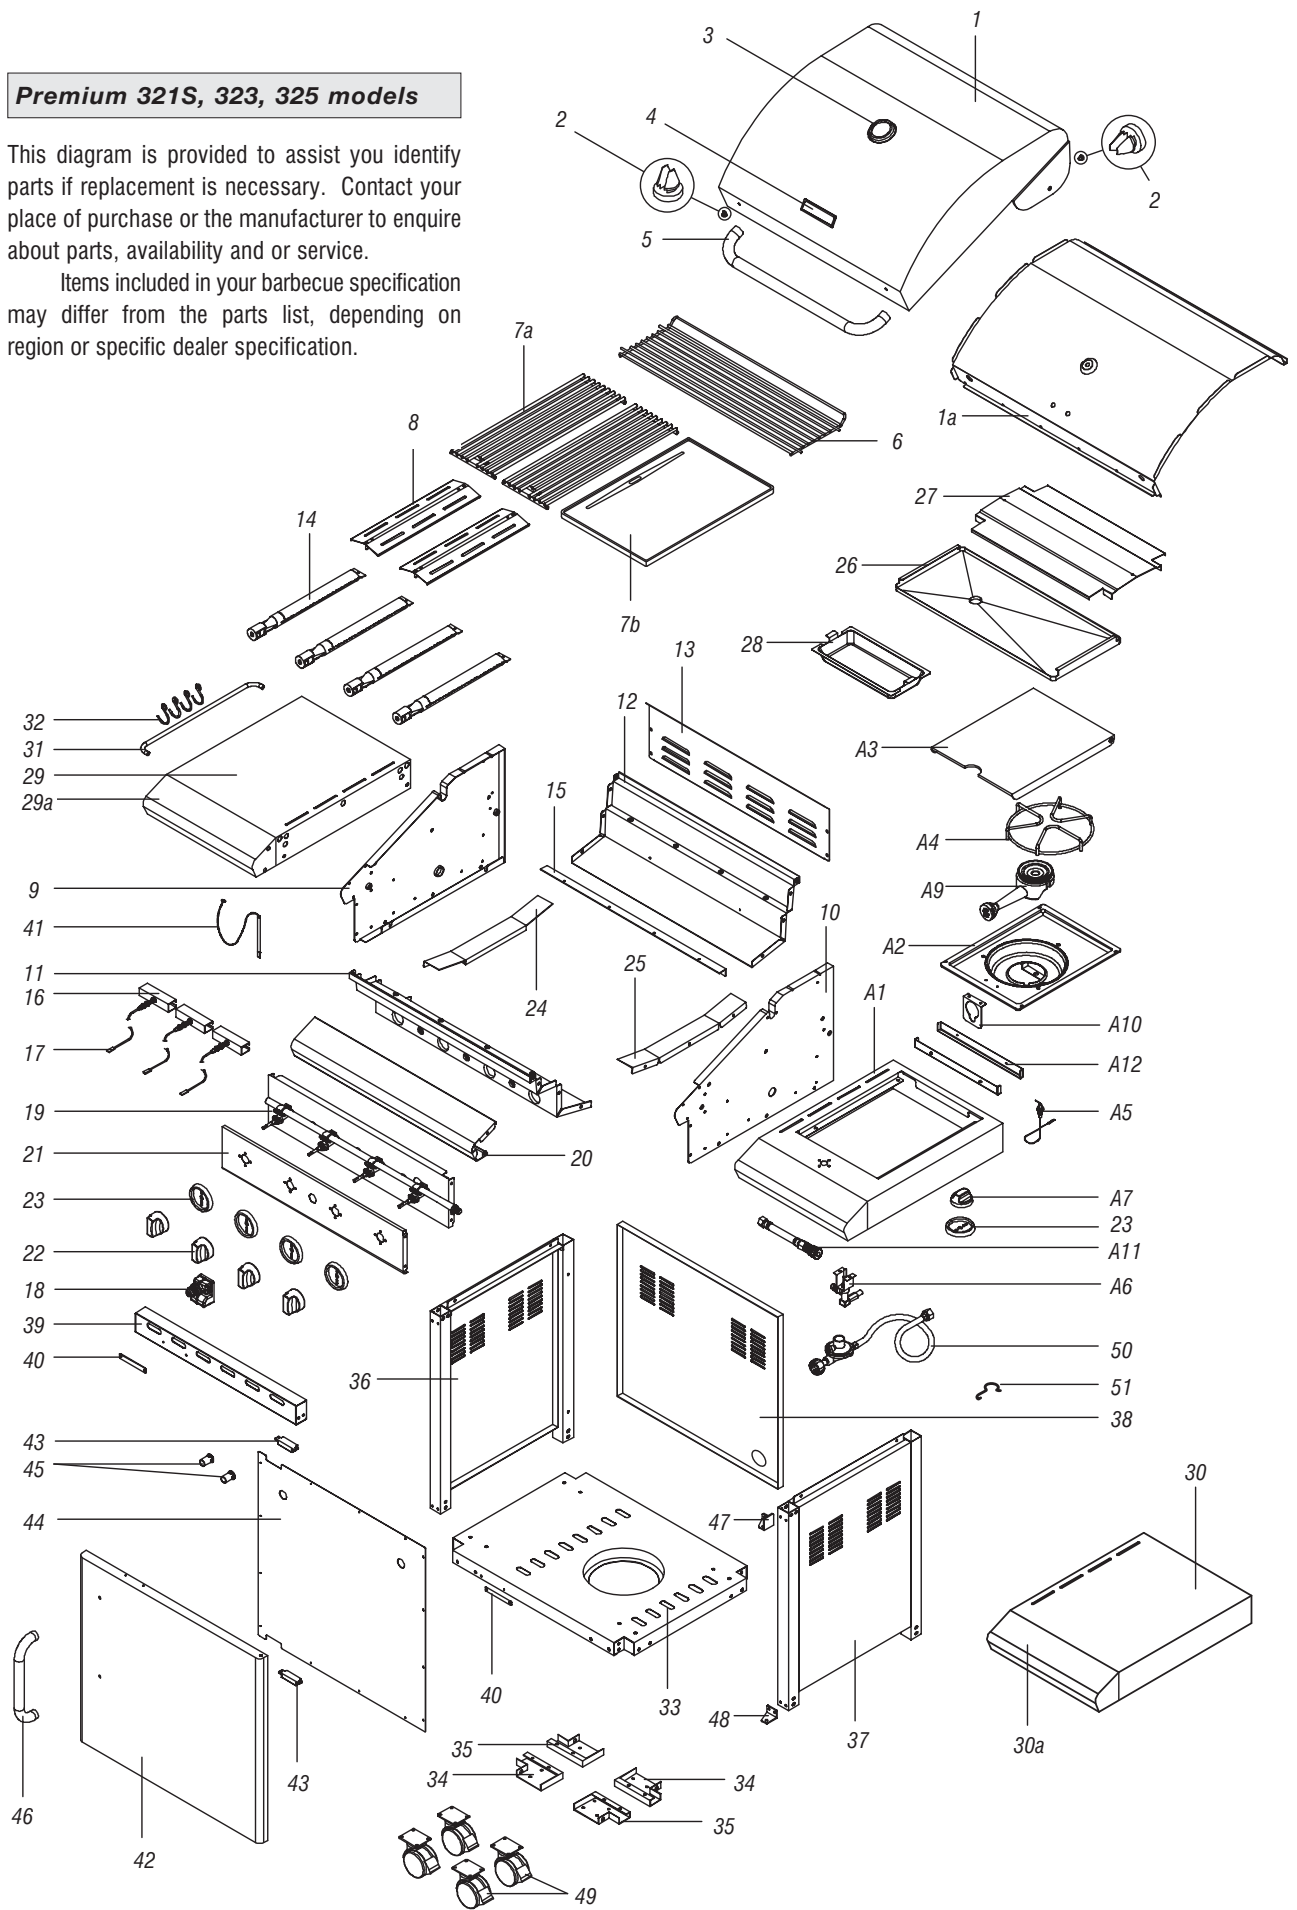

Items included in your barbecue specification may differ from the parts list, depending on region or specific dealer specification.

List applicable to Premium 321S, 323, 325 models

Ref	Description	Premium 321S		Premium 323		Premium 325	
		Part No.	Qty	Part No.	Qty	Part No.	Qty
1	Hood assembly	P00119416A	1	P00119414D	1	P00119416A	1
1a	Hood trim plate	P0011424DV	1	-	-	P0011424DV	1
2	Protective pad	P05518001I	4	P05518001I	4	P05518001I	4
3	Temperature gauge	P00601011B	1	P00601011B	1	P00601011B	1
4	Hood badge	P00407006S	1	P00407006S	1	P00407006S	1
5	Hood handle	P00205055B	1	P00205055B	1	P00205055B	1
6	Cooking rack – fixed	P01505008E	1	P01505008E	1	P01505008E	1
7a	Grill plate	P01602004E	2	P01602004E	2	P01602004E	2
7b	Hot plate	P05702002E	1	P05702002E	1	P05702002E	1
8	Flame tamer	P01705009E	2	P01705009E	2	P01705009E	2
9	Body panel – left	P00720261A	1	P00720261A	1	P00720261A	1
10	Body panel – right	P00721281A	1	P00721281A	1	P00721281A	1
11	Body panel – front	P00738169A	1	P00738169A	1	P00738169A	1
12	Body panel – rear	P00725219A	1	P00725219A	1	P00725219A	1
13	Body panel – rear wind shield	P00725224A	1	P00725224A	1	P00725224A	1
14	Burner – main	P02008056A	1	P02008056A	1	P02008056A	1
15	Burner support bracket	P02209012B	1	P02209012B	1	P02209012B	1
16	Gas collector box with electrode	P026080124	3	P026080124	3	P026080124	3
17	Electronic wire set	P02615023A	1	P02615023A	1	P02615023A	1
18	Electronic igniter – 4 port	P02502164C	1	P02502164C	1	P02502164C	1
19	Gas valve / manifold / heat shield assy – LP	Y0060391	1	Y0060392	1	Y0060392	1
19a	Gas valve – with jet	P03222100A	4	P03222100A	4	P03222100A	4
19b	Manifold	P05005112A	1	P05005082A	1	P05005082A	1
19c	Heat shield	P03007073B	1	P03007073B	1	P03007073B	1
20	Decorative front panel	P07508004P	1	P07508004P	1	P07508004P	1
21	Control panel – with screen print	P02913161A	1	P02913171A	1	P02907843A	1
22	Control knob for main burner	P03419123H	4	P03419123M	4	P03419123M	4
23	Control knob seat	P03415263L	4	P03415263L	5	P03415263L	5
24	Grease tray track – left	P05330006K	1	P05330006K	1	P05330006K	1
25	Grease tray track – right	P05330007K	1	P05330007K	1	P05330007K	1
26	Grease draining tray	P02706126A	1	P02706126A	1	P02706126A	1
27	Grease draining tray heat shield	P06903025B	1	P06903025B	1	P06903025B	1
28	Grease receptacle	P02701075B	1	P02701075B	1	P02701075B	1
29	Side shelf – left	P01102020C	1	P01102010C	1	P01102010C	1
29a	Side shelf decoration panel – left	P07503005A	1	-	-	-	-
30	Side shelf – right	P01103020C	1	-	-	-	-
30a	Side shelf decoration – right	P07502015A	1	-	-	-	-
31	Tool holder	P05514008A	1	P05514008A	1	P05514008A	1
32	Tool hook	P05514053F	4	P05514053F	4	P05514053F	4
33	Trolley bottom shelf	P01002051D	1	P01002051D	1	P01002051D	1
34	Castor seat – left front / right rear	P05327007G	2	P05327007G	2	P05327007G	2
35	Castor seat – right front / left rear	P05327008G	2	P05327008G	2	P05327008G	2
36	Trolley legs with side panel – left	P07617011B	1	P07617001B	1	P07617001B	1
37	Trolley legs with side panel – right	P07618021B	1	P07618001B	1	P07618001B	1
38	Trolley rear panel – NG	P07702036B	1	P07702036B	1	P07702036B	1
39	Trolley bracket – front	P03305015D	1	P03305015D	1	P03305015D	1
40	Door stop plate	P05510002B	2	P05510002B	2	P05510002B	2
41	Lighting stick	P05313023B	1	P05313023B	1	P05313023B	1
42	Door	P04301019L	1	P04304001B	1	P04301019A	1
43	Door magnet	P05523002K	2	P05523002K	2	P05523002K	2
44	Door trim plate	P07510002N	1	P07510002B	1	P07510002N	1
45	Door spacer	P06801010G	2	P06801010G	2	P06801010G	2
46	Door handle	P00205029B	1	P00205029B	1	P00205029B	1
47	Door hinge bracket – top right	P03313002D	1	P03313002D	1	P03313002D	1
48	Door hinge bracket – bottom right	P03313003D	1	P03313003D	1	P03313003D	1
49	Castor – 3" with brake	P05119001A	4	P05119001A	4	P05119001A	4
50	Regulator with hose – LP	P03603005A	1	P03603005A	1	P03603005A	1
51	Hose clip	P05528001E	1	P05528001E	1	P05528001E	1
A1	Side burner frame	-	-	P01104015C	1	P01104015C	1
A2	Side burner body assembly	-	-	P02302005D	1	P0115346A	1
A3	Side burner lid	-	-	P00115345K	1	P00119416A	1
A4	Pot support	-	-	P00805013B	1	P00805013B	1
A5	Side burner electrode	-	-	P02607005C	1	P02607005C	1
A6	Side burner gas valve assembly – LP	-	-	Y0060263	1	Y0060263	1
A7	Side burner control knob	-	-	P03426093M	1	P03426093M	1
A9	Side burner body with brass burner ring	-	-	P02002007A	1	P02002007A	1
A10	Side burner bracket	-	-	P02215072E	1	P02215072E	1
A11	Side burner connection hose	-	-	P03705019J	1	P03705019J	1
A12	Side burner body bracket	-	-	P03305011D	2	P03305011D	2
	Hardware pack	P06003065A	1	P06003043B	1	P06003043B	1