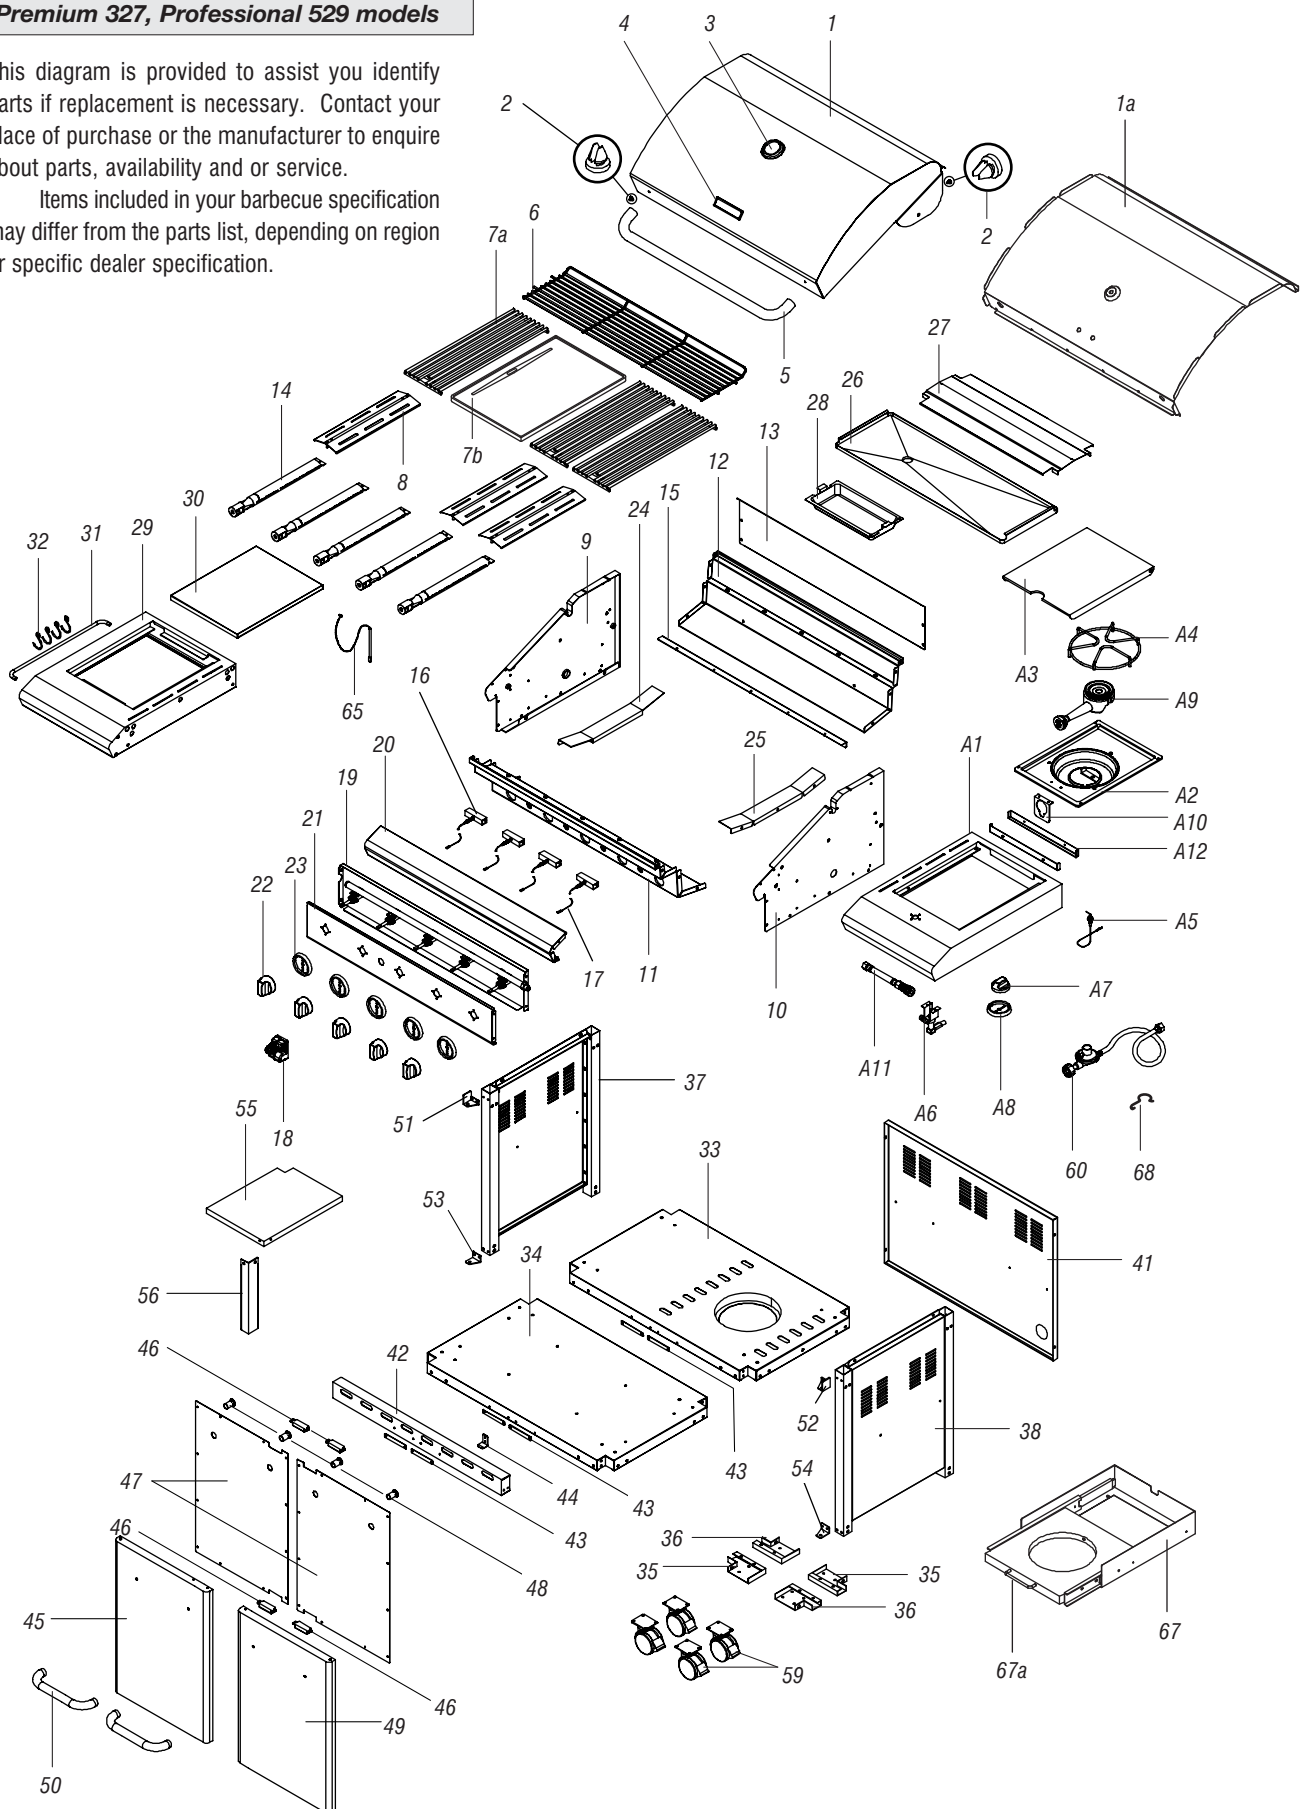

Premium 327, Professional 529 models

This diagram is provided to assist you identify parts if replacement is necessary. Contact your place of purchase or the manufacturer to enquire about parts, availability and or service.

Items included in your barbecue specification may differ from the parts list, depending on region or specific dealer specification.