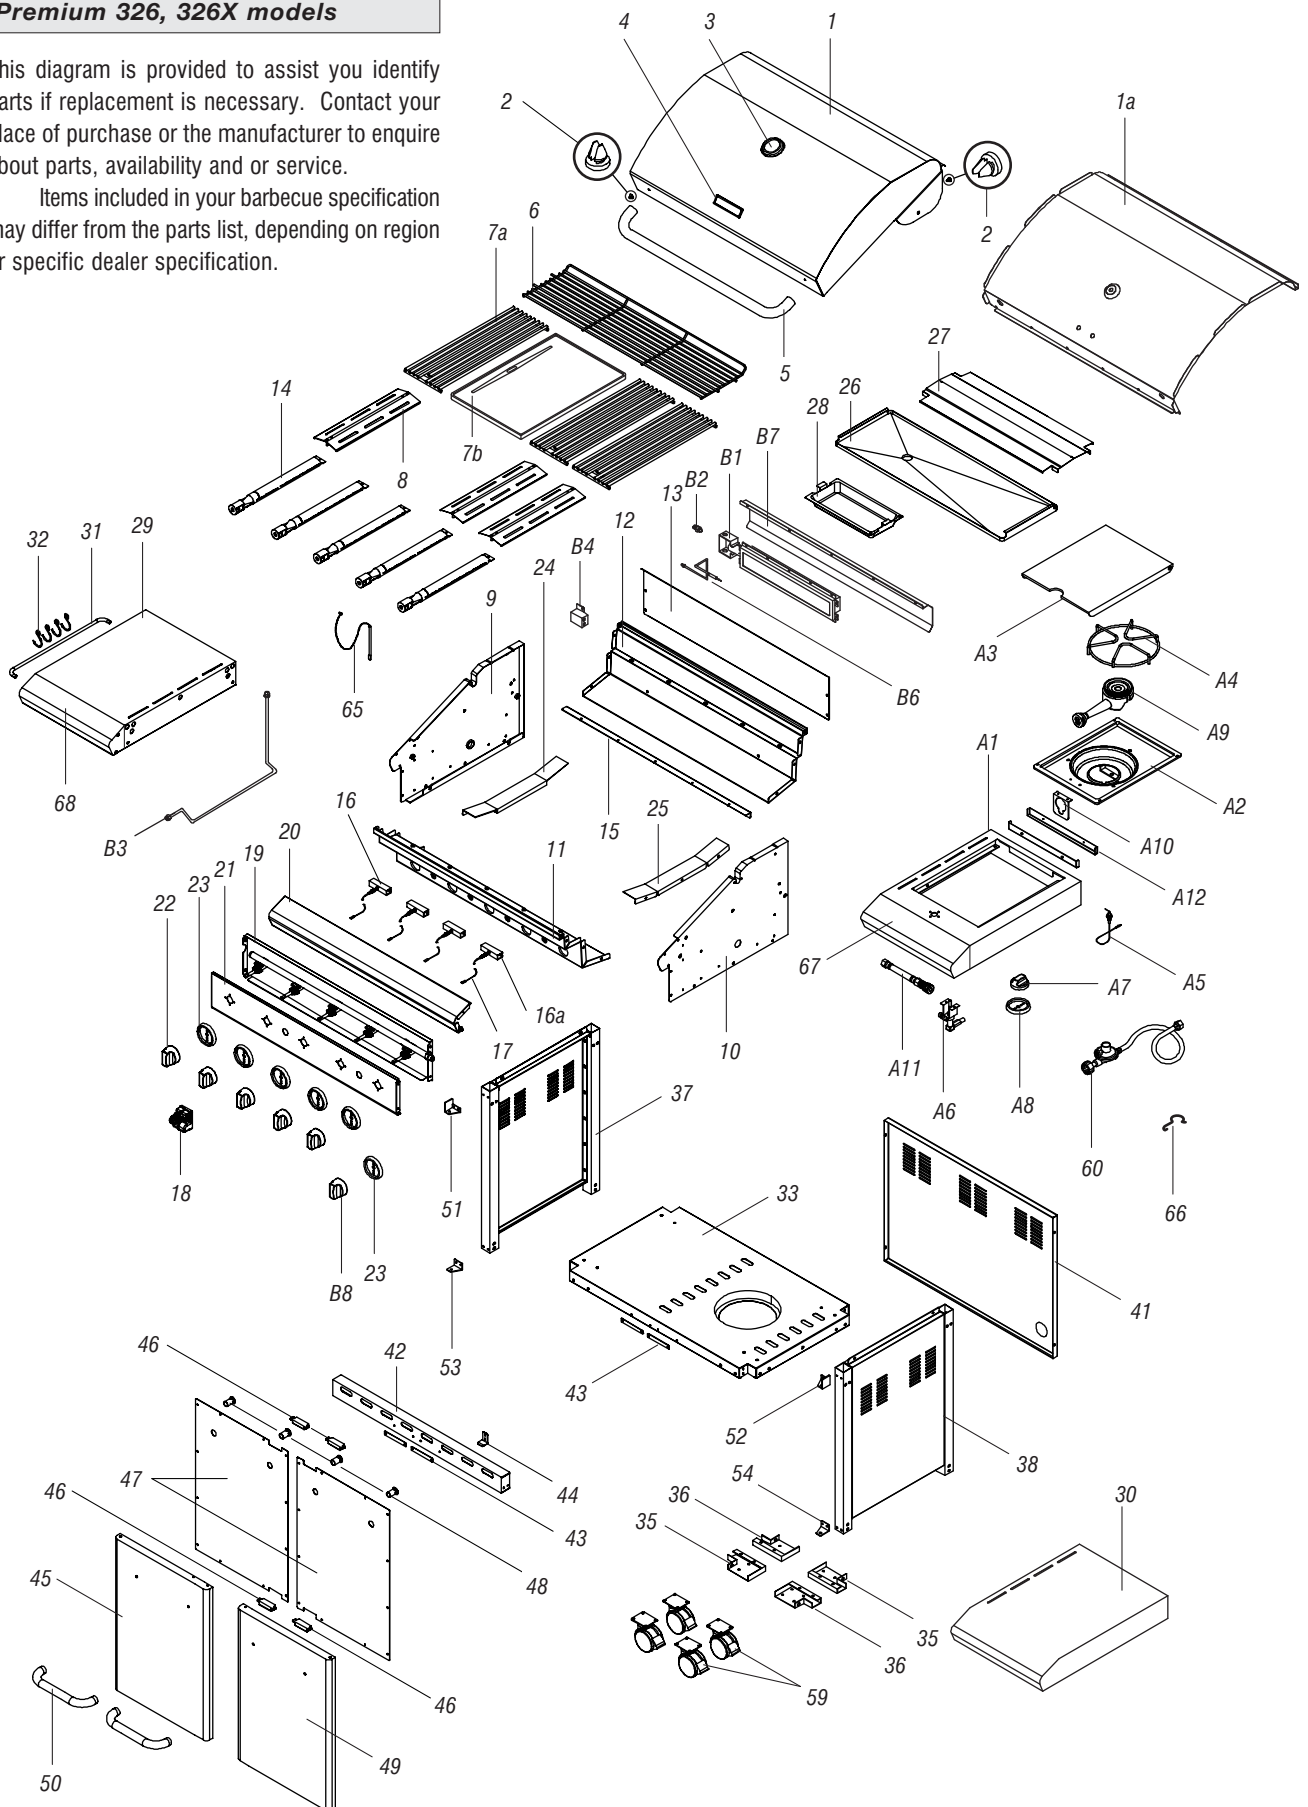

Premium 326, 326X models

This diagram is provided to assist you identify parts if replacement is necessary. Contact your place of purchase or the manufacturer to enquire about parts, availability and or service.

Items included in your barbecue specification may differ from the parts list, depending on region or specific dealer specification.