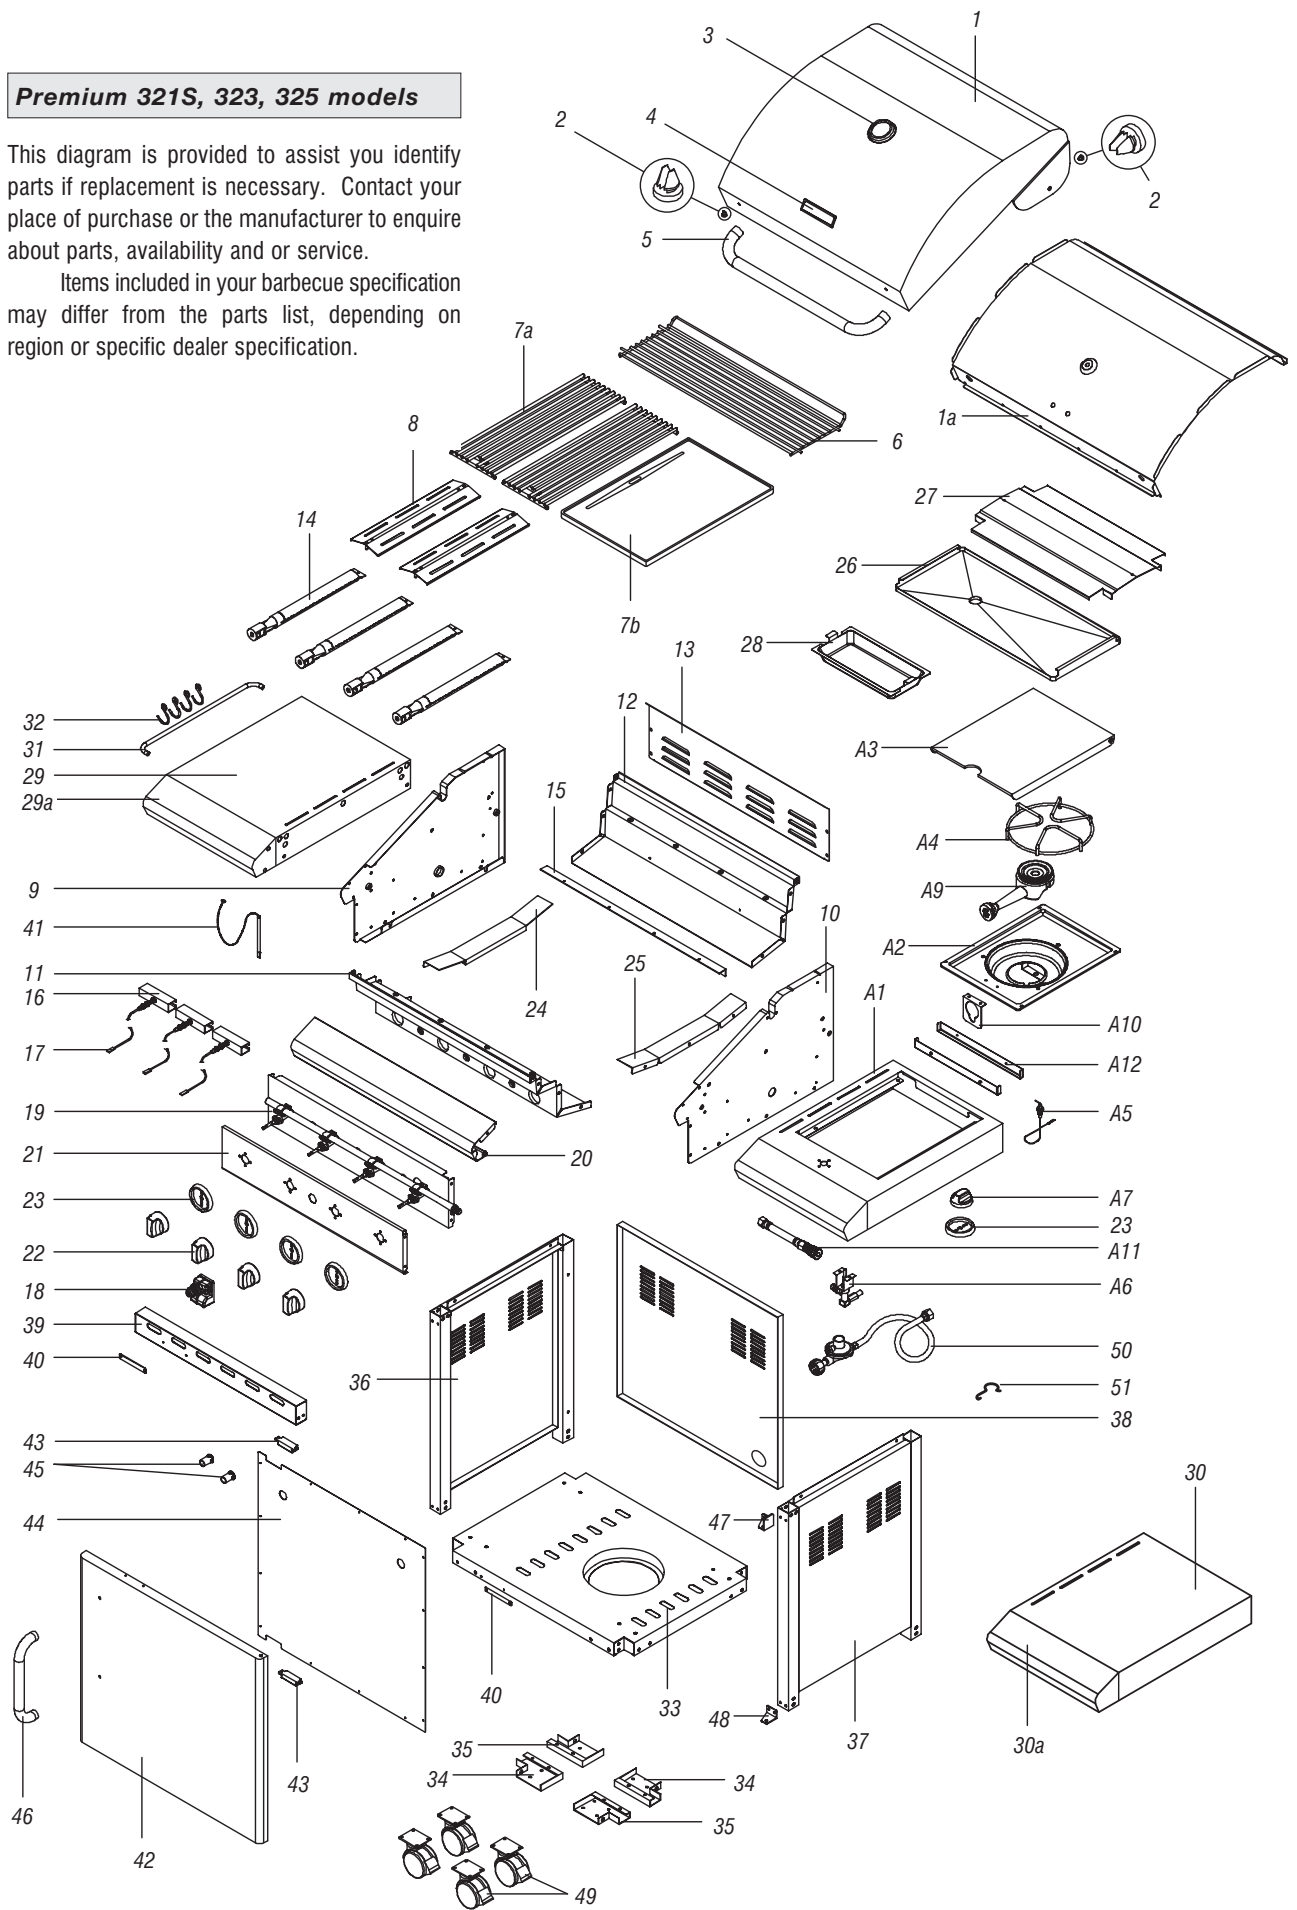

Items included in your barbecue specification may differ from the parts list, depending on region or specific dealer specification.

List applicable to Premium 321S, 323, 325 models

Ref	Description	Premium 321S		Premium 323		Premium 325	
		Part No.	Qty	Part No.	Qty	Part No.	Qty
1	Hood assembly	P00119416A	1	P00119414D	1	P00119416A	1
1a	Hood trim plate	P0011424DV	1	-	-	P0011424DV	1
2	Protective pad	P05518001I	4	P05518001I	4	P05518001I	4
3	Temperature gauge	P00601011B	1	P00601011B	1	P00601011B	1
4	Hood badge	P00407006S	1	P00407006S	1	P00407006S	1
5	Hood handle	P00205055B	1	P00205055B	1	P00205055B	1
6	Cooking rack – fixed	P01505008E	1	P01505008E	1	P01505008E	1
7a	Grill plate	P01602004E	2	P01602004E	2	P01602004E	2
7b	Hot plate	P05702002E	1	P05702002E	1	P05702002E	1
8	Flame tamer	P01705009E	2	P01705009E	2	P01705009E	2
9	Body panel – left	P00720261A	1	P00720261A	1	P00720261A	1
10	Body panel – right	P00721281A	1	P00721281A	1	P00721281A	1
11	Body panel – front	P00738169A	1	P00738169A	1	P00738169A	1
12	Body panel – rear	P00725219A	1	P00725219A	1	P00725219A	1
13	Body panel – rear wind shield	P00725224A	1	P00725224A	1	P00725224A	1
14	Burner – main	P02008056A	1	P02008056A	1	P02008056A	1
15	Burner support bracket	P02209012B	1	P02209012B	1	P02209012B	1
16	Gas collector box with electrode	P026080124	3	P026080124	3	P026080124	3
17	Electronic wire set	P02615023A	1	P02615023A	1	P02615023A	1
18	Electronic igniter – 4 port	P02502164C	1	P02502164C	1	P02502164C	1
19	Gas valve / manifold / heat shield assy – LP	Y0060391	1	Y0060392	1	Y0060392	1
19a	Gas valve – with jet	P03222100A	4	P03222100A	4	P03222100A	4
19b	Manifold	P05005112A	1	P05005082A	1	P05005082A	1
19c	Heat shield	P03007073B	1	P03007073B	1	P03007073B	1
20	Decorative front panel	P07508004P	1	P07508004P	1	P07508004P	1
21	Control panel – with screen print	P02913161A	1	P02913171A	1	P02907843A	1
22	Control knob for main burner	P03419123H	4	P03419123M	4	P03419123M	4
23	Control knob seat	P03415263L	4	P03415263L	5	P03415263L	5
24	Grease tray track – left	P05330006K	1	P05330006K	1	P05330006K	1
25	Grease tray track – right	P05330007K	1	P05330007K	1	P05330007K	1
26	Grease draining tray	P02706126A	1	P02706126A	1	P02706126A	1
27	Grease draining tray heat shield	P06903025B	1	P06903025B	1	P06903025B	1
28	Grease receptacle	P02701075B	1	P02701075B	1	P02701075B	1
29	Side shelf – left	P01102020C	1	P01102010C	1	P01102010C	1
29a	Side shelf decoration panel – left	P07503005A	1	-	-	-	-
30	Side shelf – right	P01103020C	1	-	-	-	-
30a	Side shelf decoration – right	P07502015A	1	-	-	-	-
31	Tool holder	P05514008A	1	P05514008A	1	P05514008A	1
32	Tool hook	P05514053F	4	P05514053F	4	P05514053F	4
33	Trolley bottom shelf	P01002051D	1	P01002051D	1	P01002051D	1
34	Castor seat – left front / right rear	P05327007G	2	P05327007G	2	P05327007G	2
35	Castor seat – right front / left rear	P05327008G	2	P05327008G	2	P05327008G	2
36	Trolley legs with side panel – left	P07617011B	1	P07617001B	1	P07617001B	1
37	Trolley legs with side panel – right	P07618021B	1	P07618001B	1	P07618001B	1
38	Trolley rear panel – NG	P07702036B	1	P07702036B	1	P07702036B	1
39	Trolley bracket – front	P03305015D	1	P03305015D	1	P03305015D	1
40	Door stop plate	P05510002B	2	P05510002B	2	P05510002B	2
41	Lighting stick	P05313023B	1	P05313023B	1	P05313023B	1
42	Door	P04301019L	1	P04304001B	1	P04301019A	1
43	Door magnet	P05523002K	2	P05523002K	2	P05523002K	2
44	Door trim plate	P07510002N	1	P07510002B	1	P07510002N	1
45	Door spacer	P06801010G	2	P06801010G	2	P06801010G	2
46	Door handle	P00205029B	1	P00205029B	1	P00205029B	1
47	Door hinge bracket – top right	P03313002D	1	P03313002D	1	P03313002D	1
48	Door hinge bracket – bottom right	P03313003D	1	P03313003D	1	P03313003D	1
49	Castor – 3" with brake	P05119001A	4	P05119001A	4	P05119001A	4
50	Regulator with hose – LP	P03603005A	1	P03603005A	1	P03603005A	1
51	Hose clip	P05528001E	1	P05528001E	1	P05528001E	1
A1	Side burner frame	-	-	P01104015C	1	P01104015C	1
A2	Side burner body assembly	-	-	P02302005D	1	P0115346A	1
A3	Side burner lid	-	-	P00115345K	1	P00119416A	1
A4	Pot support	-	-	P00805013B	1	P00805013B	1
A5	Side burner electrode	-	-	P02607005C	1	P02607005C	1
A6	Side burner gas valve assembly – LP	-	-	Y0060263	1	Y0060263	1
A7	Side burner control knob	-	-	P03426093M	1	P03426093M	1
A9	Side burner body with brass burner ring	-	-	P02002007A	1	P02002007A	1
A10	Side burner bracket	-	-	P02215072E	1	P02215072E	1
A11	Side burner connection hose	-	-	P03705019J	1	P03705019J	1
A12	Side burner body bracket	-	-	P03305011D	2	P03305011D	2
	Hardware pack	P06003065A	1	P06003043B	1	P06003043B	1