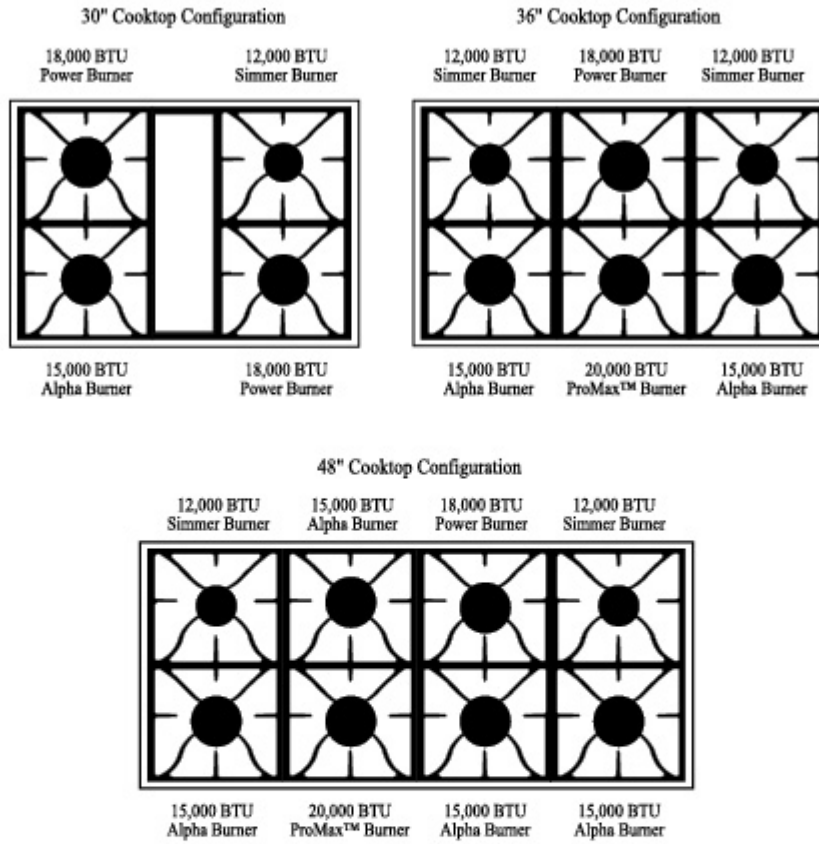

This Owner's Manual is provided and hosted by [Appliance Factory Parts](#).

VINTAGE VPGC366SS Owner's Manual

[Shop genuine replacement parts for VINTAGE
VPGC366SS](#)

[Find Your VINTAGE HVAC Parts - Select From 5 Models](#)

----- Manual continues below -----

VINTAGE COOKTOP SPECIFICATIONS

Accessories

Griddle • Wok Ring

Cooktop Dimensions

30" cut-out size – 29W x 22 3/4D x 7 5/8H - #VPGC304SS
 36" cut-out size – 35W x 22 3/4D x 7 5/8H - #VPGC366SS
 48" cut-out size – 47W x 22 3/4D x 7 5/8H - #VPGC488SS