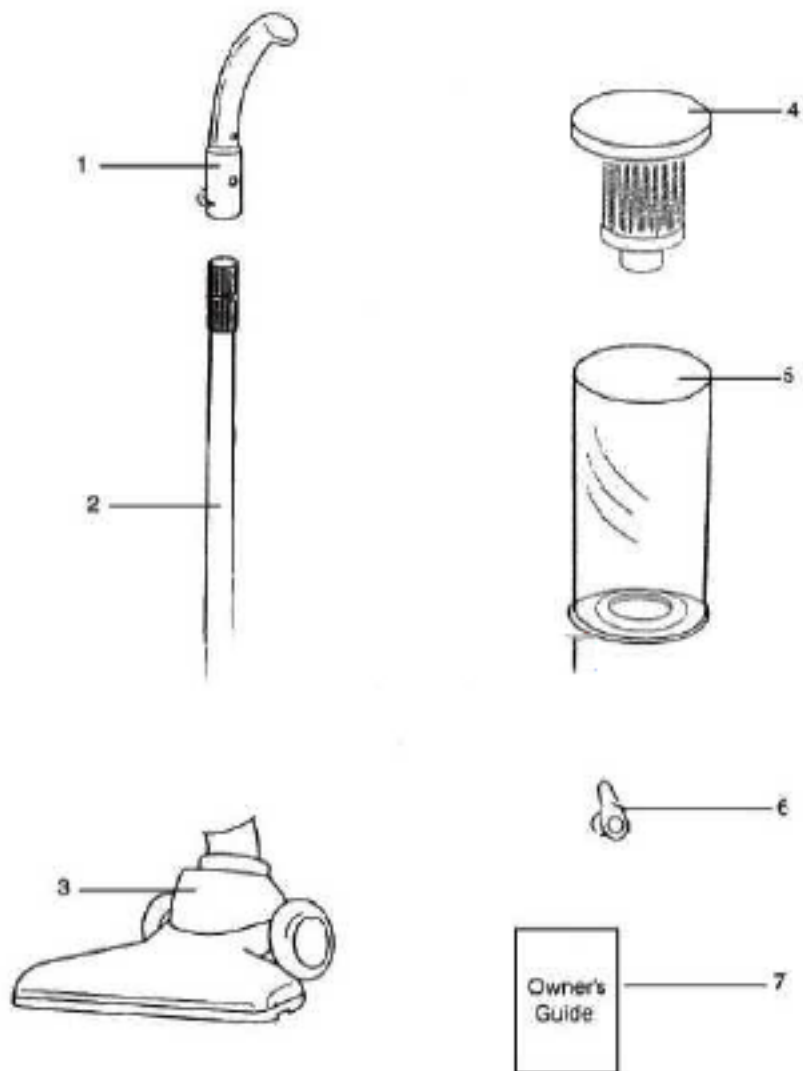

This Owner's Manual is provided and hosted by [Appliance Factory Parts](http://www.appliancefactoryparts.com).

Eureka 426A Owner's Manual

[Shop genuine replacement parts for Eureka 426A](#)

[Find Your Eureka Vacuum Cleaner Parts - Select From 855 Models](#)

----- Manual continues below -----

Ref #	Part	Description	Comments	Qty
1	74948-3	HANDLE GRIP ASSEMBLY		
2	74947	HANDLE TUBE ASSEMBLY		
3	75213	NOZZLE ASSEMBLY		
4	62351-3	DUST CUP FILTER & LID ASS		
5	62354	DUST CUP WITH GASKET		
6	73859-355N	CORD HOOK - SWIVEL		
7	74792			
8	74698-357N	COVER - CLEAN-OUT PORT	Clear out port, Not Illustrated.	