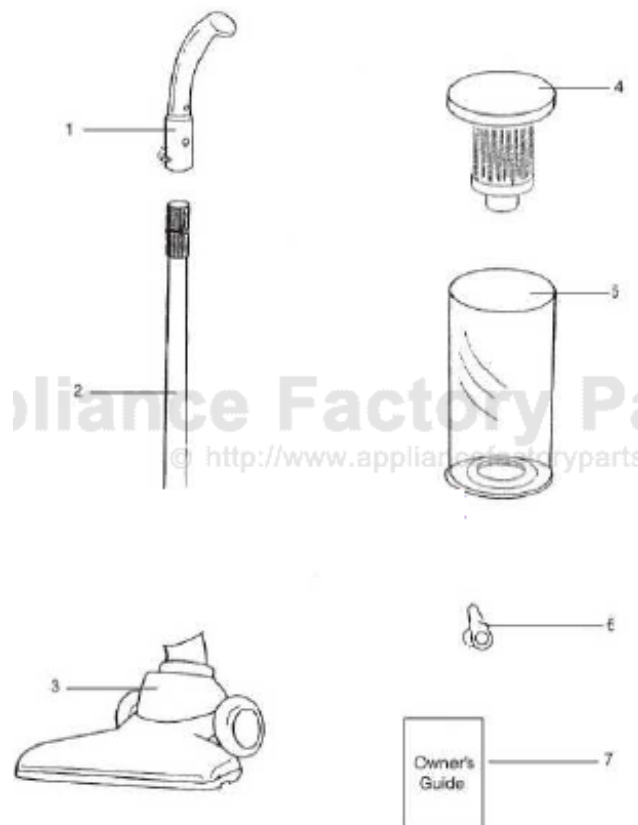

This Owner's Manual is provided and hosted by [Appliance Factory Parts](http://www.appliancefactoryparts.com).

Eureka 426A Owner's Manual

[Shop genuine replacement parts for Eureka 426A](#)

[Find Your Eureka Vacuum Cleaner Parts - Select From 855 Models](#)

----- Manual continues below -----

Ref #	Part	Description	Comments	Qty
1	74948-3	HANDLE GRIP ASSEMBLY		
2	74947	HANDLE TUBE ASSEMBLY		
3	75213	NOZZLE ASSEMBLY		
4	62351-3	DUST CUP FILTER & LID ASS		
5	62354	DUST CUP WITH GASKET		
6	73859-355N	CORD HOOK - SWIVEL		
7	74792			
8	74698-357N	COVER - CLEAN-OUT PORT	Clear out port, Not Illustrated.	