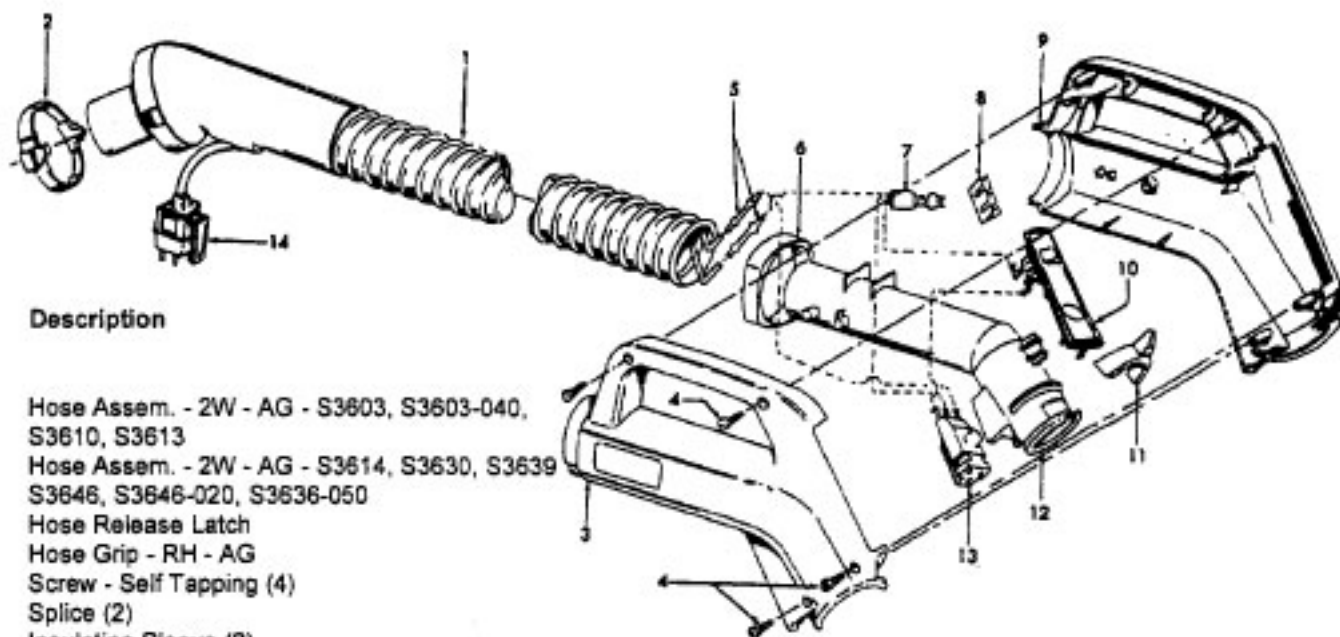

Hose Assembly - PowerMAX/TurboPOWER/ WindTunnel

Models S3603, S3603-040, S3609,
S3610, S3613, S3614, S3630, S3639,
S3640, S3646, S3646-020, S3636-050

Ref. No.	Part No.	Description
1	43433110	Hose Assem. - 2W - AG - S3603, S3603-040, S3610, S3613
	43433116	Hose Assem. - 2W - AG - S3614, S3630, S3639, S3646, S3646-020, S3636-050
2	36153038	Hose Release Latch
3	39461018	Hose Grip - RH - AG
4	21447124	Screw - Self Tapping (4)
5	27613002	Splice (2)
	31712006	Insulating Sleeve (2)
6	36131087	Retaining Ring - ABR
7	18972	Insulated Terminal
8	36913030	Insulator
9	39461017	Hose Grip - LH - AG
10	47551011	Grip Control Panel Assem.
	47551031	Grip Control Panel Assem. (Inc. items 7, 13)
	51375132	Nameplate - Grip Control Panel
11	36153029	Latch Ring -AG
12	38646081	Inner Tube - AG
13	46526004	Connector - BZ
14	36152029	Plug Latch - AG
	40300051	Cord Repair Kit - 2W

Ref. No.	Part No.	Description
1	43433098	Hose Assem. - 3W - S3640
2	36153038	Hose Release Latch
3	39461016	Hose Grip - RH - ABR
4	21447124	Screw - Self Tapping (4)
5	27613002	Splice (3)
	31712006	Insulating Sleeve (3)
6	36131087	Retaining Ring - ABR
7	18972	Insulated Terminal
8	36913030	Insulator
9	28267001	Switch
10	39461015	Hose Grip - LH - ABR
11	47551013	Grip Control Panel Assem. (Incl. Items 7,9)
	51375133	Nameplate - Grip Control Panel
12	36153029	Latch Ring - AG
13	38646034	Inner Tube - AG
14	46526004	Connector
15	36152029	Plug Latch - AG
	40300052	Cord Repair Kit - 3W