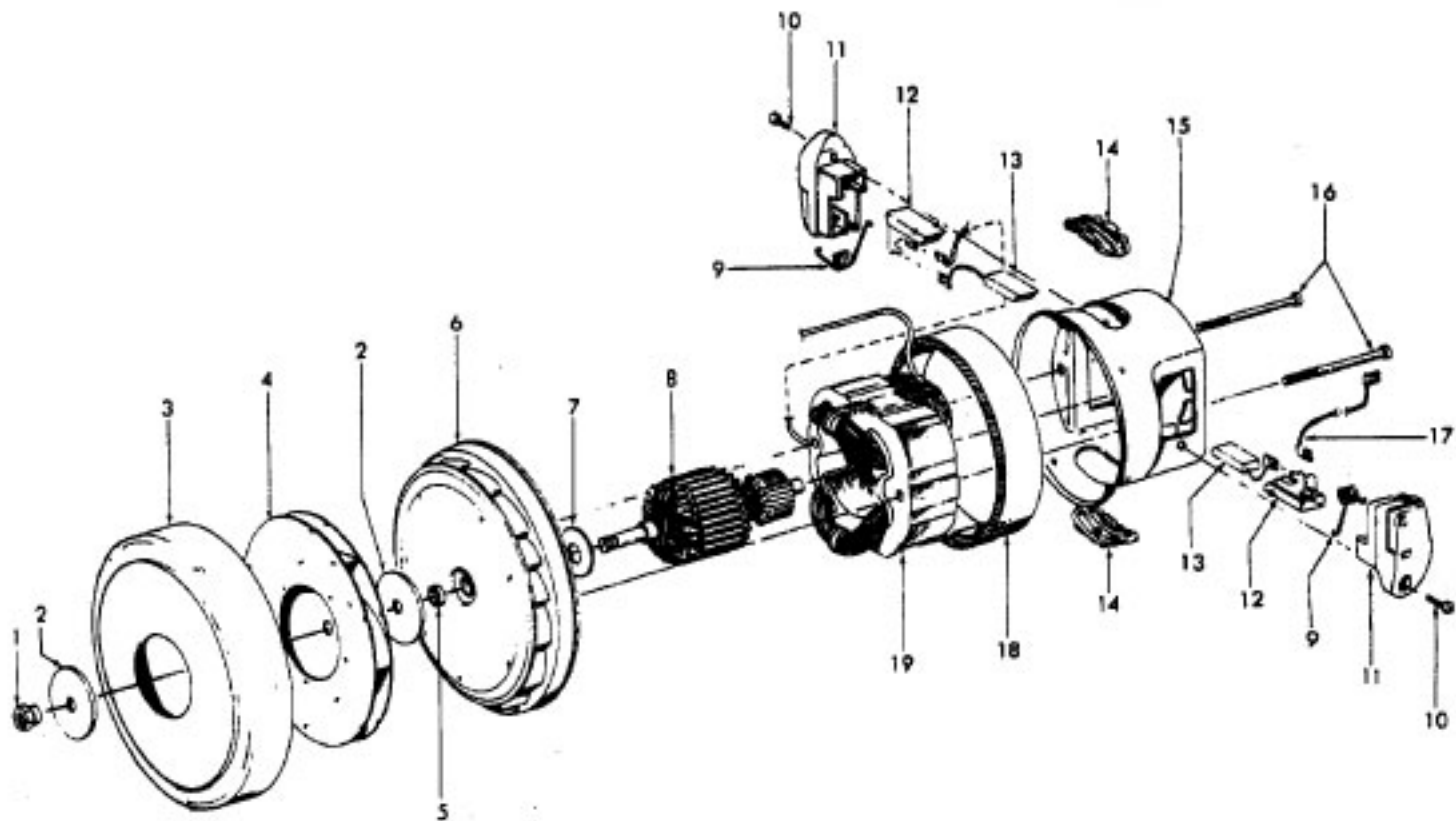

Ref. No.	Part No.	Description
	43576184	Motor Assem. (Molded Diffuser)
	43576192	Motor Assem. - S3630, S3639, S3646, S3646-020, S3649, S3655, S3661
1	12028--	Nut
2	21312774	Washer - FW (2)
3	37196065	Fan Cover
4	43551008	Fan
5	31148009	Bearing Spacer (Use w/Die Cast Diffuser)
	31148011	Bearing Spacer (Use w/Molded Diffuser)
6	43551029	Diffuser Assem. Comp. (Molded)
7	31165003	Bearing Retainer Plate (Die Cast Diffuser)
8	44765138	Armature Assem.
	44765241	Armature Assem. - S3630, S3646, S3655
9	38353004	Spring (2)
10	21429406	Screw (2)
11	167696AG	Brush Carrier (2)

Ref. No.	Part No.	Description
12	N/A	Brush Holder (2) - Use Brush Carrier Assem. 47318008 (Incl. It. 9, 11, 12, 13)
13	167681	Motor Brush Assem. (2)
	47315011	Motor Brush Assem. (2) - S3630, S3646, S3655
14	169702BZ	Bushing (2)
15	42193025	Motor Housing Assem.
16	36112006	Field Lamination Bolt (2) (Die Cast Diffuser)
	21447222	Field Lamination Bolt (2) (Phenolic Diffuser)
	21479573	Screw (2) - S3630, S3646, S3655
17	46176001	Lead Wire Assem.
18	36322031	Motor Gasket
19	45311051	Field Assem.