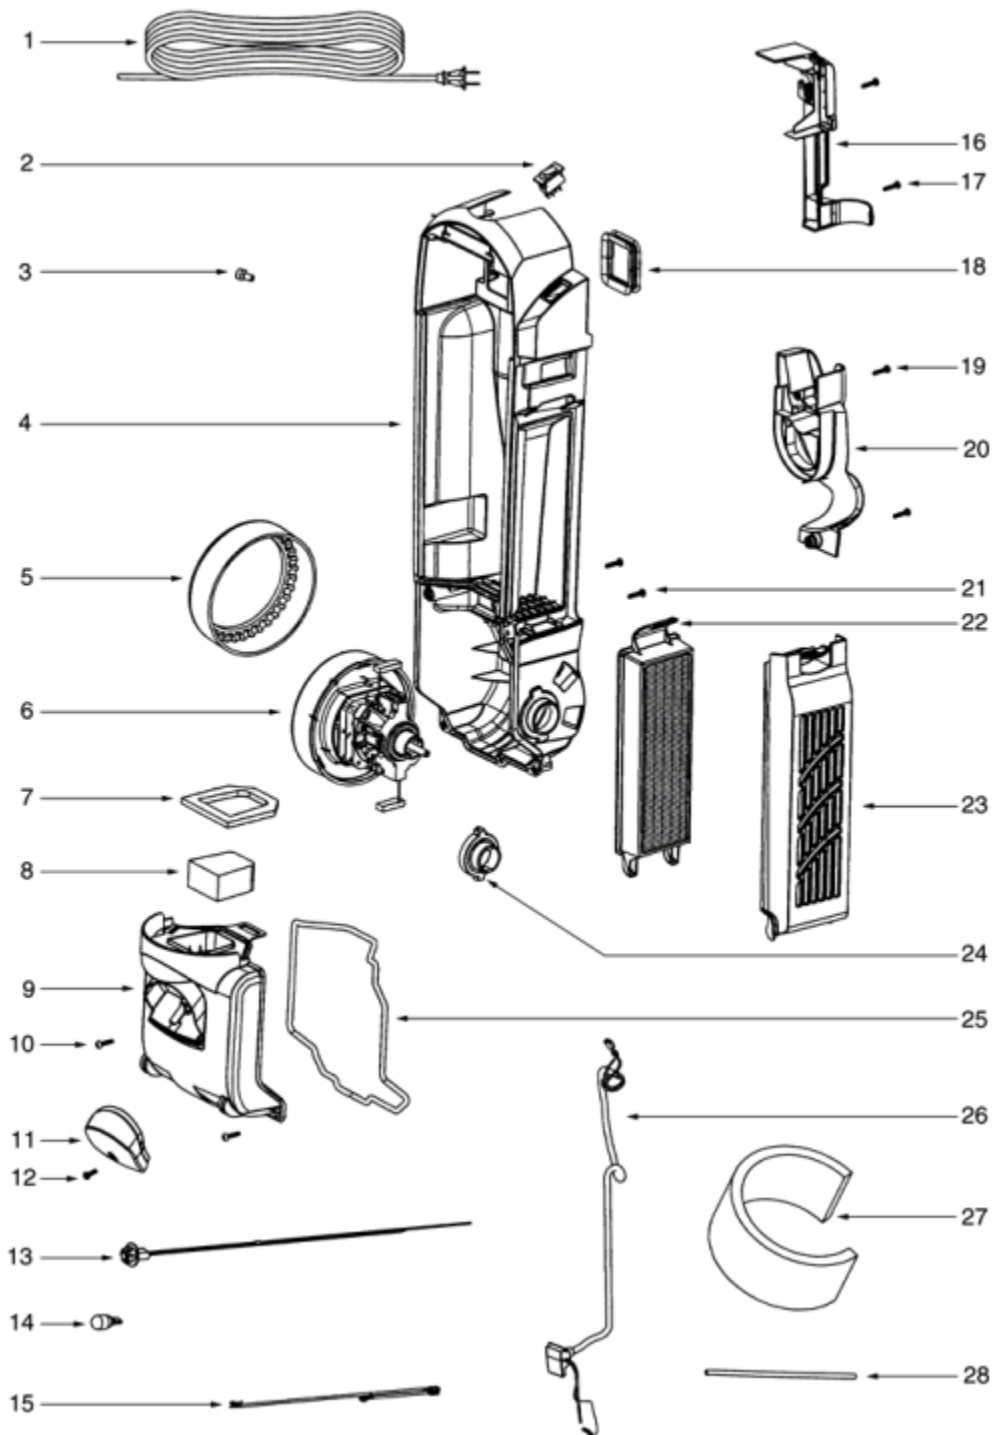

PARTS 3 - 5740A-1

PARTS 3 - 5740A-1

Ref #	Part	Description	Comments	Qty
1	E-71235-119N	CAP - HANDLE		
2	E-71473	HANDLE ASSEMBLY		
3	E-71537-1	CYCLONE ASSEMBLY		
4	E-61825	DUST CUP FILTER (57/5800'S)		
5	E-61864-1	DUST CUP ASSY - PKGD		
6	E-70864A-119N	HOOK - CORD		
7	E-53238-44	SCREW PACKAGE		
8	E-71479-333N	LATCH - DUST CUP		
9	E-61866	SPRING PACKAGE		
10	E-53238-27	SCREW PACKAGE		
11	E-72004-1	CYCLONE ASSEMBLY		
12	E-71785-119N	CATCH - FILTER IN PLACE		
13	E-61867	SPRING PACKAGE		
14	E-71451-119N	CYCLONE		
15	E-71475	GASKET - CYCLONE		

PARTS 2 - 5740A-1

PARTS 2 - 5740A-1

Ref #	Part	Description	Comments	Qty
1	E-38680-29	SUPPLY CORD & TERMINAL AS		
2	E-39455-1	SWITCH - ROCKER		
3	E-60192-1	WIRE SPLICE 5		
4	E-72126B	REAR HOUSING ASSEMBLY		
5	E-71649	GASKET-MOTOR		
6	E-60261-11	MOTOR ASSY. (NLA)		
7	E-71483	GASKET - DIRT CUP LOWER		
8	E-71480	FILTER - PRE-MOTOR		
9	E-61863-1	MOTOR COVER ASSY - PACKAG		
11	E-71460-313N	LENS - HEADLAMP		
12	E-53238-44	SCREW PACKAGE		
13	E-70701-2	SOCKET & TERMINAL ASSY		
14	E-57940-2	HEADLIGHT		
15	E-39252-1	THERMOSTAT & TERMINAL ASS		
16	E-72127	SWITCH COVER ASSEMBLY		
18	E-71482	GASKET - INTAKE		
20	E-71455-119N	TOOL PACK - LOWER		
21	E-53238-27	SCREW PACKAGE		
22	E-61830	HEPA FILTER PKG - STYLE H		
23	E-72006-1	FILTER COVER & GRAPHICS A		
24	E-70084	BUSHING - MOTOR SUPPORT		
25	E-71484	GASKET - MOTOR COVER		
26	E-71465	CORD - JUMPER		
27	E-72224-1	FOAM - SOUND		
28	E-70651-1	TUBE - FLEXIBLE		