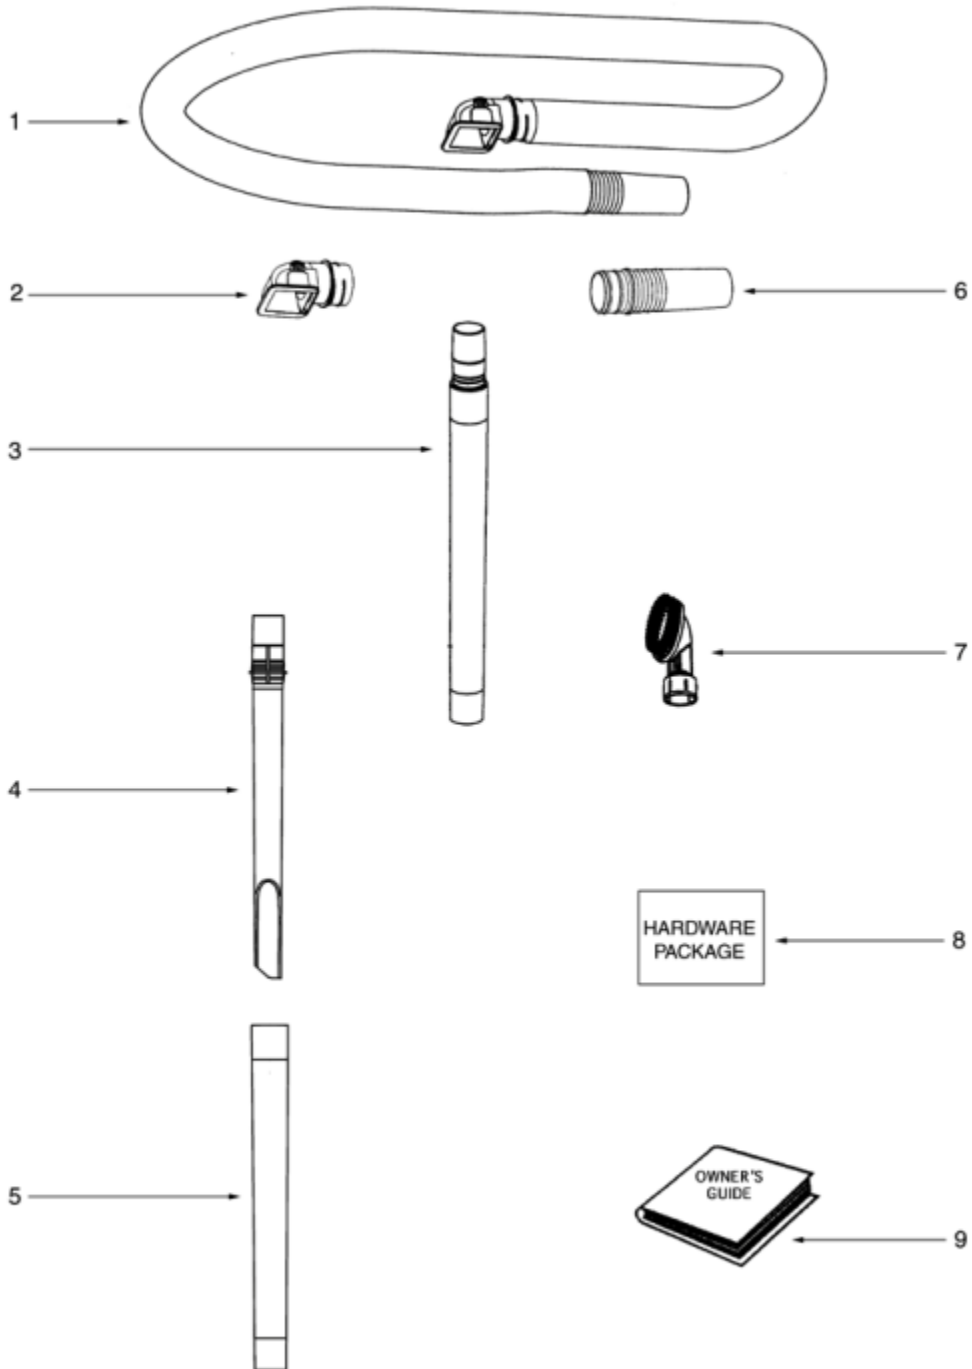

ACCESSORIES - 5740A-1

ACCESSORIES - 5740A-1

1	E61865-1	HOSE ASSEMBLY - CARTONED		
2	E-71725-313N	ADAPTER - HOSE		
3	E-71492A	NESTING WAND ASSEMBLY		
4	E-71956A-355N	WAND - CREVICE		
5	E-71973-119N	WAND - OUTER		
6	E-70559A-119N	COUPLING - HOSE		
7	E-60990-2	COMBINATION BRSH BRSTLD-C		
8	E-72323	HARDWARE PACKAGE		
9	E-71496	OWNER'S GUIDE