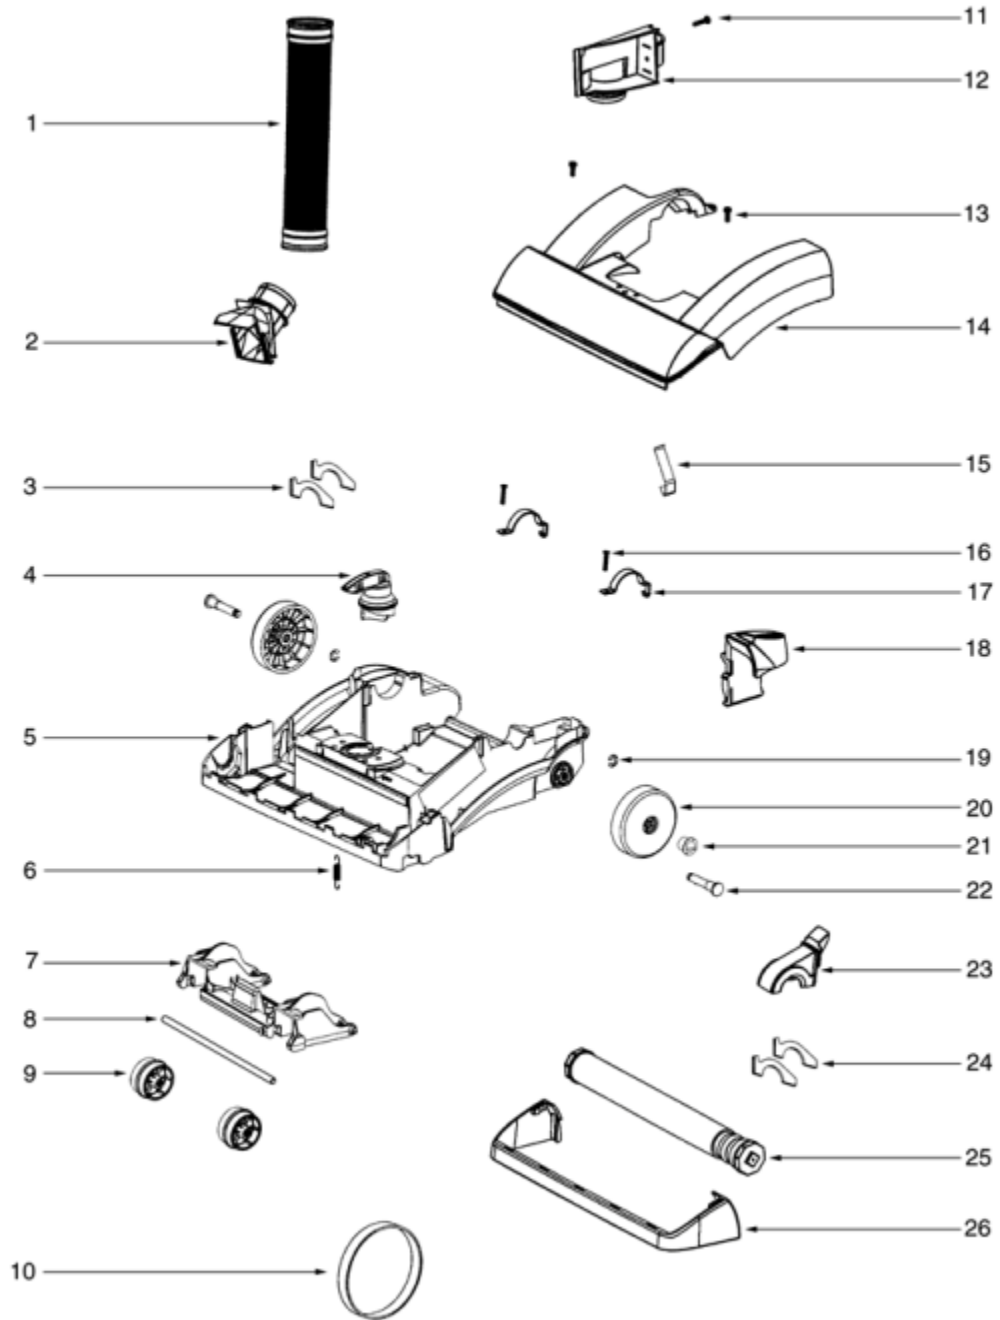

PARTS 1 - 5740A-1

PARTS 1 - 5740A-1

Ref #	Part	Description	Comments	Qty
1	E-71466	BASE HOSE ASSY.		
2	E-71447-119N	BASE HOSE ASSY		
3	E-71673A	FELT - BASE		
4	E-71448-333N	KNOB-HEIGHT ADJUSTMENT		
5	E-61860-1	BASE ASSEMBLY - PACKAGED		
6	E-54943	SPRING PACKAGE		
7	E-71446-119N	CARRIAGE WHEEL		
8	E-71478	AXLE - FRONT		
9	E-39173A-119N	WHEEL - FRONT		
10	E-61120A	BELT (LONG LIFE)-U		
12	E-71726-119N	BASE HOSE ASSY		
13	E-53238-44	SCREW PACKAGE		
14	E-61862-3	HOOD ASSEMBLY - PACKAGED		
15	E-71574	SPRING - HANDLE RELEASE		
16	E-53238-27	SCREW PACKAGE		
17	E-71487	CLAMP - MOTOR		
18	E-71457-333N	RELEASE - HANDLE		
19	E-54432-1	PKG-RTNG RING10		
20	E-72117-119N	WHEEL - REAR		
21	E-70004			
22	E-38590A	AXLE - REAR		
23	E-71741	BELT CAP ASSEMBLY		
24	E-71672A	FELT-BELT CAP		
25	E-61861-2	BRUSH ROLL ASSY		
26	E-71456-355N	GUARD - FURNITURE