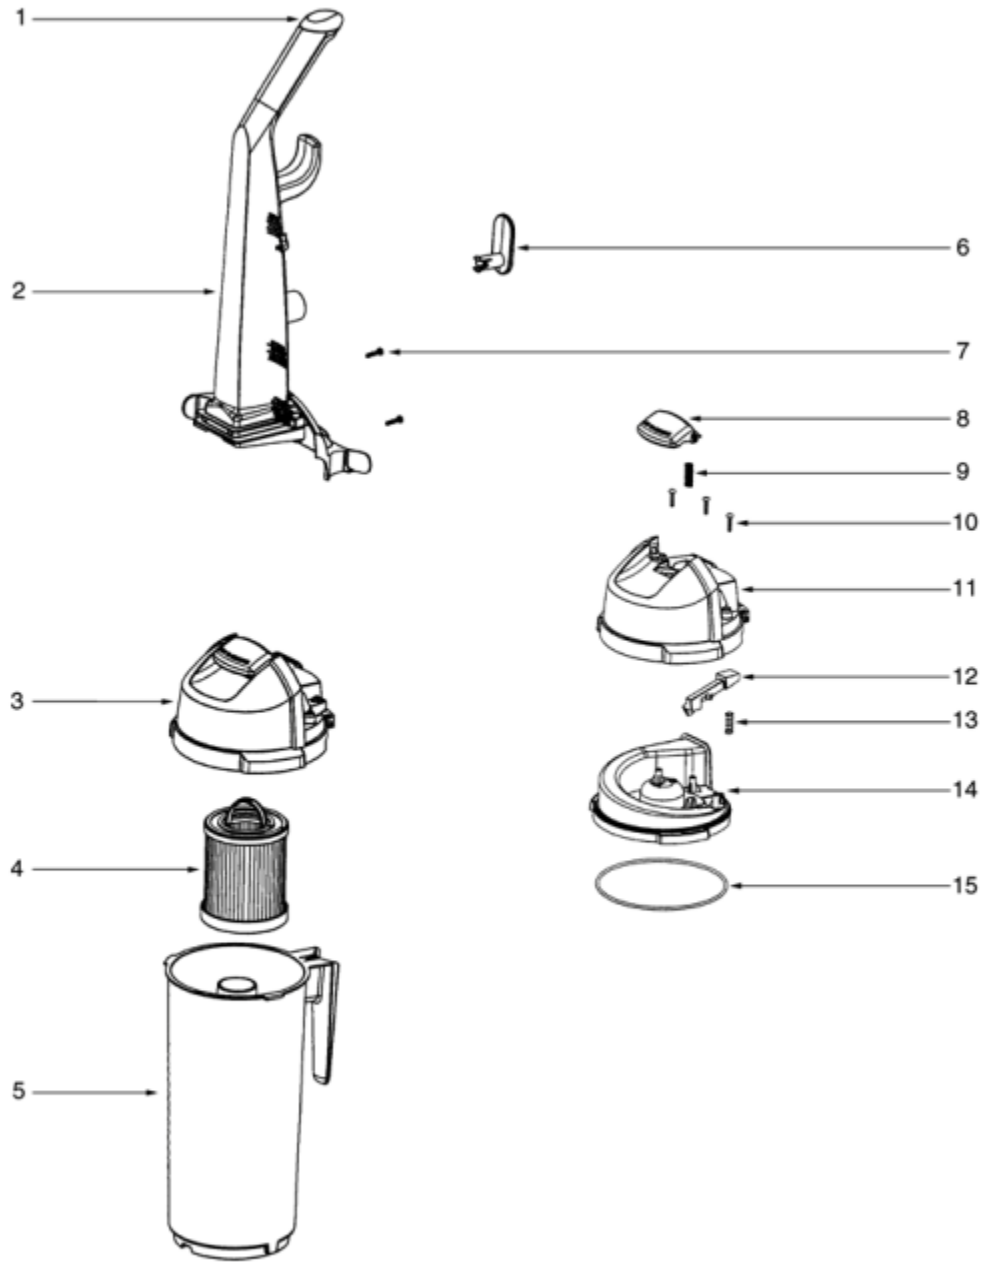

PARTS 3 - 5740A-1

PARTS 3 - 5740A-1

Ref #	Part	Description	Comments	Qty
1	E-71235-119N	CAP - HANDLE		
2	E-71473	HANDLE ASSEMBLY		
3	E-71537-1	CYCLONE ASSEMBLY		
4	E-61825	DUST CUP FILTER (57/5800'S)		
5	E-61864-1	DUST CUP ASSY - PKGD		
6	E-70864A-119N	HOOK - CORD		
7	E-53238-44	SCREW PACKAGE		
8	E-71479-333N	LATCH - DUST CUP		
9	E-61866	SPRING PACKAGE		
10	E-53238-27	SCREW PACKAGE		
11	E-72004-1	CYCLONE ASSEMBLY		
12	E-71785-119N	CATCH - FILTER IN PLACE		
13	E-61867	SPRING PACKAGE		
14	E-71451-119N	CYCLONE		
15	E-71475	GASKET - CYCLONE		

PARTS 2 - 5740A-1

PARTS 2 - 5740A-1

Ref #	Part	Description	Comments	Qty
1	E-38680-29	SUPPLY CORD & TERMINAL AS		
2	E-39455-1	SWITCH - ROCKER		
3	E-60192-1	WIRE SPLICE 5		
4	E-72126B	REAR HOUSING ASSEMBLY		
5	E-71649	GASKET-MOTOR		
6	E-60261-11	MOTOR ASSY. (NLA)		
7	E-71483	GASKET - DIRT CUP LOWER		
8	E-71480	FILTER - PRE-MOTOR		
9	E-61863-1	MOTOR COVER ASSY - PACKAG		
11	E-71460-313N	LENS - HEADLAMP		
12	E-53238-44	SCREW PACKAGE		
13	E-70701-2	SOCKET & TERMINAL ASSY		
14	E-57940-2	HEADLIGHT		
15	E-39252-1	THERMOSTAT & TERMINAL ASS		
16	E-72127	SWITCH COVER ASSEMBLY		
18	E-71482	GASKET - INTAKE		
20	E-71455-119N	TOOL PACK - LOWER		
21	E-53238-27	SCREW PACKAGE		
22	E-61830	HEPA FILTER PKG - STYLE H		
23	E-72006-1	FILTER COVER & GRAPHICS A		
24	E-70084	BUSHING - MOTOR SUPPORT		
25	E-71484	GASKET - MOTOR COVER		
26	E-71465	CORD - JUMPER		
27	E-72224-1	FOAM - SOUND		
28	E-70651-1	TUBE - FLEXIBLE		