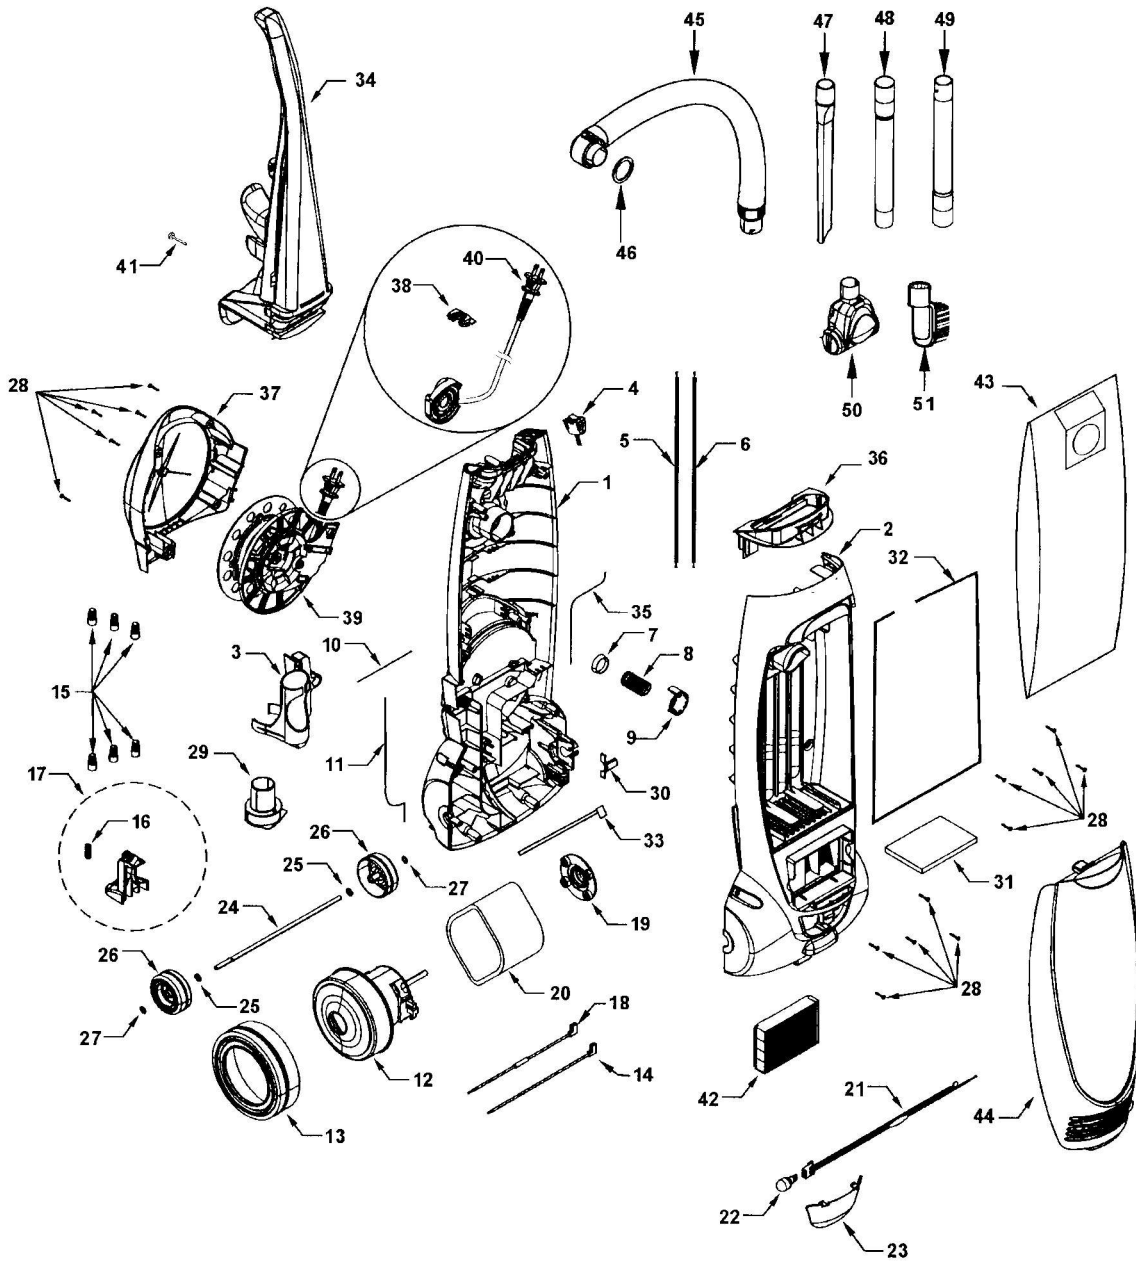

2 EXPLODED VIEW AND PARTS LIST

2.1. Body

2.1.1. Exploded View

2.1.2. Parts List (Body)

Ref. No.	Part No.	Part Name & Description	Quantity	Remarks
1	AC40KCRBZV07	Dust Compartment	1	
2	AC60KCRBZR0W	Dust Cover	1	
3	AC70PBXZZV07	Wand Holder	1	
4	AC98EARFZ0U	ON/OFF Switch	1	
5	AC43GBJAZO00	Lead Wire - White	1	
6	AC38GBJAZO00	Lead Wire - Black	1	
7	AC69KJMZV07	Protector	1	
8	AC70KBKFPZK00	Protector Spring	1	
9	AC68KAJDZV07	Protector Cover	1	
10	AC39ACSCZV00	Body Packing Right	1	
11	AC40ACRAZV00	Body Packing Left	1	
12	AC92FCHPZ000	Motor	1	
13	AC02FCHPZ000	Motor Support	1	
14	AC43GAWYZ000	Lead wire	1	
15	AC44DCNZ000	Crimp Connector		Shipped 10 per package
16	AC47NATCZ000	Cord Reel Spring	1	
17	AC94NCRAZY05	Brake Lever Assembly	1	
18	AC99WCHRZ000	Lead Wire Assembly	1	
19	AC03FCHPZ000	Motor Support	1	
20	AC99GAMMZ00	Noise Suppressor	1	
21	AC93HCHRZ000	Bulb Socket	1	
22	AC28GBKHZ000	Bulb	1	
23	AC21HCRAZ000	Window	1	
24	AC16CUSZ00	Wheel Shaft	1	
25	AXWG6E115FY	Washer	2	Shipped 10 per package
26	AC01CVZV07	Wheel	2	
27	AC74SUSZ00	Wheel Stopper	2	Shipped 10 per package
28	AXTN4+16BFY	Screw	10	Shipped 10 per package
29	AC52PBXZZV06	Connector Pipe	1	
30	AC78NZAZ000	Plastic Holder	1	
31	AC37KCRBZ000	Secondary Filter	1	
32	AC66KCRBZ000	Dust Compartment Packing	1	
33	AMC596-702	Wire Tie	1	Shipped 10 per package
34	AC95BCRAZV07	Handle Assembly	1	
35	AC39ACSDZV00	Body Packing Right	1	
36	AC66PCRAZV07	Tool Caddy	1	
37	AC36NCRAZV06	Cord Reel Cover	1	
38	AC14NCRAZV06	Cord Guide	1	
39	AC99NCRAZV06	Cord Reel Assembly	1	
40	AC98NCRAZ000	Contact Disc Assembly	1	
41	AC73BCJTJZ000	Handle Screw	1	
42	AC38KBRMZ000	Exhaust Filter ^ - (5QtJ"7	1	
43	AC16KBYTZ000	Dust Bag P - /WC. IH \fA fUfa.)	1	
44	AC48HDDHZROW	Cover	1	
45	AC84PCRAZV06	Hose Assembly	1	
46	AC64HAMMZ00	Packing	1	
47	AC60RZFZVU6	Crevice Tool	1	
48	AC40PBRKZV06	Extension Wand	1	
49	AC40PBRZV06	Extension Wand (With Tabs)	1	
50	AC80SCXZZV07	Air Turbine	1	
51	AC88RYUZV06	Dusting Brush	1