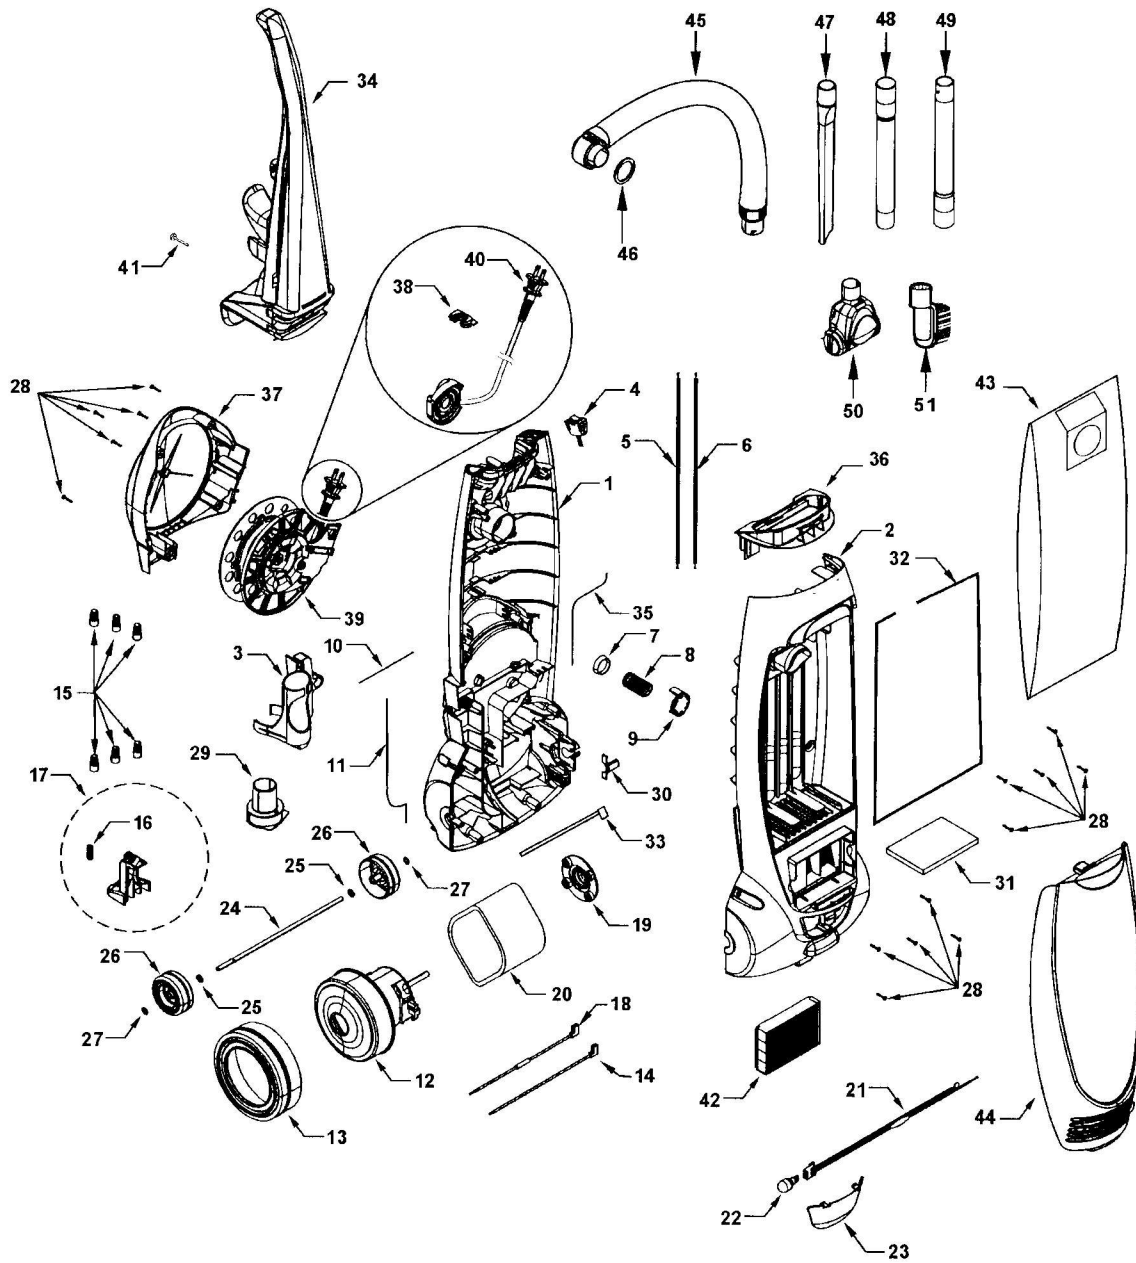

2 EXPLODED VIEW AND PARTS LIST

2.1. Body

2.1.1. Exploded View

2.1.2. Parts List (Body)

Ref. No.	Part No.	Part Name & Description	Quantity	Remarks
1	AC40KCRBZV07	Dust Compartment	1	
2	AC60KCRBZR0W	Dust Cover	1	
3	AC70PBXZZV07	Wand Holder	1	
4	AC98EARFZ0U	ON/OFF Switch	1	
5	AC43GBJAZO00	Lead Wire - White	1	
6	AC38GBJAZ000	Lead Wire - Black	1	
7	AC69KJMZV07	Protector	1	
8	AC70KBFZK00	Protector Spring	1	
9	AC68KAJDZV07	Protector Cover	1	
10	AC39ACSCZV00	Body Packing Right	1	
11	AC40ACRAZV00	Body Packing Left	1	
12	AC92FCHPZ000	Motor	1	
13	AC02FCHPZ000	Motor Support	1	
14	AC43GAWYZ000	Lead wire	1	
15	AC44DCNZZ000	Crimp Connector		Shipped 10 per package
16	AC47NATCZ000	Cord Reel Spring	1	
17	AC94NCRAZY05	Brake Lever Assembly	1	
18	AC99WCHRZ000	Lead Wire Assembly	1	
19	AC03FCHPZ000	Motor Support	1	
20	AC99GAMMZ00	Noise Suppressor	1	
21	AC93HCHRZ000	Bulb Socket	1	
22	AC28GBKHZ000	Bulb	1	
23	AC21HCRAZ000	Window	1	
24	AC16CUSZ00	Wheel Shaft	1	
25	AXWG6E115FY	Washer	2	Shipped 10 per package
26	AC01CVZV07	Wheel	2	
27	AC74SUSZ00	Wheel Stopper	2	Shipped 10 per package
28	AXTN4+16BFY	Screw	10	Shipped 10 per package
29	AC52PBXZZV06	Connector Pipe	1	
30	AC78NZAZ000	Plastic Holder	1	
31	AC37KCRBZ000	Secondary Filter	1	
32	AC66KCRBZ000	Dust Compartment Packing	1	
33	AMC596-702	Wire Tie	1	Shipped 10 per package
34	AC95BCRAZV07	Handle Assembly	1	
35	AC39ACSDZV00	Body Packing Right	1	
36	AC66PCRAZV07	Tool Caddy	1	
37	AC36NCRAZV06	Cord Reel Cover	1	
38	AC14NCRAZV06	Cord Guide	1	
39	AC99NCRAZV06	Cord Reel Assembly	1	
40	AC98NCRAZ000	Contact Disc Assembly	1	
41	AC73BCJTJZ000	Handle Screw	1	
42	AC38KBRMZ000	Exhaust Filter ^ - (5QtJ"7	1	
43	AC16KBYTZ000	Dust Bag P - /WC. IH \fA fUfa.)	1	
44	AC48HDDHZROW	Cover	1	
45	AC84PCRAZV06	Hose Assembly	1	
46	AC64HAMMZ00	Packing	1	
47	AC60RZFPZV06	Crevice Tool	1	
48	AC40PBRKZV06	Extension Wand	1	
49	AC40PBR LZV06	Extension Wand (With Tabs)	1	
50	AC80SCXZZV07	Air Turbine	1	
51	AC88RYUZV06	Dusting Brush	1