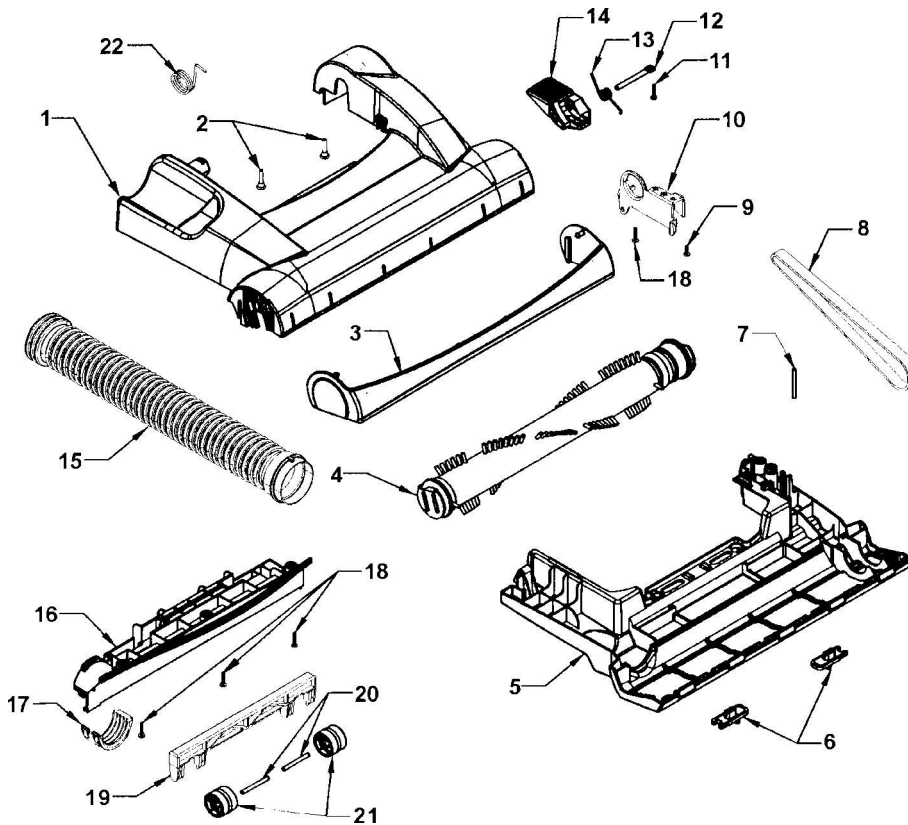

2.2. Nozzle Housing

2.2.1. Exploded View

2.2.2. Parts List (Nozzle Housing)

Ref. No.	Part No.	Part Name & Description	Quantity	Remarks
1	AC01ADDHZERUW	Nozzle Housing	1	
2	AMC68A-V30	Screw		
3	AC10ACKPZV06	Furniture Guard	1	
4	P-20088	Agitator	1	
5	AC27ACRAZV07	Lower Plate	1	Shipped 10 per package
6	AC68NCRAZV06	Latch		
7	AC43SAFXZ000	Belt Guard	1	
8	AC28SCZPZ000	Belt	1	Shipped 10 per package
9	AXTN4+10BFY	Frame	1	
10	AMC43A-2V0	Frame	1	
11	AXTN4+16BFY	Screw		
12	AMC51A-V30	Pedal Shaft	1	
13	AC58AAFVZ00	Pedal Spring	1	
14	AC47A2VZV06	Pedal	1	
15	AC34PCRAZV06	Nozzle Hose	1	
16	AC02ACRAZV06	Upper Body	1	
17	AC12ACRAZV06	Upper Body Cap	1	
18	AXTN4+16BFY	Screw		Shipped 10 per package
19	AC61KDDHZV06	Nozzle Roller Cam	1	
20	AC16CNXZ00	Roller Shaft		
21	AC90QNGZV06	Wheel		
22	AC40RCKPZ000	Floor Nozzle Spring	1