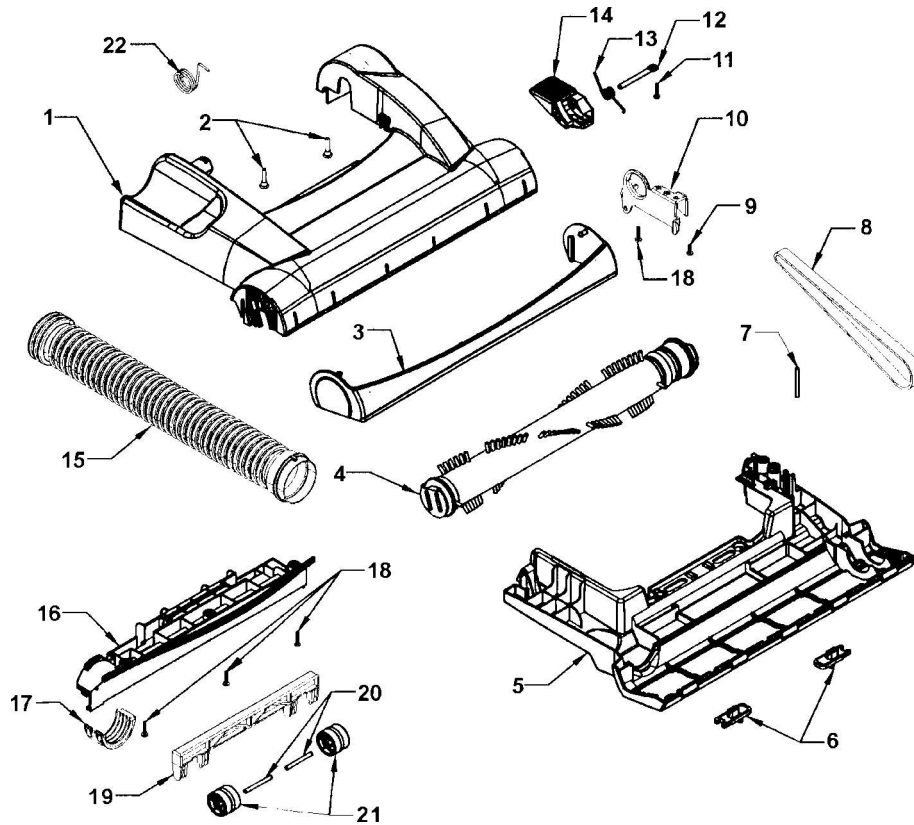

2.2. Nozzle Housing

2.2.1. Exploded View

2.2.2. Parts List (Nozzle Housing)

Ref. No.	Part No.	Part Name & Description	Quantity	Remarks
1	AC01ADDHZRUW	Nozzle Housing	1	
2	AMC68A-V30	Screw		
3	AC10ACKPZV06	Furniture Guard	1	
4	P-20088	Agitator	1	
5	AC27ACRAZV07	Lower Plate	1	Shipped 10 per package
6	AC68NCRZV06	Latch		
7	AC43SAFXZ000	Belt Guard	1	
8	AC28SCZPZ000	Beit	1	Shipped 10 per package
9	AXTN4+10BFY	Screw	1	
10	AMC43A-2V0	Frame	1	
11	AXTN4+16BFY	Screw		
12	AMC51A-V30	Pedal Shaft	1	
13	AC58AAFVZ00	Pedal Spring	1	
14	AC47A2VZV06	Pedal	1	
15	AC34PCRAZV06	Nozzle Hose	1	
16	AC02ACRAZV06	Upper Body	1	
17	AC12ACRAZV06	Upper Body Cap	1	
18	AXTN4+16BFY	Screw		Shipped 10 per package
19	AC61KDDHZV06	Nozzle Roller Cam	1	
20	AC16CNXZ00	Roller Shaft		
21	AC90QNGZV06	Wheel		
22	AC40RCKPZ000	Floor Nozzle Spring	1