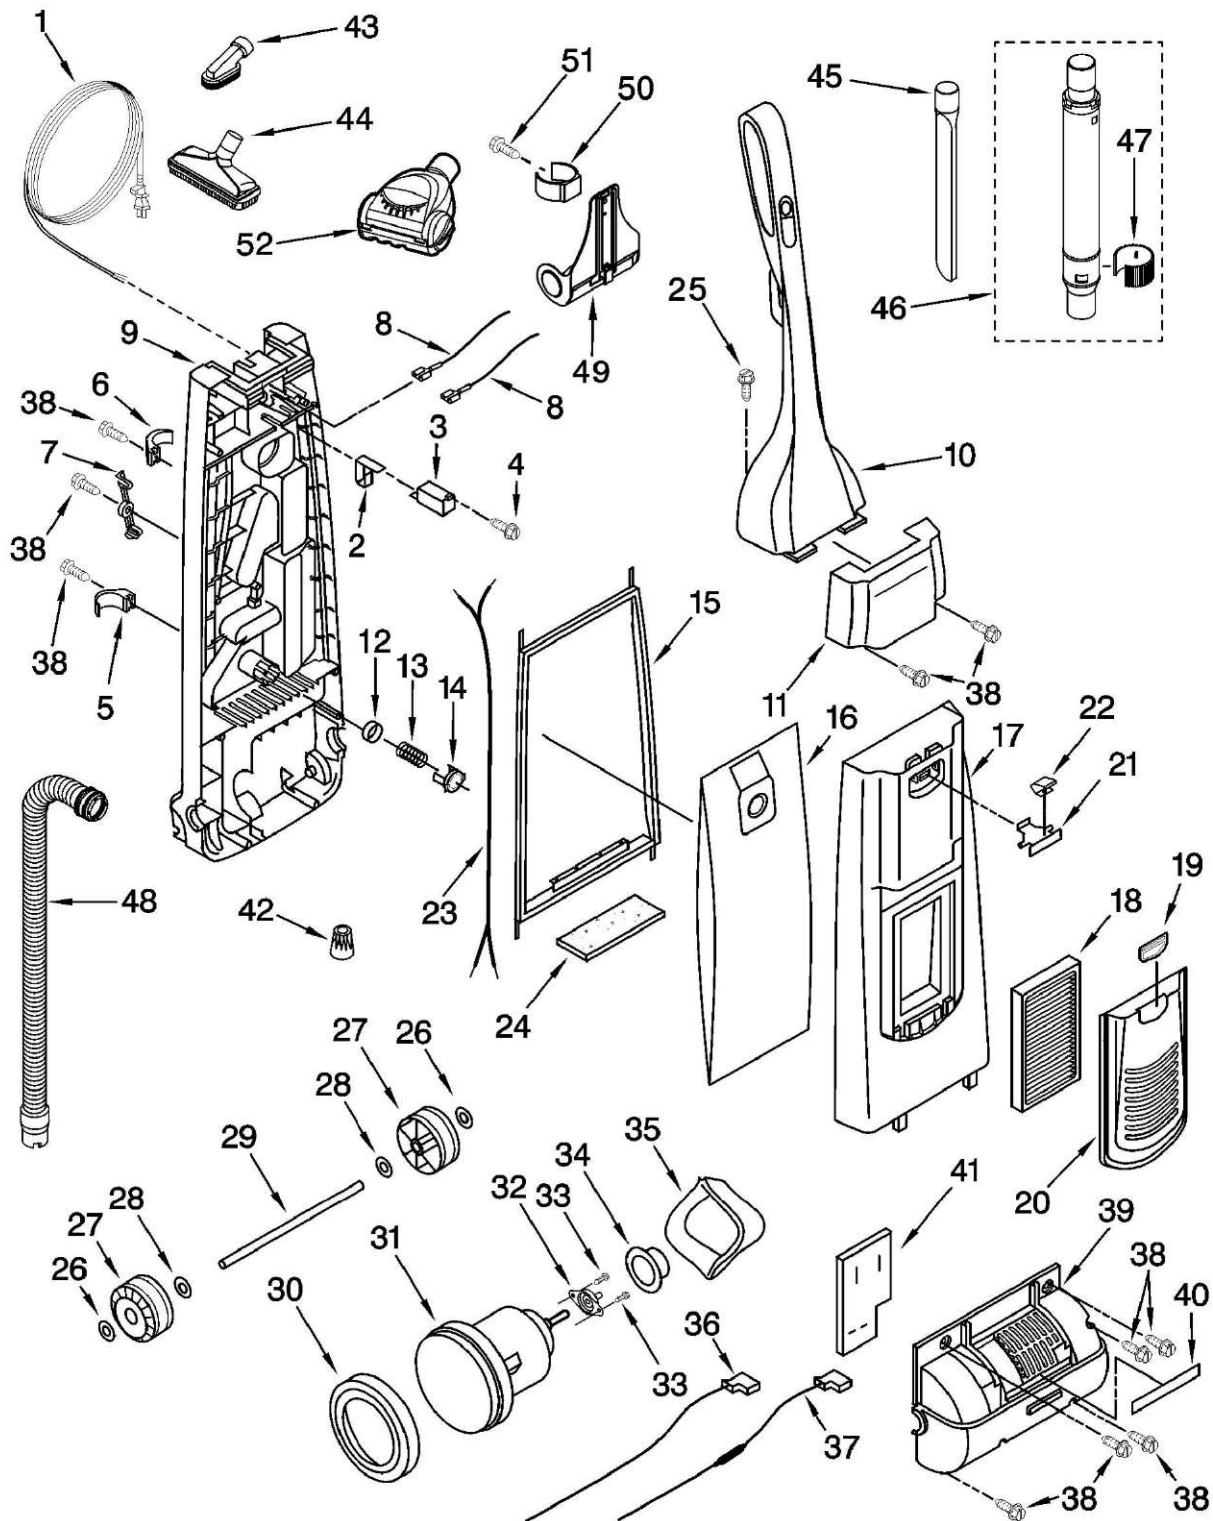

2 EXPLODED VIEW AND PARTS LIST

2.1. Body

2.1.1. Exploded View

2.1.2. Parts List (Body)

Ref. No.	Part No.	Item Name & Description	Quantity	Remarks
1	AC97EBZXZV06	Power Cord	1	
2	AC15EZA00	Switch Lever	1	
3	AC98EYUZ00	ON/OFF Switch	1	
4	AC68AZAZ00	Screw (ON/OFF Switch)	1	Shipped 10 Per Package
5	AC70PZAZV07	Hose Holder	1	
6	AC70PAEKZV07	Wand Holder	1	
7	AC29FAMAZV07	Holder	1	
8	AC38GARTZ000	Lead Wire - Switch		
9	AC40KBGBZV07	Dust Compartment	1	
10	AC95BCKTZP0B	Handle Assy	1	
11	AC03EAMBZP0B	Switch Cover	1	
12	AC69KJMZV07	Protector	1	
13	AC70KAMAZW00	Protector Spring	1	
14	AC68KAJDZV07	Protector Case	1	
15	AC66NAMAZV07	Dust Container Packing	1	
16	AC16KDDWZ000	Dust Bag	1	
17	AC60KDJUJUPUB	Dust Cover	1	
18	AC38KCNPZ000	Exhaust Filter (HEPA)	1	
19	AC15KAMAZV06	Filter Cover Latch	1	
20	AC41KDJUJUPUB	Filter Cover	1	
21	AC08DANPZV06	Dust Cover Latch	1	
22	AC87NTGZ000	Latch Spring	1	
23	AMC37G-V200U	Wire Cord	1	
24	AC30KAMAZ00	Secondary Filter	1	
25	AC73BAMAZ000	Handle Screw	1	
26	AC74SUSZ00	Stopper Wheel	2	Shipped 10 Per Package
27	AC99CBSAZV06	Wheel	2	
28	AXWG6E115FY	Washer	2	Shipped 10 Per Package
29	AC16CUSZ00	Roller Shaft	1	
30	AC02FCJYZ000	Motor Support Rubber (Front)	1	
31	AC92FCJYZ000	Fan Motor	1	
32	AC25SCJYZ000	Motor Flange	1	
33	AXTN4+12FFY	Screw (Flange)		
34	AC03FAFYZ00	Motor Support Rubber (Rear)	1	
35	AC99GAMMZ00	Noise Suppressor	1	
36	AC38GARTZ000	Lead Wire (Motor)	1	
37	AC99WAUDZ000	Lead Assembly Fuse	1	
38	AXTN4+16BFY	Screw	10	Shipped 10 Per Package
39	AC09FBFEZP0B	Motor Case	1	Includes item 40
40	AC19AAMAZV06	Motor Case Packing	1	
41	AC38KBFEZV00	Exhaust Filter	1	
42	AMC-1CTCE23	Wire Connector		Shipped 10 Per Package
43	AC88RYUZV06	Dusting Brush	1	
44	AC63RZFZVU6	Combination Brush	1	
45	AC60RZFZVU6	Crevice Tool	1	
46	AC93PHGZV06	Extension Wand	1	
47	AC54PYUZV06	Suction Regulator	1	
48	AC84PAMAZV06	Hose	1	
49	AC66PBPZV06	Caddy (Turbine)	1	
50	AC82DCJRZV06	Locking Clip	1	
51	AXTN4+16BFP	Screw	1	Shipped 10 Per Package
52	AC80SCWZZV0N	Air Turbine	1	