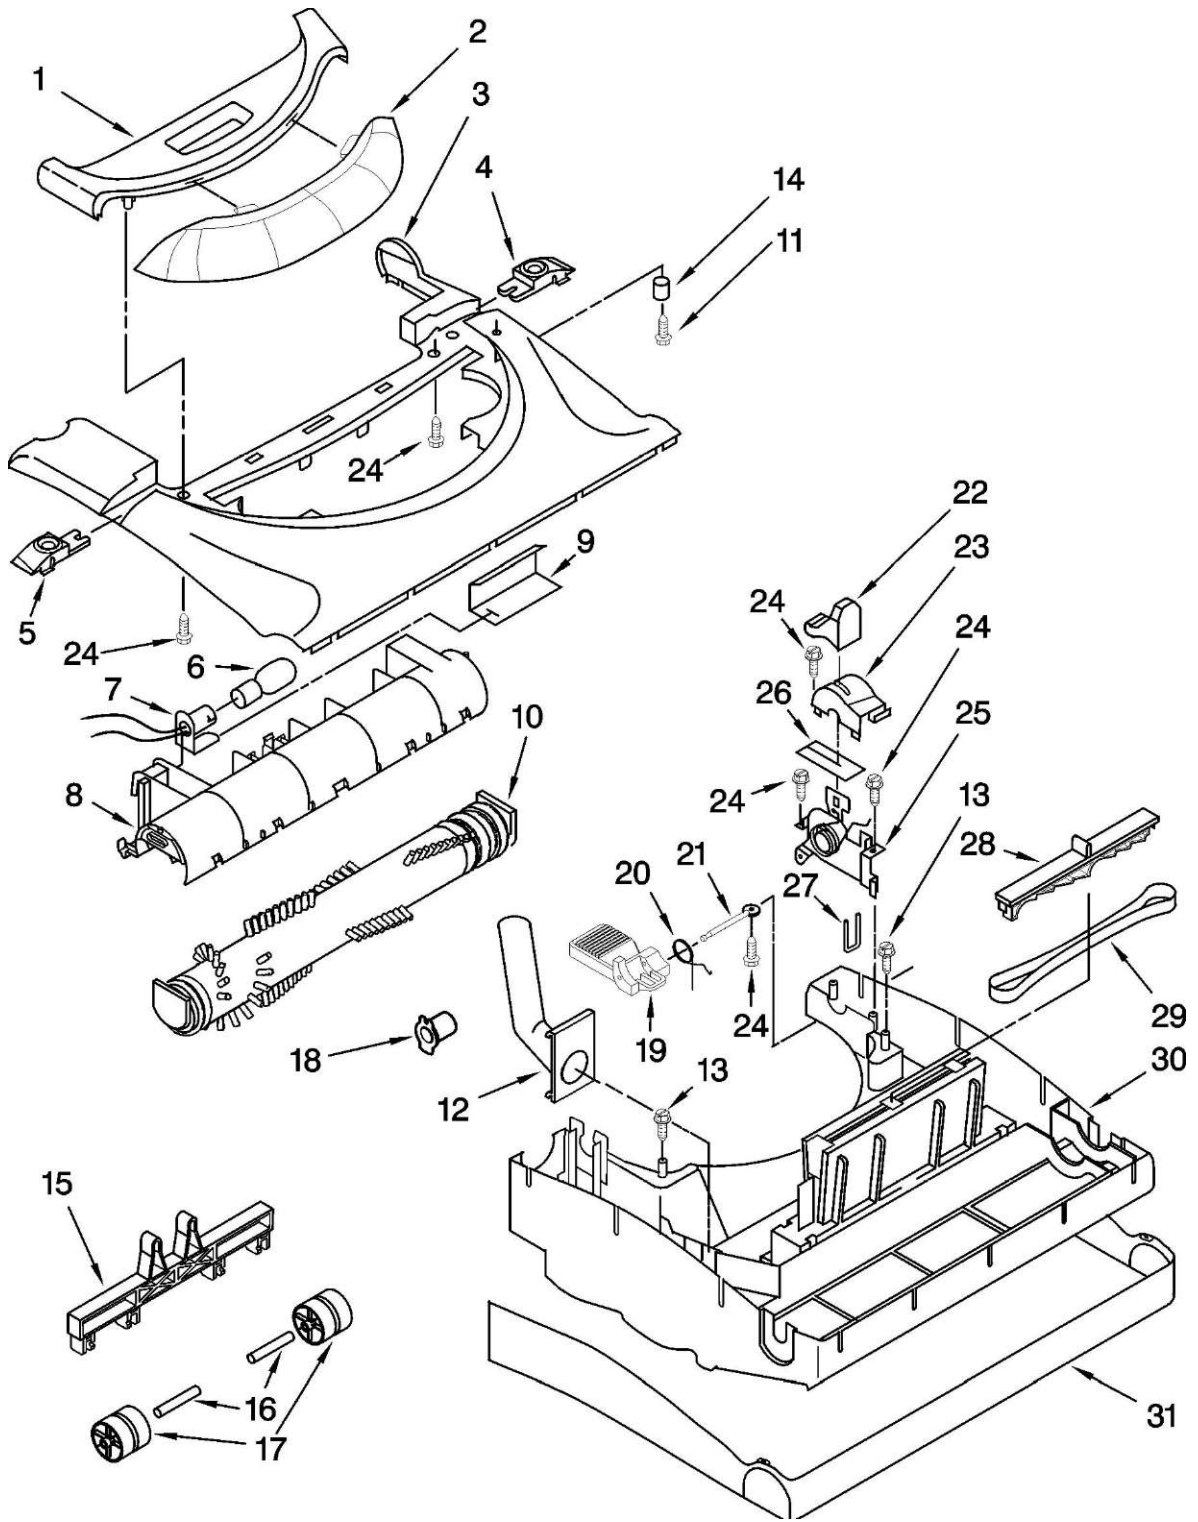

2.2. Nozzle Housing

2.2.1. Exploded View

2.2.2. Parts List (Nozzle Housing)

Ref. No.	Part No.	Item Name & Description	Quantity	Remarks
1	AC24HAVPZVU6	Light Cover	1	
2	AC21HAGZZ00	Window	1	
3	AC01ADJU0PUB	Nozzle	1	
4	AC08DAMAZP0B	Nozzle Latch Left	1	
5	AC08DAMBZP0B	Nozzle Latch Right	1	
6	AC28GADFZ00	Light Bulb	1	
7	AC93HURZ00	Bulb Socket	1	
8	AC01QAMDZ000	Agitator Cover	1	
9	AC22HAVGZ00	Reflector	1	
10	AC84RCJYZ000	Agitator	1	
11	AXTN4+24BFY	Screw (Belt Guard)	1	Shipped 10 Per Package
12	AC70SZAZV06	Nozzle Pipe	1	
13	AMC68A-V30	Screw		Shipped 10 Per Package
14	AC43SANPZ000	Belt Guard	1	
15	AC61KJPZV06	Height Adjustment Cam	1	
16	AC16CNXZ00	Roller Shaft		
17	AC99QCYBZV06	Nozzle Wheel		
18	AMC25S-V00	Plastic Shaft	1	
19	AC47A2VZV06	Pedal	1	
20	AC58AAFVZ00	Pedal Spring	1	
21	AMC51A-V30	Pedal Shaft	1	
22	AC42AAFYZV06	Foot Cover Pedal	1	
23	AC43SAMAZP0B	Belt Cover	1	
24	AXTN4+16BFY	Screw		Shipped 10 Per Package
25	AC92BAMAZ000	Belt Shifter	1	
26	AC04RANPZV06	Nozzle Packing	1	
27	AMC43S-V00	Belt Cover	1	
28	AC57HJPZV06	Sliding Knob Height Adjust	1	
29	AC28SCZPZ000	Belt	1	
30	AC27AAMDZV07	Lower Plate	1	
31	AC10AAMDZV06	Furniture Guard	1