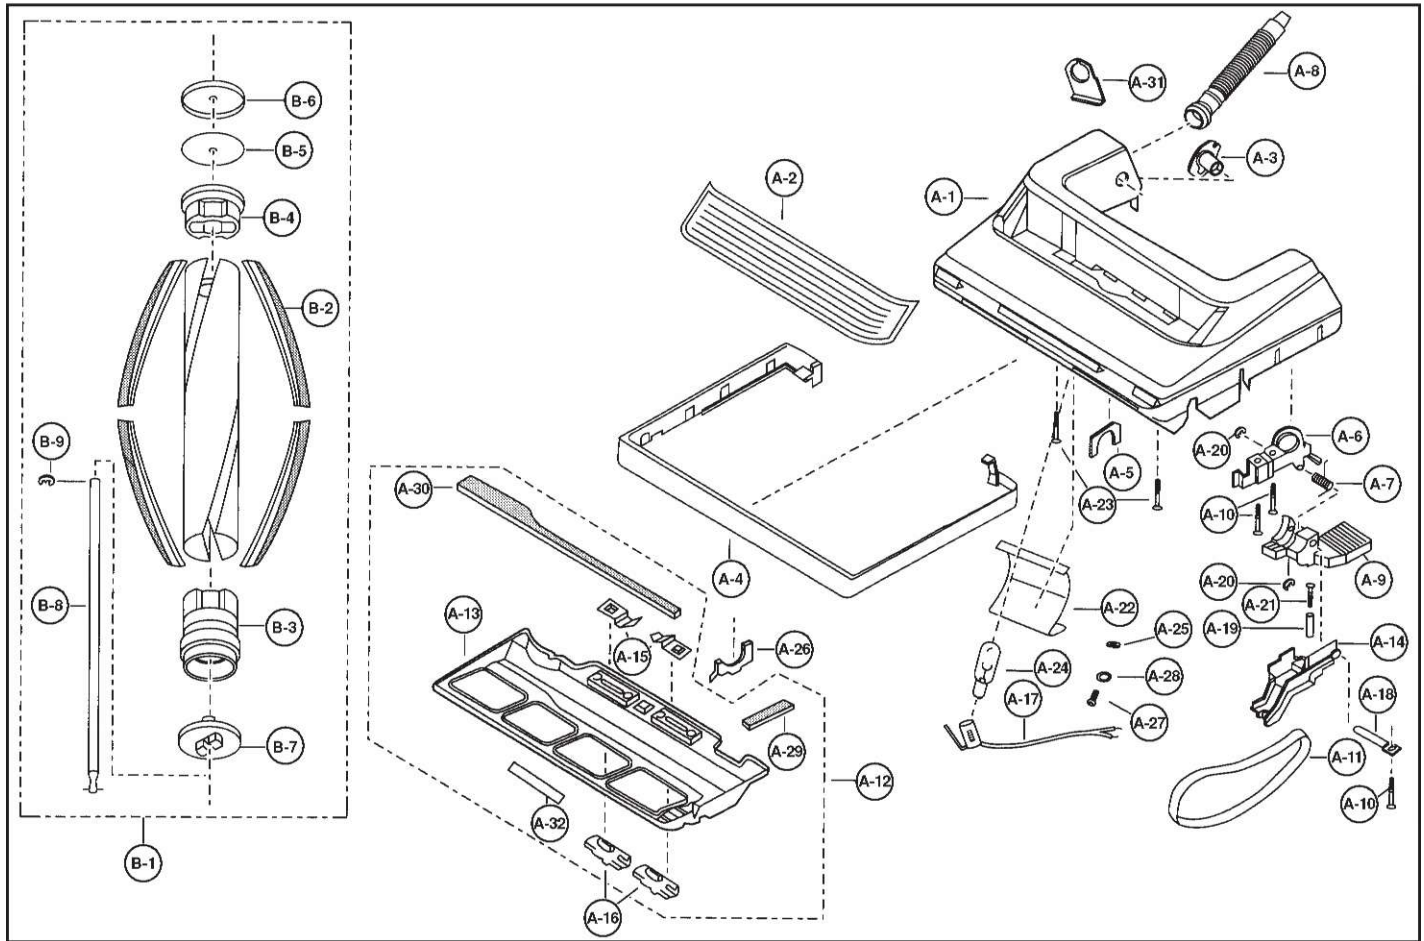

PANASONIC Original & Replacement

Models V5217, V5227, V5237, V5247

PARTS List (Nozzle HOUSING)

KEY	PART NO.	DESCRIPTION	KEY	PART NO.	DESCRIPTION
A-1	P-73049	Nozzle Housing	A-21	P-AXTN4+28BFY	Screw (Spacer)
A-2	P-75814	Window	A-22	P-84HURZW00	Reflector
A-3	P-73900	shaft (Plastic)	A-23	P-68A-V30	Screw (Nozzle)
A-4	P-74036	Furniture Guard	A-24	FA-3500	bulb
A-5	P-76425	Packing (Nozzle)	A-25	P-XWA5BFY	Spring (Washer)
A-6	P-73421	Frame	A-26	P-76435	Agitator Holder
A-7	P-77206	spring (Pedal)	A-27	P-AXTN4+10BFY	Screw (Bulb Socket)
A-8	P-72404	Nozzle Hose (Blow Molded) v5217, V5227, V5247	A-28	P-77120	Washer
A-8	P-72408	Nozzle Hose (Wire Reinforced) V5217, V5227, V5247	A-29	P-39A-2V0	Packing (Lower Plate Right)
A-9	P-73728	Pedal	A-30	P-76107	Packing (Lower Plate Left)
A-10	P-77020	screw (Frame)	A-31	P-73840	Hose Supporter
A-11	P-MC270Bv	Belt UB8 2 Pk	A-32	P-07ZADFZ00	Warning Label
A-11	PR-1010	Belt uB8	PARTS LIST (AGITATOR)		
A-12	P-76017	Lower Plate Assembly	B-1	P-20014	Agitator
A-13	P-27AADGZ00	Lower Plate	B-2	P-22022	Brush Strip 4 Pk
A-14	P-73425	Belt Cover (Rear)	B-3	P-20654	Agitator Pulley
A-15	P-70NYUZ00	Stop Latch Spring V5227, V5247	B-4	P-20742	Agitator Holder
A-15	P-76870	Stop Latch Spring V5217, V5237	B-5	P-20640	Filter
A-16	P-76415	Latch	B-6	P-20521	End Cap (Right)
A-17	P-93HUsZ00	Bulb Socket	B-7	P-20522	End Cap (Left)
A-18	P-73742	Pedal Shaft	B-8	P-20605	Agitator Shaft
A-19	P-72070	Spacer	B-9	P-XUC4FY	E-Clip
A-20	P--XUC4FY	E-clip