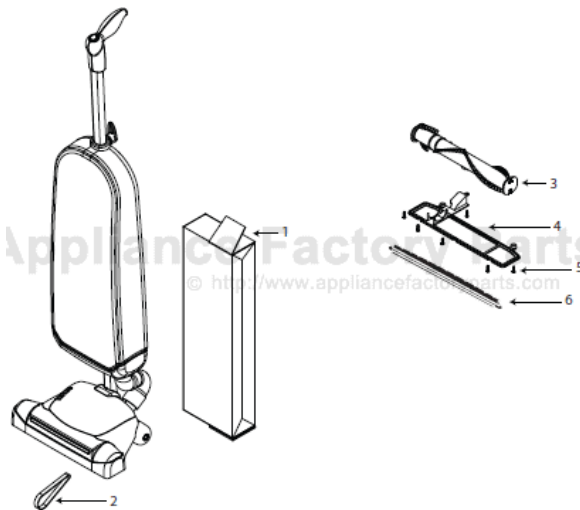

This Owner's Manual is provided and hosted by Appliance Factory Parts.

Shop Vac SV500 Owner's Manual

[Shop genuine replacement parts for Shop Vac SV500](#)

[Find Your Shop Vac Vacuum Cleaner Parts - Select From 487 Models](#)

----- Manual continues below -----

SV Series

Model/Modelo SV500

ITEM ARTICULO	DESCRIPTION DESCRIPCION	PART NO. PIEZA NO.
1	High Efficiency Collection Bag Bolsa colector de alta eficiencia	SV-9197811
2	Belt Correa	SV-9197911
3	Brush Roller Assembly Conjunto de rodillo de cepillo	SV-3850020
4	Brush Roller & Belt Cover Rodillo de cepillo y tapa de correa	SV-3856102
5	Screw Flat Head, KA40, 15mm Tornillo de cabeza plano, KA40, 15mm	SV-2783105
6	Blade Cuchilla	SV-3850120