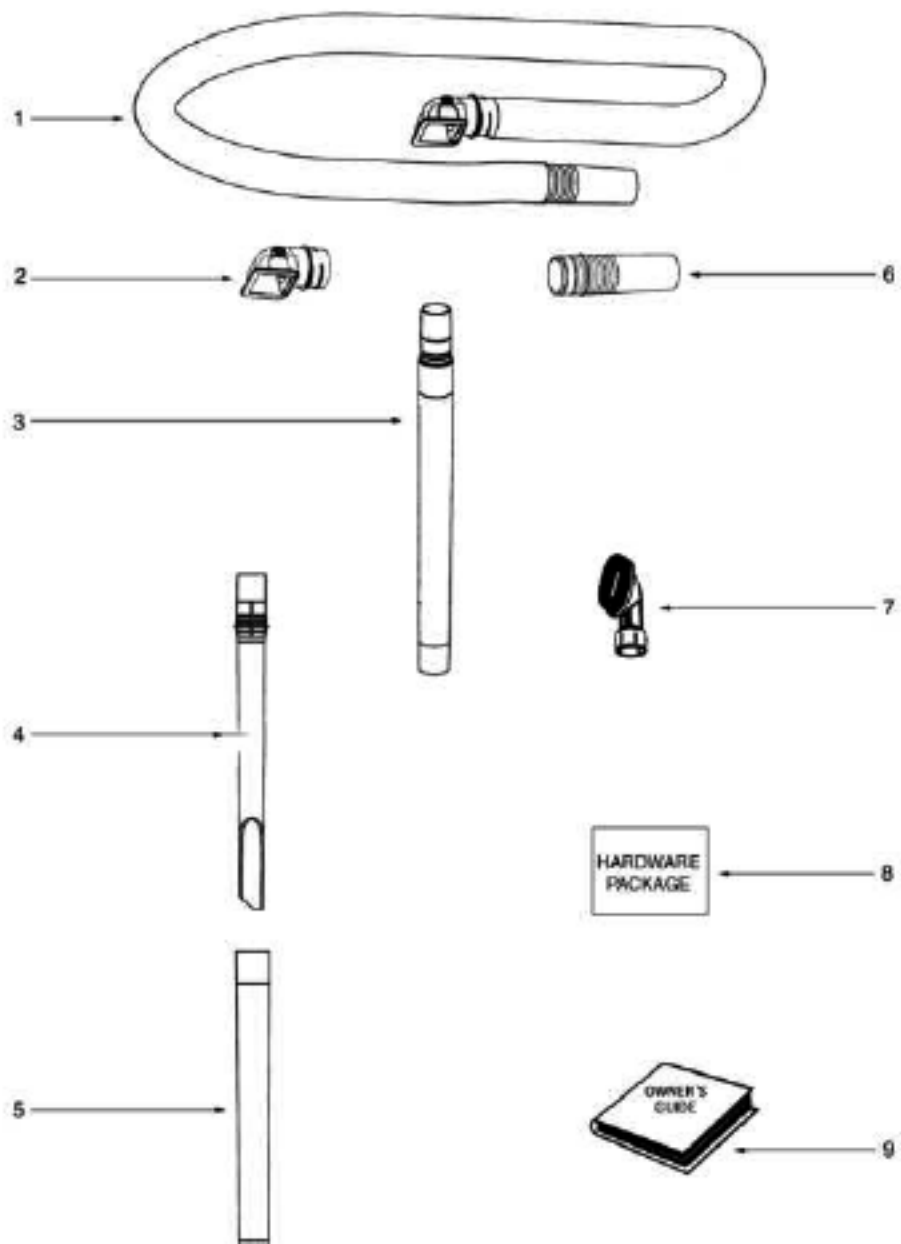

Ref#	Part	Description	Comments	Qty
1	61865-1	HOSE ASSY - CTND		
2	71725-313N	ADAPTER - HOSE		
3	71492A	NESTING WAND ASSEMBLY		
4	71956A-355N	WAND - CREVICE		
5	71973-119N	WAND - OUTER		
6	70559A-119N	COUPLING - HOSE		
7	60990-2	COMBINATION BRSH BRSTLD-C		
8	72323	PACKAGE - HARDWARE		
9	71496A	OWNER'S GUIDE		
	71496	OWNER'S GUIDE