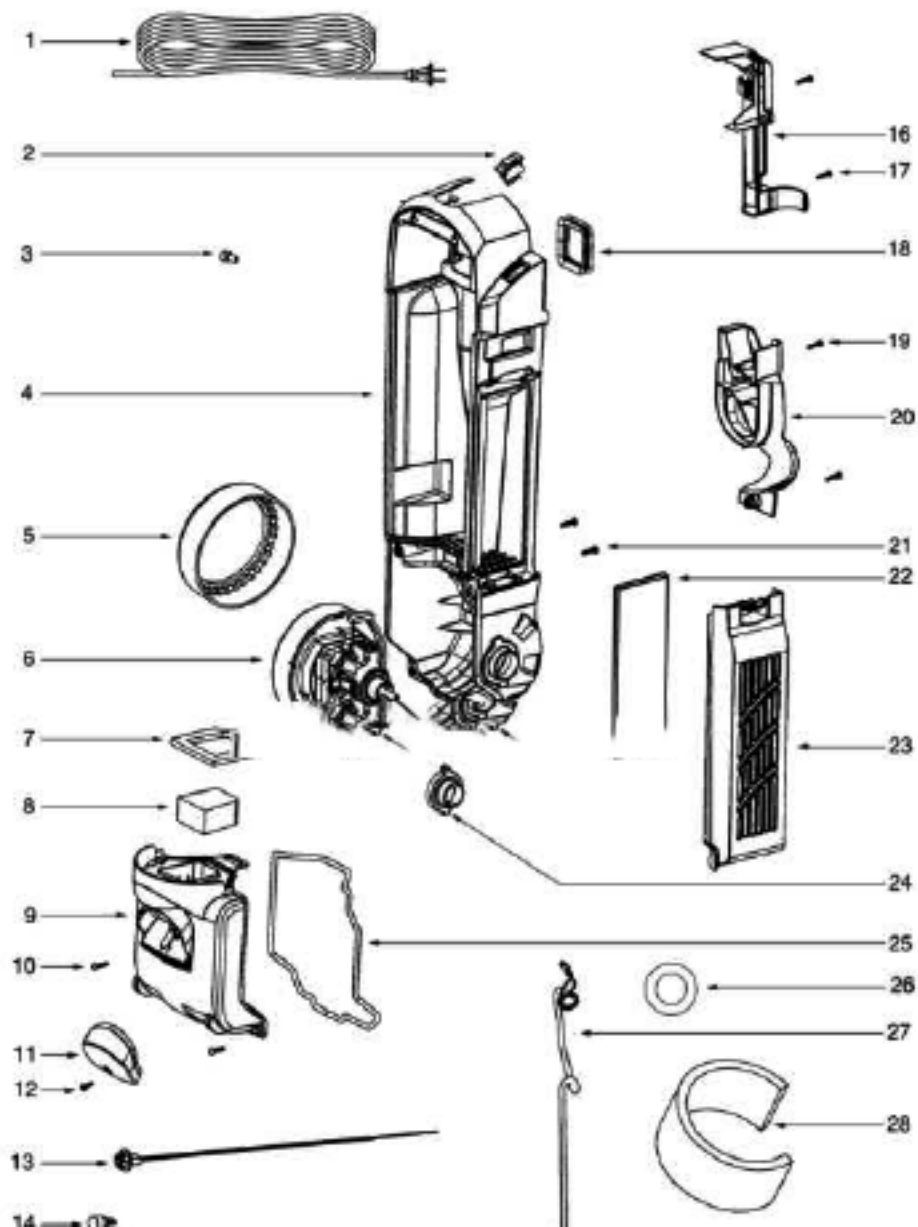

Ref#	Part	Description	Comments	Qty
1	71235-119N	CAP - HANDLE		
2	71473	HANDLE ASSEMBLY		
3	71537-9	CYCLONE ASSEMBLY		
4	61825	DUST CUP FLTR(STYLE DCF3)		
5	61864-1	DUST CUP ASSY - PKGD		
6	70864A-119N	HOOK - CORD		
7	53238-44	SCREW PACKAGE		
8	71479-333N	LATCH - DUST CUP		
9	61866	SPRING PACKAGE		
10	53238-27	SCREW PACKAGE		
11	72004-9	CYCLONE ASSEMBLY		
12	71785-119N	CATCH - FILTER IN PLACE		
13	61867	SPRING PACKAGE		
14	71451-119N	CYCLONE		
15	71475	GASKET - CYCLONE		
	72004-1	CYCLONE ASSEMBLY		
	71537-1	CYCLONE ASSEMBLY		

Ref#	Part	Description	Comments	Qty
1	38680-29	SUPPLY CORD & TERMINAL AS		
2	38455-1	SWITCH - ROCKER		
3	60192-1	WIRE SPLICE 5		
4	72126B	REAR HOUSING ASSEMBLY		
5	71649	GASKET - MOTOR CAN (Eumek		
6	60261-11	MOTOR ASSEMBLY - PACKAGED		
7	71483	GASKET - DIRT CUP LOWER		
8	71480	FILTER - PRE-MOTOR		
9	61863-8	MOTOR COVER ASSY - PACKAG		
11	71460-313N	LENS - HEADLAMP		
12	53238-44	SCREW PACKAGE		
13	70701-2	SOCKET & TERMINAL ASSY		
14	57940-2	LAMP - HEADLIGHT		
15	39252-1	THERMOSTAT & TERMINAL ASS		
16	72127	SWITCH COVER ASSEMBLY		
18	71482	GASKET - INTAKE		
20	71455-119N	TOOL PACK - LOWER		
21	53238-27	SCREW PACKAGE		
22	61845	MICRON FILTER INSERT-STYL		
23	72103-4	MICRON FLTR CVR & GRPHCS		
24	70084	BUSHING - MOTOR SUPPORT		
25	71484	GASKET - MOTOR COVER		
26	71969-1	GASKET - MOTOR HUB		
27	71465	CORD - JUMPER		
28	72224-1	FOAM - SOUND		
29	70651-1	TUBE - FLEXIBLE		
30	72167	PLUG		