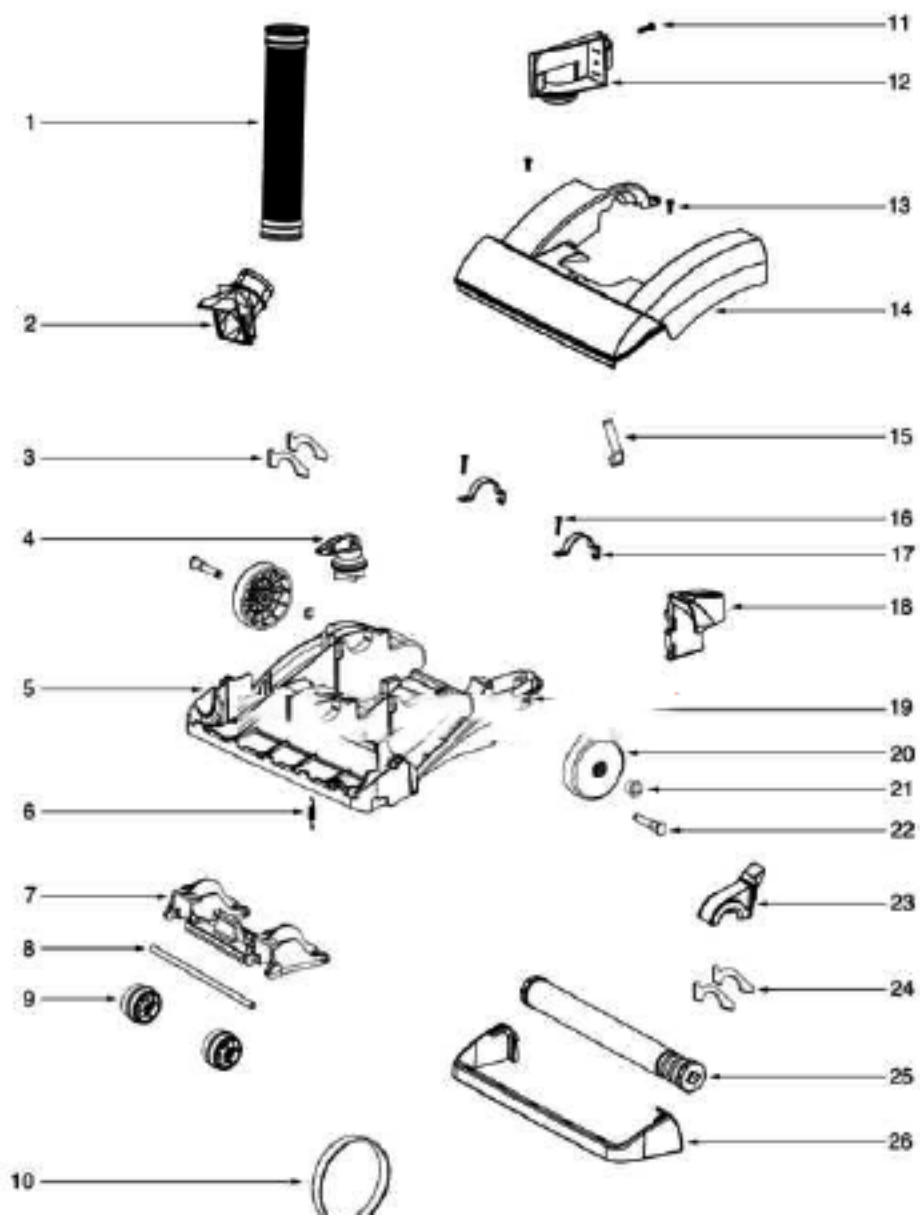

Ref#	Part	Description	Comments	Qty
1	71235-119N	CAP - HANDLE		
2	71473	HANDLE ASSEMBLY		
3	71537-9	CYCLONE ASSEMBLY		
4	61825	DUST CUP FLTR(STYLE DCF3)		
5	61864-1	DUST CUP ASSY - PKGD		
6	70864A-119N	HOOK - CORD		
7	53238-44	SCREW PACKAGE		
8	71479-333N	LATCH - DUST CUP		
9	61866	SPRING PACKAGE		
10	53238-27	SCREW PACKAGE		
11	72004-9	CYCLONE ASSEMBLY		
12	71785-119N	CATCH - FILTER IN PLACE		
13	61867	SPRING PACKAGE		
14	71451-119N	CYCLONE		
15	71475	GASKET - CYCLONE		
	72004-1	CYCLONE ASSEMBLY		
	71537-1	CYCLONE ASSEMBLY		

Ref#	Part	Description	Comments	Qty
1	38680-29	SUPPLY CORD & TERMINAL AS		
2	38455-1	SWITCH - ROCKER		
3	60192-1	WIRE SPLICE 5		
4	72126B	REAR HOUSING ASSEMBLY		
5	71649	GASKET - MOTOR CAN (Eumek		
6	60261-11	MOTOR ASSEMBLY - PACKAGED		
7	71483	GASKET - DIRT CUP LOWER		
8	71480	FILTER - PRE-MOTOR		
9	61863-8	MOTOR COVER ASSY - PACKAG		
11	71460-313N	LENS - HEADLAMP		
12	53238-44	SCREW PACKAGE		
13	70701-2	SOCKET & TERMINAL ASSY		
14	57940-2	LAMP - HEADLIGHT		
15	39252-1	THERMOSTAT & TERMINAL ASS		
16	72127	SWITCH COVER ASSEMBLY		
18	71482	GASKET - INTAKE		
20	71455-119N	TOOL PACK - LOWER		
21	53238-27	SCREW PACKAGE		
22	61845	MICRON FILTER INSERT-STYL		
23	72103-4	MICRON FLTR CVR & GRPHCS		
24	70084	BUSHING - MOTOR SUPPORT		
25	71484	GASKET - MOTOR COVER		
26	71969-1	GASKET - MOTOR HUB		
27	71465	CORD - JUMPER		
28	72224-1	FOAM - SOUND		
29	70651-1	TUBE - FLEXIBLE		
30	72167	PLUG		