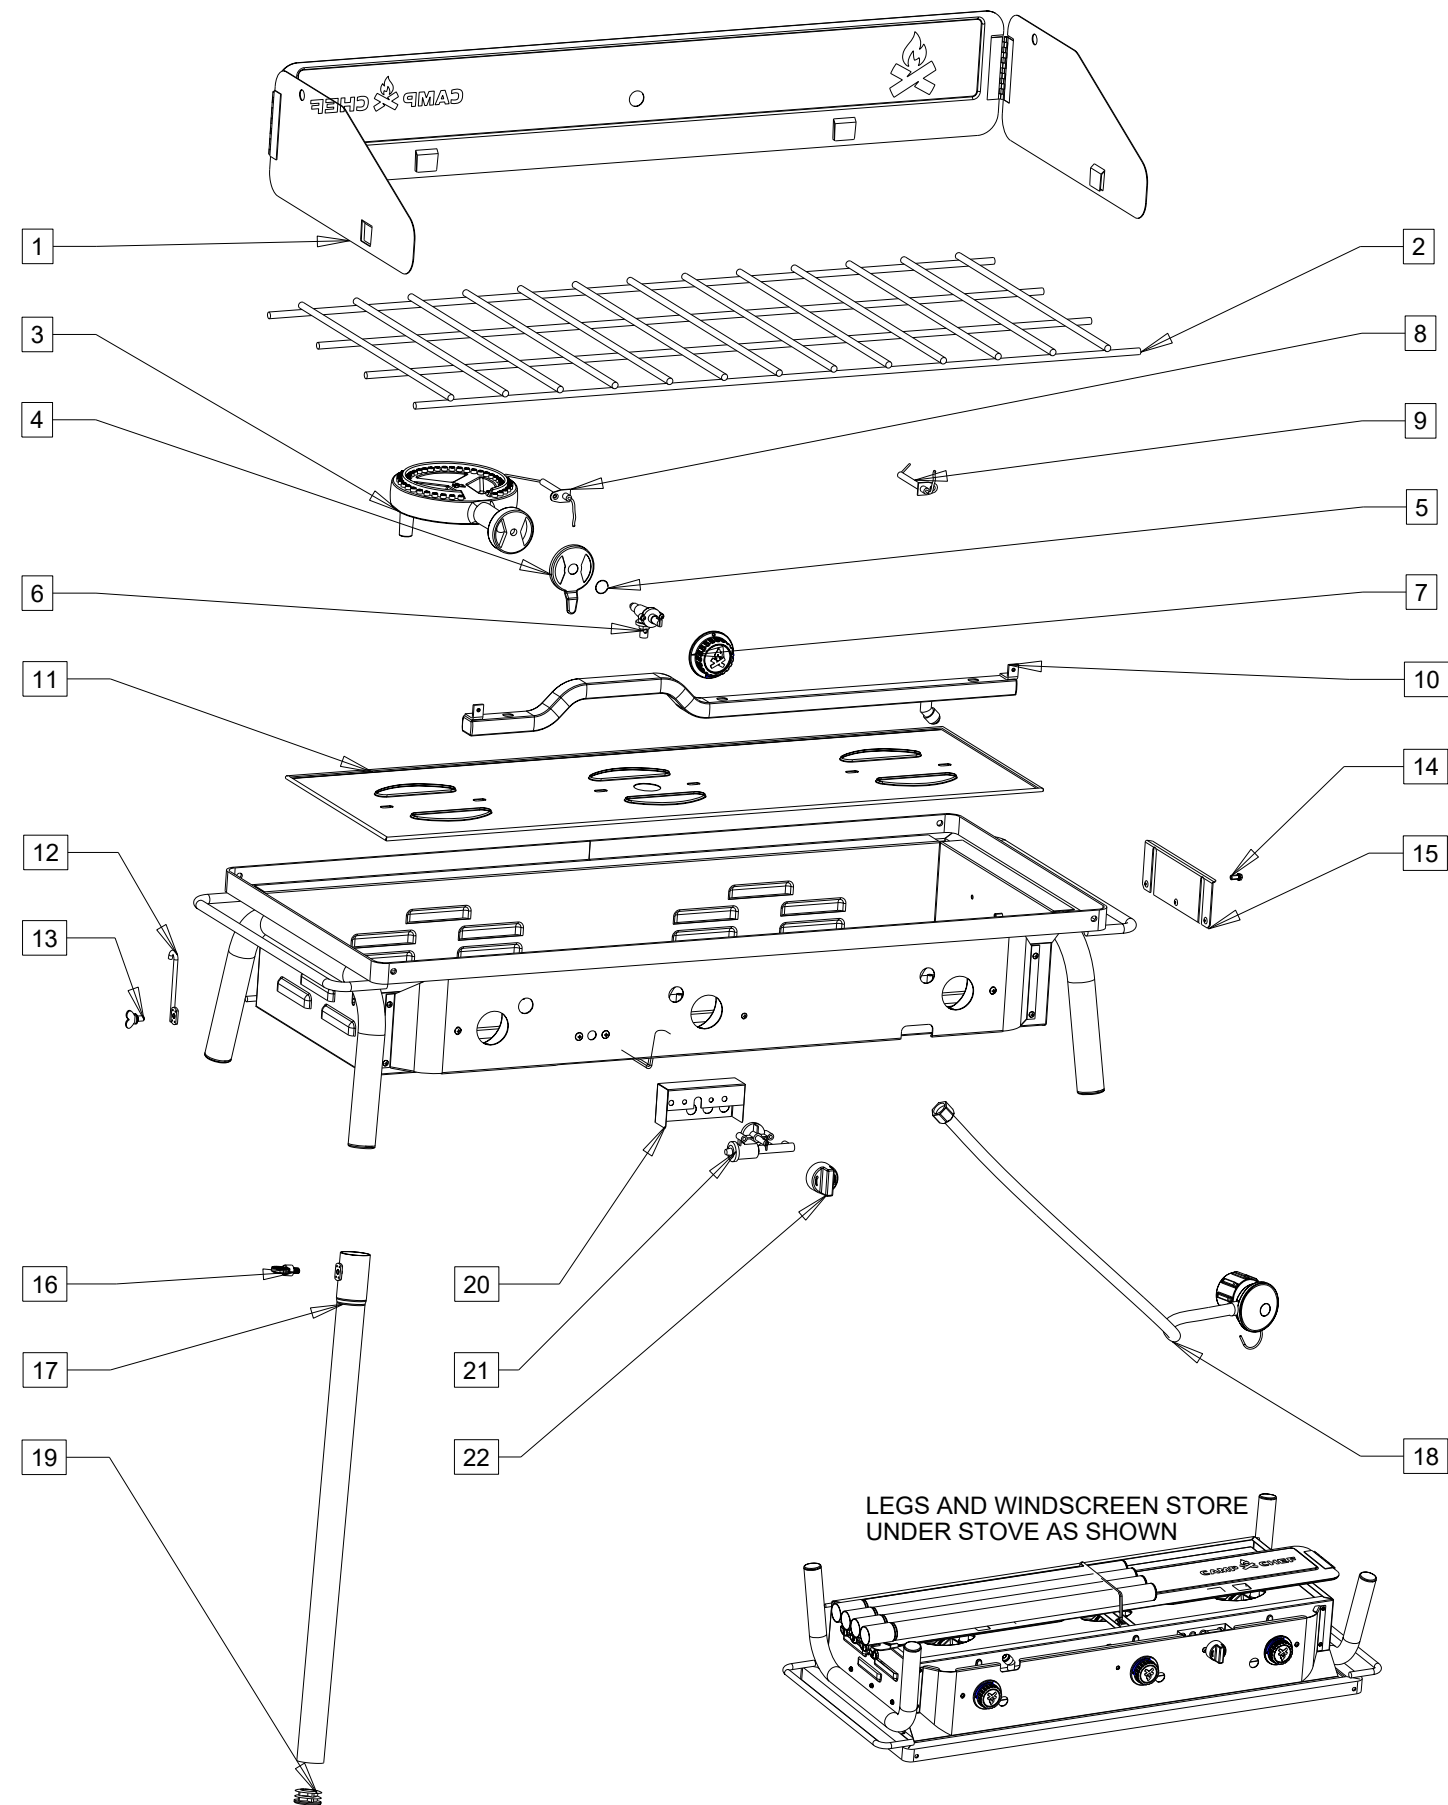

# Camp Chef TB-90LW Owner's Manual

[Shop genuine replacement parts for Camp Chef  
TB-90LW](#)

[Find Your Camp Chef Grill Parts - Select From 17 Models](#)

----- Manual continues below part list -----

## Available Replacement Parts for Camp Chef TB-90LW

<a href="#">0997</a>	VALVE
<a href="#">0808-AL</a>	BURNER

# TB90LW-3 PARTS LIST

POSITION	PARTS	DESCRIPTION	QUANTITY
1	WS90-P	WINDSCREEN	1
2	1095	GRATE	1
3	0808	BURNER	3
4	0826L	AIR VENT	3
5	0980	SPRING	3
6	0997	VALVE	3
7	KNOB-1	KNOB	3
8	GBIGN1	ELECTRODE LEFT AND MIDDLE	2
9	GBIGN2	ELECTRODE RIGHT	1
10	GB-3	MANIFOLD	1
11	TS90-4	DEFLECTOR	1
12	YK01	GRATE HOOK	1
13	YK02	THUMB SCREW	1
14	0789-HEX	#8 SCREW	3
15	1046HDB	HOLD DOWN BRACKET	1
16	330076	THUMB SCREW	4
17	104615	LEG EXTENSION	4
18	HRL	LOW PRESSURE REGULATOR	1
19	097110	1.25" LEG PLUG	8
20	GB-6	ROTARY COVER	1
21	GB-4	3 PRONG IGNITER	1
22	GB-5	ROTARY KNOB	1