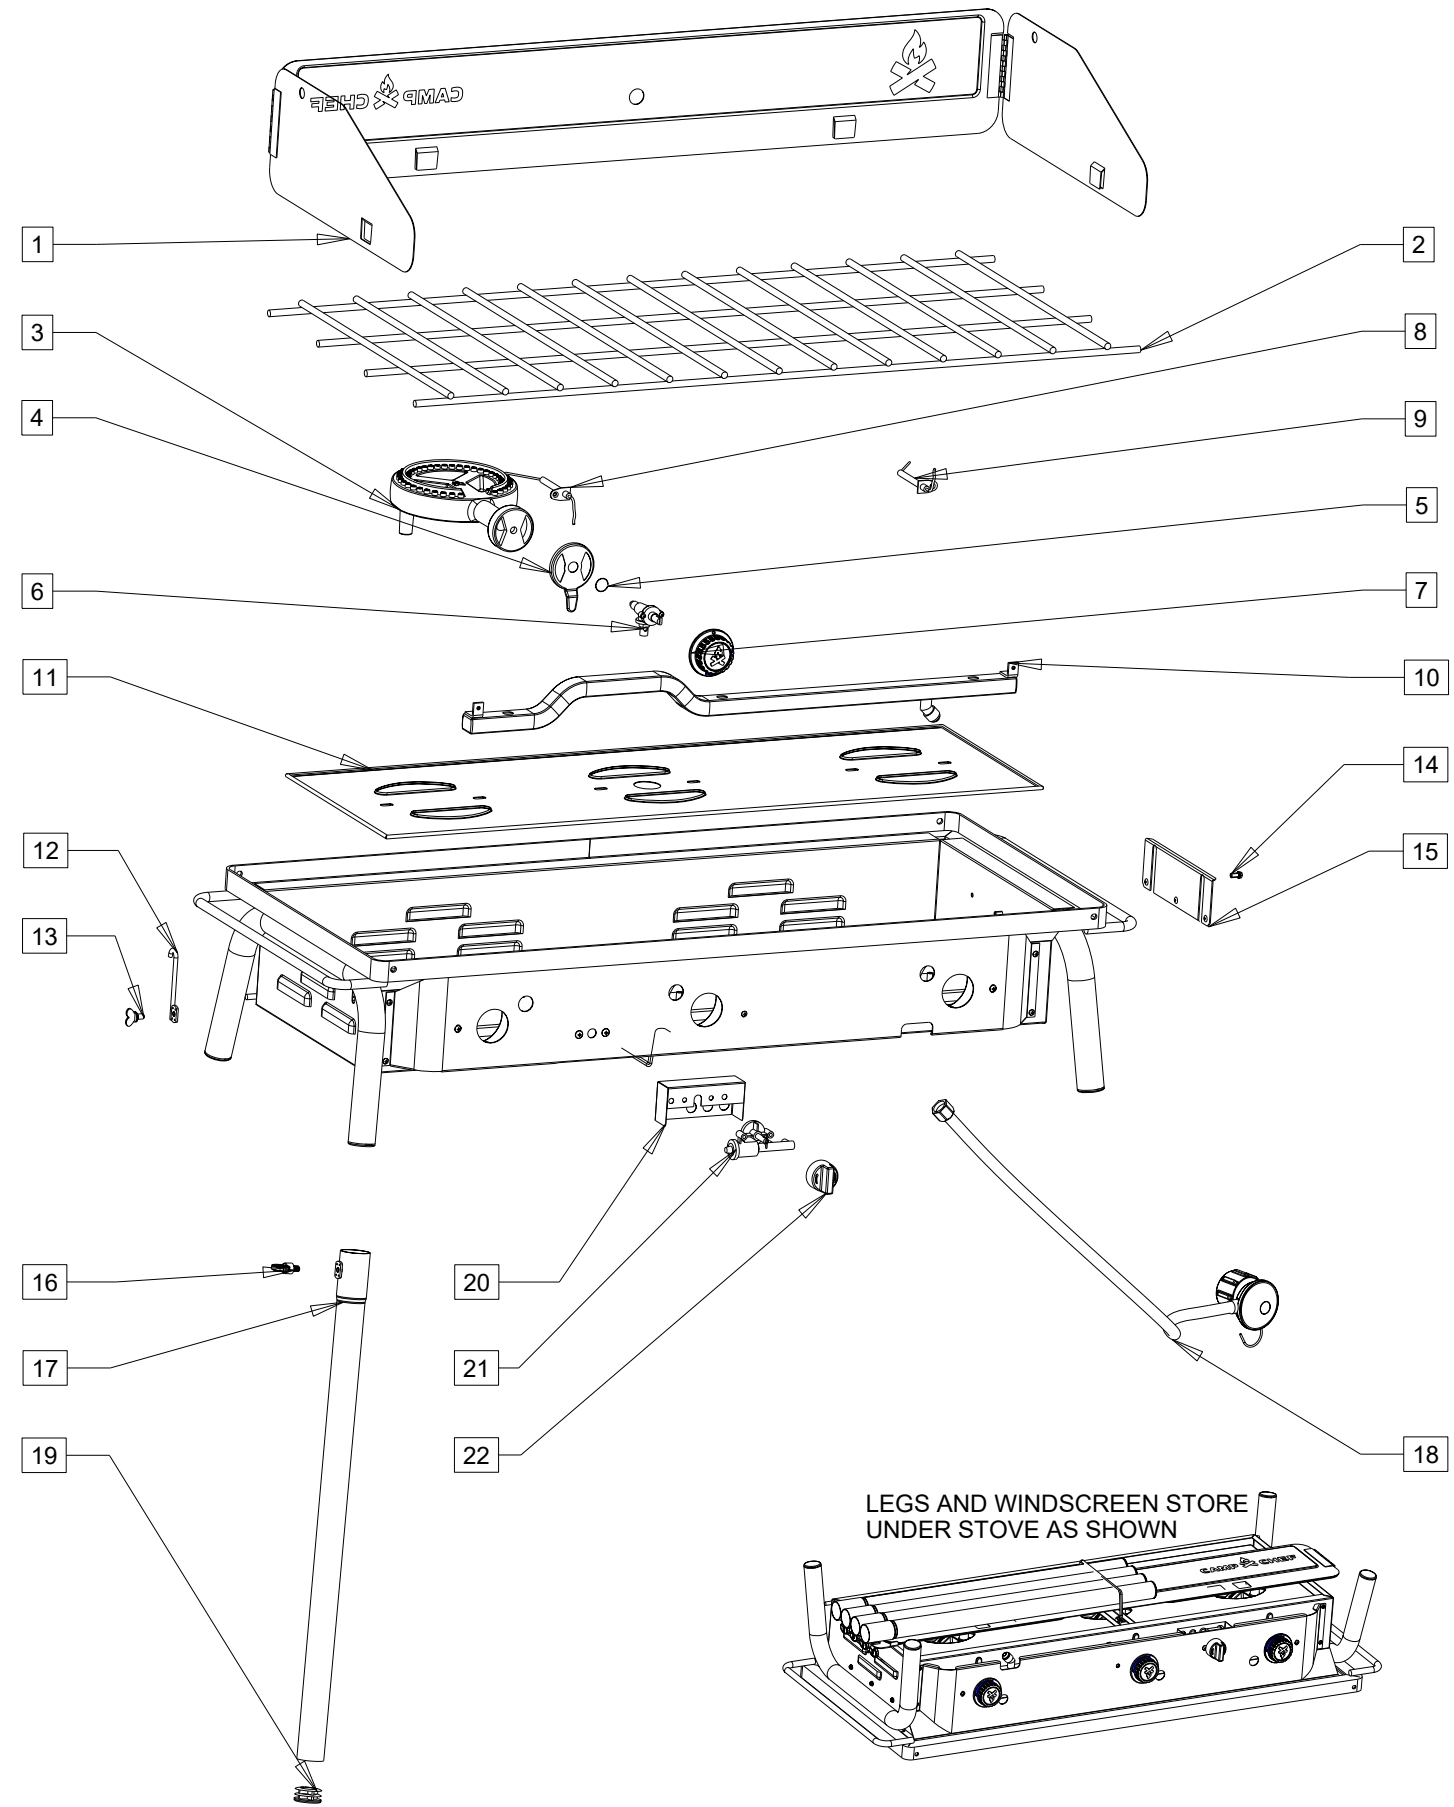

TB90LW-3 PARTS LIST

POSITION	PARTS	DESCRIPTION	QUANTITY
1	WS90-P	WINDSCREEN	1
2	1095	GRATE	1
3	0808	BURNER	3
4	0826L	AIR VENT	3
5	0980	SPRING	3
6	0997	VALVE	3
7	KNOB-1	KNOB	3
8	GBIGN1	ELECTRODE LEFT AND MIDDLE	2
9	GBIGN2	ELECTRODE RIGHT	1
10	GB-3	MANIFOLD	1
11	TS90-4	DEFLECTOR	1
12	YK01	GRATE HOOK	1
13	YK02	THUMB SCREW	1
14	0789-HEX	#8 SCREW	3
15	1046HDB	HOLD DOWN BRACKET	1
16	330076	THUMB SCREW	4
17	104615	LEG EXTENSION	4
18	HRL	LOW PRESSURE REGULATOR	1
19	097110	1.25" LEG PLUG	8
20	GB-6	ROTARY COVER	1
21	GB-4	3 PRONG IGNITER	1
22	GB-5	ROTARY KNOB	1