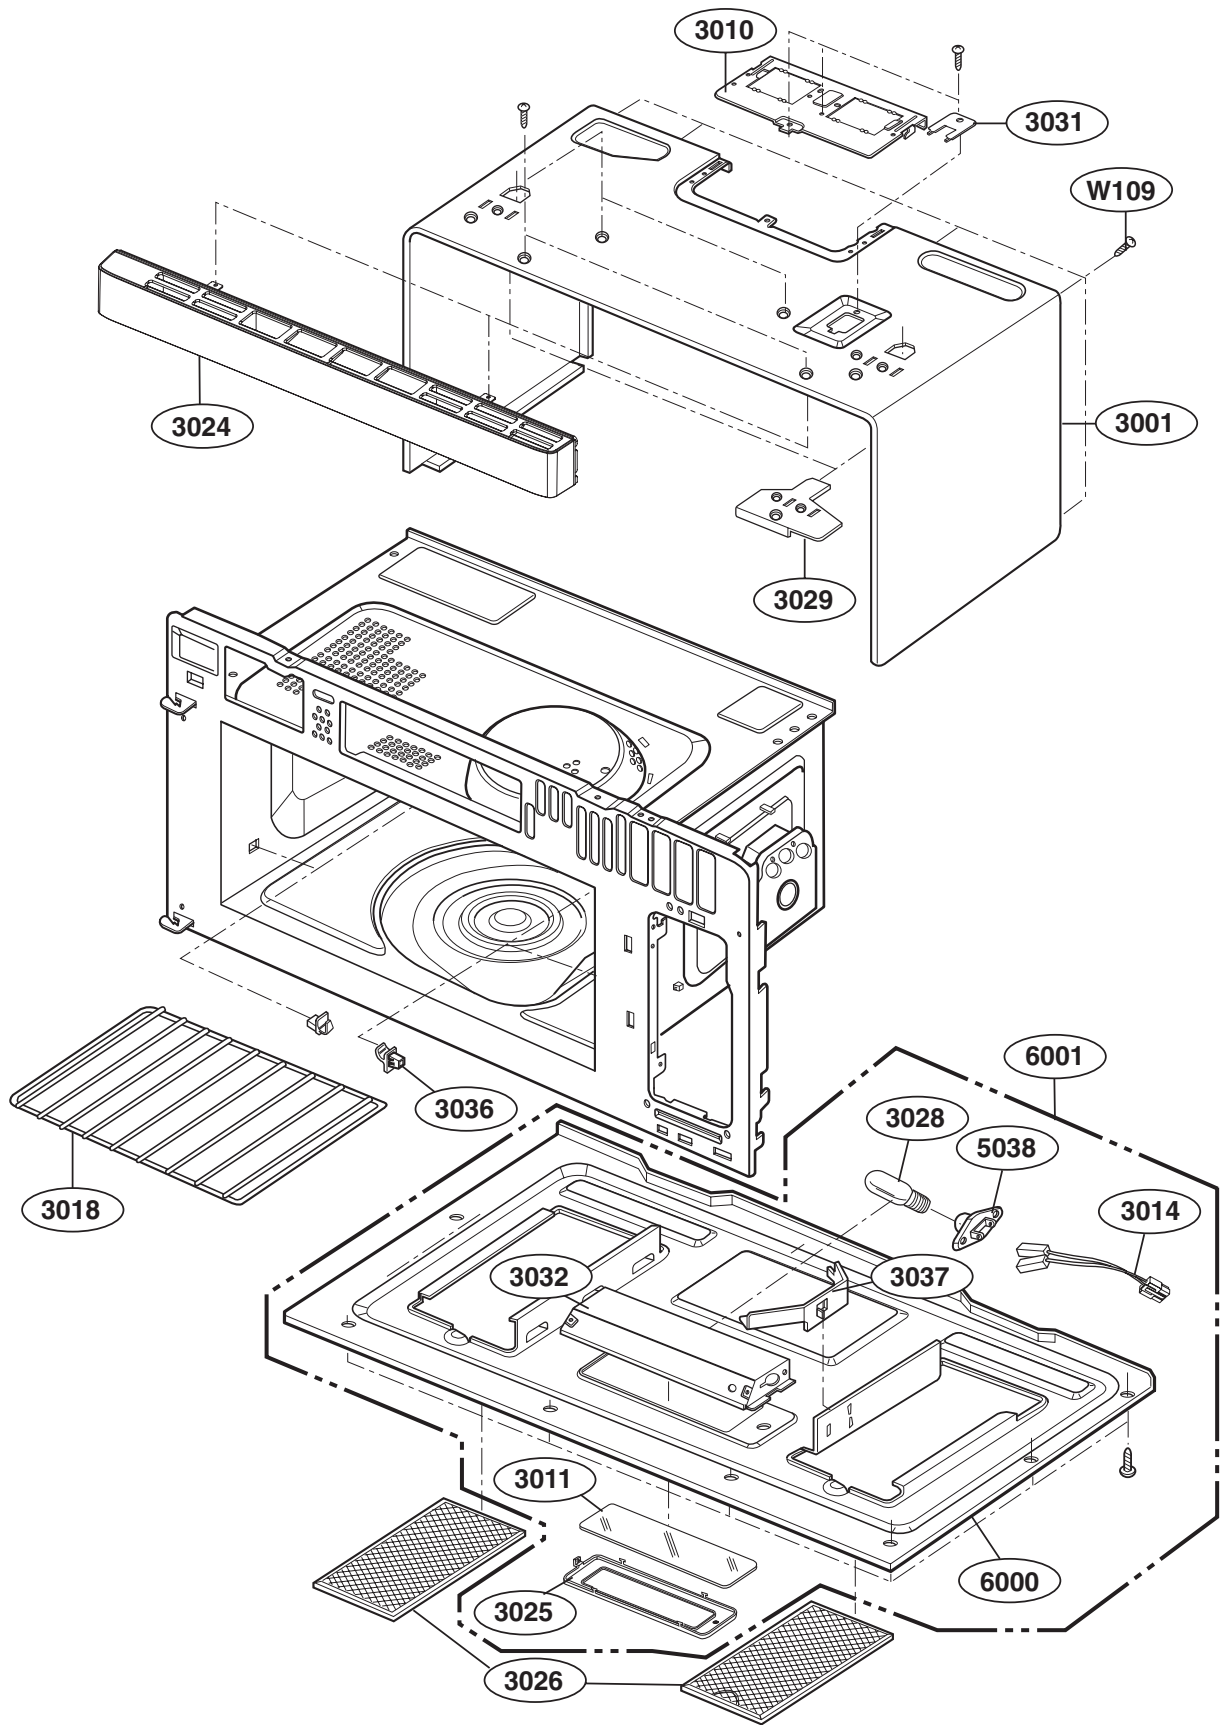

----- Manual continues below -----

EXPLODED VIEW

DOOR PARTS (I)

FOR MODELS: JVM2052DNBB
JVM2052DNWW

9382

INSTALLATION
HARDWARE BAG

P/No: MFL57027302

CONTROLLER PARTS (I)

FOR MODELS: JVM2052DNBB
JVM2052DNWW

OVEN CAVITY PARTS

LATCH BOARD PARTS

INTERIOR PARTS (I)

INTERIOR PARTS (II)

INSTALLATION PARTS

- OWNERS MANUAL (MFL1)
- INSTALLATION MANUAL (MFL3)
- COOKING GUIDE LABEL (MEZ1)
- UPPER TEMPLATE (MBM4)
- WALL TEMPLATE (MBM5)