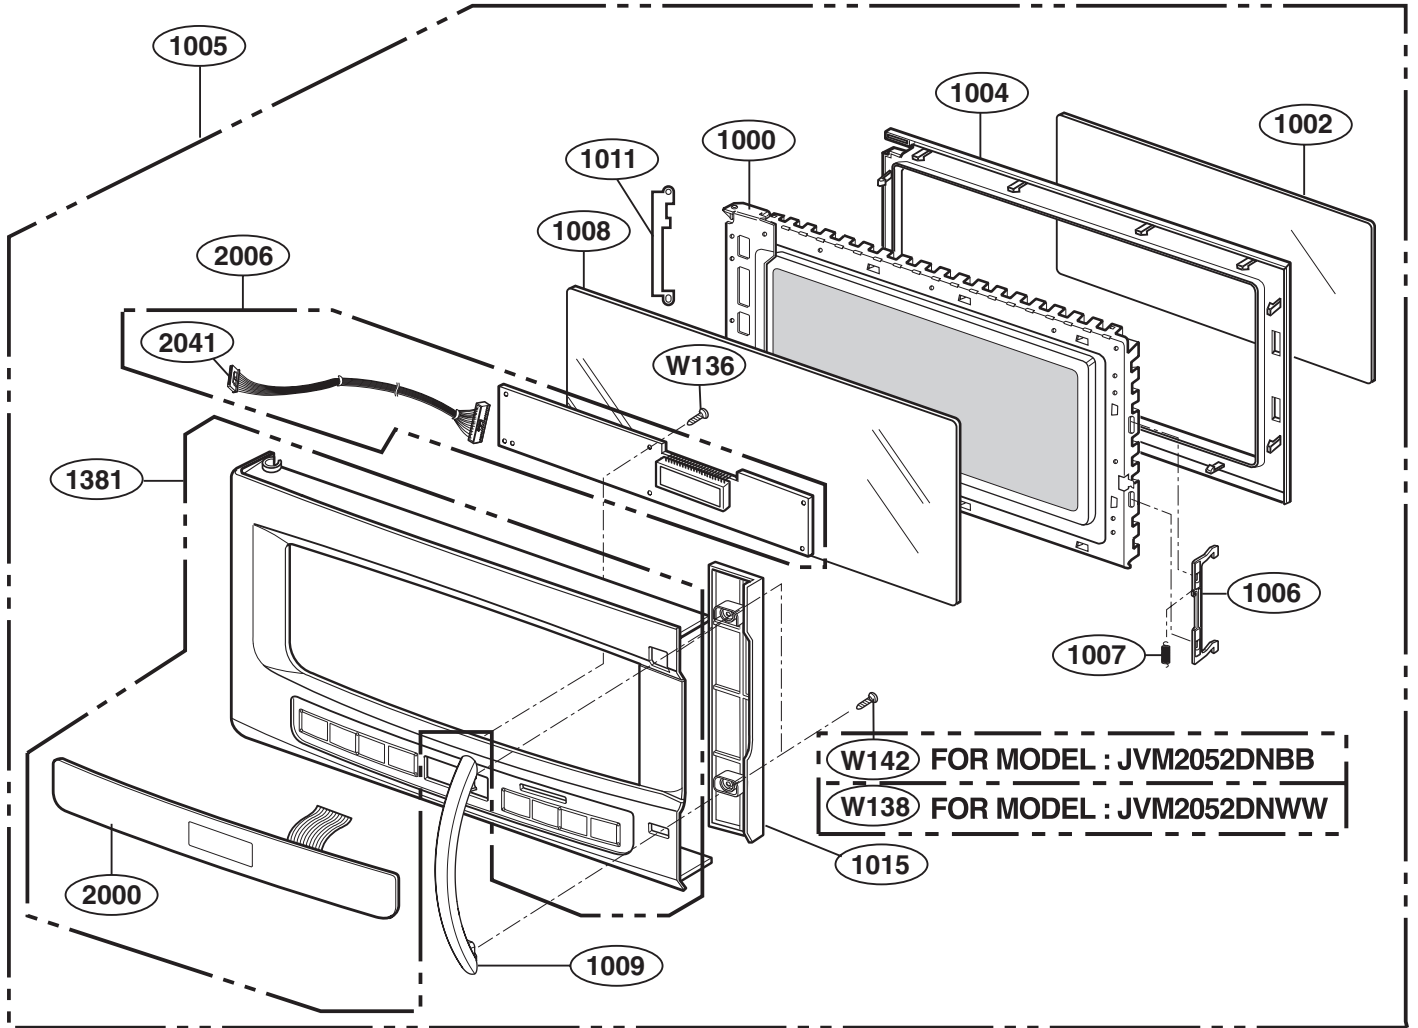

----- Manual continues below -----

EXPLODED VIEW

DOOR PARTS (I)

FOR MODELS: JVM2052DNBB
JVM2052DNWW

9382

INSTALLATION
HARDWARE BAG

P/No: MFL57027302

CONTROLLER PARTS (I)

FOR MODELS: JVM2052DNBB
JVM2052DNWW

OVEN CAVITY PARTS

LATCH BOARD PARTS

INTERIOR PARTS (I)

INTERIOR PARTS (II)

INSTALLATION PARTS

- OWNERS MANUAL (MFL1)
- INSTALLATION MANUAL (MFL3)
- COOKING GUIDE LABEL (MEZ1)
- UPPER TEMPLATE (MBM4)
- WALL TEMPLATE (MBM5)