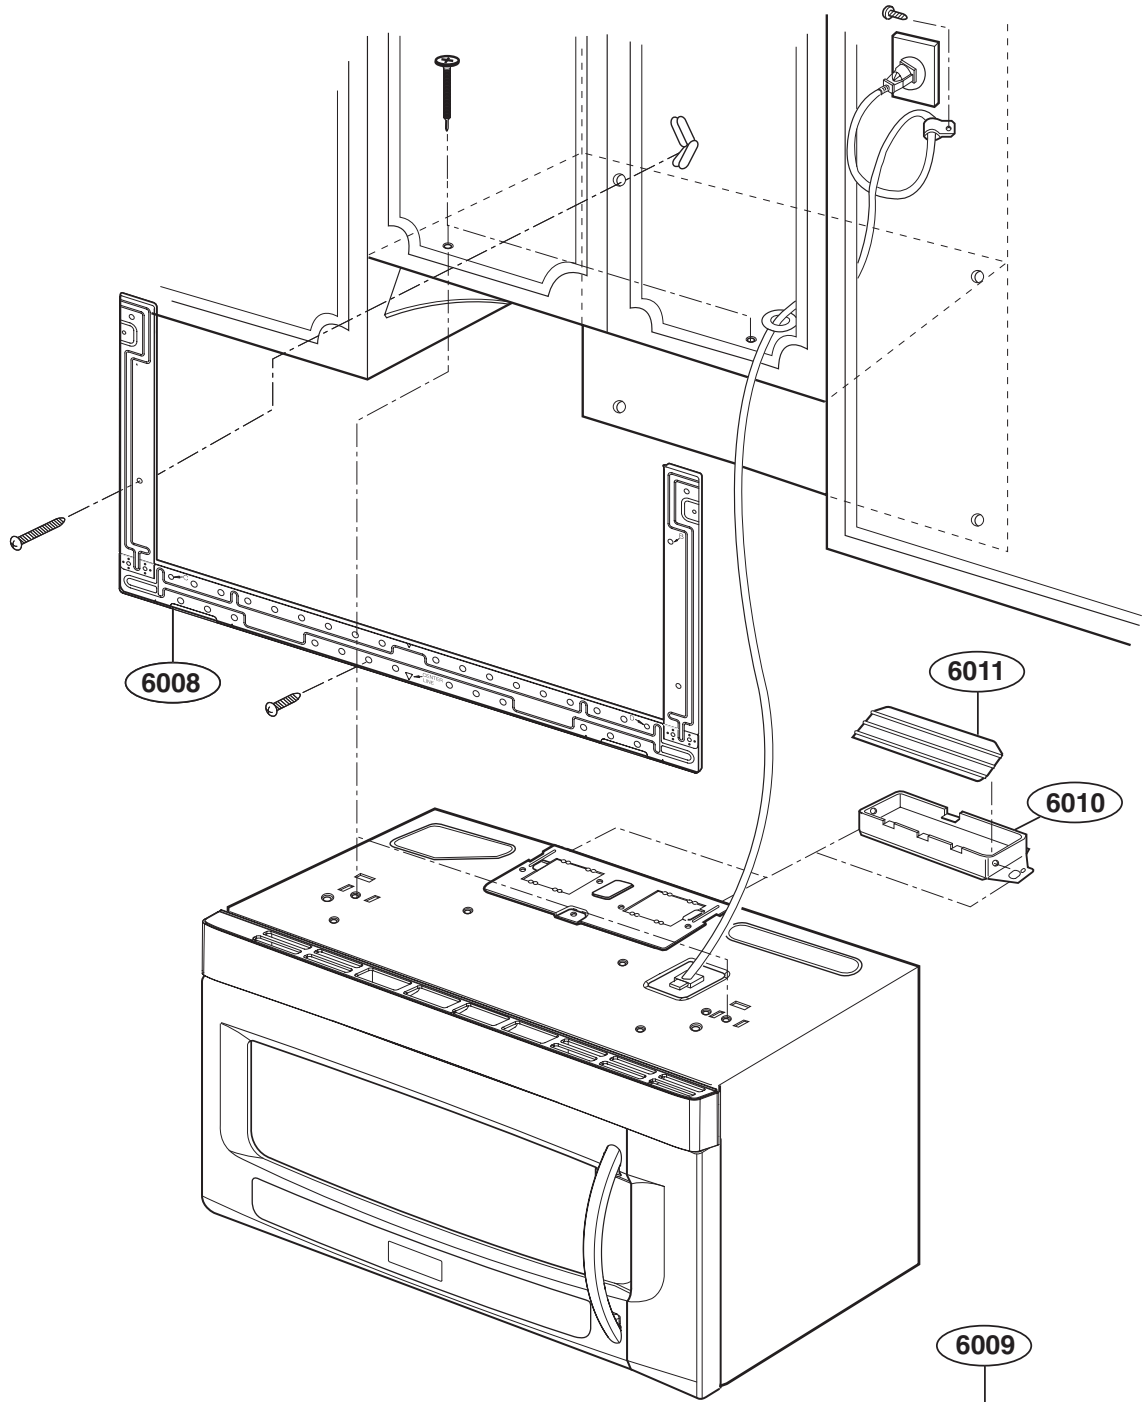

FOR MODELS: JVM2052DNBB
JVM2052DNWW

OVEN CAVITY PARTS

LATCH BOARD PARTS

INTERIOR PARTS (I)

INTERIOR PARTS (II)

INSTALLATION PARTS

- OWNERS MANUAL (MFL1)
- INSTALLATION MANUAL (MFL3)
- COOKING GUIDE LABEL (MEZ1)
- UPPER TEMPLATE (MBM4)
- WALL TEMPLATE (MBM5)