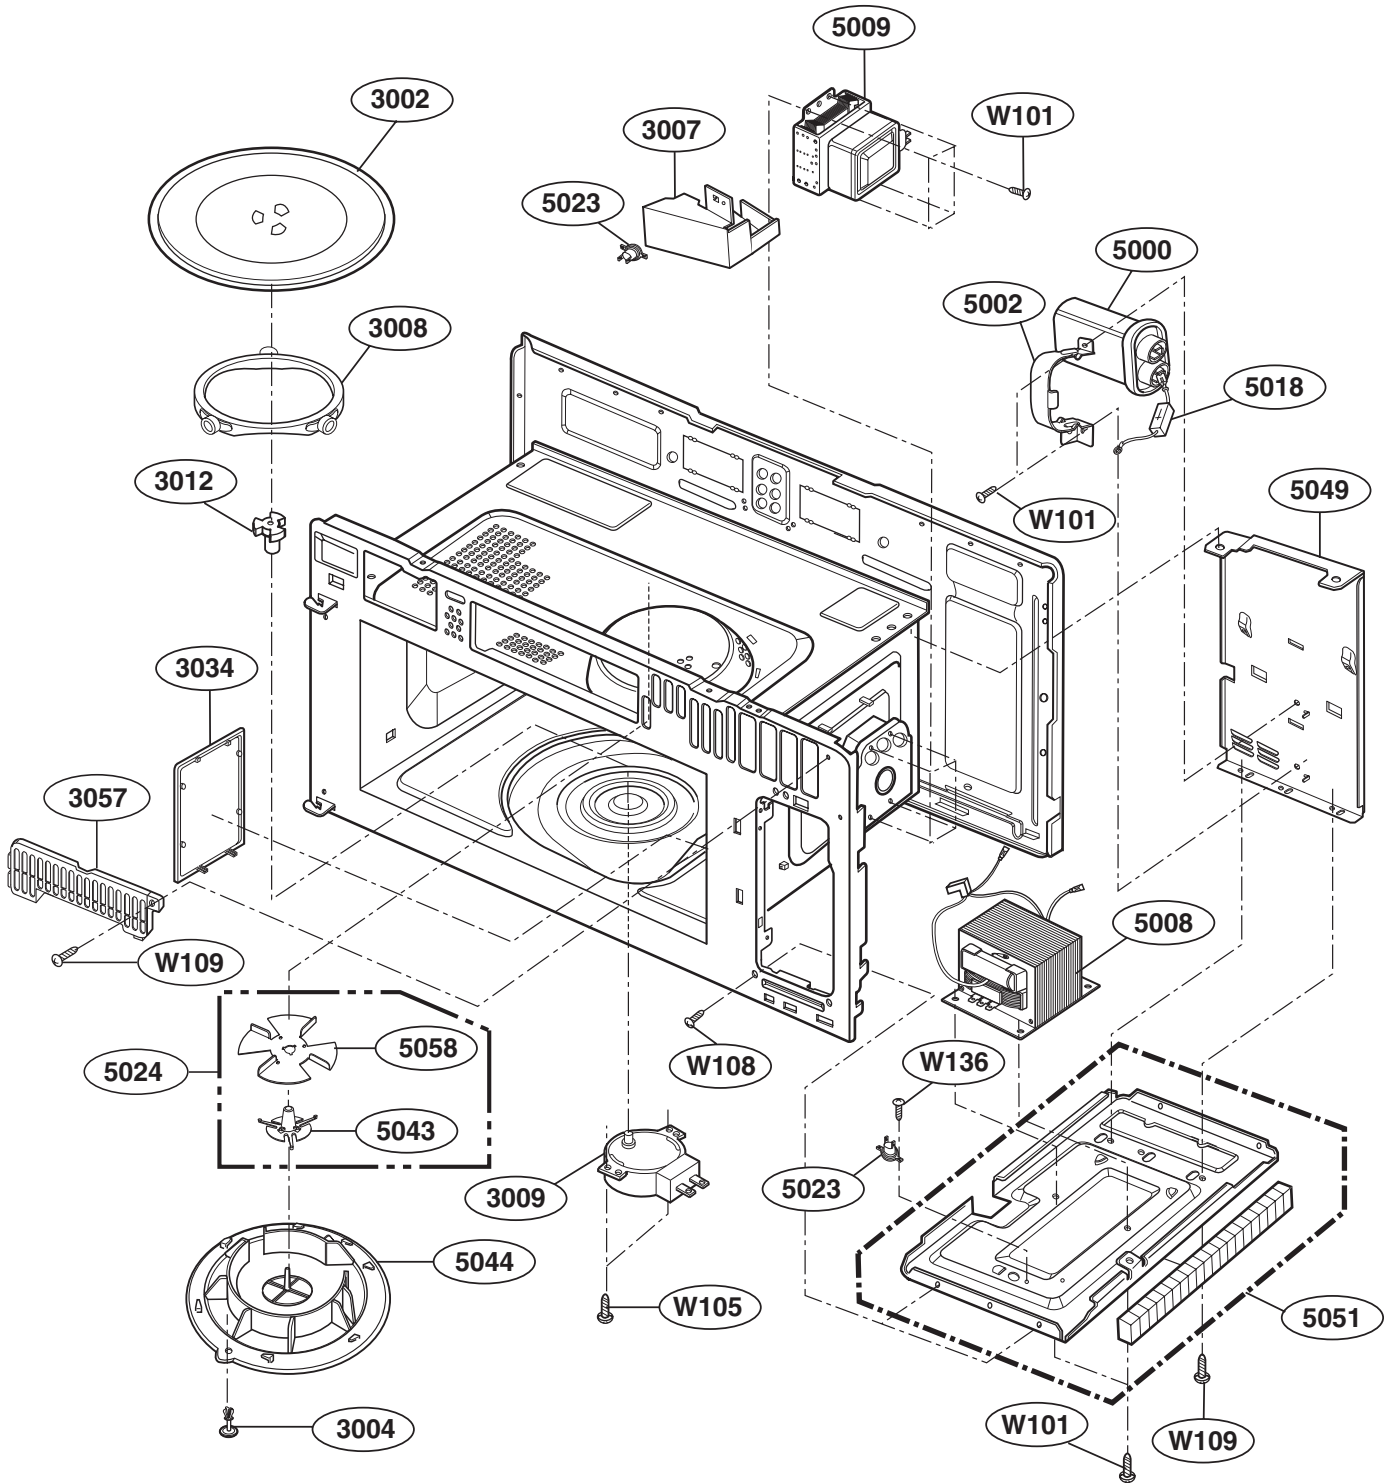

----- Manual continues below -----

EXPLODED VIEW

DOOR PARTS (I)

FOR MODELS: JVM2052DNBB
JVM2052DNWW

9382

INSTALLATION
HARDWARE BAG

P/No: MFL57027302

CONTROLLER PARTS (I)

FOR MODELS: JVM2052DNBB
JVM2052DNWW

OVEN CAVITY PARTS

LATCH BOARD PARTS

INTERIOR PARTS (I)

INTERIOR PARTS (II)

INSTALLATION PARTS

- OWNERS MANUAL (MFL1)
- INSTALLATION MANUAL (MFL3)
- COOKING GUIDE LABEL (MEZ1)
- UPPER TEMPLATE (MBM4)
- WALL TEMPLATE (MBM5)