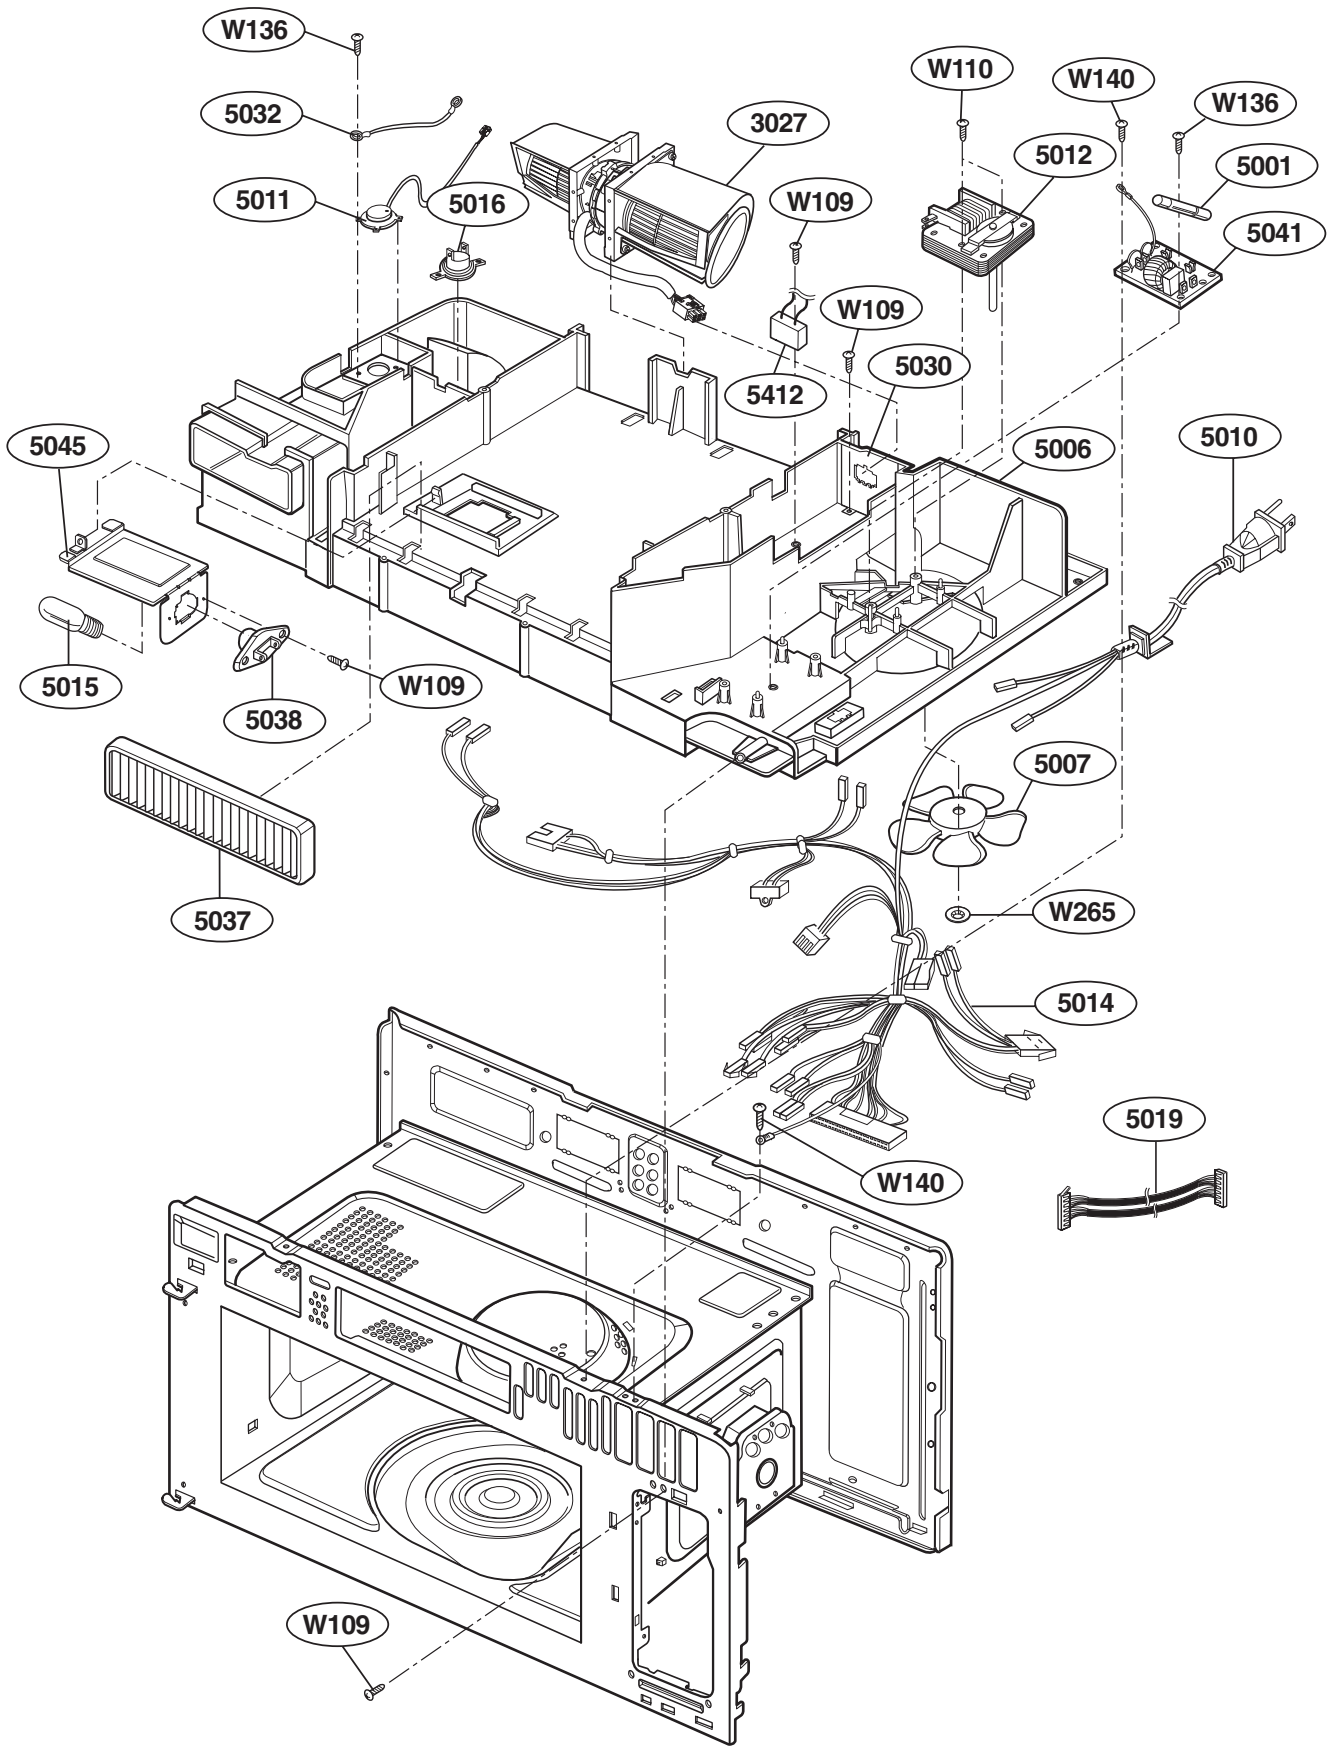

----- Manual continues below -----

EXPLODED VIEW

DOOR PARTS (I)

FOR MODELS: JVM2052DNBB
JVM2052DNWW

9382

INSTALLATION
HARDWARE BAG

P/No: MFL57027302

CONTROLLER PARTS (I)

FOR MODELS: JVM2052DNBB
JVM2052DNWW

OVEN CAVITY PARTS

LATCH BOARD PARTS

INTERIOR PARTS (I)

INTERIOR PARTS (II)

INSTALLATION PARTS

- OWNERS MANUAL (MFL1)
- INSTALLATION MANUAL (MFL3)
- COOKING GUIDE LABEL (MEZ1)
- UPPER TEMPLATE (MBM4)
- WALL TEMPLATE (MBM5)