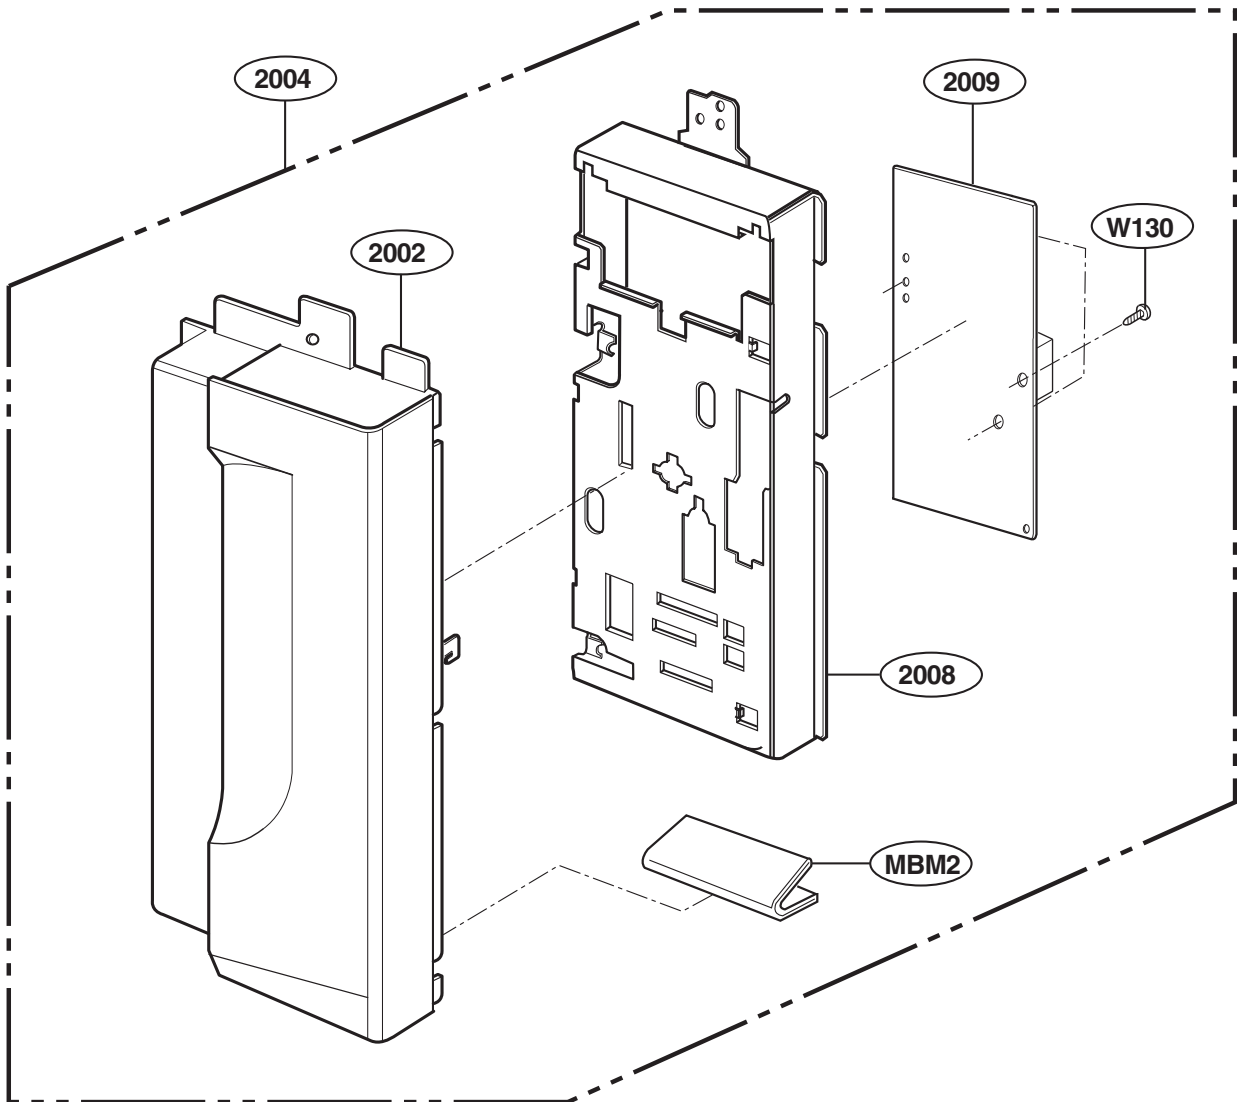

----- Manual continues below -----

EXPLODED VIEW

DOOR PARTS (I)

FOR MODELS: JVM2052DNBB
JVM2052DNWW

9382

INSTALLATION
HARDWARE BAG

P/No: MFL57027302

CONTROLLER PARTS (I)

FOR MODELS: JVM2052DNBB
JVM2052DNWW

OVEN CAVITY PARTS

LATCH BOARD PARTS

INTERIOR PARTS (I)

INTERIOR PARTS (II)

INSTALLATION PARTS

- OWNERS MANUAL (MFL1)
- INSTALLATION MANUAL (MFL3)
- COOKING GUIDE LABEL (MEZ1)
- UPPER TEMPLATE (MBM4)
- WALL TEMPLATE (MBM5)