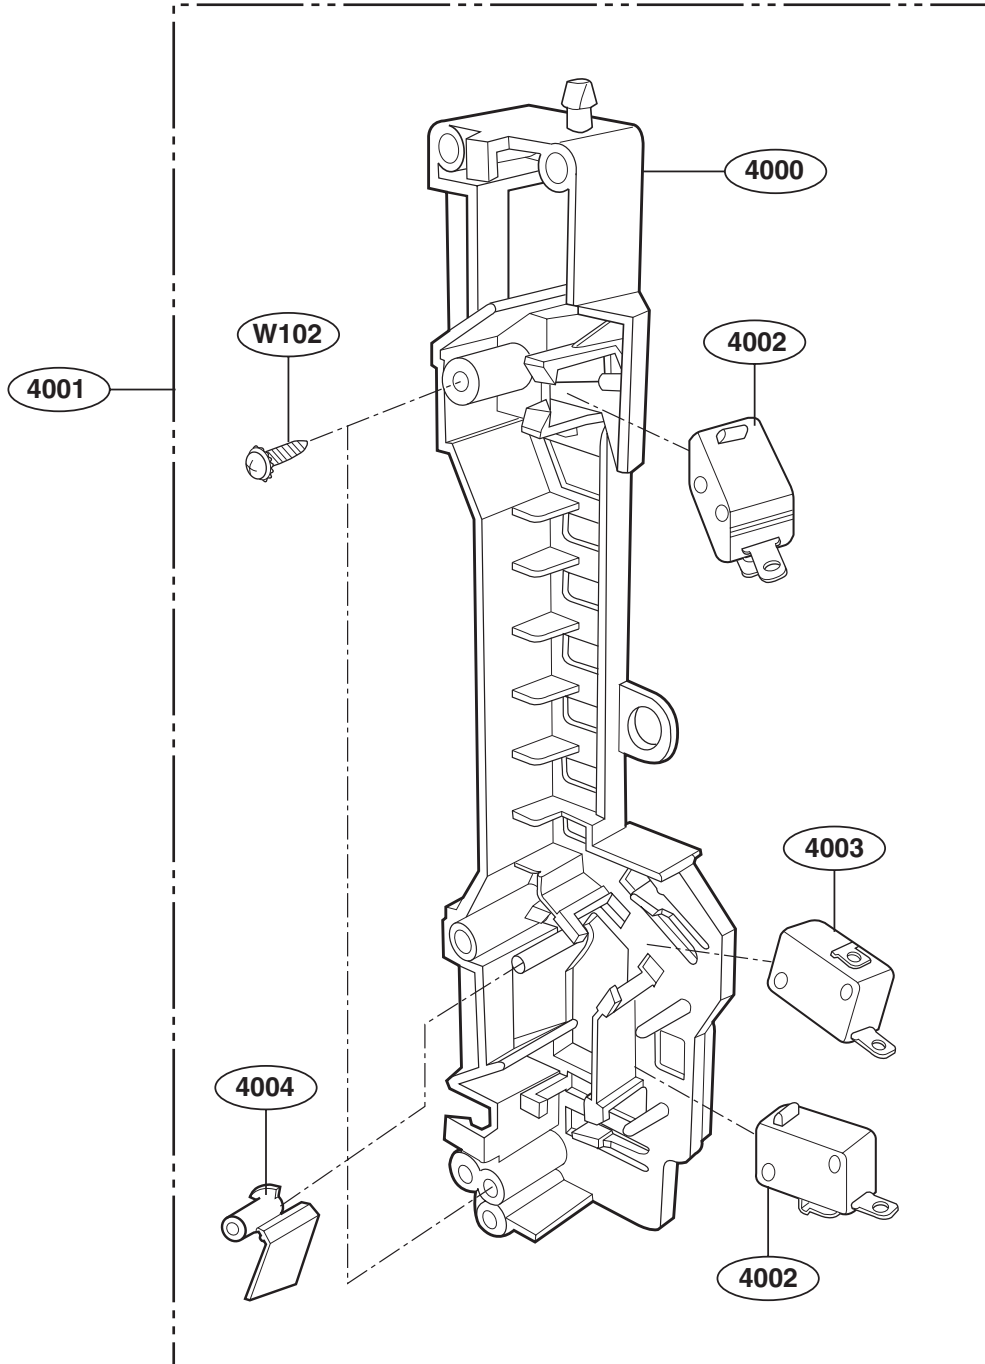

----- Manual continues below -----

EXPLODED VIEW

DOOR PARTS (I)

FOR MODELS: JVM2052DNBB
JVM2052DNWW

9382

INSTALLATION
HARDWARE BAG

P/No: MFL57027302

CONTROLLER PARTS (I)

FOR MODELS: JVM2052DNBB
JVM2052DNWW

OVEN CAVITY PARTS

LATCH BOARD PARTS

INTERIOR PARTS (I)

INTERIOR PARTS (II)

INSTALLATION PARTS

- OWNERS MANUAL (MFL1)
- INSTALLATION MANUAL (MFL3)
- COOKING GUIDE LABEL (MEZ1)
- UPPER TEMPLATE (MBM4)
- WALL TEMPLATE (MBM5)