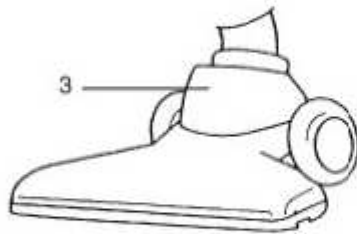

----- Manual continues below -----

www.essco.net

Ref #	Part	Description	Comments	Qty
1	74948-1	HANDLE GRIP ASSEMBLY		
2	74947	HANDLE TUBE ASSEMBLY		
3	74946-1	NOZZLE ASSEMBLY		
4	62351-1	DUST CUP FILTER & LID ASS		
5	62354	DUST CUP WITH GASKET		
6	73859-355N	CORD HOOK - SWIVEL		
7	73838			