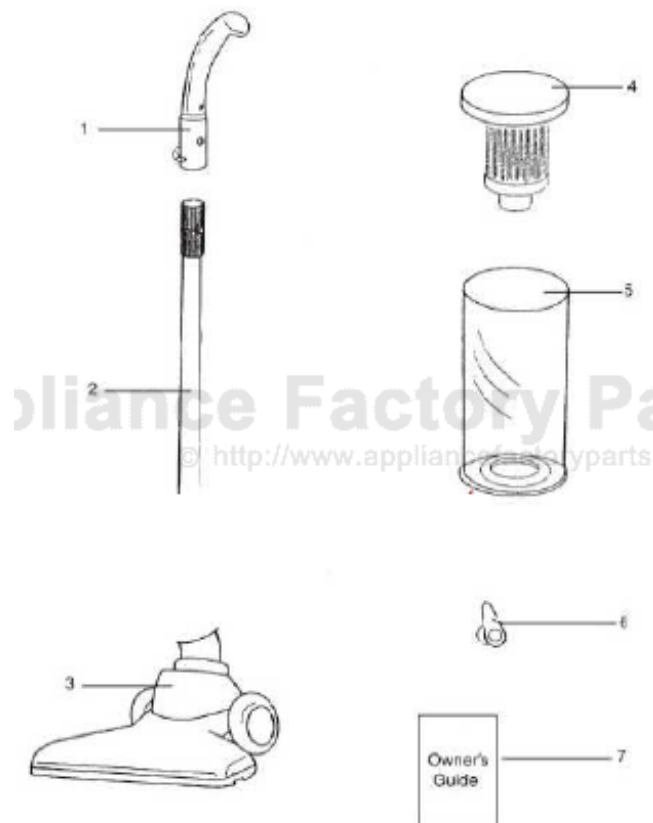

This Owner's Manual is provided and hosted by [Appliance Factory Parts](http://www.appliancefactoryparts.com).

Eureka 421A Owner's Manual

[Shop genuine replacement parts for Eureka 421A](#)

[Find Your Eureka Vacuum Cleaner Parts - Select From 853 Models](#)

----- Manual continues below -----

www.essco.net

Ref #	Part	Description	Comments	Qty
1	74948-1	HANDLE GRIP ASSEMBLY		
2	74947	HANDLE TUBE ASSEMBLY		
3	74946-1	NOZZLE ASSEMBLY		
4	62351-1	DUST CUP FILTER & LID ASS		
5	62354	DUST CUP WITH GASKET		
6	73859-355N	CORD HOOK - SWIVEL		
7	73838			