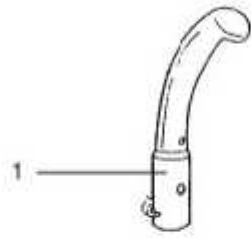

----- Manual continues below -----

www.essco.net

Ref #	Part	Description	Comments	Qty
1	74948-1	HANDLE GRIP ASSEMBLY		
2	74947	HANDLE TUBE ASSEMBLY		
3	74946-1	NOZZLE ASSEMBLY		
4	62351-1	DUST CUP FILTER & LID ASS		
5	62354	DUST CUP WITH GASKET		
6	73859-355N	CORD HOOK - SWIVEL		
7	73838			