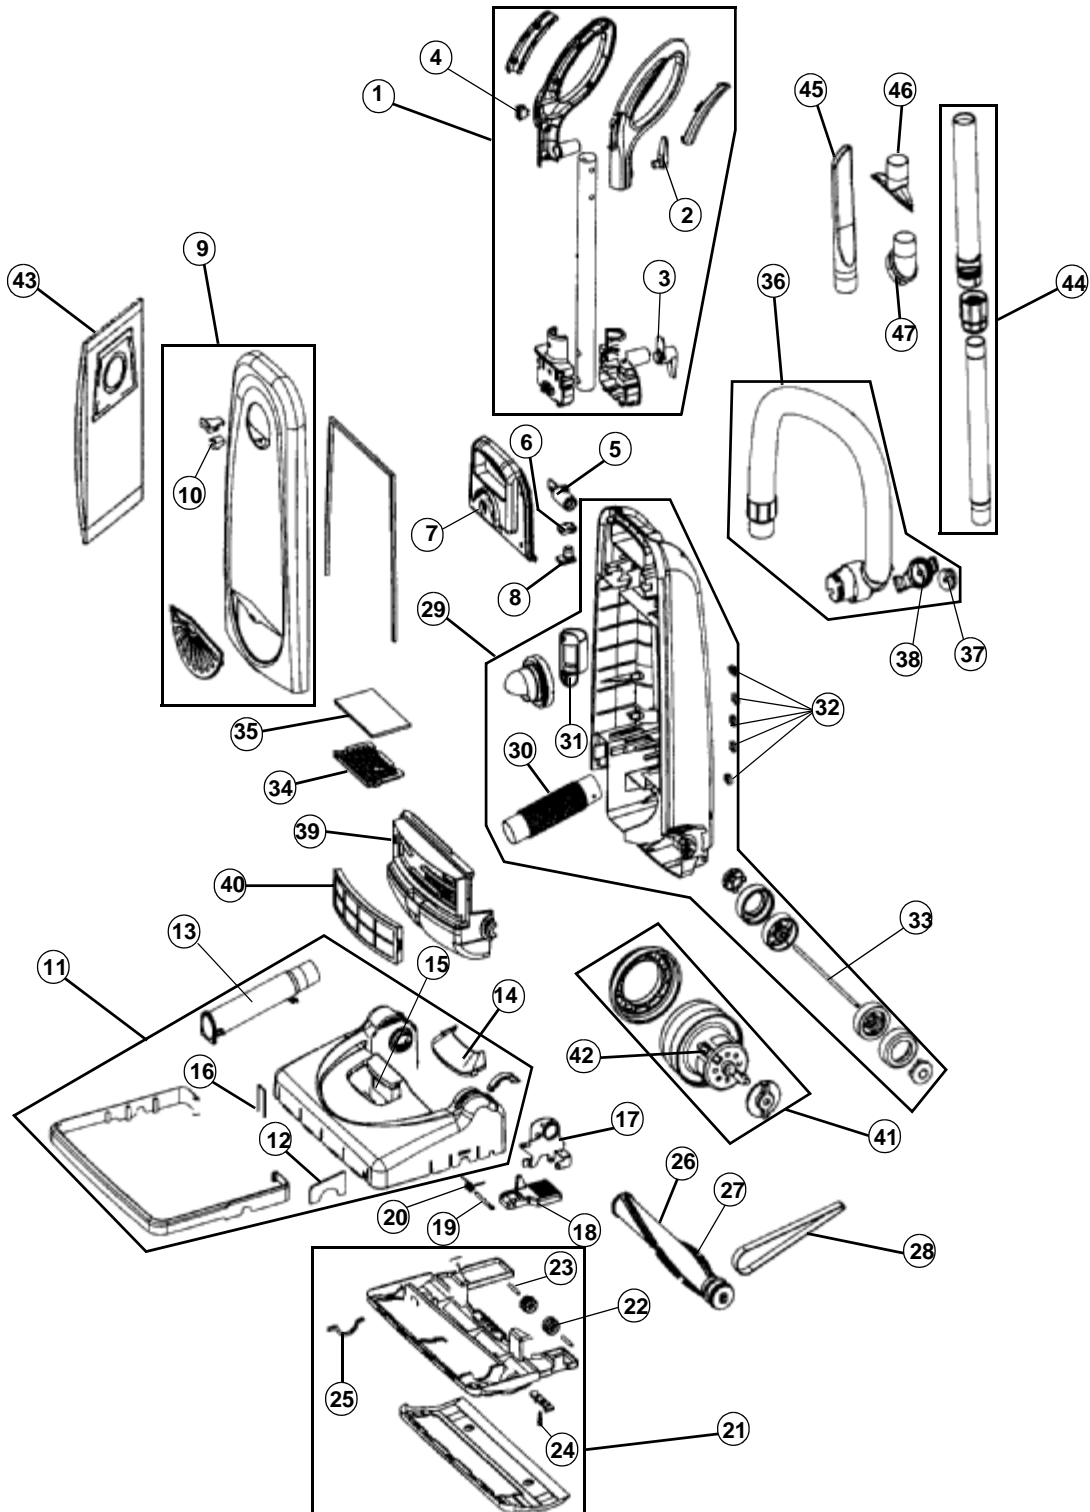

ASSEMBLY SCHEMATIC

MODEL NO.

RY9700

MODEL No.

RY9700

Item	Part Number	Model's To Fit	Part Description
1	3622605000	RY9700	HANDLE ASSEMBLY
2	1PD0435000	RY9700	UPPER CORD HOOK
3	1PD0450000	RY9700	LOWER CORD HOOK
4	1PD0425000	RY9700	SWITCH
5	3622716200	RY9700	BODY HARNESS ASSEMBLY
6	3622716300	RY9700	F.B.I. INDICATOR HARNESS
7	1PD0185000	RY9700	F.B.I. LAMP INDICATOR
8	3625402200	RY9700	VALVE INDICATOR
9	3621453700	RY9700	FRONT PANEL ASSEMBLY
10	1PD0281000	RY9700	LATCH SPRING
11		RY9700	NOZZLE ASSEMBLY
12	3624012900	RY9700	FELT SEAL, NOZZLE
13	1PD0140000	RY9700	LOWER DIRT TUBE
14	3621453300	RY9700	LAMP COVER
15	1920906000	RY9700	906 BULB
16	3625111300	RY9700	SPRING BELT GUIDE
17	3622505400	RY9700	BELT GUIDE
18	1PD0325000	RY9700	HANDLE RELEASE PEDAL
19	1PD0330000	RY9700	HANDLE RELEASE PEDAL PIN
20	1PD0335000	RY9700	HANDLE RELEASE PEDAL SPRING
21	3624503200	RY9700	NOZZLE GUARD ASSEMBLY
22	1PD0145000	RY9700	FRONT ROLLER
23	1PD0020000	RY9700	FRONT ROLLER AXLE
24	1PD0025000	RY9700	NOZZLE RELEASE SCREW
25	3624012800	RY9700	FELT SEAL, NOZZLE GUARD
26	3629311500	RY9700	BRUSH ROLL ASSEMBLY
27	1PD0550000	RY9700	BRUSH ROLL BRISTLE
28	1PD0034600	RY9700	STYLE 21 BELT
29	3620434000	RY9700	BACK PANEL ASSEMBLY
30	3623210800	RY9700	LOWER HOSE
31	1PD0190000	RY9700	HOSE CONNECTOR
32	1PD0080000	RY9700	TOOL CLIPS
33	1PD0085000	RY9700	REAR AXLE
34	3622401300	RY9700	FILTER SUPPORT
35	3621910300	RY9700	INNER FOAM CHAMBER FILTER

MODEL NO.

RY9700

Item	Part Number	Model's To Fit	Part Description
36	3623211000	RY9700	HOSE ASSEMBLY
37	1PD0010600	RY9700	HOSE ADAPTOR COVER
38	1PD0030B00	RY9700	HOSE ADAPTOR VALVE
39		RY9700	MOTOR COVER
40	3621910200	RY9700	HEPA EXHAUST FILTER ASSEMBLY
41	3962820550	RY9700	MOTOR ASSEMBLY
42	3629005500	RY9700	THERMOSTAT
43	1116016000	RY9700	TYPE U BAG - HEPA
	3115016000	RY9700	TYPE U BAG - HEPA / 7 PACK
44	3624416600	RY9700	TELESCOPE WAND ASSEMBLY
45	3628101800	RY9700	CREVICE TOOL
46	3628101900	RY9700	UPHOLSTERY TOOL
47	3629311400	RY9700	DUSTING BRUSH