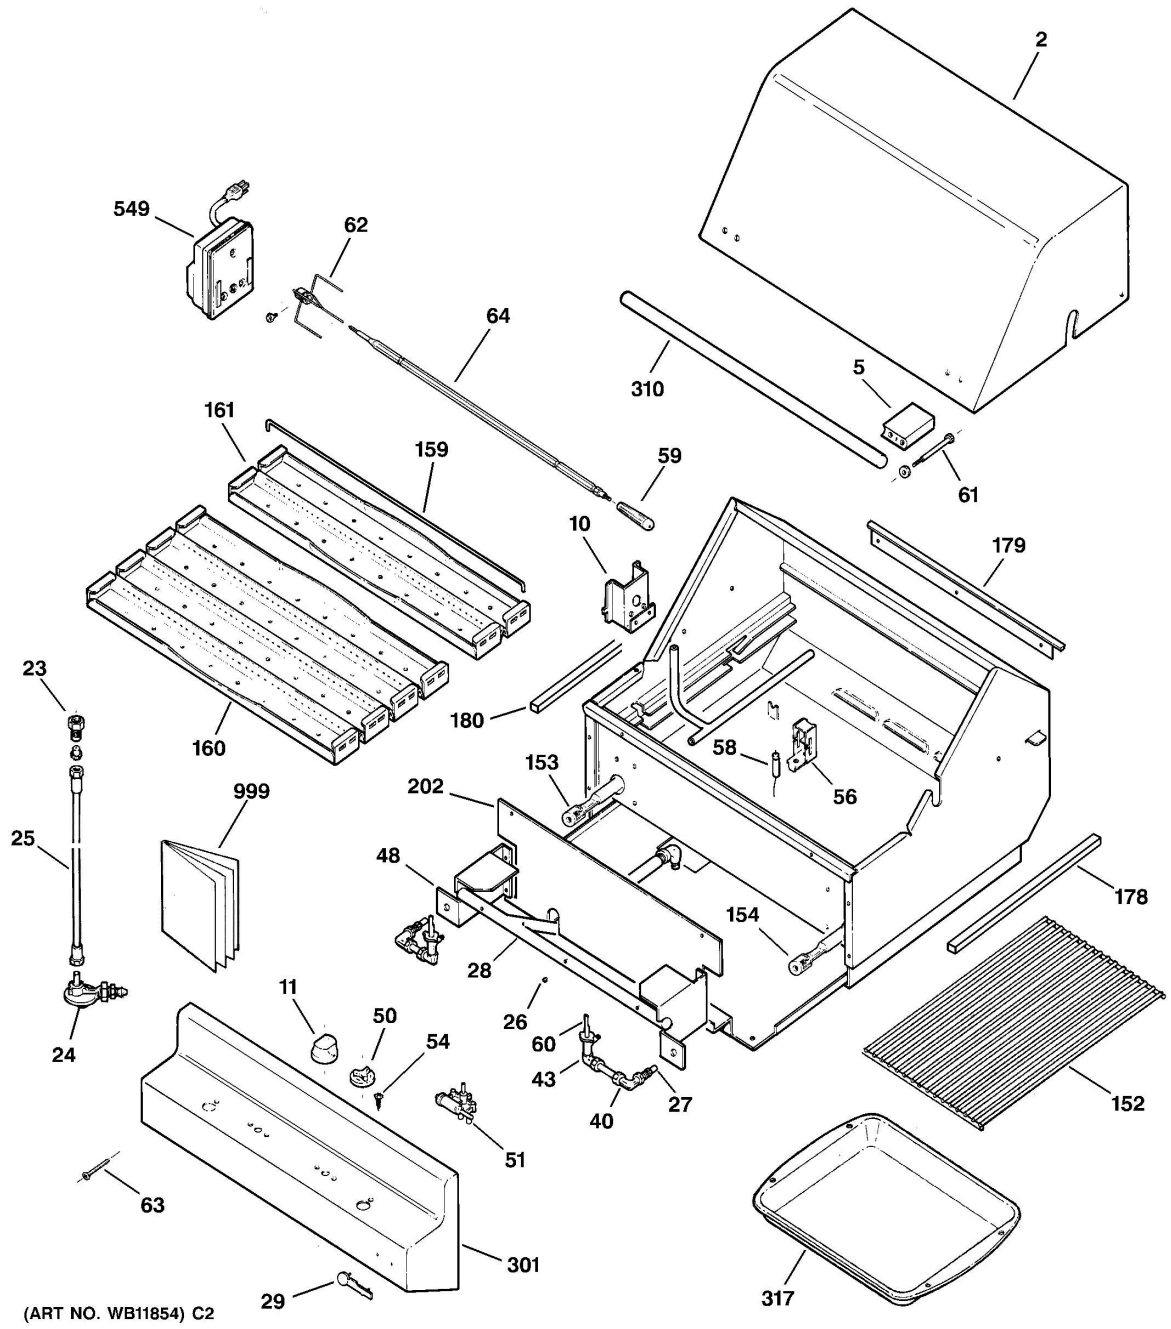

This Owner's Manual is provided and hosted by [Appliance Factory Parts](#).

GE ZGG24L20B2SS Owner's Manual

[Shop genuine replacement parts for GE
ZGG24L20B2SS](#)

[Find Your GE Grill Parts - Select From 85 Models](#)

----- Manual continues below -----

ZGG24L20B2SS » GAS GRILL

ZGG24L20B2SS » GAS GRILL

#	Part Number	Description	Qty
2	WB63X10017	LID, 24"	1
5	WB02X10375	HANDLE END CAP SPACER	2
10	WB02X10598	MOUNTING BRACKET, ROTIS	1
11	WB03X10152	GRILL KNOB	2
23	WB02X10378	FLARED ADAPTER	1
24	WB21X10011	REGULATOR L.P.	1
25	WB02X10623	HOSE ASSY. 24	1
26	WB01X10092	PIPE PLUG 1/8/HEX	1
27	WB21X10044	SIDE BURNER ORIFICE LP	2
28	WB02X10596	MANIFOLD, 24"	1
29	WB02X10349	MONOGRAM LOGO	1
40	WB02X8614	ELBOW	1
43	WB02X10617	FITTING, TO TUBE	1
48	WB02X10618	ORIFICE BRACKET	1
50	WB03X10191	KNOB ROTARY IGNITOR	2
51	WB02X10947	ROTARY IGNITOR	2
54	WB01X10217	SCREW	2
56	WB02X10620	COLLECTOR BOX	1
58	WB02X10597	ELECTRODE	2
59	WB15X10005	ROTISSERIE HANDLE	1
60	WB21X10015	SMOKER VALVE	2
61	WB01X10085	BOLT, SS 1/4-20 X 3.25	4
62	WB02X10436	4 PRONG MEAT HOLDER	2
63	WB01X10086	VALV PNL SCRW10-24SSTY23	8
64	WB02X10595	ROTIS ROD	1
152	WB49X10044	GRILL RACK	2
153	WB28X10019	BURNER, FRONT	1
154	WB28X10020	BURNER, REAR	1
159	WB02X10619	ROD, RADIANT	1
160	WB02X10601	RADIANT FRONT-4 TRAY	1
161	WB02X10602	RADIANT REAR-2 TRAY	1
178	WB07X10244	TRIM, SIDE 24" RH	1
179	WB07X10245	TRIM, BACK 24"	1
180	WB07X10243	TRIM, SIDE 24" LH	1
202	WB07X10231	HEAT SHIELD	1
301	WB07X10230	VALVE PANEL, SCRND	1
310	WB15X10036	HANDLE, LID 24"	1
317	WB32X10016	ROTIS PAN	1
549	WB26X10053	ROTIS MOTOR	1
999	49-8965	USE & CARE MANUAL	1
999	49-8966	INSTALLATION INSTRUCTION	1