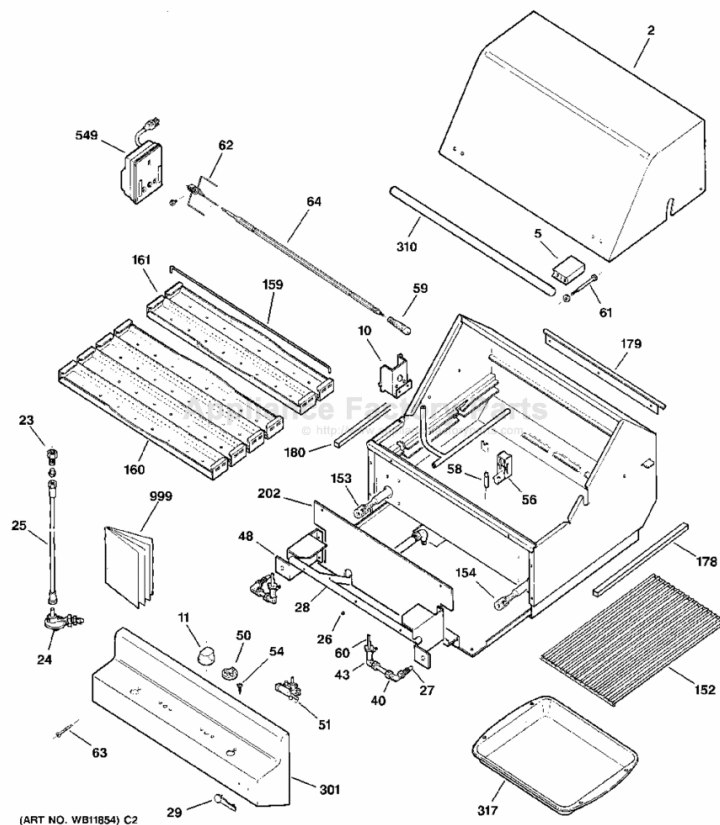

This Owner's Manual is provided and hosted by [Appliance Factory Parts](#).

GE ZGG24L20B2SS Owner's Manual

[Shop genuine replacement parts for GE
ZGG24L20B2SS](#)

[Find Your GE Grill Parts - Select From 85 Models](#)

----- Manual continues below -----

ZGG24L20B2SS » GAS GRILL

ZGG24L20B2SS » GAS GRILL

#	Part Number	Description	Qty
2	WB63X10017	LID, 24"	1
5	WB02X10375	HANDLE END CAP SPACER	2
10	WB02X10598	MOUNTING BRACKET, ROTIS	1
11	WB03X10152	GRILL KNOB	2
23	WB02X10378	FLARED ADAPTER	1
24	WB21X10011	REGULATOR L.P.	1
25	WB02X10623	HOSE ASSY. 24	1
26	WB01X10092	PIPE PLUG 1/8/HEX	1
27	WB21X10044	SIDE BURNER ORIFICE LP	2
28	WB02X10596	MANIFOLD, 24"	1
29	WB02X10349	MONOGRAM LOGO	1
40	WB02X8614	ELBOW	1
43	WB02X10617	FITTING, TO TUBE	1
48	WB02X10618	ORIFICE BRACKET	1
50	WB03X10191	KNOB ROTARY IGNITOR	2
51	WB02X10947	ROTARY IGNITOR	2
54	WB01X10217	SCREW	2
56	WB02X10620	COLLECTOR BOX	1
58	WB02X10597	ELECTRODE	2
59	WB15X10005	ROTISSERIE HANDLE	1
60	WB21X10015	SMOKER VALVE	2
61	WB01X10085	BOLT, SS 1/4-20 X 3.25	4
62	WB02X10436	4 PRONG MEAT HOLDER	2
63	WB01X10086	VALV PNL SCRW10-24SSTY23	8
64	WB02X10595	ROTIS ROD	1
152	WB49X10044	GRILL RACK	2
153	WB28X10019	BURNER, FRONT	1
154	WB28X10020	BURNER, REAR	1
159	WB02X10619	ROD, RADIANT	1
160	WB02X10601	RADIANT FRONT-4 TRAY	1
161	WB02X10602	RADIANT REAR-2 TRAY	1
178	WB07X10244	TRIM, SIDE 24" RH	1
179	WB07X10245	TRIM, BACK 24"	1
180	WB07X10243	TRIM, SIDE 24" LH	1
202	WB07X10231	HEAT SHIELD	1
301	WB07X10230	VALVE PANEL, SCRND	1
310	WB15X10036	HANDLE, LID 24"	1
317	WB32X10016	ROTIS PAN	1
549	WB26X10053	ROTIS MOTOR	1
999	49-8965	USE & CARE MANUAL	1
999	49-8966	INSTALLATION INSTRUCTION	1