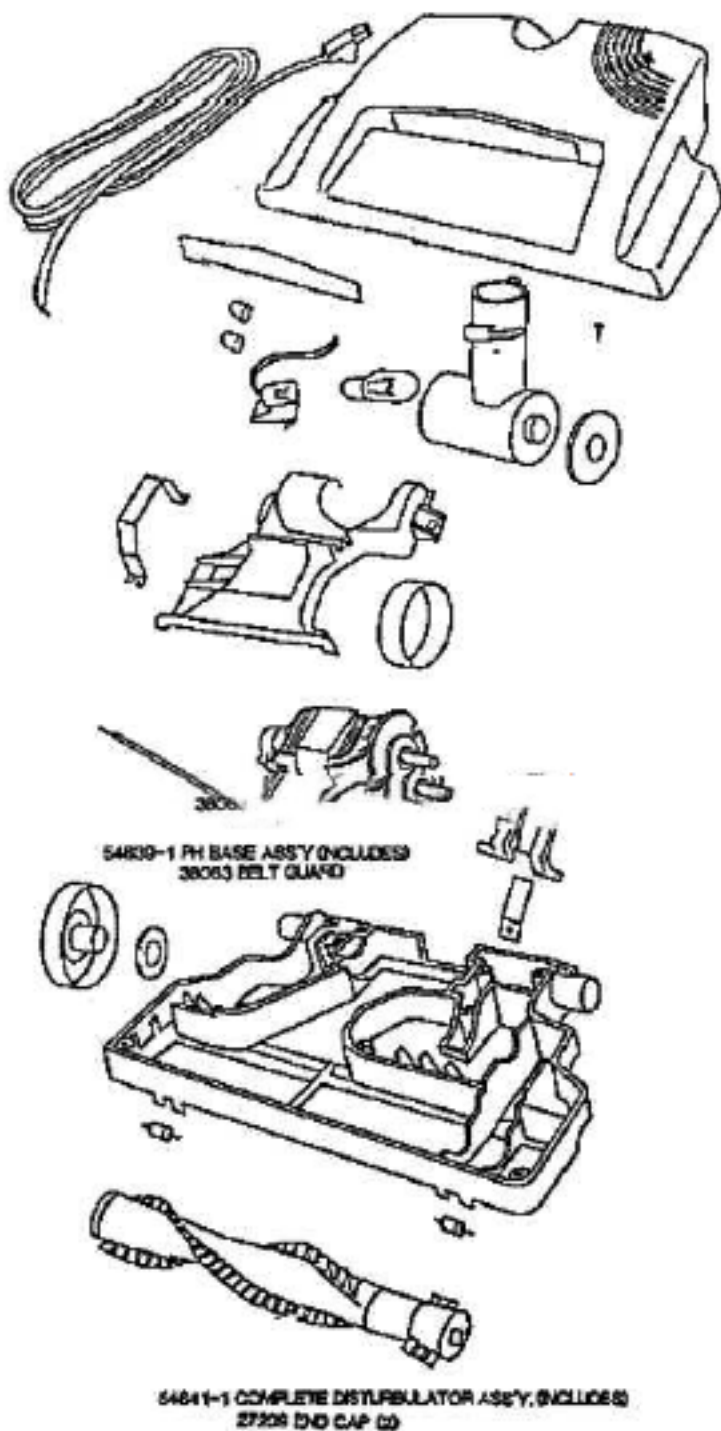

Ref #	Part	Description	Comments	Qty
1	14571-2	BUTTON COVER & GRAPHICS A		
2	26440-25	WHEEL - REAR		
3	26651-4	CONNECTOR ASSEMBLY		
4	26715A	GASKET - MOTOR MOUNTING		
5	27009-3	BUTTON - LATCH		
6	27329-1	CORD - LOW LEAD (17 GA)		
7	36341-2	SWITCH - PUSH		
8	37403-1	CASTER		
9	37490-3	RELEASE - CORD		
10	37657	FILTER - MOTOR		
11	37761-1	BAG INDICATOR ASSEMBLY		
12	37966	SOUND FOAM		
13	38083	EXHAUST FILTER		
14	52358	PAPER BAG PKG ASSY (STYLE		
15	53141	TIE - CABLE (PURCHASED)		
16	53197-1	SCREW PACKAGE		
17	53214-2	WIRE SPLICE 5		
18	53238-1	SCREW PACKAGE		
19	53238-22	SCREW PACKAGE		
20	54128-4	BAG COVER & GRPHCS ASSY -		
21	54219-1	BUSHING - STRAIN RELIEF (		
22	54403	MOTOR ASSEMBLY - PACKAGED		
23	55446	NUT - SWITCH		
24	55463	GASKET - MOTOR STACK		
25	55794	SPRING		
26	56088	SPRING		
27	56146	THERMOSTAT		
28	56376	WASHER		
29	56750	CLIP - BAG INDICATOR		
30	57471-2	GASKET - SHELL		

Ref #	Part	Description	Comments	Qty
1	14940-1	PEDAL - FOOT		
2	27397-1	LENS - HOOD		
3	27398-1	AIR DUCT COVER ASSEMBLY		
4	35970-13	POLARIZED CORD & PLUG ASS		
5	37434-1	WHEEL - REAR		
6	38083	EXHAUST FILTER		
7	38377	STRAP - MOTOR		
8	38379-1	HANDLE SOCKET ASSEMBLY		
9	38484-1	HEADLIGHT SOCKET ASSEMBLY		
10	48815	LAMP - HEADLIGHT		
11	53214-2	WIRE SPLICE 5		
12	53238-8	SCREW PACKAGE		
13	53984-1	WHEEL & AXLE PACKAGE - FR		
14	54343-1	MOTOR ASSEMBLY - PACKAGED		
15	54639-1	POWERHEAD HOOD/BASE KIT		
16	54641-1	DISTURBULATOR ASSY - CART		
17	54839	FAN - ROTATING		
18	56180	FELT WASHER		
19	57421-2	WIRE & TERMINAL ASSEMBLY		
20	57992	GASKET - FELT		
21	58065	BELT PACKAGE ASSY - STYLE		
22	58169	SPRING		